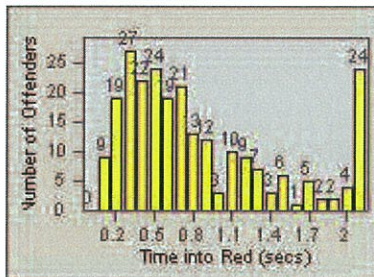

CONTRACT: Oceanside **LOCATION:** OSC-VIEC-01 Vista
DATE FROM: 01-Jul-2012 **DATE TO:** 31-Jul-2012

Redflex Redlight Offender Statistics

CONTRACT: Oceanside LOCATION: OSC-VIEC-03 Vista
 DATE FROM: 01-Jul-2012 DATE TO: 31-Jul-2012

LANE 1

LANE 2

LANE 3

Redflex Redlight Offender Statistics

CONTRACT: Oceanside LOCATION: OSC-VIEC-03 Vista
 DATE FROM: 01-Jul-2012 DATE TO: 31-Jul-2012

LANE 4

LANE TOTAL

Redflex Redlight Offender Statistics