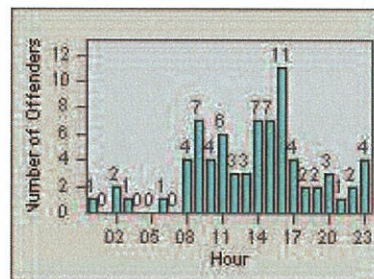

LANE 1

LANE 2

LANE 3

Redflex Redlight Offender Statistics

CONTRACT: Oceanside LOCATION: OSC-OCOC-01 Oceanside BI
 DATE FROM: 01-Jul-2012 DATE TO: 31-Jul-2012

LANE 4

LANE TOTAL

Redflex Redlight Offender Statistics