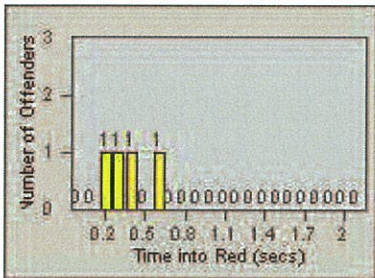

Redflex Redlight Offender Statistics

CONTRACT: Oceanside LOCATION: OSC-COOC-01 Intersection of College Blvd.
 DATE FROM: 01-Jul-2012 DATE TO: 31-Jul-2012

LANE 1

LANE 2

LANE 3

Redflex Redlight Offender Statistics