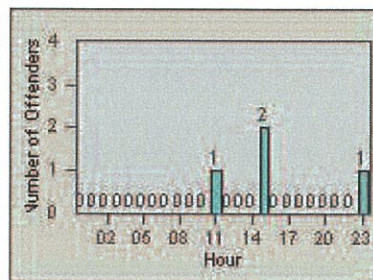

Redflex Redlight Offender Statistics

CONTRACT: Oceanside   **LOCATION:** OSC-MICA-03 Mission Av
DATE FROM: 01-Jul-2012   **DATE TO:** 31-Jul-2012

LANE 1