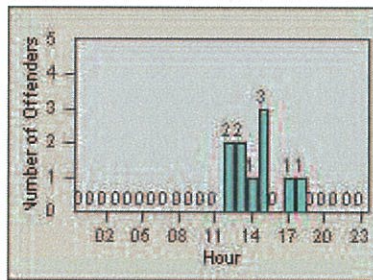

LANE 1

LANE 2

LANE 3

Redflex Redlight Offender Statistics

CONTRACT: Oceanside LOCATION: OSC-VIEC-01 Vista
 DATE FROM: 01-Jul-2012 DATE TO: 31-Jul-2012

LANE 4

LANE TOTAL

Redflex Redlight Offender Statistics

CONTRACT: Oceanside **LOCATION:** OSC-VIEC-01 Vista
DATE FROM: 01-Jul-2012 **DATE TO:** 31-Jul-2012

Redflex Redlight Offender Statistics

CONTRACT: Oceanside LOCATION: OSC-VIEC-03 Vista
 DATE FROM: 01-Jul-2012 DATE TO: 31-Jul-2012

LANE 1

LANE 2

LANE 3

Redflex Redlight Offender Statistics

CONTRACT: Oceanside LOCATION: OSC-VIEC-03 Vista
 DATE FROM: 01-Jul-2012 DATE TO: 31-Jul-2012

LANE 4

LANE TOTAL

Redflex Redlight Offender Statistics