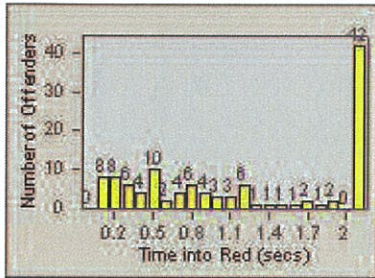

LANE 4

LANE TOTAL

Redflex Redlight Offender Statistics

CONTRACT: Oceanside **LOCATION:** OSC-COOG-01 College Bl
DATE FROM: 01-Jul-2012 **DATE TO:** 31-Jul-2012

LANE 1

LANE 2

LANE 3

Redflex Redlight Offender Statistics

CONTRACT: Oceanside **LOCATION:** OSC-COOG-01 College Bl
DATE FROM: 01-Jul-2012 **DATE TO:** 31-Jul-2012

Redflex Redlight Offender Statistics

CONTRACT: Oceanside LOCATION: OSC-COOG-01 College Bl
 DATE FROM: 01-Jul-2012 DATE TO: 31-Jul-2012