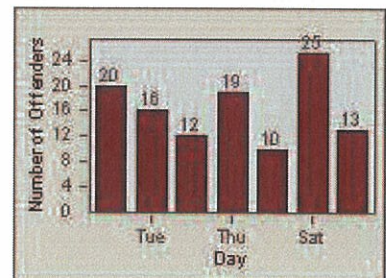

LANE 4

LANE TOTAL

Redflex Redlight Offender Statistics

CONTRACT: Oceanside **LOCATION:** OSC-COOG-01 College Bl
DATE FROM: 01-Jul-2012 **DATE TO:** 31-Jul-2012

LANE 1

LANE 2

LANE 3

Redflex Redlight Offender Statistics

CONTRACT: Oceanside **LOCATION:** OSC-COOG-01 College Bl
DATE FROM: 01-Jul-2012 **DATE TO:** 31-Jul-2012

Redflex Redlight Offender Statistics

CONTRACT: Oceanside LOCATION: OSC-COOG-01 College Bl
 DATE FROM: 01-Jul-2012 DATE TO: 31-Jul-2012