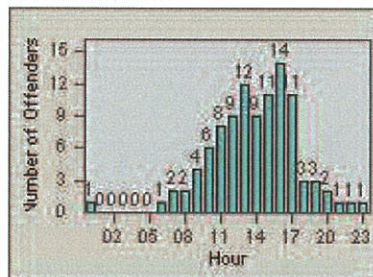

LANE 4

LANE TOTAL