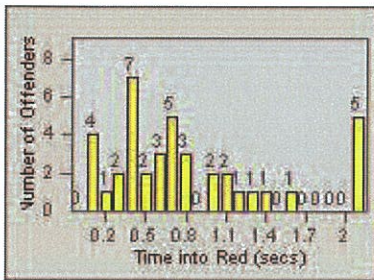

Redflex Redlight Offender Statistics

CONTRACT: Oceanside LOCATION: OSC-VIEC-01 Vista
DATE FROM: 01-Jul-2012 DATE TO: 31-Jul-2012

LANE 1