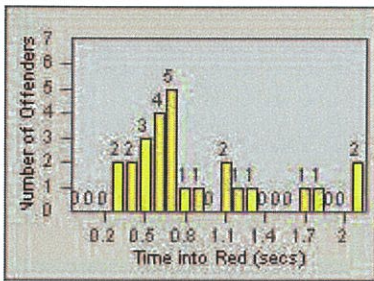

LANE 1

LANE 2

LANE 3

Redflex Redlight Offender Statistics

CONTRACT: Oceanside LOCATION: OSC-VIEC-01 Vista
 DATE FROM: 01-Jul-2012 DATE TO: 31-Jul-2012

LANE 4

LANE TOTAL

Redflex Redlight Offender Statistics

CONTRACT: Oceanside **LOCATION:** OSC-VIEC-01 Vista
DATE FROM: 01-Jul-2012 **DATE TO:** 31-Jul-2012

Redflex Redlight Offender Statistics

CONTRACT: Oceanside LOCATION: OSC-VIEC-03 Vista
 DATE FROM: 01-Jul-2012 DATE TO: 31-Jul-2012

LANE 1

LANE 2

LANE 3

Redflex Redlight Offender Statistics

CONTRACT: Oceanside LOCATION: OSC-VIEC-03 Vista
 DATE FROM: 01-Jul-2012 DATE TO: 31-Jul-2012

LANE 4

LANE TOTAL

Redflex Redlight Offender Statistics