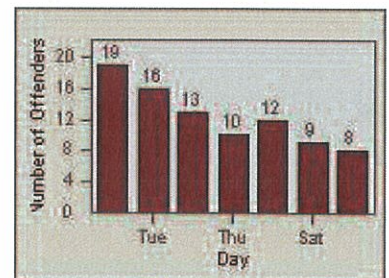

Redflex Redlight Offender Statistics

CONTRACT: Oceanside LOCATION: OSC-VIEC-01 Vista
DATE FROM: 01-Jul-2012 DATE TO: 31-Jul-2012

LANE 1

LANE 2

LANE 3