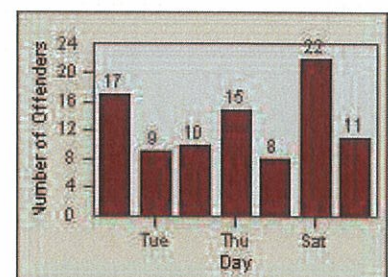

Redflex Redlight Offender Statistics

CONTRACT: Oceanside LOCATION: OSC-COOG-01 College Bl
DATE FROM: 01-Jul-2012 DATE TO: 31-Jul-2012

LANE 4

LANE TOTAL