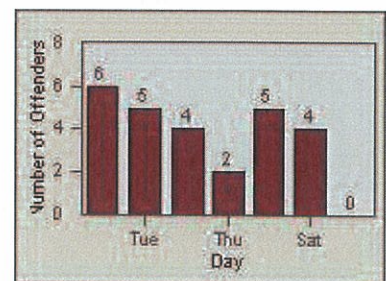

Redflex Redlight Offender Statistics

CONTRACT: Oceanside   LOCATION: OSC-VIEC-03 Vista
DATE FROM: 01-Jul-2012   DATE TO: 31-Jul-2012

LANE 1