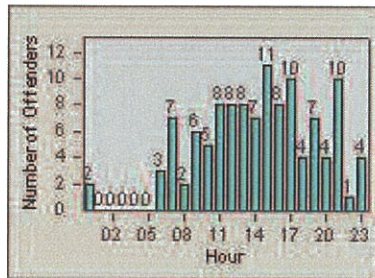

LANE 4

LANE TOTAL

Redflex Redlight Offender Statistics

CONTRACT: Oceanside **LOCATION:** OSC-COOG-01 College Bl
DATE FROM: 01-Jul-2012 **DATE TO:** 31-Jul-2012

LANE 1

LANE 2

LANE 3

Redflex Redlight Offender Statistics

CONTRACT: Oceanside **LOCATION:** OSC-COOG-01 College Bl
DATE FROM: 01-Jul-2012 **DATE TO:** 31-Jul-2012

Redflex Redlight Offender Statistics

CONTRACT: Oceanside LOCATION: OSC-COOG-01 College Bl
 DATE FROM: 01-Jul-2012 DATE TO: 31-Jul-2012