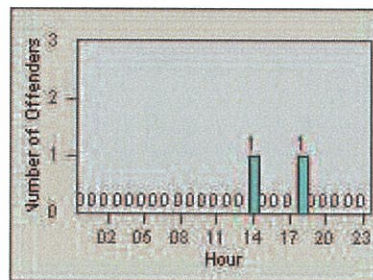

Redflex Redlight Offender Statistics

CONTRACT: Oceanside   **LOCATION:** OSC-OGCO-01 Old Grove Rd
DATE FROM: 01-Jul-2012   **DATE TO:** 31-Jul-2012

LANE 1