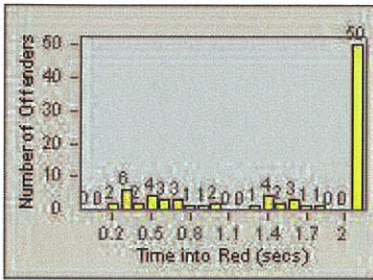

Redflex Redlight Offender Statistics

CONTRACT: Oceanside   **LOCATION:** OSC-MICA-03 Mission Av
DATE FROM: 01-Jul-2012   **DATE TO:** 31-Jul-2012