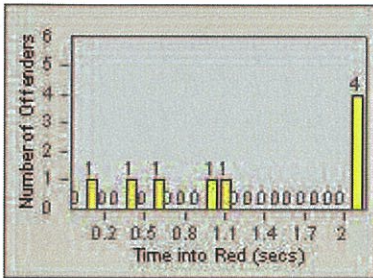

LANE 1

LANE 2

LANE 3

Redflex Redlight Offender Statistics

CONTRACT: Oceanside LOCATION: OSC-VIEC-01 Vista
 DATE FROM: 01-Jul-2012 DATE TO: 31-Jul-2012

LANE 4

LANE TOTAL

Redflex Redlight Offender Statistics

CONTRACT: Oceanside **LOCATION:** OSC-VIEC-01 Vista
DATE FROM: 01-Jul-2012 **DATE TO:** 31-Jul-2012

Redflex Redlight Offender Statistics

CONTRACT: Oceanside LOCATION: OSC-VIEC-03 Vista
 DATE FROM: 01-Jul-2012 DATE TO: 31-Jul-2012

LANE 1

LANE 2

LANE 3

Redflex Redlight Offender Statistics

CONTRACT: Oceanside LOCATION: OSC-VIEC-03 Vista
 DATE FROM: 01-Jul-2012 DATE TO: 31-Jul-2012

LANE 4

LANE TOTAL

Redflex Redlight Offender Statistics