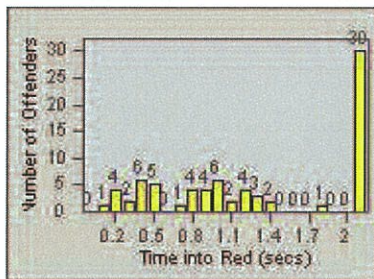

LANE 1

LANE 2

LANE 3

Redflex Redlight Offender Statistics

CONTRACT: Oceanside LOCATION: OSC-OCOC-01 Oceanside BI
 DATE FROM: 01-Jul-2012 DATE TO: 31-Jul-2012

LANE 4

LANE TOTAL

Redflex Redlight Offender Statistics