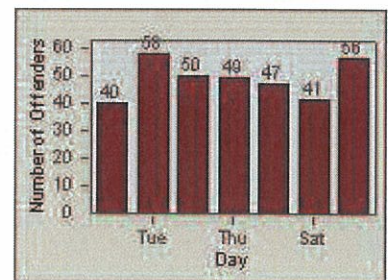

Redflex Redlight Offender Statistics

CONTRACT: Oceanside   **LOCATION:** OSC-OGCO-01 Old Grove Rd
DATE FROM: 01-Jul-2012   **DATE TO:** 31-Jul-2012