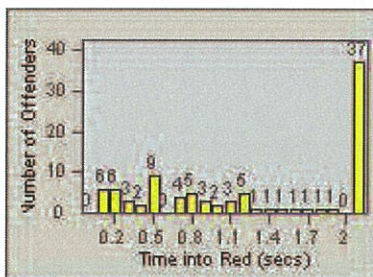

Redflex Redlight Offender Statistics

CONTRACT: Oceanside LOCATION: OSC-COOG-01 College Bl
DATE FROM: 01-Jul-2012 DATE TO: 31-Jul-2012

LANE 4

LANE TOTAL