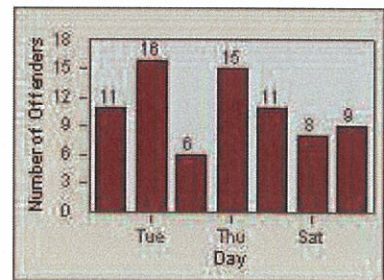

Redflex Redlight Offender Statistics

CONTRACT: Oceanside   **LOCATION:** OSC-OCOC-01 Oceanside BI
DATE FROM: 01-Jul-2012   **DATE TO:** 31-Jul-2012