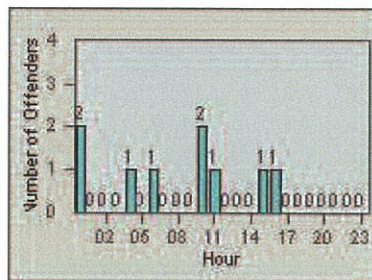

LANE 4

LANE TOTAL

Redflex Redlight Offender Statistics

CONTRACT: Oceanside LOCATION: OSC-MICA-01 Mission Av
 DATE FROM: 01-Jul-2012 DATE TO: 31-Jul-2012

LANE 1

LANE 2

LANE 3

Redflex Redlight Offender Statistics