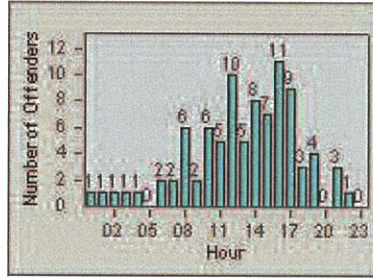

Redflex Redlight Offender Statistics

CONTRACT: Oceanside   LOCATION: OSC-COOC-01 Intersection of College Blvd.
DATE FROM: 01-Jul-2012   DATE TO: 31-Jul-2012