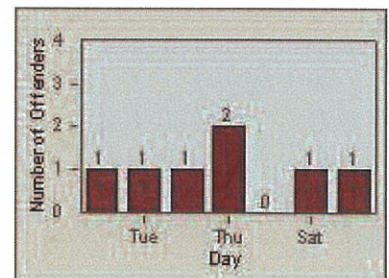

Redflex Redlight Offender Statistics

CONTRACT: Oceanside   **LOCATION:** OSC-MICA-01 Mission Av
DATE FROM: 01-Jul-2012   **DATE TO:** 31-Jul-2012