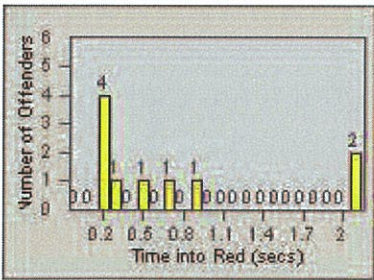

LANE 1

LANE 2

LANE 3

Redflex Redlight Offender Statistics

CONTRACT: Oceanside LOCATION: OSC-VIEC-01 Vista
 DATE FROM: 01-Jul-2012 DATE TO: 31-Jul-2012

LANE 4

LANE TOTAL

Redflex Redlight Offender Statistics

CONTRACT: Oceanside **LOCATION:** OSC-VIEC-01 Vista
DATE FROM: 01-Jul-2012 **DATE TO:** 31-Jul-2012

Redflex Redlight Offender Statistics

CONTRACT: Oceanside LOCATION: OSC-VIEC-03 Vista
 DATE FROM: 01-Jul-2012 DATE TO: 31-Jul-2012

LANE 1

LANE 2

LANE 3

Redflex Redlight Offender Statistics

CONTRACT: Oceanside LOCATION: OSC-VIEC-03 Vista
 DATE FROM: 01-Jul-2012 DATE TO: 31-Jul-2012

LANE 4

LANE TOTAL

Redflex Redlight Offender Statistics