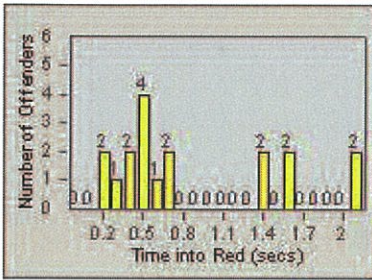

Redflex Redlight Offender Statistics

CONTRACT: Oceanside **LOCATION:** OSC-MICA-03 Mission Av
DATE FROM: 01-Jul-2012 **DATE TO:** 31-Jul-2012

LANE 1

LANE 2

LANE 3

Redflex Redlight Offender Statistics

CONTRACT: Oceanside **LOCATION:** OSC-MICA-03 Mission Av
DATE FROM: 01-Jul-2012 **DATE TO:** 31-Jul-2012