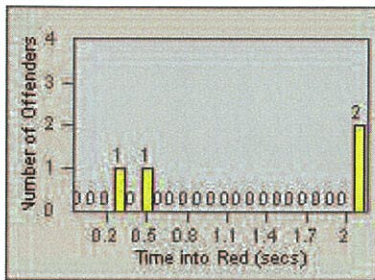

Redflex Redlight Offender Statistics

CONTRACT: Oceanside LOCATION: OSC-COOC-01 Intersection of College Blvd.
 DATE FROM: 01-Jul-2012 DATE TO: 31-Jul-2012

LANE 1

LANE 2

LANE 3

Redflex Redlight Offender Statistics