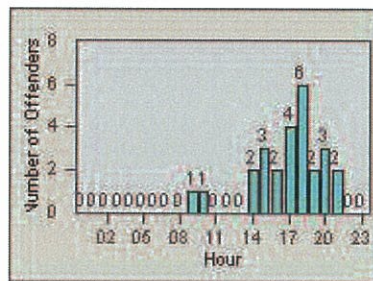

LANE 1

LANE 2

LANE 3

Redflex Redlight Offender Statistics

CONTRACT: Oceanside LOCATION: OSC-VIEC-01 Vista
 DATE FROM: 01-Jul-2012 DATE TO: 31-Jul-2012

LANE 4

LANE TOTAL

Redflex Redlight Offender Statistics

CONTRACT: Oceanside **LOCATION:** OSC-VIEC-01 Vista
DATE FROM: 01-Jul-2012 **DATE TO:** 31-Jul-2012

Redflex Redlight Offender Statistics

CONTRACT: Oceanside LOCATION: OSC-VIEC-03 Vista
 DATE FROM: 01-Jul-2012 DATE TO: 31-Jul-2012

LANE 1

LANE 2

LANE 3

Redflex Redlight Offender Statistics

CONTRACT: Oceanside LOCATION: OSC-VIEC-03 Vista
 DATE FROM: 01-Jul-2012 DATE TO: 31-Jul-2012

LANE 4

LANE TOTAL

Redflex Redlight Offender Statistics