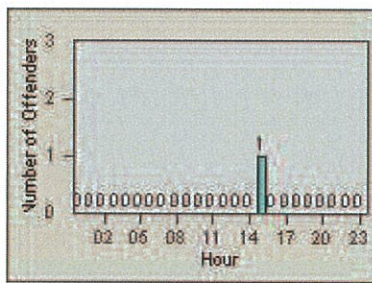

LANE 4

LANE TOTAL

Redflex Redlight Offender Statistics

CONTRACT: Oceanside **LOCATION:** OSC-COOG-01 College Bl
DATE FROM: 01-Jul-2012 **DATE TO:** 31-Jul-2012

LANE 1

LANE 2

LANE 3

Redflex Redlight Offender Statistics