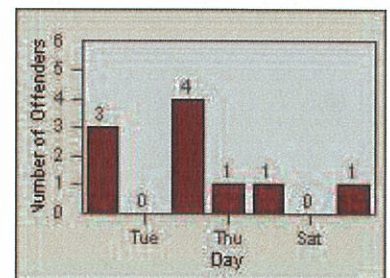

Redflex Redlight Offender Statistics

CONTRACT: Oceanside **LOCATION:** OSC-MICA-03 Mission Av
DATE FROM: 01-Jul-2012 **DATE TO:** 31-Jul-2012

LANE 1

LANE 2

LANE 3

Redflex Redlight Offender Statistics

CONTRACT: Oceanside **LOCATION:** OSC-MICA-03 Mission Av
DATE FROM: 01-Jul-2012 **DATE TO:** 31-Jul-2012