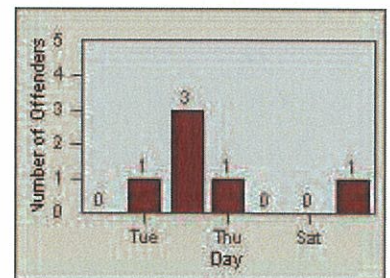

LANE 4

LANE TOTAL

Redflex Redlight Offender Statistics

CONTRACT: Oceanside LOCATION: OSC-MICA-01 Mission Av
 DATE FROM: 01-Jul-2012 DATE TO: 31-Jul-2012

LANE 1

LANE 2

LANE 3

Redflex Redlight Offender Statistics