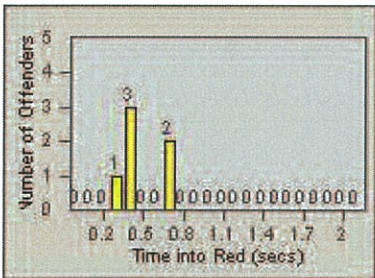

LANE 4

LANE TOTAL

Redflex Redlight Offender Statistics

CONTRACT: Oceanside LOCATION: OSC-MICA-01 Mission Av
 DATE FROM: 01-Jul-2012 DATE TO: 31-Jul-2012

LANE 1

LANE 2

LANE 3

Redflex Redlight Offender Statistics