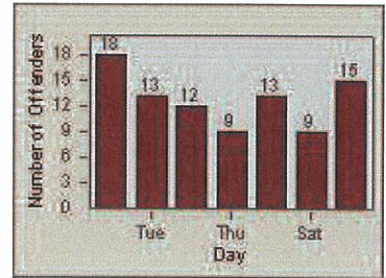

Redflex Redlight Offender Statistics

CONTRACT: Oceanside   LOCATION: OSC-COOC-01 Intersection of College Blvd.
DATE FROM: 01-Jul-2012   DATE TO: 31-Jul-2012