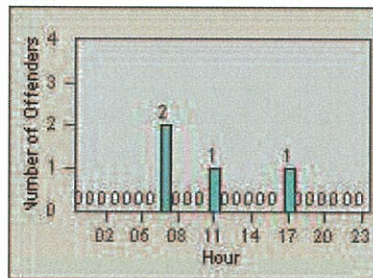

Redflex Redlight Offender Statistics

CONTRACT: Oceanside LOCATION: OSC-COOC-01 Intersection of College Blvd.
 DATE FROM: 01-Jul-2012 DATE TO: 31-Jul-2012

LANE 1

LANE 2

LANE 3

Redflex Redlight Offender Statistics