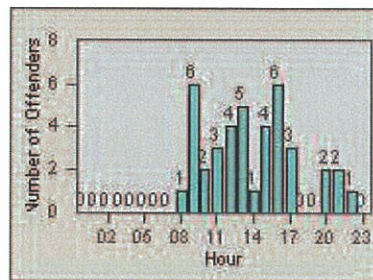

CONTRACT: Oceanside **LOCATION:** OSC-OGCO-01 Old Grove Rd
DATE FROM: 01-Jul-2012 **DATE TO:** 31-Jul-2012

Redflex Redlight Offender Statistics

CONTRACT: Oceanside LOCATION: OSC-VIEC-01 Vista
 DATE FROM: 01-Jul-2012 DATE TO: 31-Jul-2012

LANE 1

LANE 2

LANE 3

Redflex Redlight Offender Statistics

CONTRACT: Oceanside LOCATION: OSC-VIEC-01 Vista
 DATE FROM: 01-Jul-2012 DATE TO: 31-Jul-2012

LANE 4

LANE TOTAL

Redflex Redlight Offender Statistics