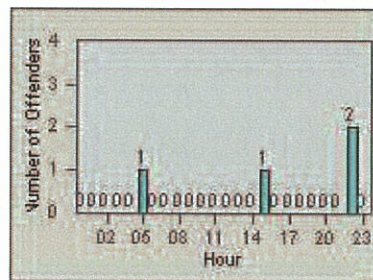

Redflex Redlight Offender Statistics

CONTRACT: Oceanside LOCATION: OSC-COOC-01 Intersection of College Blvd.
 DATE FROM: 01-Jul-2012 DATE TO: 31-Jul-2012

LANE 1

LANE 2

LANE 3

Redflex Redlight Offender Statistics