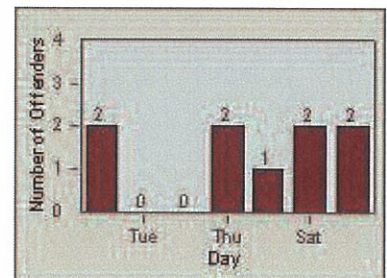

CONTRACT: Oceanside **LOCATION:** OSC-VIEC-01 Vista
DATE FROM: 01-Jul-2012 **DATE TO:** 31-Jul-2012

Redflex Redlight Offender Statistics

CONTRACT: Oceanside LOCATION: OSC-VIEC-03 Vista
 DATE FROM: 01-Jul-2012 DATE TO: 31-Jul-2012

LANE 1

LANE 2

LANE 3

Redflex Redlight Offender Statistics

CONTRACT: Oceanside LOCATION: OSC-VIEC-03 Vista
 DATE FROM: 01-Jul-2012 DATE TO: 31-Jul-2012

LANE 4

LANE TOTAL

Redflex Redlight Offender Statistics