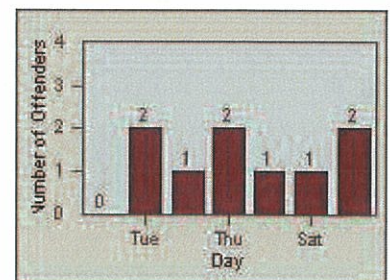

Redflex Redlight Offender Statistics

CONTRACT: Oceanside   LOCATION: OSC-MICA-01 Mission Av
DATE FROM: 01-Jul-2012   DATE TO: 31-Jul-2012

LANE 1