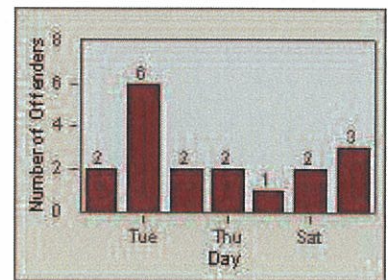

Redflex Redlight Offender Statistics

CONTRACT: Oceanside **LOCATION:** OSC-MICA-03 Mission Av
DATE FROM: 01-Jul-2012 **DATE TO:** 31-Jul-2012

LANE 1

LANE 2

LANE 3

Redflex Redlight Offender Statistics

CONTRACT: Oceanside **LOCATION:** OSC-MICA-03 Mission Av
DATE FROM: 01-Jul-2012 **DATE TO:** 31-Jul-2012