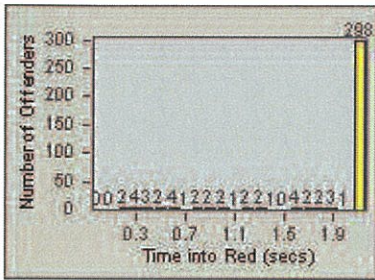

LANE 1

LANE 2

LANE 3

Redflex Redlight Offender Statistics

CONTRACT: Oceanside **LOCATION:** OSC-OGCO-01 Old Grove Rd
DATE FROM: 01-Jul-2012 **DATE TO:** 31-Jul-2012

LANE 4

LANE TOTAL

Redflex Redlight Offender Statistics