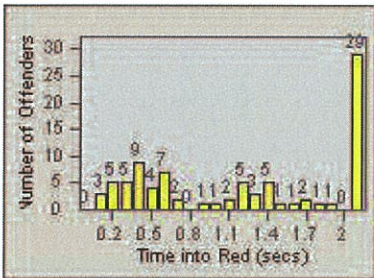

CONTRACT: Oceanside **LOCATION:** OSC-OGCO-01 Old Grove Rd
DATE FROM: 01-Jul-2012 **DATE TO:** 31-Jul-2012

Redflex Redlight Offender Statistics

CONTRACT: Oceanside LOCATION: OSC-VIEC-01 Vista
 DATE FROM: 01-Jul-2012 DATE TO: 31-Jul-2012

LANE 1

LANE 2

LANE 3

Redflex Redlight Offender Statistics

CONTRACT: Oceanside LOCATION: OSC-VIEC-01 Vista
 DATE FROM: 01-Jul-2012 DATE TO: 31-Jul-2012

LANE 4

LANE TOTAL

Redflex Redlight Offender Statistics

CONTRACT: Oceanside **LOCATION:** OSC-VIEC-01 Vista
DATE FROM: 01-Jul-2012 **DATE TO:** 31-Jul-2012

Redflex Redlight Offender Statistics

CONTRACT: Oceanside LOCATION: OSC-VIEC-03 Vista
 DATE FROM: 01-Jul-2012 DATE TO: 31-Jul-2012