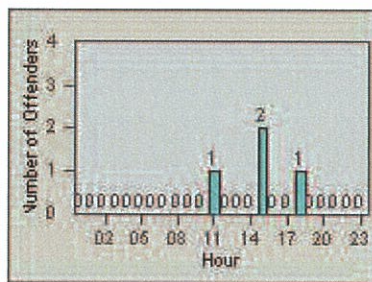

LANE 4

LANE TOTAL

Redflex Redlight Offender Statistics

CONTRACT: Oceanside **LOCATION:** OSC-COOG-01 College Bl
DATE FROM: 01-Jul-2012 **DATE TO:** 31-Jul-2012

LANE 1

LANE 2

LANE 3

Redflex Redlight Offender Statistics