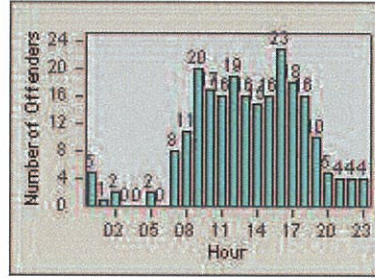

LANE 1

LANE 2

LANE 3

Redflex Redlight Offender Statistics

CONTRACT: Oceanside LOCATION: OSC-VIEC-01 Vista
 DATE FROM: 01-Jul-2012 DATE TO: 31-Jul-2012

LANE 4

LANE TOTAL

Redflex Redlight Offender Statistics

CONTRACT: Oceanside **LOCATION:** OSC-VIEC-01 Vista
DATE FROM: 01-Jul-2012 **DATE TO:** 31-Jul-2012

Redflex Redlight Offender Statistics

CONTRACT: Oceanside LOCATION: OSC-VIEC-03 Vista
 DATE FROM: 01-Jul-2012 DATE TO: 31-Jul-2012