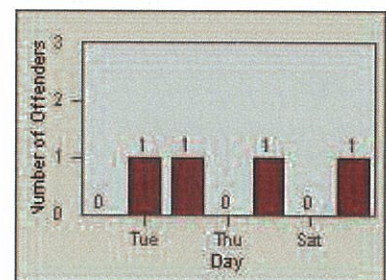

Redflex Redlight Offender Statistics

CONTRACT: Oceanside LOCATION: OSC-COOC-01 Intersection of College Blvd.
 DATE FROM: 01-Jul-2012 DATE TO: 31-Jul-2012

LANE 1

LANE 2

LANE 3

Redflex Redlight Offender Statistics