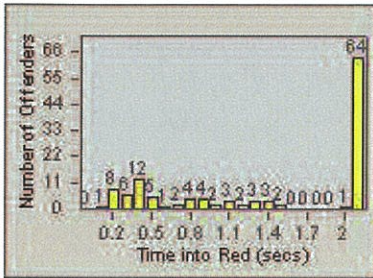

CONTRACT: Oceanside **LOCATION:** OSC-MICA-01 Mission Av
DATE FROM: 01-Jul-2012 **DATE TO:** 31-Jul-2012

LANE 4

LANE TOTAL

Redflex Redlight Offender Statistics

CONTRACT: Oceanside **LOCATION:** OSC-MICA-01 Mission Av
DATE FROM: 01-Jul-2012 **DATE TO:** 31-Jul-2012