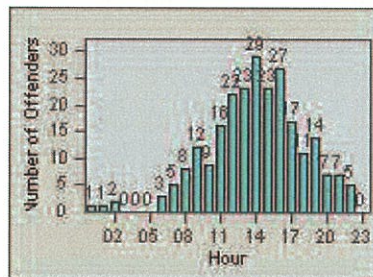

CONTRACT: Oceanside **LOCATION:** OSC-VIEC-01 Vista
DATE FROM: 01-Jul-2012 **DATE TO:** 31-Jul-2012

Redflex Redlight Offender Statistics

CONTRACT: Oceanside LOCATION: OSC-VIEC-03 Vista
 DATE FROM: 01-Jul-2012 DATE TO: 31-Jul-2012

LANE 1

LANE 2

LANE 3

Redflex Redlight Offender Statistics

CONTRACT: Oceanside LOCATION: OSC-VIEC-03 Vista
 DATE FROM: 01-Jul-2012 DATE TO: 31-Jul-2012

LANE 4

LANE TOTAL

Redflex Redlight Offender Statistics