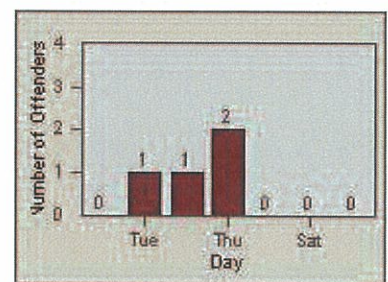

LANE 4

LANE TOTAL

Redflex Redlight Offender Statistics

CONTRACT: Oceanside **LOCATION:** OSC-COOG-01 College Bl
DATE FROM: 01-Jul-2012 **DATE TO:** 31-Jul-2012

LANE 1

LANE 2

LANE 3

Redflex Redlight Offender Statistics

CONTRACT: Oceanside **LOCATION:** OSC-COOG-01 College Bl
DATE FROM: 01-Jul-2012 **DATE TO:** 31-Jul-2012

Redflex Redlight Offender Statistics

CONTRACT: Oceanside LOCATION: OSC-COOG-01 College Bl
 DATE FROM: 01-Jul-2012 DATE TO: 31-Jul-2012