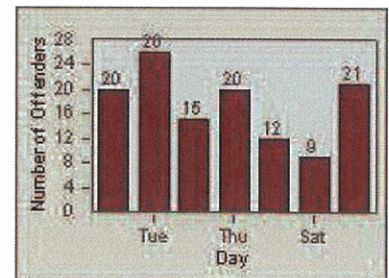

CONTRACT: Oceanside **LOCATION:** OSC-MICA-01 Mission Av
DATE FROM: 01-Jul-2012 **DATE TO:** 31-Jul-2012

LANE 4

LANE TOTAL

Redflex Redlight Offender Statistics

CONTRACT: Oceanside **LOCATION:** OSC-MICA-01 Mission Av
DATE FROM: 01-Jul-2012 **DATE TO:** 31-Jul-2012