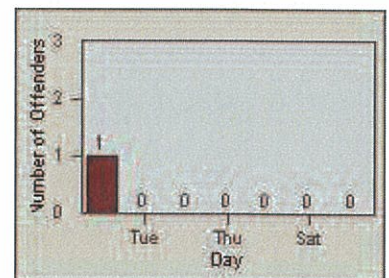

Redflex Redlight Offender Statistics

CONTRACT: Oceanside   **LOCATION:** OSC-OGCO-01 Old Grove Rd
DATE FROM: 01-Jul-2012   **DATE TO:** 31-Jul-2012

LANE 2

LANE 3