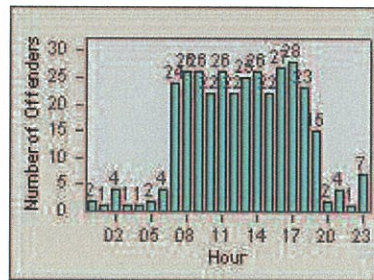

Redflex Redlight Offender Statistics

CONTRACT: Oceanside   **LOCATION:** OSC-OGCO-01 Old Grove Rd
DATE FROM: 01-Jul-2012   **DATE TO:** 31-Jul-2012