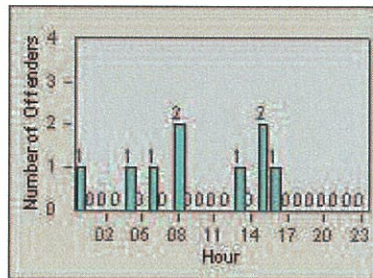

CONTRACT: Oceanside **LOCATION:** OSC-VIEC-01 Vista
DATE FROM: 01-Jul-2012 **DATE TO:** 31-Jul-2012

Redflex Redlight Offender Statistics

CONTRACT: Oceanside LOCATION: OSC-VIEC-03 Vista
 DATE FROM: 01-Jul-2012 DATE TO: 31-Jul-2012

LANE 1

LANE 2

LANE 3

Redflex Redlight Offender Statistics

CONTRACT: Oceanside LOCATION: OSC-VIEC-03 Vista
 DATE FROM: 01-Jul-2012 DATE TO: 31-Jul-2012

LANE 4

LANE TOTAL

Redflex Redlight Offender Statistics