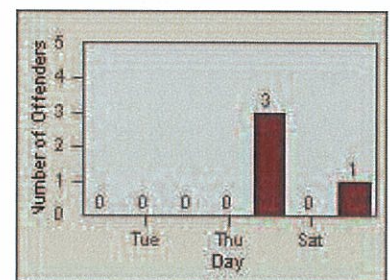

Redflex Redlight Offender Statistics

CONTRACT: Oceanside   **LOCATION:** OSC-MICA-03 Mission Av
DATE FROM: 01-Jul-2012   **DATE TO:** 31-Jul-2012

LANE 1