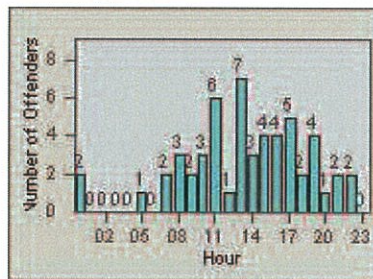

LANE 4

LANE TOTAL