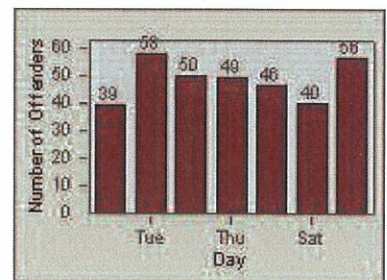

LANE 1

LANE 2

LANE 3

Redflex Redlight Offender Statistics

CONTRACT: Oceanside **LOCATION:** OSC-OGCO-01 Old Grove Rd
DATE FROM: 01-Jul-2012 **DATE TO:** 31-Jul-2012

LANE 4

LANE TOTAL

Redflex Redlight Offender Statistics