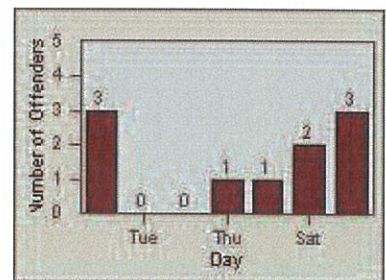

Redflex Redlight Offender Statistics

CONTRACT: Oceanside   LOCATION: OSC-VIEC-03 Vista
DATE FROM: 01-Jul-2012   DATE TO: 31-Jul-2012

LANE 2

LANE 3