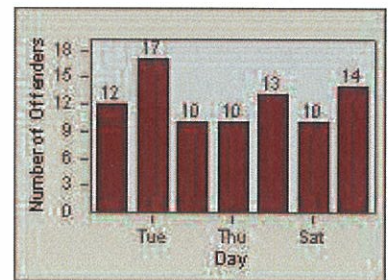

Redflex Redlight Offender Statistics

CONTRACT: Oceanside   **LOCATION:** OSC-MICA-03 Mission Av
DATE FROM: 01-Jul-2012   **DATE TO:** 31-Jul-2012