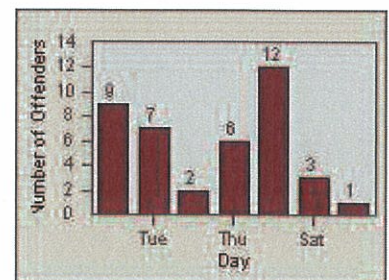

Redflex Redlight Offender Statistics

CONTRACT: Oceanside LOCATION: OSC-VIEC-01 Vista
DATE FROM: 01-Jul-2012 DATE TO: 31-Jul-2012

LANE 1