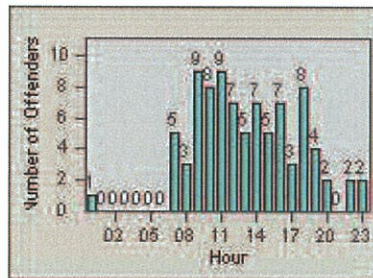

CONTRACT: Oceanside **LOCATION:** OSC-OGCO-01 Old Grove Rd
DATE FROM: 01-Jul-2012 **DATE TO:** 31-Jul-2012

Redflex Redlight Offender Statistics

CONTRACT: Oceanside LOCATION: OSC-VIEC-01 Vista
 DATE FROM: 01-Jul-2012 DATE TO: 31-Jul-2012

LANE 1

LANE 2

LANE 3

Redflex Redlight Offender Statistics

CONTRACT: Oceanside LOCATION: OSC-VIEC-01 Vista
 DATE FROM: 01-Jul-2012 DATE TO: 31-Jul-2012

LANE 4

LANE TOTAL

Redflex Redlight Offender Statistics

CONTRACT: Oceanside **LOCATION:** OSC-VIEC-01 Vista
DATE FROM: 01-Jul-2012 **DATE TO:** 31-Jul-2012

Redflex Redlight Offender Statistics

CONTRACT: Oceanside LOCATION: OSC-VIEC-03 Vista
 DATE FROM: 01-Jul-2012 DATE TO: 31-Jul-2012