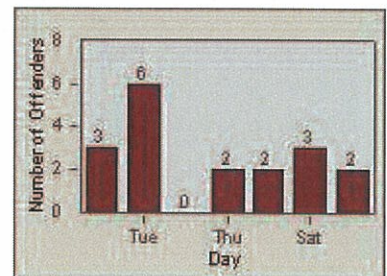

Redflex Redlight Offender Statistics

CONTRACT: Oceanside LOCATION: OSC-COOG-01 College Bl
DATE FROM: 01-Jul-2012 DATE TO: 31-Jul-2012