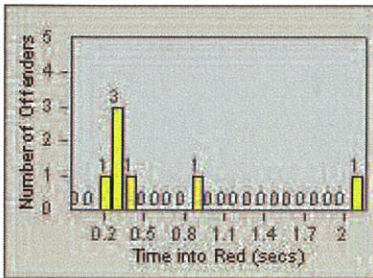

Redflex Redlight Offender Statistics

CONTRACT: Oceanside   **LOCATION:** OSC-MICA-01 Mission Av
DATE FROM: 01-Jul-2012   **DATE TO:** 31-Jul-2012