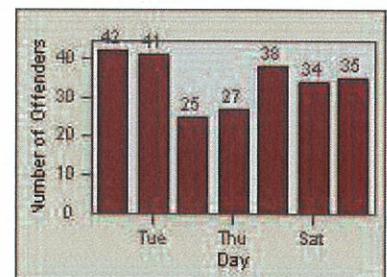

CONTRACT: Oceanside **LOCATION:** OSC-VIEC-01 Vista
DATE FROM: 01-Jul-2012 **DATE TO:** 31-Jul-2012

Redflex Redlight Offender Statistics

CONTRACT: Oceanside LOCATION: OSC-VIEC-03 Vista
 DATE FROM: 01-Jul-2012 DATE TO: 31-Jul-2012

LANE 1

LANE 2

LANE 3

Redflex Redlight Offender Statistics

CONTRACT: Oceanside LOCATION: OSC-VIEC-03 Vista
 DATE FROM: 01-Jul-2012 DATE TO: 31-Jul-2012

LANE 4

LANE TOTAL

Redflex Redlight Offender Statistics