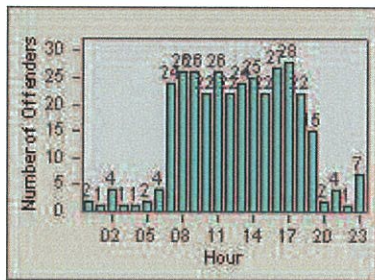

LANE 1

LANE 2

LANE 3

Redflex Redlight Offender Statistics

CONTRACT: Oceanside **LOCATION:** OSC-OGCO-01 Old Grove Rd
DATE FROM: 01-Jul-2012 **DATE TO:** 31-Jul-2012

LANE 4

LANE TOTAL

Redflex Redlight Offender Statistics

CONTRACT: Oceanside **LOCATION:** OSC-OGCO-01 Old Grove Rd
DATE FROM: 01-Jul-2012 **DATE TO:** 31-Jul-2012

Redflex Redlight Offender Statistics

CONTRACT: Oceanside LOCATION: OSC-VIEC-01 Vista
 DATE FROM: 01-Jul-2012 DATE TO: 31-Jul-2012