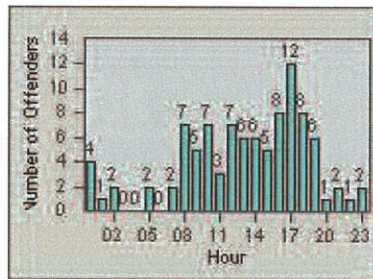

LANE 1

LANE 2

LANE 3

Redflex Redlight Offender Statistics

CONTRACT: Oceanside LOCATION: OSC-VIEC-01 Vista
 DATE FROM: 01-Jul-2012 DATE TO: 31-Jul-2012

LANE 4

LANE TOTAL

Redflex Redlight Offender Statistics

CONTRACT: Oceanside **LOCATION:** OSC-VIEC-01 Vista
DATE FROM: 01-Jul-2012 **DATE TO:** 31-Jul-2012

Redflex Redlight Offender Statistics

CONTRACT: Oceanside LOCATION: OSC-VIEC-03 Vista
 DATE FROM: 01-Jul-2012 DATE TO: 31-Jul-2012