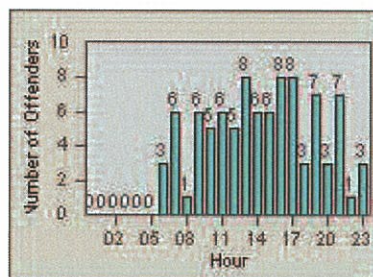

LANE 4

LANE TOTAL