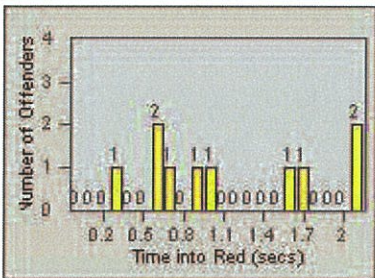

Redflex Redlight Offender Statistics

CONTRACT: Oceanside **LOCATION:** OSC-MICA-03 Mission Av
DATE FROM: 01-Jul-2012 **DATE TO:** 31-Jul-2012

LANE 1

LANE 2

LANE 3

Redflex Redlight Offender Statistics

CONTRACT: Oceanside **LOCATION:** OSC-MICA-03 Mission Av
DATE FROM: 01-Jul-2012 **DATE TO:** 31-Jul-2012

LANE 4

LANE TOTAL

Redflex Redlight Offender Statistics

CONTRACT: Oceanside **LOCATION:** OSC-MICA-03 Mission Av
DATE FROM: 01-Jul-2012 **DATE TO:** 31-Jul-2012

Redflex Redlight Offender Statistics

CONTRACT: Oceanside LOCATION: OSC-OCO-01 Oceanside BI
DATE FROM: 01-Jul-2012 DATE TO: 31-Jul-2012