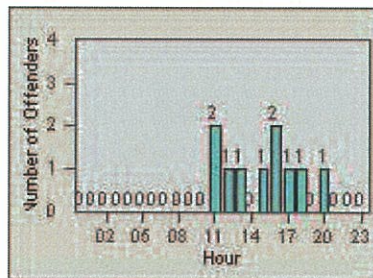

Redflex Redlight Offender Statistics

CONTRACT: Oceanside **LOCATION:** OSC-MICA-03 Mission Av
DATE FROM: 01-Jul-2012 **DATE TO:** 31-Jul-2012

LANE 1

LANE 2

LANE 3

Redflex Redlight Offender Statistics

CONTRACT: Oceanside **LOCATION:** OSC-MICA-03 Mission Av
DATE FROM: 01-Jul-2012 **DATE TO:** 31-Jul-2012