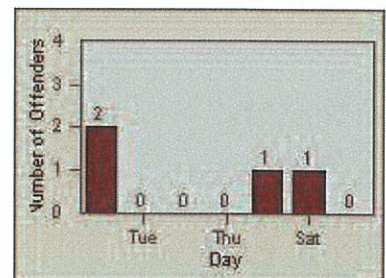

Redflex Redlight Offender Statistics

CONTRACT: Oceanside LOCATION: OSC-COOC-01 Intersection of College Blvd.
 DATE FROM: 01-Jul-2012 DATE TO: 31-Jul-2012

LANE 1

LANE 2

LANE 3

Redflex Redlight Offender Statistics