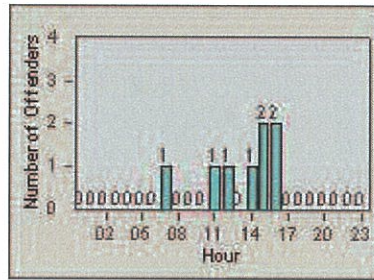

LANE 1

LANE 2

LANE 3

Redflex Redlight Offender Statistics

CONTRACT: Oceanside LOCATION: OSC-VIEC-01 Vista
 DATE FROM: 01-Jul-2012 DATE TO: 31-Jul-2012

LANE 4

LANE TOTAL

Redflex Redlight Offender Statistics

CONTRACT: Oceanside **LOCATION:** OSC-VIEC-01 Vista
DATE FROM: 01-Jul-2012 **DATE TO:** 31-Jul-2012

Redflex Redlight Offender Statistics

CONTRACT: Oceanside LOCATION: OSC-VIEC-03 Vista
 DATE FROM: 01-Jul-2012 DATE TO: 31-Jul-2012