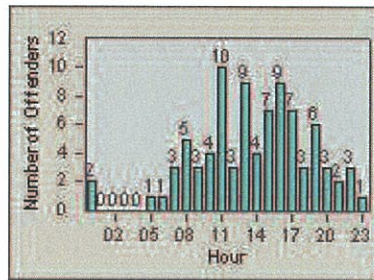

Redflex Redlight Offender Statistics

CONTRACT: Oceanside   **LOCATION:** OSC-MICA-03 Mission Av
DATE FROM: 01-Jul-2012   **DATE TO:** 31-Jul-2012