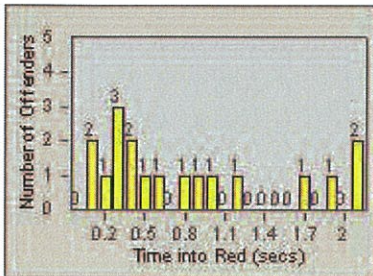

LANE 4

LANE TOTAL

Redflex Redlight Offender Statistics

CONTRACT: Oceanside **LOCATION:** OSC-COOG-01 College Bl
DATE FROM: 01-Jul-2012 **DATE TO:** 31-Jul-2012

LANE 1

LANE 2

LANE 3

Redflex Redlight Offender Statistics

CONTRACT: Oceanside **LOCATION:** OSC-COOG-01 College Bl
DATE FROM: 01-Jul-2012 **DATE TO:** 31-Jul-2012

Redflex Redlight Offender Statistics

CONTRACT: Oceanside LOCATION: OSC-COOG-01 College Bl
 DATE FROM: 01-Jul-2012 DATE TO: 31-Jul-2012