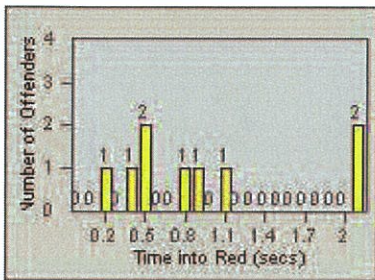

CONTRACT: Oceanside **LOCATION:** OSC-COOG-01 College Bl
DATE FROM: 01-Jul-2012 **DATE TO:** 31-Jul-2012

Redflex Redlight Offender Statistics

CONTRACT: Oceanside LOCATION: OSC-COOG-01 College Bl
 DATE FROM: 01-Jul-2012 DATE TO: 31-Jul-2012

LANE 4

LANE TOTAL

Redflex Redlight Offender Statistics

CONTRACT: Oceanside LOCATION: OSC-MICA-01 Mission Av
 DATE FROM: 01-Jul-2012 DATE TO: 31-Jul-2012

LANE 1

LANE 2

LANE 3

Redflex Redlight Offender Statistics