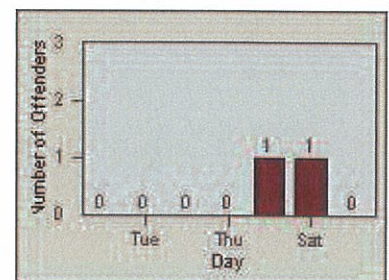

Redflex Redlight Offender Statistics

CONTRACT: Oceanside   **LOCATION:** OSC-OGCO-01 Old Grove Rd
DATE FROM: 01-Jul-2012   **DATE TO:** 31-Jul-2012

LANE 1