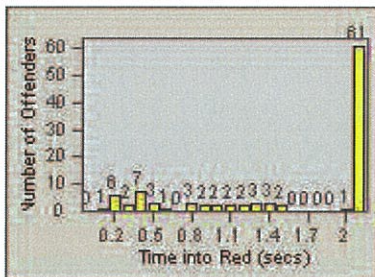

Redflex Redlight Offender Statistics

CONTRACT: Oceanside   **LOCATION:** OSC-MICA-01 Mission Av
DATE FROM: 01-Jul-2012   **DATE TO:** 31-Jul-2012

LANE 4

LANE TOTAL