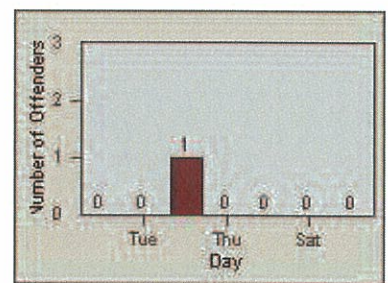

LANE 4

LANE TOTAL

Redflex Redlight Offender Statistics

CONTRACT: Oceanside **LOCATION:** OSC-COOG-01 College Bl
DATE FROM: 01-Jul-2012 **DATE TO:** 31-Jul-2012

LANE 1

LANE 2

LANE 3

Redflex Redlight Offender Statistics