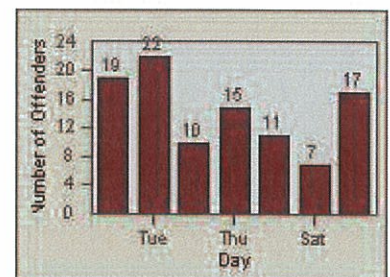

Redflex Redlight Offender Statistics

CONTRACT: Oceanside   **LOCATION:** OSC-MICA-01 Mission Av
DATE FROM: 01-Jul-2012   **DATE TO:** 31-Jul-2012

LANE 4

LANE TOTAL