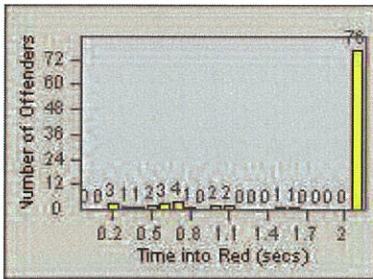

LANE 1

LANE 2

LANE 3

Redflex Redlight Offender Statistics

CONTRACT: Oceanside LOCATION: OSC-VIEC-01 Vista
 DATE FROM: 01-Jul-2012 DATE TO: 31-Jul-2012

LANE 4

LANE TOTAL

Redflex Redlight Offender Statistics

CONTRACT: Oceanside **LOCATION:** OSC-VIEC-01 Vista
DATE FROM: 01-Jul-2012 **DATE TO:** 31-Jul-2012

Redflex Redlight Offender Statistics

CONTRACT: Oceanside LOCATION: OSC-VIEC-03 Vista
 DATE FROM: 01-Jul-2012 DATE TO: 31-Jul-2012