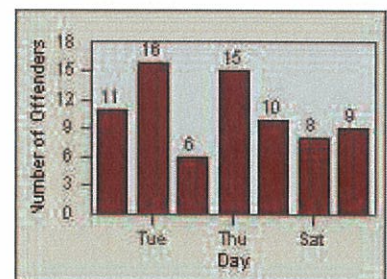

LANE 1

LANE 2

LANE 3

Redflex Redlight Offender Statistics

CONTRACT: Oceanside LOCATION: OSC-OCOC-01 Oceanside BI
 DATE FROM: 01-Jul-2012 DATE TO: 31-Jul-2012

LANE 4

LANE TOTAL

Redflex Redlight Offender Statistics