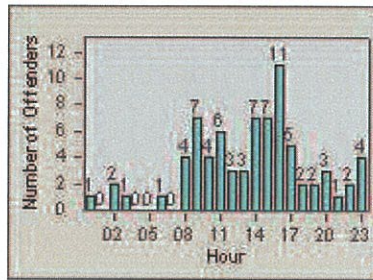

Redflex Redlight Offender Statistics

CONTRACT: Oceanside   **LOCATION:** OSC-OCOC-01 Oceanside BI
DATE FROM: 01-Jul-2012   **DATE TO:** 31-Jul-2012