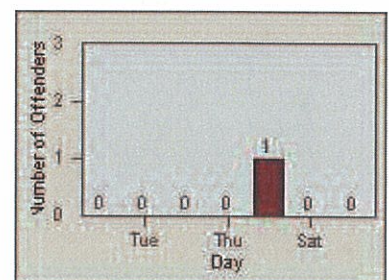

Redflex Redlight Offender Statistics

CONTRACT: Oceanside   LOCATION: OSC-OCO-01 Oceanside BI
DATE FROM: 01-Jul-2012   DATE TO: 31-Jul-2012

LANE 1