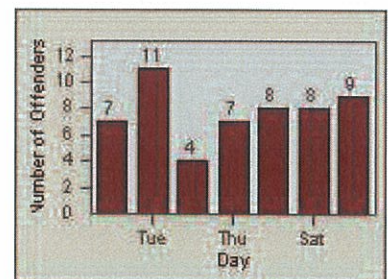

Redflex Redlight Offender Statistics

CONTRACT: Oceanside   **LOCATION:** OSC-MICA-03 Mission Av
DATE FROM: 01-Jul-2012   **DATE TO:** 31-Jul-2012

LANE 4

LANE TOTAL