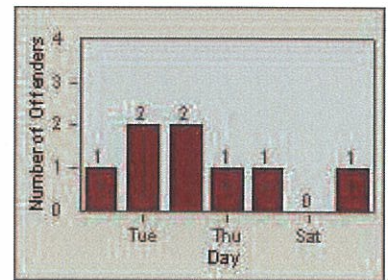

LANE 1

LANE 2

LANE 3

Redflex Redlight Offender Statistics

CONTRACT: Oceanside LOCATION: OSC-VIEC-01 Vista
 DATE FROM: 01-Jul-2012 DATE TO: 31-Jul-2012

LANE 4

LANE TOTAL

Redflex Redlight Offender Statistics

CONTRACT: Oceanside **LOCATION:** OSC-VIEC-01 Vista
DATE FROM: 01-Jul-2012 **DATE TO:** 31-Jul-2012

Redflex Redlight Offender Statistics

CONTRACT: Oceanside LOCATION: OSC-VIEC-03 Vista
 DATE FROM: 01-Jul-2012 DATE TO: 31-Jul-2012