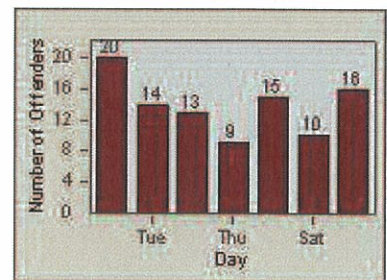

Redflex Redlight Offender Statistics

CONTRACT: Oceanside   **LOCATION:** OSC-COOC-01 Intersection of College Blvd.
DATE FROM: 01-Jul-2012   **DATE TO:** 31-Jul-2012