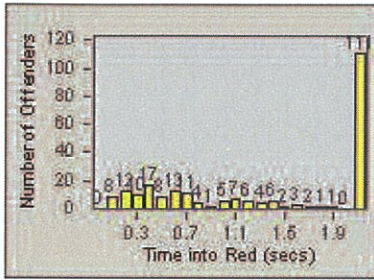

LANE 1

LANE 2

LANE 3

Redflex Redlight Offender Statistics

CONTRACT: Oceanside LOCATION: OSC-VIEC-01 Vista
 DATE FROM: 01-Jul-2012 DATE TO: 31-Jul-2012

LANE 4

LANE TOTAL

Redflex Redlight Offender Statistics

CONTRACT: Oceanside **LOCATION:** OSC-VIEC-01 Vista
DATE FROM: 01-Jul-2012 **DATE TO:** 31-Jul-2012

Redflex Redlight Offender Statistics

CONTRACT: Oceanside LOCATION: OSC-VIEC-03 Vista
 DATE FROM: 01-Jul-2012 DATE TO: 31-Jul-2012