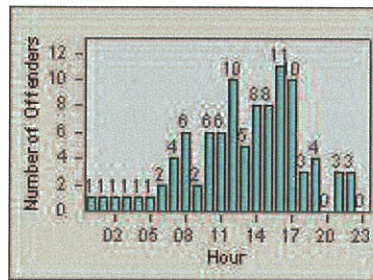

Redflex Redlight Offender Statistics

CONTRACT: Oceanside   **LOCATION:** OSC-COOC-01 Intersection of College Blvd.
DATE FROM: 01-Jul-2012   **DATE TO:** 31-Jul-2012