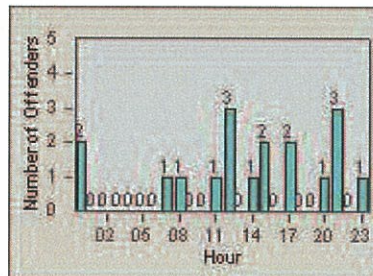

Redflex Redlight Offender Statistics

CONTRACT: Oceanside LOCATION: OSC-COOG-01 College Bl
DATE FROM: 01-Jul-2012 DATE TO: 31-Jul-2012