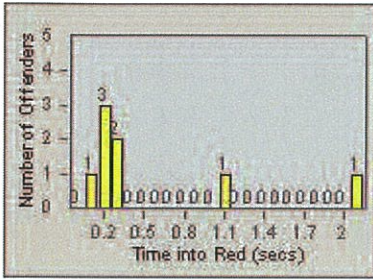

LANE 1

LANE 2

LANE 3

Redflex Redlight Offender Statistics

CONTRACT: Oceanside LOCATION: OSC-VIEC-01 Vista
 DATE FROM: 01-Jul-2012 DATE TO: 31-Jul-2012

LANE 4

LANE TOTAL

Redflex Redlight Offender Statistics

CONTRACT: Oceanside **LOCATION:** OSC-VIEC-01 Vista
DATE FROM: 01-Jul-2012 **DATE TO:** 31-Jul-2012

Redflex Redlight Offender Statistics

CONTRACT: Oceanside LOCATION: OSC-VIEC-03 Vista
 DATE FROM: 01-Jul-2012 DATE TO: 31-Jul-2012