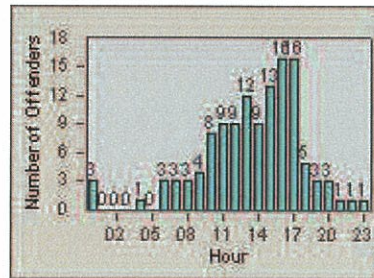

CONTRACT: Oceanside **LOCATION:** OSC-MICA-01 Mission Av
DATE FROM: 01-Jul-2012 **DATE TO:** 31-Jul-2012

LANE 4

LANE TOTAL

Redflex Redlight Offender Statistics

CONTRACT: Oceanside **LOCATION:** OSC-MICA-01 Mission Av
DATE FROM: 01-Jul-2012 **DATE TO:** 31-Jul-2012