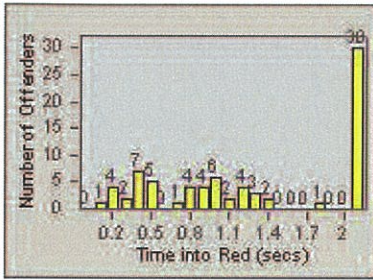

Redflex Redlight Offender Statistics

CONTRACT: Oceanside   **LOCATION:** OSC-OCOC-01 Oceanside BI
DATE FROM: 01-Jul-2012   **DATE TO:** 31-Jul-2012