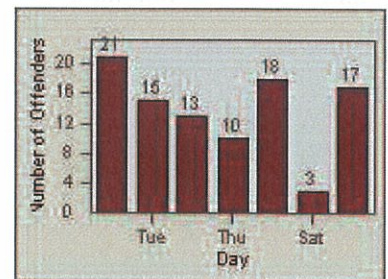

LANE 1

LANE 2

LANE 3

Redflex Redlight Offender Statistics

CONTRACT: Oceanside LOCATION: OSC-VIEC-01 Vista
 DATE FROM: 01-Jul-2012 DATE TO: 31-Jul-2012

LANE 4

LANE TOTAL

Redflex Redlight Offender Statistics

CONTRACT: Oceanside **LOCATION:** OSC-VIEC-01 Vista
DATE FROM: 01-Jul-2012 **DATE TO:** 31-Jul-2012

Redflex Redlight Offender Statistics

CONTRACT: Oceanside LOCATION: OSC-VIEC-03 Vista
 DATE FROM: 01-Jul-2012 DATE TO: 31-Jul-2012