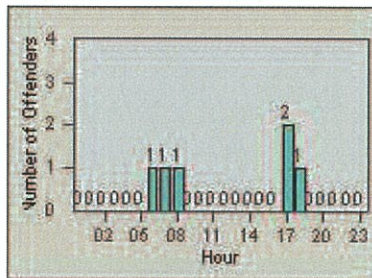

LANE 4

LANE TOTAL

Redflex Redlight Offender Statistics

CONTRACT: Oceanside LOCATION: OSC-MICA-01 Mission Av
 DATE FROM: 01-Jul-2012 DATE TO: 31-Jul-2012

LANE 1

LANE 2

LANE 3

Redflex Redlight Offender Statistics