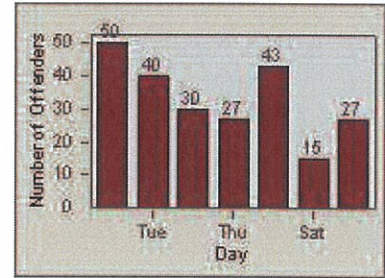

LANE 1

LANE 2

LANE 3

Redflex Redlight Offender Statistics

CONTRACT: Oceanside LOCATION: OSC-VIEC-01 Vista
 DATE FROM: 01-Jul-2012 DATE TO: 31-Jul-2012

LANE 4

LANE TOTAL

Redflex Redlight Offender Statistics

CONTRACT: Oceanside **LOCATION:** OSC-VIEC-01 Vista
DATE FROM: 01-Jul-2012 **DATE TO:** 31-Jul-2012

Redflex Redlight Offender Statistics

CONTRACT: Oceanside LOCATION: OSC-VIEC-03 Vista
 DATE FROM: 01-Jul-2012 DATE TO: 31-Jul-2012