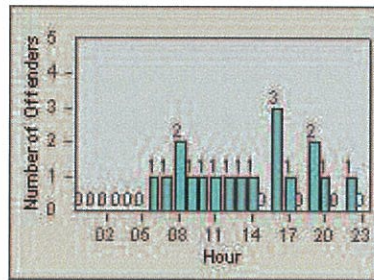

Redflex Redlight Offender Statistics

CONTRACT: Oceanside **LOCATION:** OSC-MICA-03 Mission Av
DATE FROM: 01-Jul-2012 **DATE TO:** 31-Jul-2012

LANE 1

LANE 2

LANE 3

Redflex Redlight Offender Statistics

CONTRACT: Oceanside **LOCATION:** OSC-MICA-03 Mission Av
DATE FROM: 01-Jul-2012 **DATE TO:** 31-Jul-2012