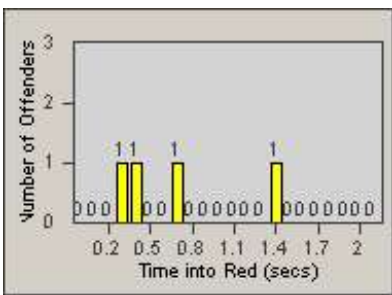

Redflex Redlight Offender Statistics

CONTRACT: Oceanside
 DATE FROM: 1/Jul/2010

LOCATION: OSC-COOC-01 Intersection of College Blvd.
 DATE TO: 31/Jul/2010

LANE 1

LANE 2

LANE 3

Redflex Redlight Offender Statistics

CONTRACT: Oceanside
 DATE FROM: 1/Jul/2010

LOCATION: OSC-COOC-01 Intersection of College Blvd.
 DATE TO: 31/Jul/2010

LANE 4

LANE TOTAL

Redflex Redlight Offender Statistics

CONTRACT: Oceanside
 DATE FROM: 1/Jul/2010