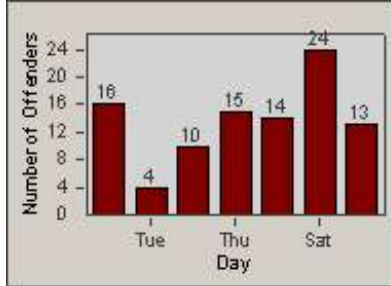

Redflex Redlight Offender Statistics

CONTRACT: Oceanside
 DATE FROM: 1/Jul/2010

LOCATION: OSC-COOC-01 Intersection of College Blvd.
 DATE TO: 31/Jul/2010

LANE 1

LANE 2

LANE 3

Redflex Redlight Offender Statistics

CONTRACT: Oceanside
 DATE FROM: 1/Jul/2010

LOCATION: OSC-COOC-01 Intersection of College Blvd.
 DATE TO: 31/Jul/2010

LANE 4

LANE TOTAL

Redflex Redlight Offender Statistics

CONTRACT: Oceanside
 DATE FROM: 1/Jul/2010