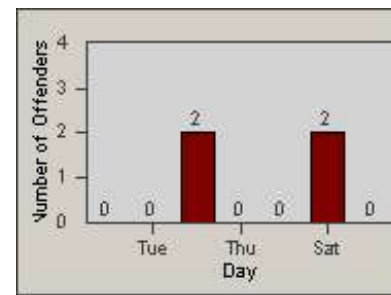

Redflex Redlight Offender Statistics

CONTRACT: Oceanside
 DATE FROM: 1/Jul/2010

LOCATION: OSC-COOC-01 Intersection of College Blvd.
 DATE TO: 31/Jul/2010

LANE 1

LANE 2

LANE 3

Redflex Redlight Offender Statistics