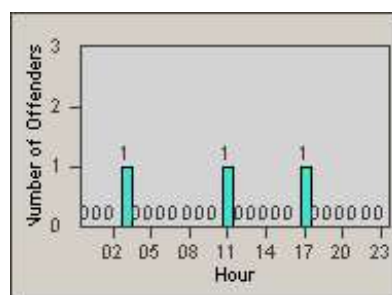

Redflex Redlight Offender Statistics

CONTRACT: Oceanside
 DATE FROM: 1/Jul/2010

LOCATION: OSC-COOC-01 Intersection of College Blvd.
 DATE TO: 31/Jul/2010

LANE 1

LANE 2

LANE 3

Redflex Redlight Offender Statistics

CONTRACT: Oceanside
 DATE FROM: 1/Jul/2010

LOCATION: OSC-COOC-01 Intersection of College Blvd.
 DATE TO: 31/Jul/2010

LANE 4

LANE TOTAL

Redflex Redlight Offender Statistics

CONTRACT: Oceanside
 DATE FROM: 1/Jul/2010