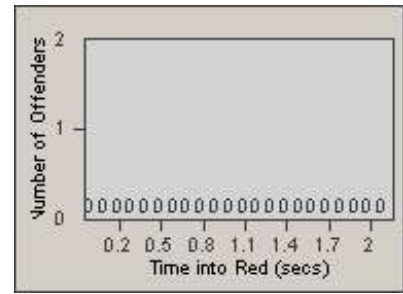

Redflex Redlight Offender Statistics

CONTRACT: Oceanside
DATE FROM: 1/Jul/2010

LOCATION: OSC-COOC-01 Intersection of College Blvd.
DATE TO: 31/Jul/2010

LANE 4

LANE TOTAL