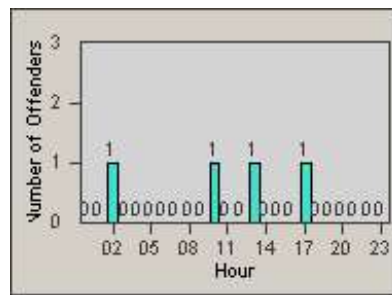

Redflex Redlight Offender Statistics

CONTRACT: Oceanside
 DATE FROM: 1/Jul/2010

LOCATION: OSC-COOC-01 Intersection of College Blvd.
 DATE TO: 31/Jul/2010

LANE 1

LANE 2

LANE 3

Redflex Redlight Offender Statistics

CONTRACT: Oceanside
 DATE FROM: 1/Jul/2010

LOCATION: OSC-COOC-01 Intersection of College Blvd.
 DATE TO: 31/Jul/2010

LANE 4

LANE TOTAL

Redflex Redlight Offender Statistics

CONTRACT: Oceanside
 DATE FROM: 1/Jul/2010