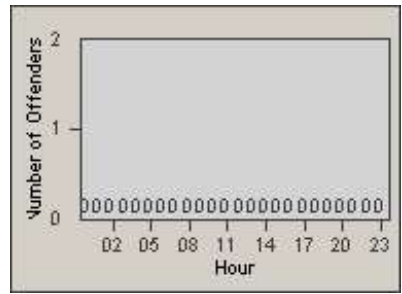

Redflex Redlight Offender Statistics

CONTRACT: Oceanside
 DATE FROM: 1/Jul/2010

LOCATION: OSC-COOC-01 Intersection of College Blvd.
 DATE TO: 31/Jul/2010

LANE 1

LANE 2

LANE 3

Redflex Redlight Offender Statistics

CONTRACT: Oceanside
 DATE FROM: 1/Jul/2010

LOCATION: OSC-COOC-01 Intersection of College Blvd.
 DATE TO: 31/Jul/2010

LANE 4

LANE TOTAL

Redflex Redlight Offender Statistics

CONTRACT: Oceanside
 DATE FROM: 1/Jul/2010