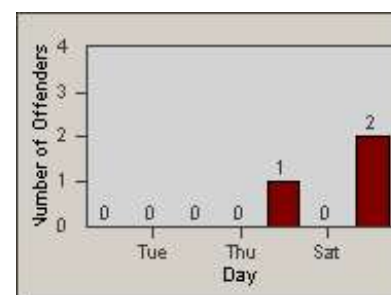

Redflex Redlight Offender Statistics

CONTRACT: Oceanside
 DATE FROM: 1/Jul/2010

LOCATION: OSC-COOC-01 Intersection of College Blvd.
 DATE TO: 31/Jul/2010

LANE 1

LANE 2

LANE 3

Redflex Redlight Offender Statistics