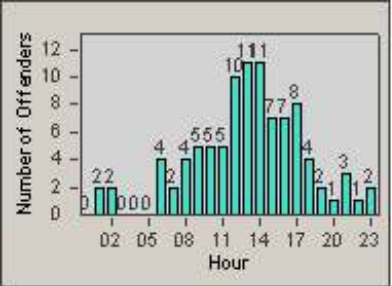

Redflex Redlight Offender Statistics

CONTRACT: Oceanside
 DATE FROM: 1/Jul/2010

LOCATION: OSC-COOC-01 Intersection of College Blvd.
 DATE TO: 31/Jul/2010

LANE 1

LANE 2

LANE 3

Redflex Redlight Offender Statistics

CONTRACT: Oceanside
 DATE FROM: 1/Jul/2010

LOCATION: OSC-COOC-01 Intersection of College Blvd.
 DATE TO: 31/Jul/2010

LANE 4

LANE TOTAL

Redflex Redlight Offender Statistics

CONTRACT: Oceanside
 DATE FROM: 1/Jul/2010