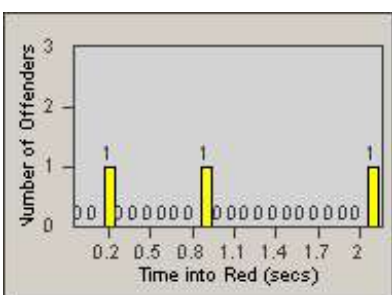

Redflex Redlight Offender Statistics

CONTRACT: Oceanside
 DATE FROM: 1/Jul/2010

LOCATION: OSC-COOC-01 Intersection of College Blvd.
 DATE TO: 31/Jul/2010

LANE 1

LANE 2

LANE 3

Redflex Redlight Offender Statistics

CONTRACT: Oceanside
 DATE FROM: 1/Jul/2010

LOCATION: OSC-COOC-01 Intersection of College Blvd.
 DATE TO: 31/Jul/2010

LANE 4

LANE TOTAL

Redflex Redlight Offender Statistics

CONTRACT: Oceanside
 DATE FROM: 1/Jul/2010