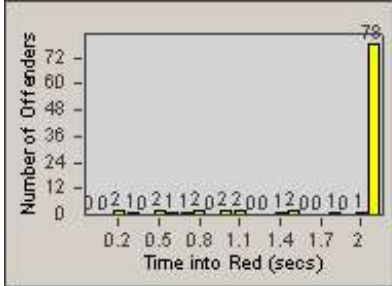

Redflex Redlight Offender Statistics

CONTRACT: Oceanside
 DATE FROM: 1/Jul/2010

LOCATION: OSC-COOC-01 Intersection of College Blvd.
 DATE TO: 31/Jul/2010

LANE 1

LANE 2

LANE 3

Redflex Redlight Offender Statistics

CONTRACT: Oceanside
 DATE FROM: 1/Jul/2010

LOCATION: OSC-COOC-01 Intersection of College Blvd.
 DATE TO: 31/Jul/2010

LANE 4

LANE TOTAL

Redflex Redlight Offender Statistics

CONTRACT: Oceanside
 DATE FROM: 1/Jul/2010