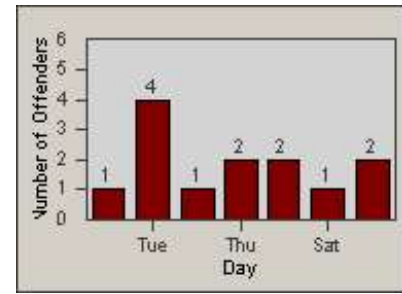

Redflex Redlight Offender Statistics

CONTRACT: Oceanside
DATE FROM: 1/Jul/2010

LOCATION: OSC-OSCO-01 Intersection of College Blvd.
DATE TO: 31/Jul/2010

LANE 4

LANE TOTAL