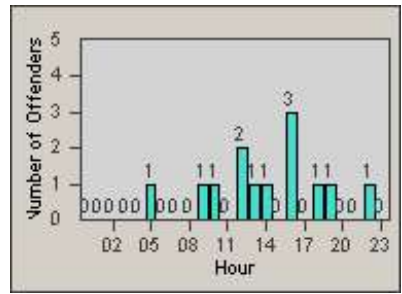

Redflex Redlight Offender Statistics

CONTRACT: Oceanside
DATE FROM: 1/Jul/2010

LOCATION: OSC-OSCO-01 Intersection of College Blvd.
DATE TO: 31/Jul/2010

LANE 4

LANE TOTAL