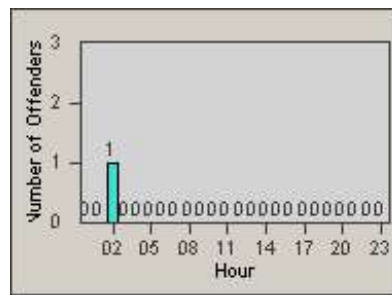

Redflex Redlight Offender Statistics

CONTRACT: Oceanside
DATE FROM: 1/Jul/2010

LOCATION: OSC-OCFO-01 Intersection of College Blvd.
DATE TO: 31/Jul/2010

LANE 1