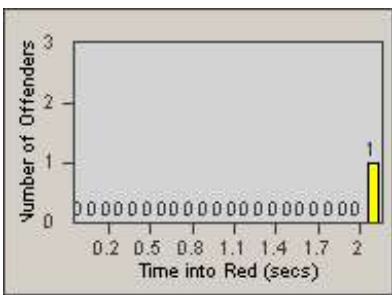

Redflex Redlight Offender Statistics

CONTRACT: Oceanside
DATE FROM: 1/Jul/2010

LOCATION: OSC-OCFO-01 Intersection of College Blvd.
DATE TO: 31/Jul/2010

LANE 1