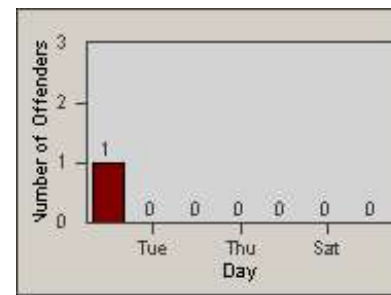

Redflex Redlight Offender Statistics

CONTRACT: Oceanside
DATE FROM: 1/Jul/2010

LOCATION: OSC-OCFO-01 Intersection of College Blvd.
DATE TO: 31/Jul/2010

LANE 1