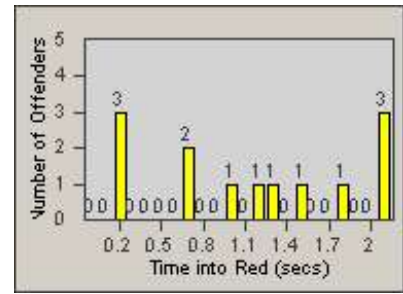

Redflex Redlight Offender Statistics

CONTRACT: Oceanside
DATE FROM: 1/Jul/2010

LOCATION: OSC-OSCO-01 Intersection of College Blvd.
DATE TO: 31/Jul/2010

LANE 4

LANE TOTAL