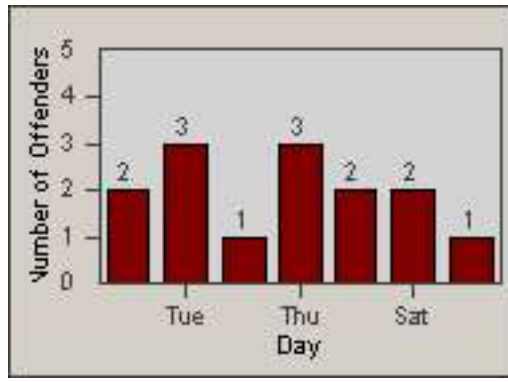

Redflex Redlight Offender Statistics

CONTRACT: Rancho Cordova, CA
DATE FROM: 01-Oct-2013

LOCATION: RCO-ZIOL-01 Zinfandel Dr and Olson Dr
DATE TO: 31-Oct-2013

LANE 1