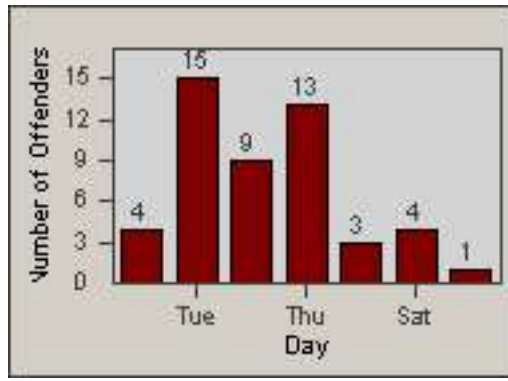

Redflex Redlight Offender Statistics

CONTRACT: Rancho Cordova, CA
 DATE FROM: 01-Oct-2013

LOCATION: RCO-ZIWR-01 Zinfandel Dr and White Rock Road
 DATE TO: 31-Oct-2013

LANE 1

LANE 2

LANE 3

Redflex Redlight Offender Statistics