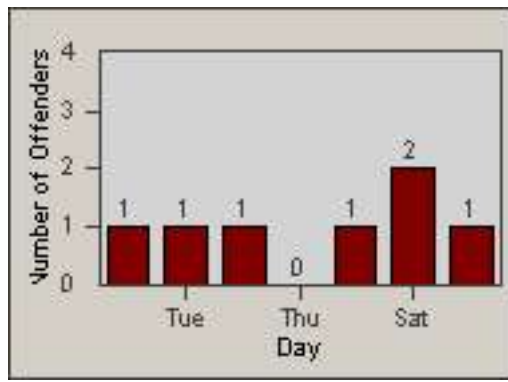

Redflex Redlight Offender Statistics

CONTRACT: Rancho Cordova, CA
DATE FROM: 01-Oct-2013

LOCATION: RCO-ZIOL-01 Zinfandel Dr and Olson Dr
DATE TO: 31-Oct-2013

LANE 1

LANE 2

LANE 3