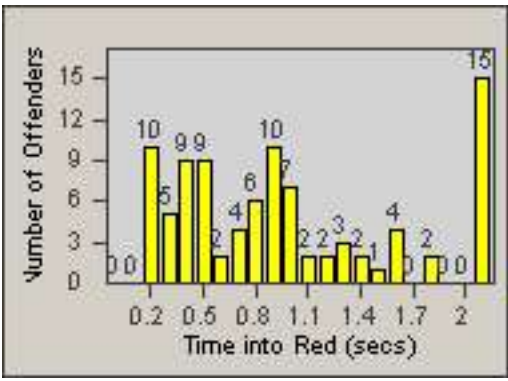

LANE 1

LANE 2

LANE 3

Redflex Redlight Offender Statistics

CONTRACT: Rancho Cordova, CA
 DATE FROM: 01-Oct-2013

LOCATION: RCO-ZIOL-01 Zinfandel Dr and Olson Dr
 DATE TO: 31-Oct-2013

LANE 4

LANE 5