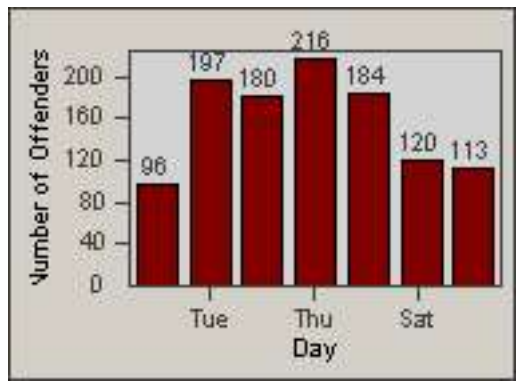

Redflex Redlight Offender Statistics

CONTRACT: Rancho Cordova, CA
DATE FROM: 01-Oct-2013

LOCATION: RCO-ZIWR-01 Zinfandel Dr and White Rock Road
DATE TO: 31-Oct-2013

LANE TOTAL