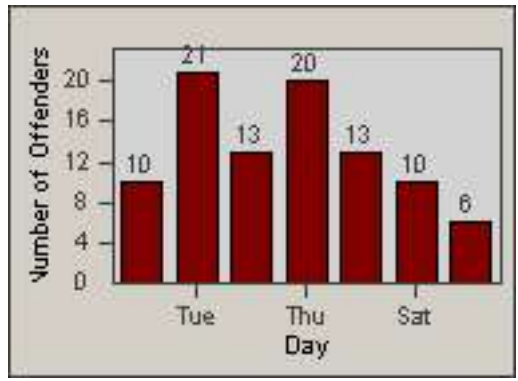

LANE 1

LANE 2

LANE 3

Redflex Redlight Offender Statistics

CONTRACT: Rancho Cordova, CA
 DATE FROM: 01-Oct-2013

LOCATION: RCO-ZIOL-01 Zinfandel Dr and Olson Dr
 DATE TO: 31-Oct-2013

LANE 4

LANE 5