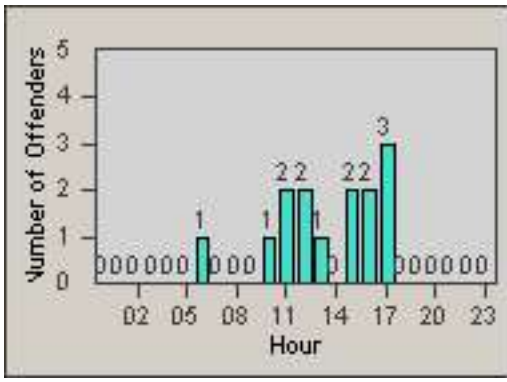

LANE 1

LANE 2

LANE 3

Redflex Redlight Offender Statistics

CONTRACT: Rancho Cordova, CA
 DATE FROM: 01-Oct-2013

LOCATION: RCO-ZIOL-01 Zinfandel Dr and Olson Dr
 DATE TO: 31-Oct-2013

LANE 4

LANE 5