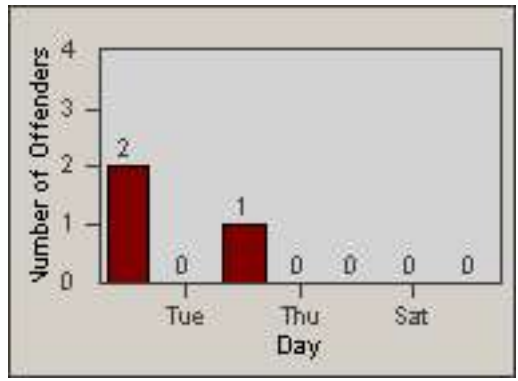

Redflex Redlight Offender Statistics

CONTRACT: Rancho Cordova, CA
DATE FROM: 01-Oct-2013

LOCATION: RCO-ZIWR-01 Zinfandel Dr and White Rock Road
DATE TO: 31-Oct-2013

LANE 4