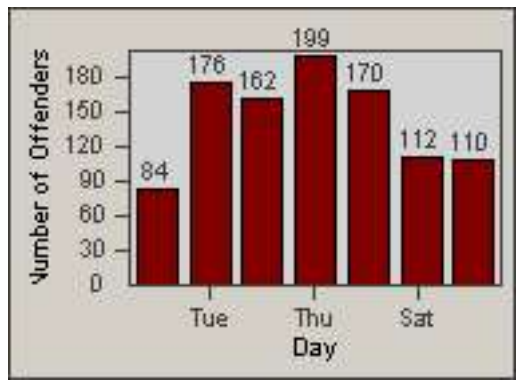

CONTRACT: Rancho Cordova, CA
 DATE FROM: 01-Oct-2013

LOCATION: RCO-ZIWR-01 Zinfandel Dr and White Rock Road
 DATE TO: 31-Oct-2013

LANE 4

LANE 5

LANE 6

Redflex Redlight Offender Statistics

CONTRACT: Rancho Cordova, CA
 DATE FROM: 01-Oct-2013