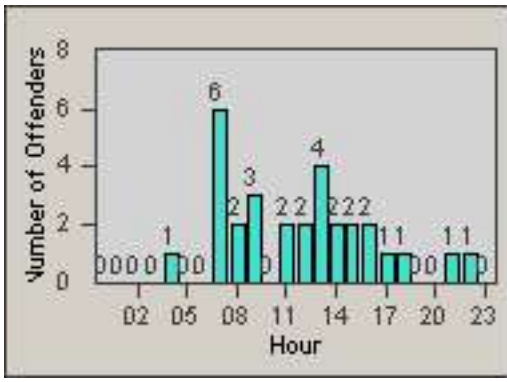

Redflex Redlight Offender Statistics

CONTRACT: Rancho Cordova, CA
 DATE FROM: 01-Oct-2013

LOCATION: RCO-ZIWR-01 Zinfandel Dr and White Rock Road
 DATE TO: 31-Oct-2013

LANE 1

LANE 2

LANE 3

Redflex Redlight Offender Statistics