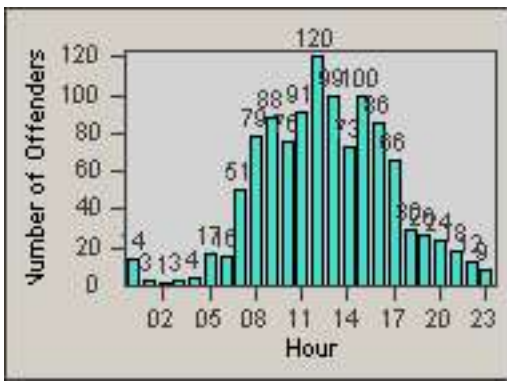

Redflex Redlight Offender Statistics

CONTRACT: Rancho Cordova, CA
DATE FROM: 01-Oct-2013

LOCATION: RCO-ZIWR-01 Zinfandel Dr and White Rock Road
DATE TO: 31-Oct-2013

LANE TOTAL