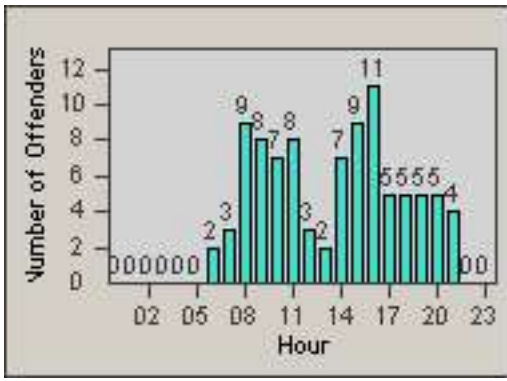

LANE 1

LANE 2

LANE 3

Redflex Redlight Offender Statistics

CONTRACT: Rancho Cordova, CA
 DATE FROM: 01-Oct-2013

LOCATION: RCO-ZIOL-01 Zinfandel Dr and Olson Dr
 DATE TO: 31-Oct-2013

LANE 4

LANE 5