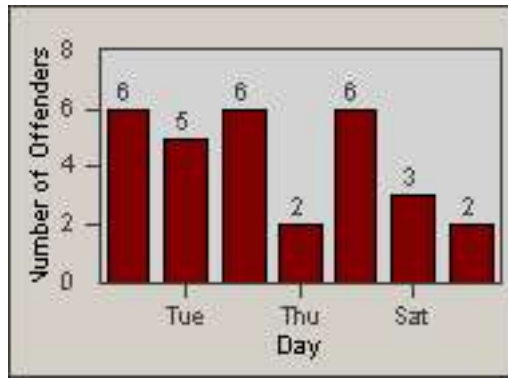

Redflex Redlight Offender Statistics

CONTRACT: Rancho Cordova, CA
 DATE FROM: 01-Oct-2013

LOCATION: RCO-ZIWR-01 Zinfandel Dr and White Rock Road
 DATE TO: 31-Oct-2013

LANE 1

LANE 2

LANE 3

Redflex Redlight Offender Statistics