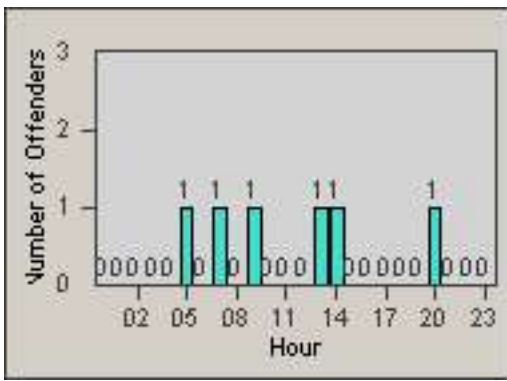

Redflex Redlight Offender Statistics

CONTRACT: Rancho Cordova, CA
DATE FROM: 01-Oct-2013

LOCATION: RCO-ZIWR-01 Zinfandel Dr and White Rock Road
DATE TO: 31-Oct-2013

LANE 4

LANE 5

LANE 6