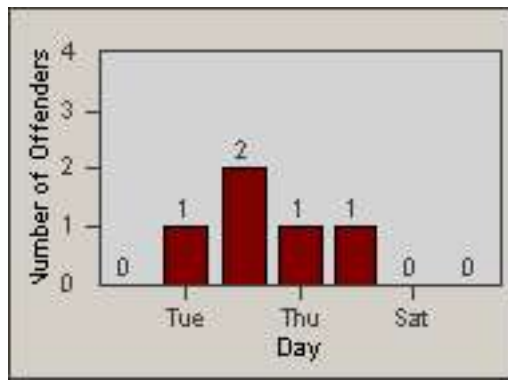

Redflex Redlight Offender Statistics

CONTRACT: Rancho Cordova, CA
 DATE FROM: 01-Oct-2013

LOCATION: RCO-ZIWR-01 Zinfandel Dr and White Rock Road
 DATE TO: 31-Oct-2013

LANE 1

LANE 2

LANE 3

Redflex Redlight Offender Statistics