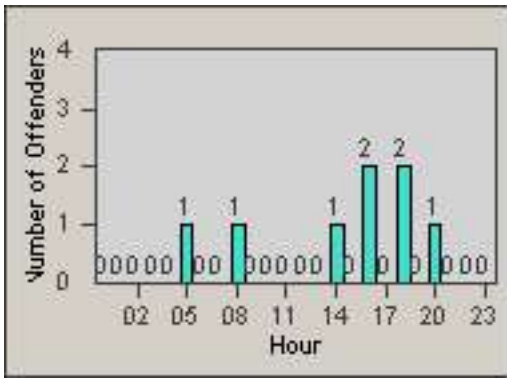

LANE 1

LANE 2

LANE 3

Redflex Redlight Offender Statistics

CONTRACT: Rancho Cordova, CA
 DATE FROM: 01-Oct-2013

LOCATION: RCO-ZIOL-01 Zinfandel Dr and Olson Dr
 DATE TO: 31-Oct-2013

LANE 4

LANE 5