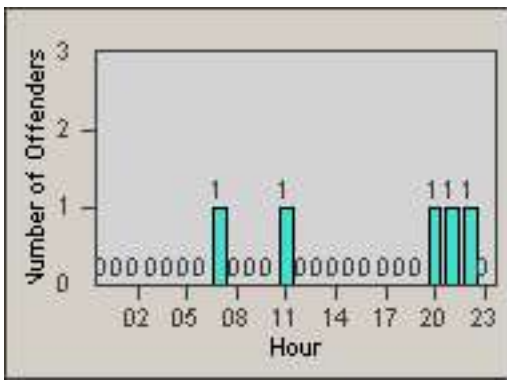

Redflex Redlight Offender Statistics

CONTRACT: Rancho Cordova, CA
 DATE FROM: 01-Oct-2013

LOCATION: RCO-ZIWR-01 Zinfandel Dr and White Rock Road
 DATE TO: 31-Oct-2013

LANE 1

LANE 2

LANE 3

Redflex Redlight Offender Statistics