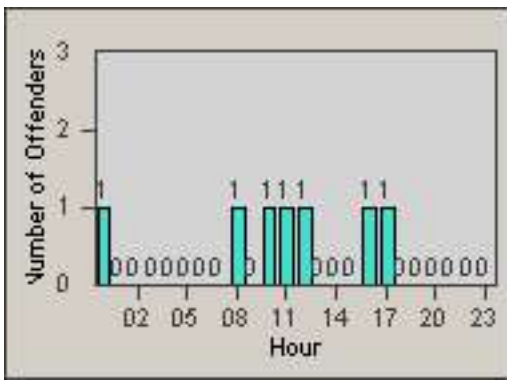

LOCATION: RCO-ZIWR-01 Zinfandel Dr and White Rock Road
 DATE TO: 31-Oct-2013

LANE TOTAL

Redflex Redlight Offender Statistics

CONTRACT: Rancho Cordova, CA
 DATE FROM: 01-Oct-2013

LOCATION: RCO-ZIOL-01 Zinfandel Dr and Olson Dr
 DATE TO: 31-Oct-2013

LANE 1

LANE 2

LANE 3

Redflex Redlight Offender Statistics

CONTRACT: Rancho Cordova, CA
 DATE FROM: 01-Oct-2013

LOCATION: RCO-ZIOL-01 Zinfandel Dr and Olson Dr
 DATE TO: 31-Oct-2013

LANE 4

LANE 5