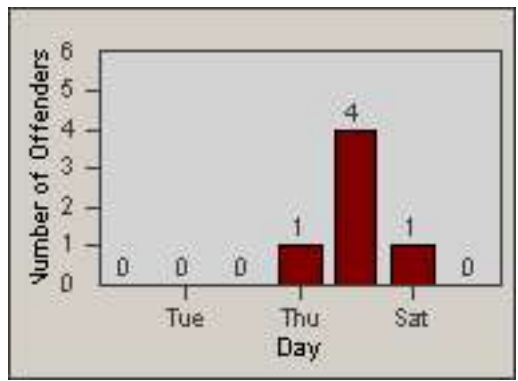

Redflex Redlight Offender Statistics

CONTRACT: Rancho Cordova, CA
DATE FROM: 01-Oct-2013

LOCATION: RCO-ZIWR-01 Zinfandel Dr and White Rock Road
DATE TO: 31-Oct-2013

LANE 4

LANE 5

LANE 6