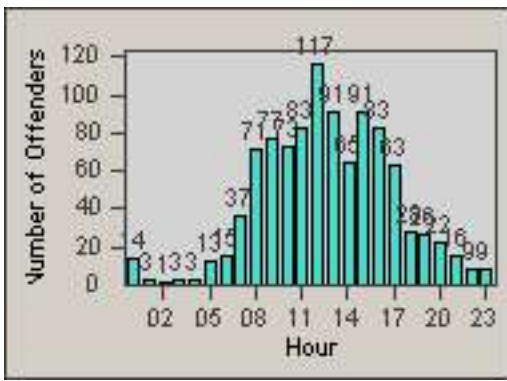

CONTRACT: Rancho Cordova, CA
 DATE FROM: 01-Oct-2013

LOCATION: RCO-ZIWR-01 Zinfandel Dr and White Rock Road
 DATE TO: 31-Oct-2013

LANE 4

LANE 5

LANE 6

Redflex Redlight Offender Statistics

CONTRACT: Rancho Cordova, CA
 DATE FROM: 01-Oct-2013