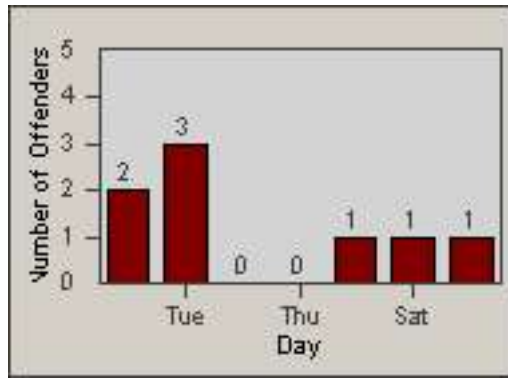

Redflex Redlight Offender Statistics

CONTRACT: Rancho Cordova, CA
DATE FROM: 01-Oct-2013

LOCATION: RCO-ZIOL-01 Zinfandel Dr and Olson Dr
DATE TO: 31-Oct-2013

LANE 1

LANE 2

LANE 3