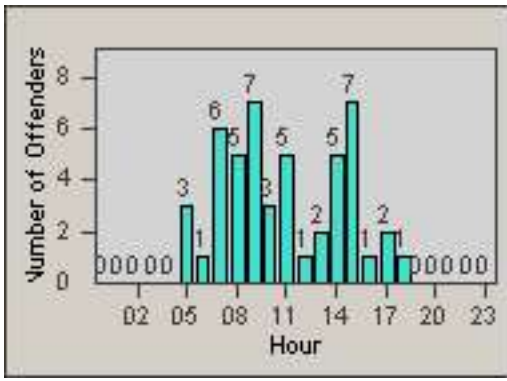

Redflex Redlight Offender Statistics

CONTRACT: Rancho Cordova, CA
 DATE FROM: 01-Oct-2013

LOCATION: RCO-ZIWR-01 Zinfandel Dr and White Rock Road
 DATE TO: 31-Oct-2013

LANE 1

LANE 2

LANE 3

Redflex Redlight Offender Statistics