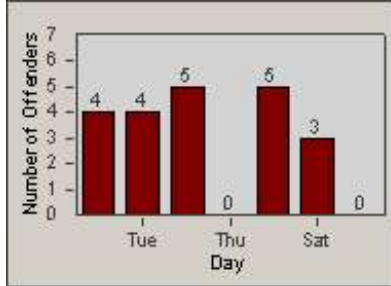

Redflex Redlight Offender Statistics

CONTRACT: Redding
DATE FROM: 1/Oct/2008

LOCATION: RED-CYBE-03 Cypress Ave and Bechelli Lane
DATE TO: 31/Oct/2008