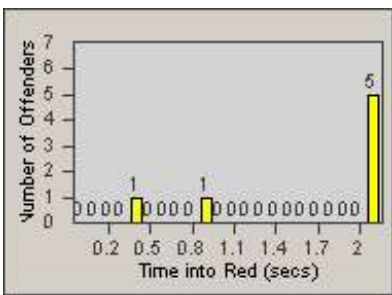

Redflex Redlight Offender Statistics

CONTRACT: Redding
 DATE FROM: 1/Oct/2008

LOCATION: RED-CYBE-03 Cypress Ave and Bechelli Lane
 DATE TO: 31/Oct/2008

LANE 1

LANE 2

LANE 3

Redflex Redlight Offender Statistics

CONTRACT: Redding
 DATE FROM: 1/Oct/2008

LOCATION: RED-CYBE-03 Cypress Ave and Bechelli Lane
 DATE TO: 31/Oct/2008

LANE 4

LANE 5

Redflex Redlight Offender Statistics

CONTRACT: Redding
 DATE FROM: 1/Oct/2008