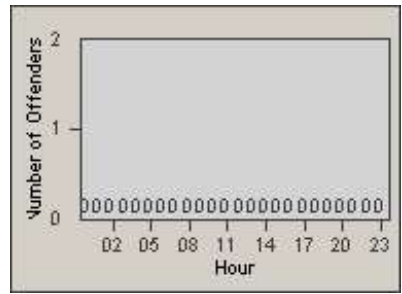

Redflex Redlight Offender Statistics

CONTRACT: Redding
 DATE FROM: 1/Oct/2008

LOCATION: RED-CYBE-03 Cypress Ave and Bechelli Lane
 DATE TO: 31/Oct/2008

LANE 1

LANE 2

LANE 3

Redflex Redlight Offender Statistics

CONTRACT: Redding
 DATE FROM: 1/Oct/2008

LOCATION: RED-CYBE-03 Cypress Ave and Bechelli Lane
 DATE TO: 31/Oct/2008

LANE 4

LANE 5

Redflex Redlight Offender Statistics

CONTRACT: Redding
 DATE FROM: 1/Oct/2008