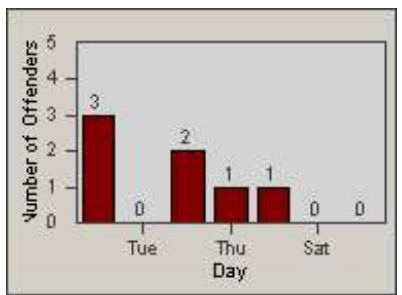

Redflex Redlight Offender Statistics

CONTRACT: Redding
 DATE FROM: 1/Oct/2008

LOCATION: RED-CYBE-03 Cypress Ave and Bechelli Lane
 DATE TO: 31/Oct/2008

LANE 1

LANE 2

LANE 3

Redflex Redlight Offender Statistics

CONTRACT: Redding
 DATE FROM: 1/Oct/2008

LOCATION: RED-CYBE-03 Cypress Ave and Bechelli Lane
 DATE TO: 31/Oct/2008

LANE 4

LANE 5

Redflex Redlight Offender Statistics

CONTRACT: Redding
 DATE FROM: 1/Oct/2008