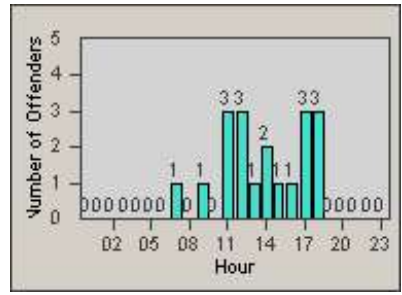

Redflex Redlight Offender Statistics

CONTRACT: Redding
 DATE FROM: 1/Oct/2008

LOCATION: RED-CYBE-03 Cypress Ave and Bechelli Lane
 DATE TO: 31/Oct/2008

LANE 1

LANE 2

LANE 3

Redflex Redlight Offender Statistics

CONTRACT: Redding
 DATE FROM: 1/Oct/2008

LOCATION: RED-CYBE-03 Cypress Ave and Bechelli Lane
 DATE TO: 31/Oct/2008

LANE 4

LANE 5

Redflex Redlight Offender Statistics

CONTRACT: Redding
 DATE FROM: 1/Oct/2008