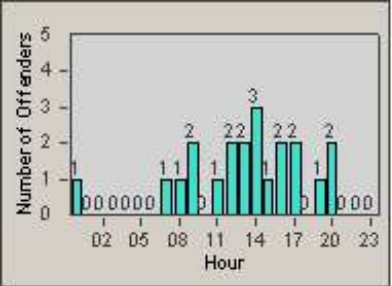

Redflex Redlight Offender Statistics

CONTRACT: Redding
 DATE FROM: 1/Oct/2008

LOCATION: RED-CYBE-03 Cypress Ave and Bechelli Lane
 DATE TO: 31/Oct/2008

LANE 1

LANE 2

LANE 3

Redflex Redlight Offender Statistics

CONTRACT: Redding
 DATE FROM: 1/Oct/2008

LOCATION: RED-CYBE-03 Cypress Ave and Bechelli Lane
 DATE TO: 31/Oct/2008

LANE 4

LANE 5

Redflex Redlight Offender Statistics

CONTRACT: Redding
 DATE FROM: 1/Oct/2008