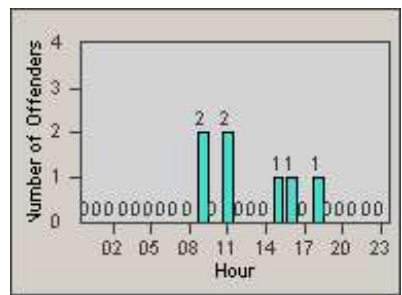

Redflex Redlight Offender Statistics

CONTRACT: Redding
 DATE FROM: 1/Oct/2008

LOCATION: RED-CYBE-03 Cypress Ave and Bechelli Lane
 DATE TO: 31/Oct/2008

LANE 1

LANE 2

LANE 3

Redflex Redlight Offender Statistics

CONTRACT: Redding
 DATE FROM: 1/Oct/2008

LOCATION: RED-CYBE-03 Cypress Ave and Bechelli Lane
 DATE TO: 31/Oct/2008

LANE 4

LANE 5

Redflex Redlight Offender Statistics

CONTRACT: Redding
 DATE FROM: 1/Oct/2008