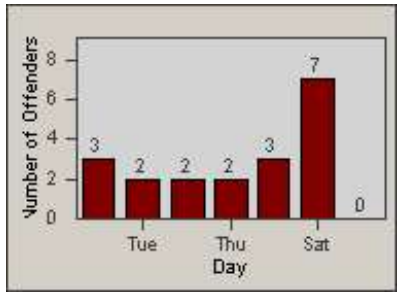

Redflex Redlight Offender Statistics

CONTRACT: Redding
 DATE FROM: 1/Oct/2008

LOCATION: RED-CYBE-03 Cypress Ave and Bechelli Lane
 DATE TO: 31/Oct/2008

LANE 1

LANE 2

LANE 3

Redflex Redlight Offender Statistics

CONTRACT: Redding
 DATE FROM: 1/Oct/2008

LOCATION: RED-CYBE-03 Cypress Ave and Bechelli Lane
 DATE TO: 31/Oct/2008

LANE 4

LANE 5

Redflex Redlight Offender Statistics

CONTRACT: Redding
 DATE FROM: 1/Oct/2008