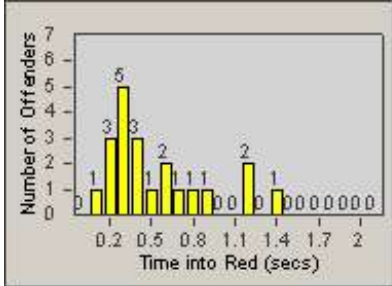

Redflex Redlight Offender Statistics

CONTRACT: Redding
 DATE FROM: 1/Oct/2008

LOCATION: RED-CYBE-03 Cypress Ave and Bechelli Lane
 DATE TO: 31/Oct/2008

LANE 1

LANE 2

LANE 3

Redflex Redlight Offender Statistics

CONTRACT: Redding
 DATE FROM: 1/Oct/2008

LOCATION: RED-CYBE-03 Cypress Ave and Bechelli Lane
 DATE TO: 31/Oct/2008

LANE 4

LANE 5

Redflex Redlight Offender Statistics

CONTRACT: Redding
 DATE FROM: 1/Oct/2008