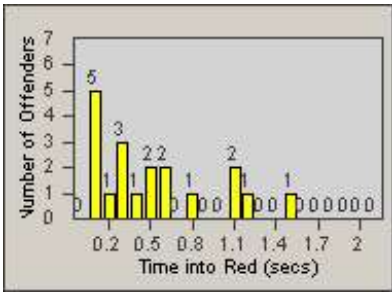

Redflex Redlight Offender Statistics

CONTRACT: Redding
 DATE FROM: 1/Oct/2008

LOCATION: RED-CYBE-03 Cypress Ave and Bechelli Lane
 DATE TO: 31/Oct/2008

LANE 1

LANE 2

LANE 3

Redflex Redlight Offender Statistics

CONTRACT: Redding
 DATE FROM: 1/Oct/2008

LOCATION: RED-CYBE-03 Cypress Ave and Bechelli Lane
 DATE TO: 31/Oct/2008

LANE 4

LANE 5

Redflex Redlight Offender Statistics

CONTRACT: Redding
 DATE FROM: 1/Oct/2008