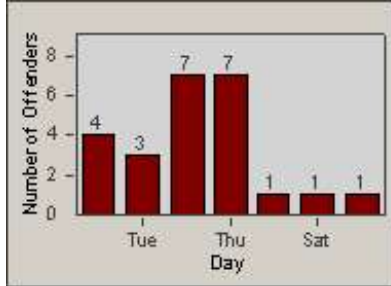

Redflex Redlight Offender Statistics

CONTRACT: Redding
 DATE FROM: 1/Jul/2010

LOCATION: RED-SHMA-01 Shasta St. and Market St.
 DATE TO: 31/Jul/2010

LANE 1

LANE 2

LANE 3

Redflex Redlight Offender Statistics

CONTRACT: Redding
 DATE FROM: 1/Jul/2010

LOCATION: RED-SHMA-01 Shasta St. and Market St.
 DATE TO: 31/Jul/2010

LANE 4

LANE 5

Redflex Redlight Offender Statistics

CONTRACT: Redding
 DATE FROM: 1/Jul/2010

LOCATION: RED-SHMA-01 Shasta St. and Market St.
 DATE TO: 31/Jul/2010