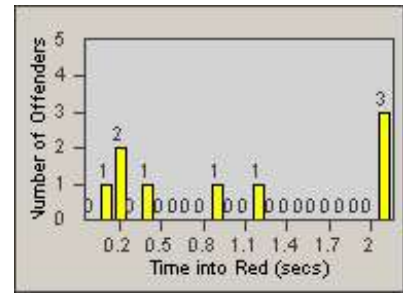

Redflex Redlight Offender Statistics

CONTRACT: Redding
 DATE FROM: 1/Jul/2010

LOCATION: RED-SHMA-01 Shasta St. and Market St.
 DATE TO: 31/Jul/2010

LANE 1

LANE 2

LANE 3

Redflex Redlight Offender Statistics

CONTRACT: Redding
 DATE FROM: 1/Jul/2010

LOCATION: RED-SHMA-01 Shasta St. and Market St.
 DATE TO: 31/Jul/2010

LANE 4

LANE 5

Redflex Redlight Offender Statistics

CONTRACT: Redding
 DATE FROM: 1/Jul/2010

LOCATION: RED-SHMA-01 Shasta St. and Market St.
 DATE TO: 31/Jul/2010