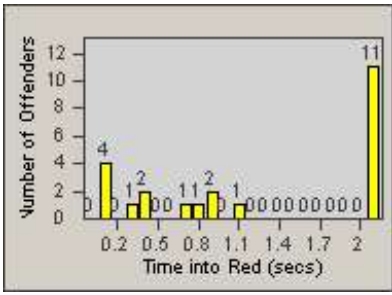

Redflex Redlight Offender Statistics

CONTRACT: Redding
 DATE FROM: 1/Jul/2010

LOCATION: RED-SHMA-01 Shasta St. and Market St.
 DATE TO: 31/Jul/2010

LANE 1

LANE 2

LANE 3

Redflex Redlight Offender Statistics

CONTRACT: Redding
 DATE FROM: 1/Jul/2010

LOCATION: RED-SHMA-01 Shasta St. and Market St.
 DATE TO: 31/Jul/2010

LANE 4

LANE 5

Redflex Redlight Offender Statistics

CONTRACT: Redding
 DATE FROM: 1/Jul/2010

LOCATION: RED-SHMA-01 Shasta St. and Market St.
 DATE TO: 31/Jul/2010