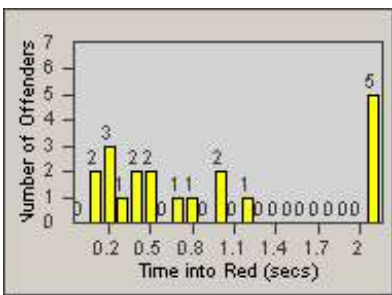

Redflex Redlight Offender Statistics

CONTRACT: Redding
 DATE FROM: 1/Jul/2010

LOCATION: RED-SHMA-01 Shasta St. and Market St.
 DATE TO: 31/Jul/2010

LANE 1

LANE 2

LANE 3

Redflex Redlight Offender Statistics

CONTRACT: Redding
 DATE FROM: 1/Jul/2010

LOCATION: RED-SHMA-01 Shasta St. and Market St.
 DATE TO: 31/Jul/2010

LANE 4

LANE 5

Redflex Redlight Offender Statistics

CONTRACT: Redding
 DATE FROM: 1/Jul/2010

LOCATION: RED-SHMA-01 Shasta St. and Market St.
 DATE TO: 31/Jul/2010