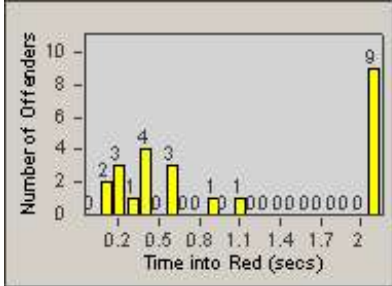

Redflex Redlight Offender Statistics

CONTRACT: Redding
 DATE FROM: 1/Jul/2010

LOCATION: RED-SHMA-01 Shasta St. and Market St.
 DATE TO: 31/Jul/2010

LANE 1

LANE 2

LANE 3

Redflex Redlight Offender Statistics

CONTRACT: Redding
 DATE FROM: 1/Jul/2010

LOCATION: RED-SHMA-01 Shasta St. and Market St.
 DATE TO: 31/Jul/2010

LANE 4

LANE 5

Redflex Redlight Offender Statistics

CONTRACT: Redding
 DATE FROM: 1/Jul/2010

LOCATION: RED-SHMA-01 Shasta St. and Market St.
 DATE TO: 31/Jul/2010