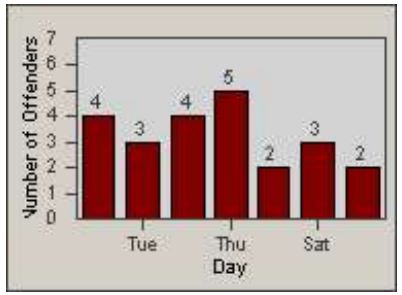

Redflex Redlight Offender Statistics

CONTRACT: Redding
 DATE FROM: 1/Jul/2010

LOCATION: RED-SHMA-01 Shasta St. and Market St.
 DATE TO: 31/Jul/2010

LANE 1

LANE 2

LANE 3

Redflex Redlight Offender Statistics

CONTRACT: Redding
 DATE FROM: 1/Jul/2010

LOCATION: RED-SHMA-01 Shasta St. and Market St.
 DATE TO: 31/Jul/2010

LANE 4

LANE 5

Redflex Redlight Offender Statistics

CONTRACT: Redding
 DATE FROM: 1/Jul/2010

LOCATION: RED-SHMA-01 Shasta St. and Market St.
 DATE TO: 31/Jul/2010