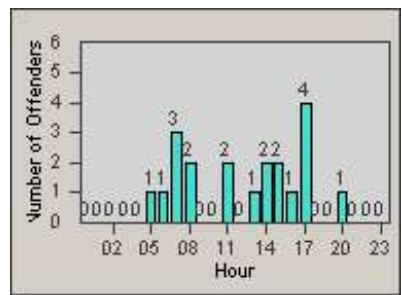

Redflex Redlight Offender Statistics

CONTRACT: Redding
 DATE FROM: 1/Jul/2010

LOCATION: RED-SHMA-01 Shasta St. and Market St.
 DATE TO: 31/Jul/2010

LANE 1

LANE 2

LANE 3

Redflex Redlight Offender Statistics

CONTRACT: Redding
 DATE FROM: 1/Jul/2010

LOCATION: RED-SHMA-01 Shasta St. and Market St.
 DATE TO: 31/Jul/2010

LANE 4

LANE 5

Redflex Redlight Offender Statistics

CONTRACT: Redding
 DATE FROM: 1/Jul/2010

LOCATION: RED-SHMA-01 Shasta St. and Market St.
 DATE TO: 31/Jul/2010