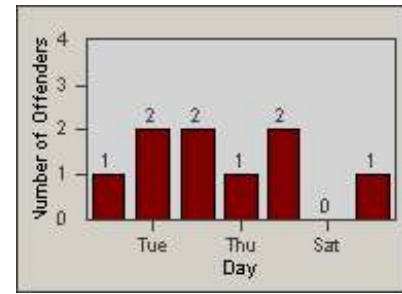

Redflex Redlight Offender Statistics

CONTRACT: Redding
 DATE FROM: 1/Jul/2010

LOCATION: RED-SHMA-01 Shasta St. and Market St.
 DATE TO: 31/Jul/2010

LANE 1

LANE 2

LANE 3

Redflex Redlight Offender Statistics

CONTRACT: Redding
 DATE FROM: 1/Jul/2010

LOCATION: RED-SHMA-01 Shasta St. and Market St.
 DATE TO: 31/Jul/2010

LANE 4

LANE 5

Redflex Redlight Offender Statistics

CONTRACT: Redding
 DATE FROM: 1/Jul/2010

LOCATION: RED-SHMA-01 Shasta St. and Market St.
 DATE TO: 31/Jul/2010