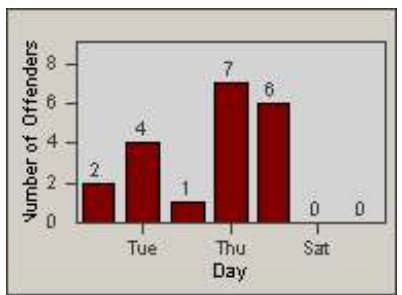

Redflex Redlight Offender Statistics

CONTRACT: Redding
 DATE FROM: 1/Jul/2010

LOCATION: RED-SHMA-01 Shasta St. and Market St.
 DATE TO: 31/Jul/2010

LANE 1

LANE 2

LANE 3

Redflex Redlight Offender Statistics

CONTRACT: Redding
 DATE FROM: 1/Jul/2010

LOCATION: RED-SHMA-01 Shasta St. and Market St.
 DATE TO: 31/Jul/2010

LANE 4

LANE 5

Redflex Redlight Offender Statistics

CONTRACT: Redding
 DATE FROM: 1/Jul/2010

LOCATION: RED-SHMA-01 Shasta St. and Market St.
 DATE TO: 31/Jul/2010