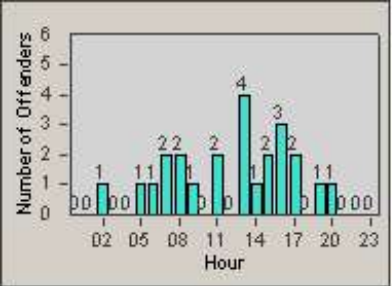

Redflex Redlight Offender Statistics

CONTRACT: Redding
 DATE FROM: 1/Jul/2010

LOCATION: RED-SHMA-01 Shasta St. and Market St.
 DATE TO: 31/Jul/2010

LANE 1

LANE 2

LANE 3

Redflex Redlight Offender Statistics

CONTRACT: Redding
 DATE FROM: 1/Jul/2010

LOCATION: RED-SHMA-01 Shasta St. and Market St.
 DATE TO: 31/Jul/2010

LANE 4

LANE 5

Redflex Redlight Offender Statistics

CONTRACT: Redding
 DATE FROM: 1/Jul/2010

LOCATION: RED-SHMA-01 Shasta St. and Market St.
 DATE TO: 31/Jul/2010