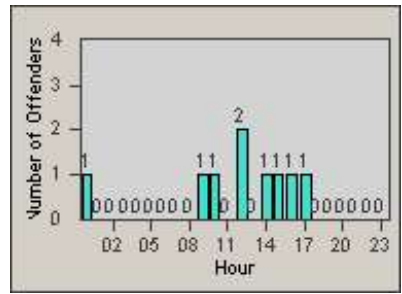

Redflex Redlight Offender Statistics

CONTRACT: Redding
 DATE FROM: 1/Jul/2010

LOCATION: RED-SHMA-01 Shasta St. and Market St.
 DATE TO: 31/Jul/2010

LANE 1

LANE 2

LANE 3

Redflex Redlight Offender Statistics

CONTRACT: Redding
 DATE FROM: 1/Jul/2010

LOCATION: RED-SHMA-01 Shasta St. and Market St.
 DATE TO: 31/Jul/2010

LANE 4

LANE 5

Redflex Redlight Offender Statistics

CONTRACT: Redding
 DATE FROM: 1/Jul/2010

LOCATION: RED-SHMA-01 Shasta St. and Market St.
 DATE TO: 31/Jul/2010