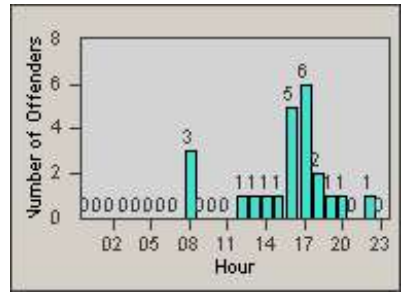

Redflex Redlight Offender Statistics

CONTRACT: Redding
 DATE FROM: 1/Jul/2010

LOCATION: RED-SHMA-01 Shasta St. and Market St.
 DATE TO: 31/Jul/2010

LANE 1

LANE 2

LANE 3

Redflex Redlight Offender Statistics

CONTRACT: Redding
 DATE FROM: 1/Jul/2010

LOCATION: RED-SHMA-01 Shasta St. and Market St.
 DATE TO: 31/Jul/2010

LANE 4

LANE 5

Redflex Redlight Offender Statistics

CONTRACT: Redding
 DATE FROM: 1/Jul/2010

LOCATION: RED-SHMA-01 Shasta St. and Market St.
 DATE TO: 31/Jul/2010