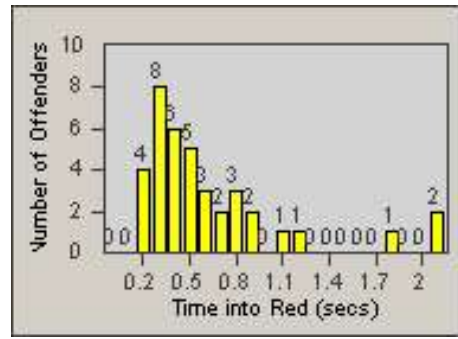

Redflex Redlight Offender Statistics

CONTRACT: Rocklin
 DATE FROM: 1/Jul/2010

LOCATION: ROC-PASU-01 Park Drive
 DATE TO: 31/Jul/2010

LANE 1

LANE 2

LANE 3

Redflex Redlight Offender Statistics

CONTRACT: Rocklin
 DATE FROM: 1/Jul/2010