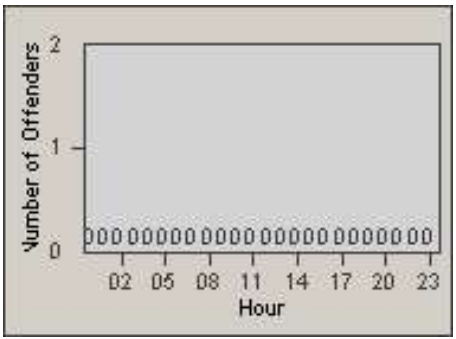

Redflex Redlight Offender Statistics

CONTRACT: Rocklin
 DATE FROM: 1/Jul/2010

LOCATION: ROC-PASU-01 Park Drive
 DATE TO: 31/Jul/2010

LANE 1

LANE 2

LANE 3

Redflex Redlight Offender Statistics

CONTRACT: Rocklin
 DATE FROM: 1/Jul/2010