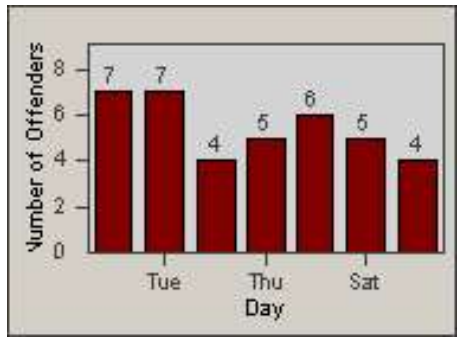

Redflex Redlight Offender Statistics

CONTRACT: Rocklin
 DATE FROM: 1/Jul/2010

LOCATION: ROC-PASU-01 Park Drive
 DATE TO: 31/Jul/2010

LANE 1

LANE 2

LANE 3

Redflex Redlight Offender Statistics

CONTRACT: Rocklin
 DATE FROM: 1/Jul/2010