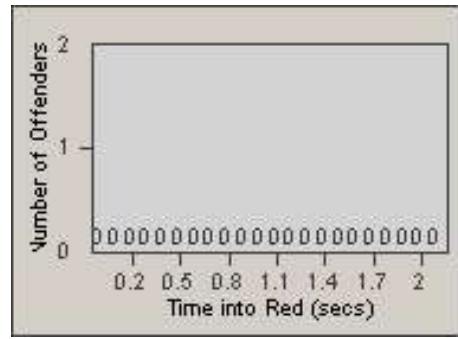

Redflex Redlight Offender Statistics

CONTRACT: Rocklin
 DATE FROM: 1/Jul/2010

LOCATION: ROC-PASU-01 Park Drive
 DATE TO: 31/Jul/2010

LANE 1

LANE 2

LANE 3

Redflex Redlight Offender Statistics

CONTRACT: Rocklin
 DATE FROM: 1/Jul/2010