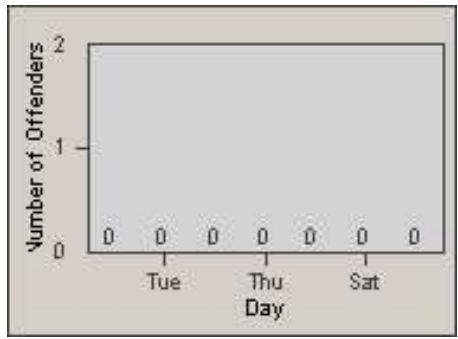

Redflex Redlight Offender Statistics

CONTRACT: Rocklin
 DATE FROM: 1/Jul/2010

LOCATION: ROC-PASU-01 Park Drive
 DATE TO: 31/Jul/2010

LANE 1

LANE 2

LANE 3

Redflex Redlight Offender Statistics

CONTRACT: Rocklin
 DATE FROM: 1/Jul/2010