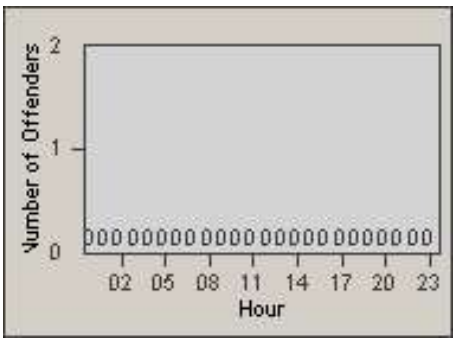

Redflex Redlight Offender Statistics

CONTRACT: Rocklin
 DATE FROM: 1/Jul/2010

LOCATION: ROC-PASU-01 Park Drive
 DATE TO: 31/Jul/2010

LANE 1

LANE 2

LANE 3

Redflex Redlight Offender Statistics

CONTRACT: Rocklin
 DATE FROM: 1/Jul/2010