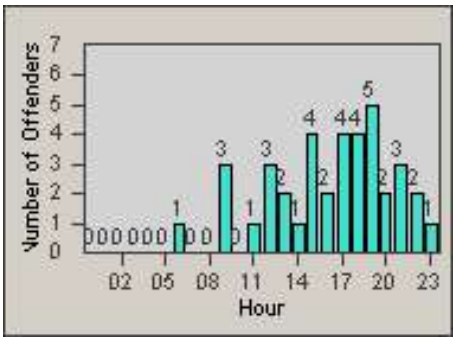

Redflex Redlight Offender Statistics

CONTRACT: Rocklin
 DATE FROM: 1/Jul/2010

LOCATION: ROC-PASU-01 Park Drive
 DATE TO: 31/Jul/2010

LANE 1

LANE 2

LANE 3

Redflex Redlight Offender Statistics

CONTRACT: Rocklin
 DATE FROM: 1/Jul/2010