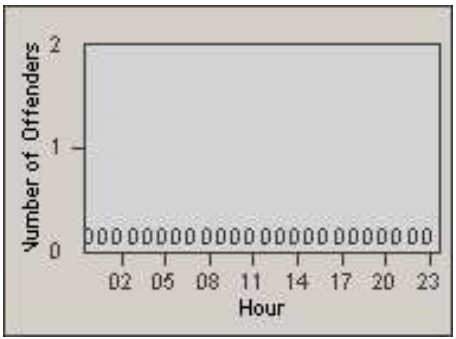

Redflex Redlight Offender Statistics

CONTRACT: Rocklin
 DATE FROM: 1/Sep/2008

LOCATION: ROC-PASU-01 Park Drive
 DATE TO: 30/Sep/2008

LANE 1

LANE 2

LANE 3

Redflex Redlight Offender Statistics

CONTRACT: Rocklin
 DATE FROM: 1/Sep/2008