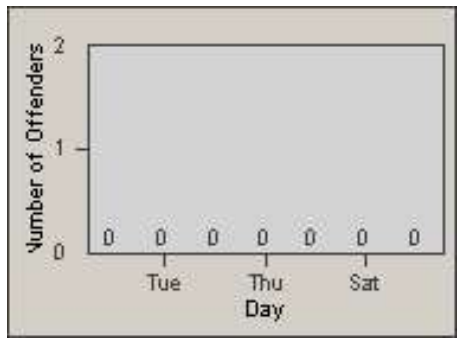

Redflex Redlight Offender Statistics

CONTRACT: Rocklin
 DATE FROM: 1/Sep/2008

LOCATION: ROC-PASU-01 Park Drive
 DATE TO: 30/Sep/2008

LANE 1

LANE 2

LANE 3

Redflex Redlight Offender Statistics

CONTRACT: Rocklin
 DATE FROM: 1/Sep/2008