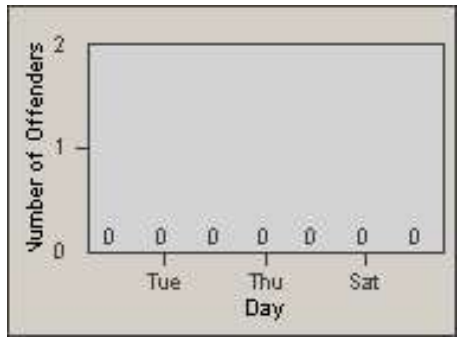

Redflex Redlight Offender Statistics

CONTRACT: Rocklin
 DATE FROM: 1/Sep/2008

LOCATION: ROC-PASU-01 Park Drive
 DATE TO: 30/Sep/2008

LANE 1

LANE 2

LANE 3

Redflex Redlight Offender Statistics

CONTRACT: Rocklin
 DATE FROM: 1/Sep/2008