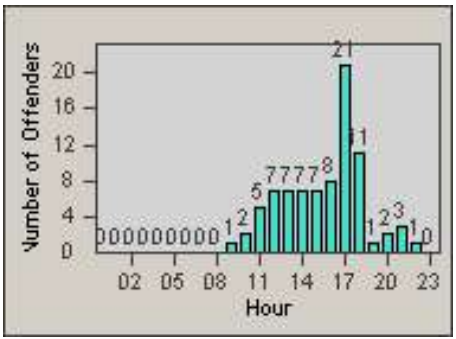

Redflex Redlight Offender Statistics

CONTRACT: Rocklin
 DATE FROM: 1/Sep/2008

LOCATION: ROC-PASU-01 Park Drive
 DATE TO: 30/Sep/2008

LANE 1

LANE 2

LANE 3

Redflex Redlight Offender Statistics

CONTRACT: Rocklin
 DATE FROM: 1/Sep/2008