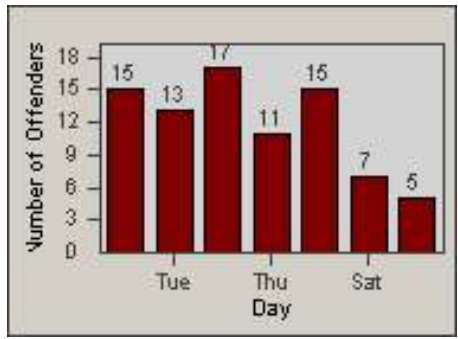

Redflex Redlight Offender Statistics

CONTRACT: Rocklin
 DATE FROM: 1/Sep/2008

LOCATION: ROC-PASU-01 Park Drive
 DATE TO: 30/Sep/2008

LANE 1

LANE 2

LANE 3

Redflex Redlight Offender Statistics

CONTRACT: Rocklin
 DATE FROM: 1/Sep/2008