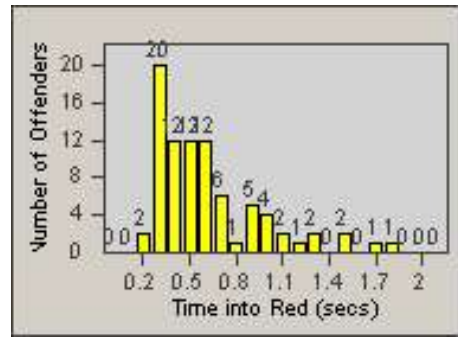

Redflex Redlight Offender Statistics

CONTRACT: Rocklin
 DATE FROM: 1/Sep/2008

LOCATION: ROC-PASU-01 Park Drive
 DATE TO: 30/Sep/2008

LANE 1

LANE 2

LANE 3

Redflex Redlight Offender Statistics

CONTRACT: Rocklin
 DATE FROM: 1/Sep/2008