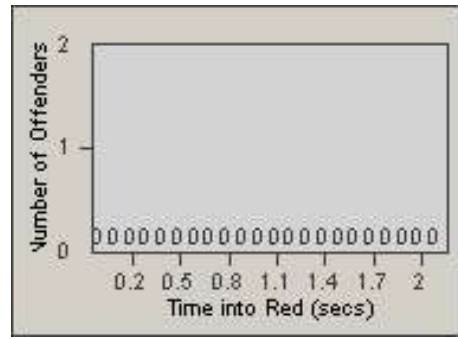

Redflex Redlight Offender Statistics

CONTRACT: Rocklin
 DATE FROM: 1/Sep/2008

LOCATION: ROC-PASU-01 Park Drive
 DATE TO: 30/Sep/2008

LANE 1

LANE 2

LANE 3

Redflex Redlight Offender Statistics

CONTRACT: Rocklin
 DATE FROM: 1/Sep/2008