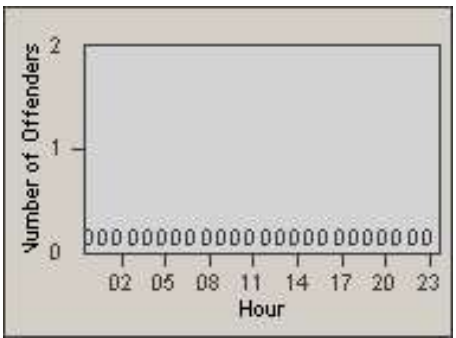

Redflex Redlight Offender Statistics

CONTRACT: Rocklin
 DATE FROM: 1/Sep/2008

LOCATION: ROC-PASU-01 Park Drive
 DATE TO: 30/Sep/2008

LANE 1

LANE 2

LANE 3

Redflex Redlight Offender Statistics

CONTRACT: Rocklin
 DATE FROM: 1/Sep/2008