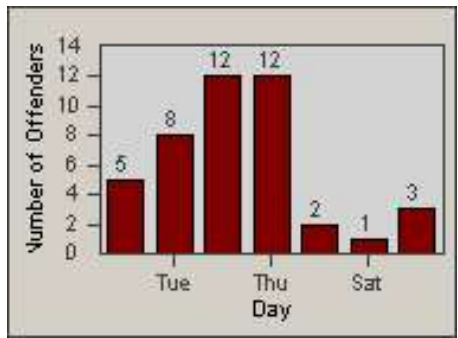

Redflex Redlight Offender Statistics

CONTRACT: Rocklin
 DATE FROM: 1/Sep/2008

LOCATION: ROC-ROIN-01 Rocklin Rd
 DATE TO: 30/Sep/2008

LANE 1

LANE 2

LANE 3

Redflex Redlight Offender Statistics

CONTRACT: Rocklin
 DATE FROM: 1/Sep/2008