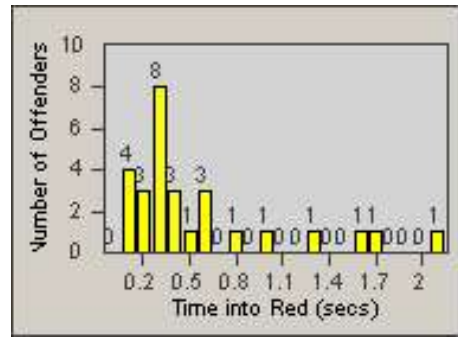

Redflex Redlight Offender Statistics

CONTRACT: Rocklin
 DATE FROM: 1/Sep/2008

LOCATION: ROC-ROIN-01 Rocklin Rd
 DATE TO: 30/Sep/2008

LANE 1

LANE 2

LANE 3

Redflex Redlight Offender Statistics

CONTRACT: Rocklin
 DATE FROM: 1/Sep/2008