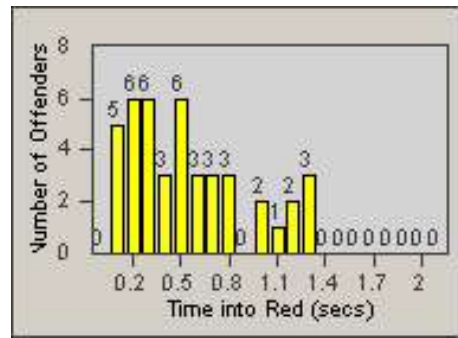

Redflex Redlight Offender Statistics

CONTRACT: Rocklin
 DATE FROM: 1/Sep/2008

LOCATION: ROC-ROIN-01 Rocklin Rd
 DATE TO: 30/Sep/2008

LANE 1

LANE 2

LANE 3

Redflex Redlight Offender Statistics

CONTRACT: Rocklin
 DATE FROM: 1/Sep/2008