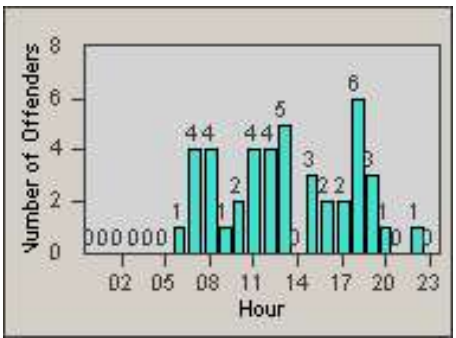

Redflex Redlight Offender Statistics

CONTRACT: Rocklin
 DATE FROM: 1/Sep/2008

LOCATION: ROC-ROIN-01 Rocklin Rd
 DATE TO: 30/Sep/2008

LANE 1

LANE 2

LANE 3

Redflex Redlight Offender Statistics

CONTRACT: Rocklin
 DATE FROM: 1/Sep/2008