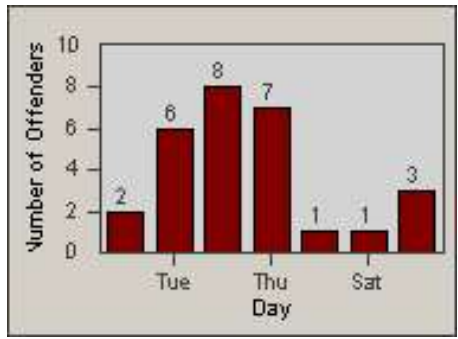

Redflex Redlight Offender Statistics

CONTRACT: Rocklin
 DATE FROM: 1/Sep/2008

LOCATION: ROC-ROIN-01 Rocklin Rd
 DATE TO: 30/Sep/2008

LANE 1

LANE 2

LANE 3

Redflex Redlight Offender Statistics

CONTRACT: Rocklin
 DATE FROM: 1/Sep/2008