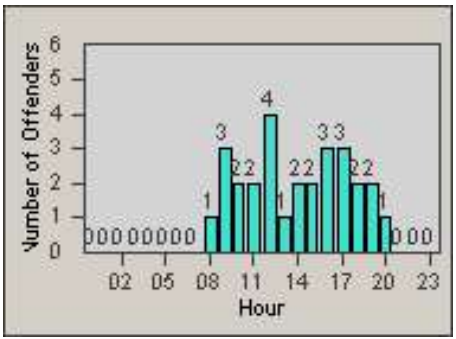

Redflex Redlight Offender Statistics

CONTRACT: Rocklin
 DATE FROM: 1/Sep/2008

LOCATION: ROC-ROIN-01 Rocklin Rd
 DATE TO: 30/Sep/2008

LANE 1

LANE 2

LANE 3

Redflex Redlight Offender Statistics

CONTRACT: Rocklin
 DATE FROM: 1/Sep/2008