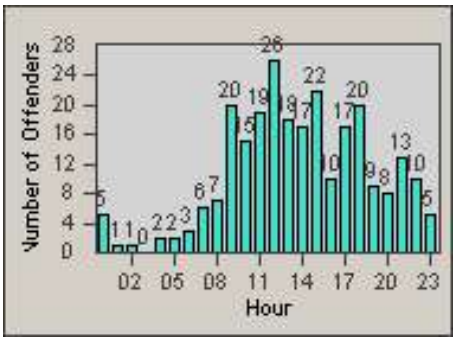

Redflex Redlight Offender Statistics

CONTRACT: Rocklin
 DATE FROM: 1/Sep/2008

LOCATION: ROC-ROIN-01 Rocklin Rd
 DATE TO: 30/Sep/2008

LANE 1

LANE 2

LANE 3

Redflex Redlight Offender Statistics

CONTRACT: Rocklin
 DATE FROM: 1/Sep/2008