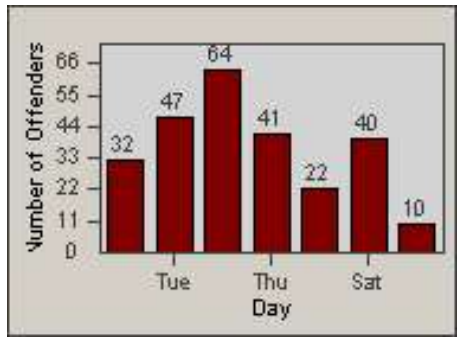

Redflex Redlight Offender Statistics

CONTRACT: Rocklin
 DATE FROM: 1/Sep/2008

LOCATION: ROC-ROIN-01 Rocklin Rd
 DATE TO: 30/Sep/2008

LANE 1

LANE 2

LANE 3

Redflex Redlight Offender Statistics

CONTRACT: Rocklin
 DATE FROM: 1/Sep/2008