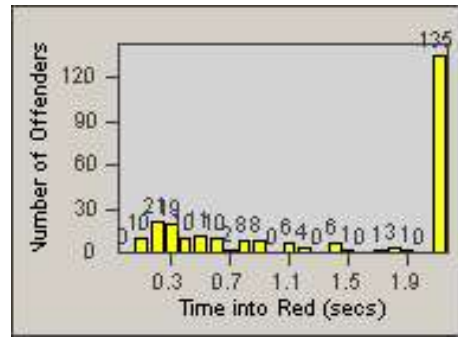

Redflex Redlight Offender Statistics

CONTRACT: Rocklin
 DATE FROM: 1/Sep/2008

LOCATION: ROC-ROIN-01 Rocklin Rd
 DATE TO: 30/Sep/2008

LANE 1

LANE 2

LANE 3

Redflex Redlight Offender Statistics

CONTRACT: Rocklin
 DATE FROM: 1/Sep/2008