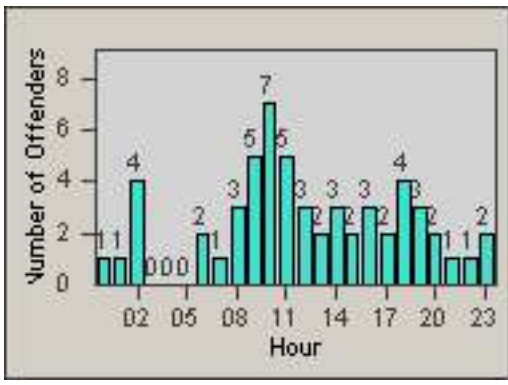

Redflex Redlight Offender Statistics

CONTRACT: Sacramento
DATE FROM: 23-Feb-2011

LOCATION: SAC-ARCH-01 Challenge Way
DATE TO: 23-Mar-2011

LANE 1