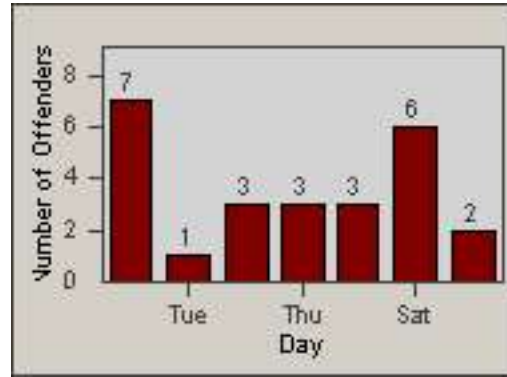

# Redflex Redlight Offender Statistics

**CONTRACT:** Sacramento      **LOCATION:** SAC-ARCH-01 Challenge Way  
**DATE FROM:** 23-Feb-2011      **DATE TO:** 23-Mar-2011

LANE 4

LANE 5