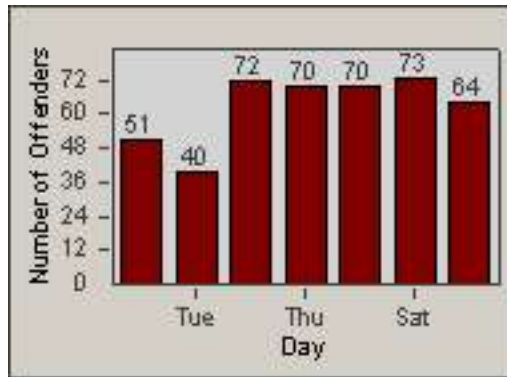

Redflex Redlight Offender Statistics

CONTRACT: Sacramento   **LOCATION:** SAC-ARCH-01 Challenge Way
DATE FROM: 23-Feb-2011   **DATE TO:** 23-Mar-2011