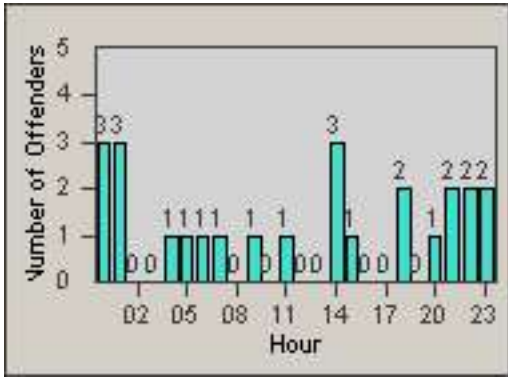

# Redflex Redlight Offender Statistics

**CONTRACT:** Sacramento      **LOCATION:** SAC-ARCH-01 Challenge Way  
**DATE FROM:** 23-Feb-2011      **DATE TO:** 23-Mar-2011

LANE 4

LANE 5