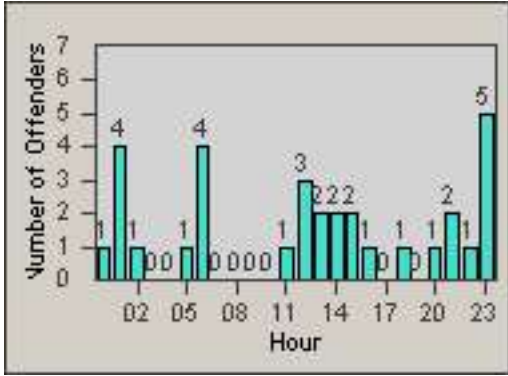

Redflex Redlight Offender Statistics

CONTRACT: Sacramento
DATE FROM: 23-Feb-2011

LOCATION: SAC-ARCH-01 Challenge Way
DATE TO: 23-Mar-2011

LANE 1

LANE 2

LANE 3