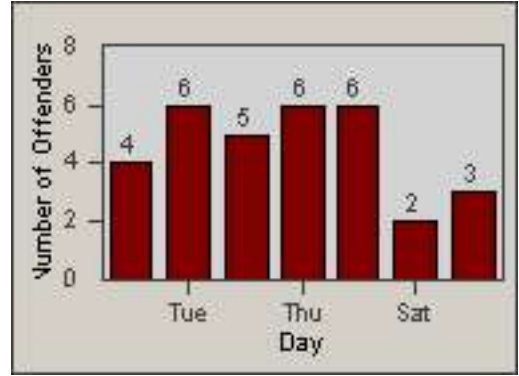

Redflex Redlight Offender Statistics

CONTRACT: Sacramento
DATE FROM: 23-Feb-2011

LOCATION: SAC-ARCH-01 Challenge Way
DATE TO: 23-Mar-2011

LANE 1

LANE 2

LANE 3