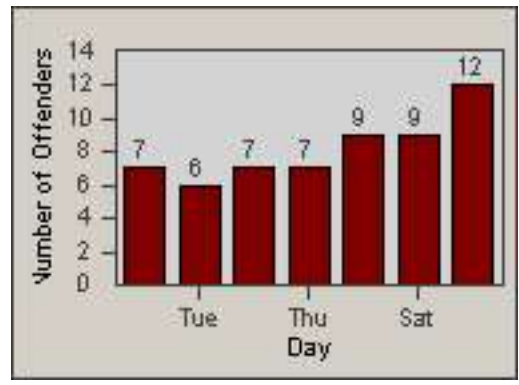

Redflex Redlight Offender Statistics

CONTRACT: Sacramento
DATE FROM: 23-Feb-2011

LOCATION: SAC-ARCH-01 Challenge Way
DATE TO: 23-Mar-2011

LANE 1