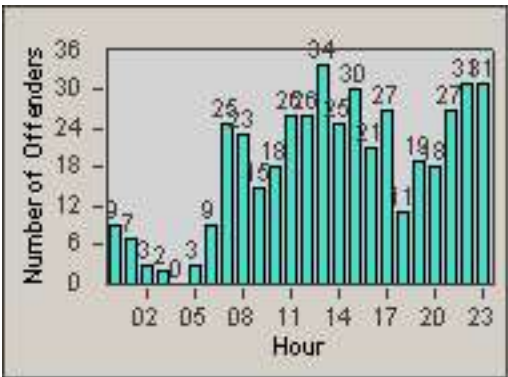

# Redflex Redlight Offender Statistics

**CONTRACT:** Sacramento      **LOCATION:** SAC-ARCH-01 Challenge Way  
**DATE FROM:** 23-Feb-2011      **DATE TO:** 23-Mar-2011

LANE 4

LANE 5

# Redflex Redlight Offender Statistics

**CONTRACT:** Sacramento      **LOCATION:** SAC-ARCH-01 Challenge Way  
**DATE FROM:** 23-Feb-2011      **DATE TO:** 23-Mar-2011