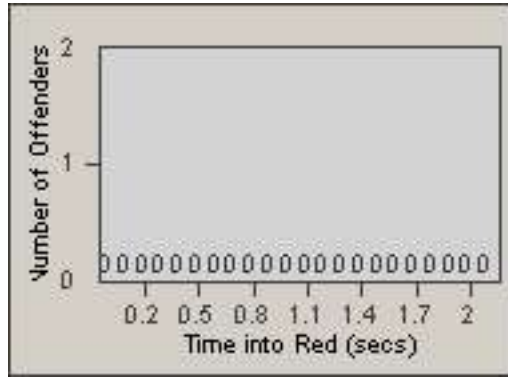

# Redflex Redlight Offender Statistics

CONTRACT: Sacramento  
DATE FROM: 30-Nov-2011

LOCATION: SAC-ELDJ-01 Don Julio Blvd and Elkhorn Blvd  
DATE TO: 30-Dec-2011

LANE 6

LANE TOTAL