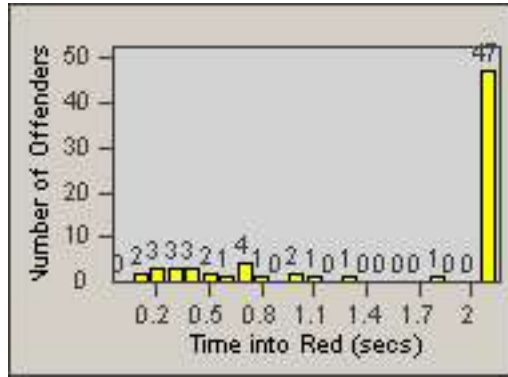

# Redflex Redlight Offender Statistics

CONTRACT: Sacramento  
 DATE FROM: 30-Nov-2011

LOCATION: SAC-ELDJ-01 Don Julio Blvd and Elkhorn Blvd  
 DATE TO: 30-Dec-2011

LANE 4

LANE 5

# Redflex Redlight Offender Statistics

CONTRACT: Sacramento  
DATE FROM: 30-Nov-2011

LOCATION: SAC-ELDJ-01 Don Julio Blvd and Elkhorn Blvd  
DATE TO: 30-Dec-2011

LANE 6

LANE TOTAL