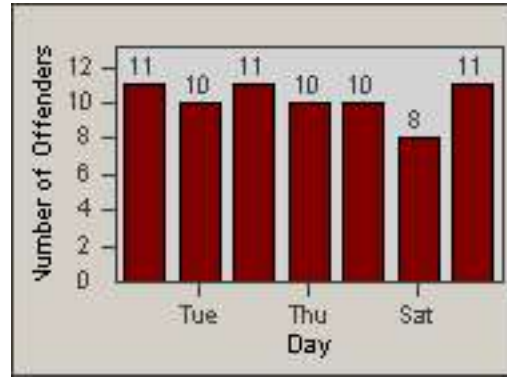

# Redflex Redlight Offender Statistics

CONTRACT: Sacramento  
 DATE FROM: 30-Nov-2011

LOCATION: SAC-ELDJ-01 Don Julio Blvd and Elkhorn Blvd  
 DATE TO: 30-Dec-2011

LANE 4

LANE 5