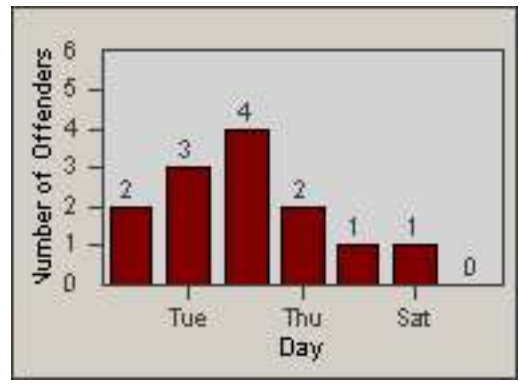

Redflex Redlight Offender Statistics

CONTRACT: Sacramento
DATE FROM: 30-Nov-2011

LOCATION: SAC-ELDJ-01 Don Julio Blvd and Elkhorn Blvd
DATE TO: 30-Dec-2011

LANE 1