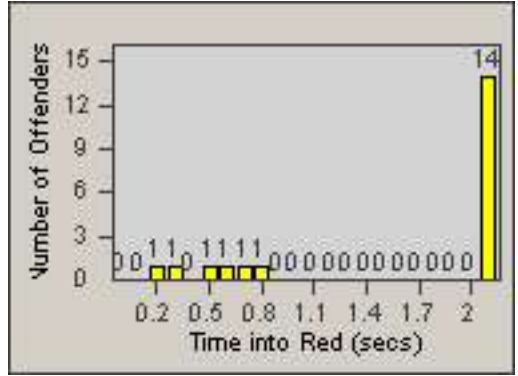

Redflex Redlight Offender Statistics

CONTRACT: Sacramento
DATE FROM: 30-Nov-2011

LOCATION: SAC-ELDJ-01 Don Julio Blvd and Elkhorn Blvd
DATE TO: 30-Dec-2011

LANE 1

LANE 2

LANE 3