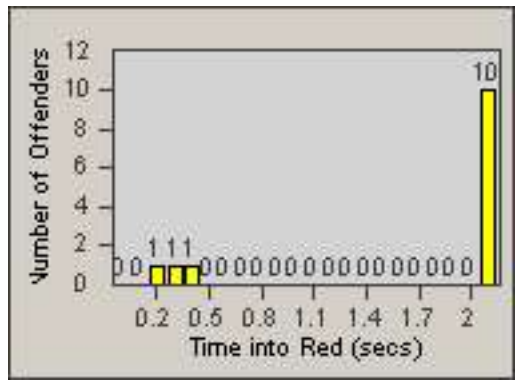

Redflex Redlight Offender Statistics

CONTRACT: Sacramento
DATE FROM: 30-Nov-2011

LOCATION: SAC-ELDJ-01 Don Julio Blvd and Elkhorn Blvd
DATE TO: 30-Dec-2011

LANE 1