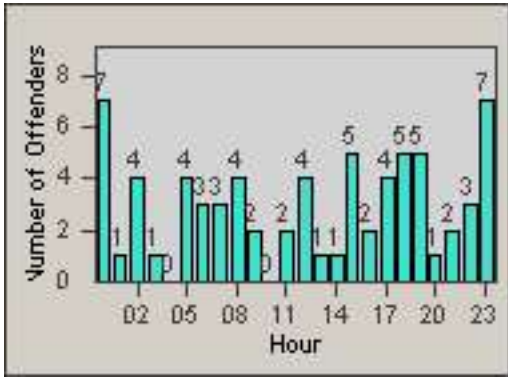

# Redflex Redlight Offender Statistics

CONTRACT: Sacramento  
 DATE FROM: 30-Nov-2011

LOCATION: SAC-ELDJ-01 Don Julio Blvd and Elkhorn Blvd  
 DATE TO: 30-Dec-2011

LANE 4

LANE 5

# Redflex Redlight Offender Statistics

CONTRACT: Sacramento  
DATE FROM: 30-Nov-2011

LOCATION: SAC-ELDJ-01 Don Julio Blvd and Elkhorn Blvd  
DATE TO: 30-Dec-2011

LANE 6

LANE TOTAL