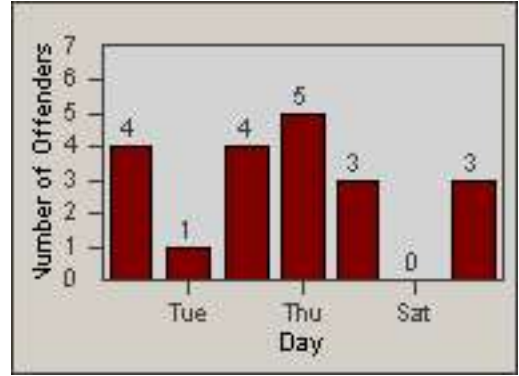

Redflex Redlight Offender Statistics

CONTRACT: Sacramento
DATE FROM: 30-Nov-2011

LOCATION: SAC-ELDJ-01 Don Julio Blvd and Elkhorn Blvd
DATE TO: 30-Dec-2011

LANE 1

LANE 2

LANE 3