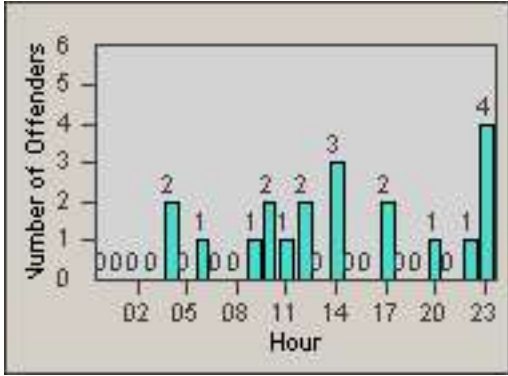

Redflex Redlight Offender Statistics

CONTRACT: Sacramento
DATE FROM: 30-Nov-2011

LOCATION: SAC-ELDJ-01 Don Julio Blvd and Elkhorn Blvd
DATE TO: 30-Dec-2011

LANE 1

LANE 2

LANE 3