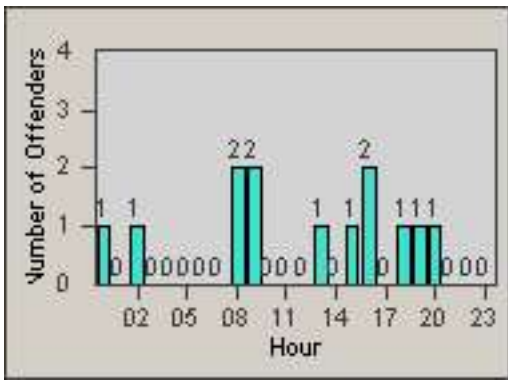

Redflex Redlight Offender Statistics

CONTRACT: Sacramento
DATE FROM: 30-Nov-2011

LOCATION: SAC-ELDJ-01 Don Julio Blvd and Elkhorn Blvd
DATE TO: 30-Dec-2011

LANE 1