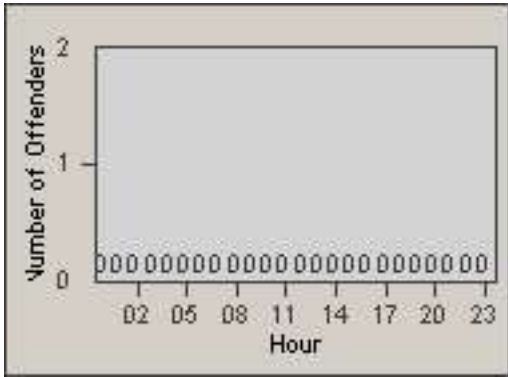

# Redflex Redlight Offender Statistics

CONTRACT: Sacramento  
DATE FROM: 30-Nov-2011

LOCATION: SAC-ELDJ-01 Don Julio Blvd and Elkhorn Blvd  
DATE TO: 30-Dec-2011

LANE 6

LANE TOTAL