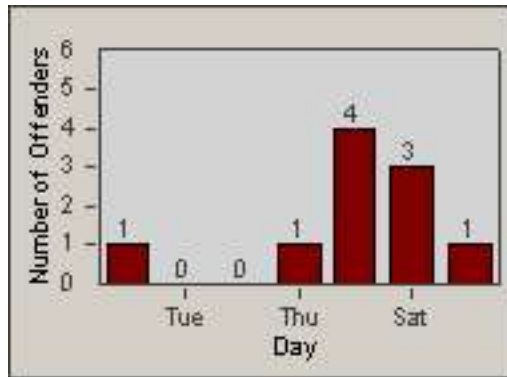

Redflex Redlight Offender Statistics

CONTRACT: Sacramento
 DATE FROM: 01-Apr-2011

LOCATION: SAC-ARWA-01 Arden Way and Watt Avenue
 DATE TO: 30-Apr-2011

LANE 1

LANE 2

LANE 3

Redflex Redlight Offender Statistics

CONTRACT: Sacramento
 DATE FROM: 01-Apr-2011

LOCATION: SAC-ARWA-01 Arden Way and Watt Avenue
 DATE TO: 30-Apr-2011

LANE 4

LANE 5

Redflex Redlight Offender Statistics

CONTRACT: Sacramento
 DATE FROM: 01-Apr-2011