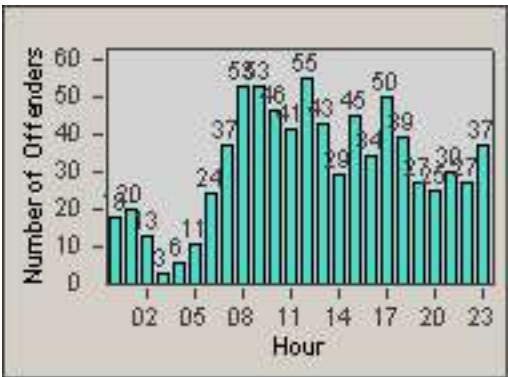

CONTRACT: Sacramento
 DATE FROM: 01-Apr-2011

LOCATION: SAC-ARWA-01 Arden Way and Watt Avenue
 DATE TO: 30-Apr-2011

LANE 4

LANE 5

Redflex Redlight Offender Statistics

CONTRACT: Sacramento
 DATE FROM: 01-Apr-2011

LOCATION: SAC-ARWA-01 Arden Way and Watt Avenue
 DATE TO: 30-Apr-2011

LANE 6

LANE TOTAL

Redflex Redlight Offender Statistics

CONTRACT: Sacramento
 DATE FROM: 01-Apr-2011

LOCATION: SAC-ARWA-01 Arden Way and Watt Avenue
 DATE TO: 30-Apr-2011