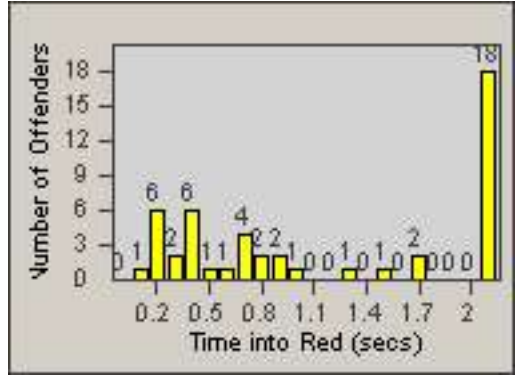

Redflex Redlight Offender Statistics

CONTRACT: Sacramento
 DATE FROM: 01-Apr-2011

LOCATION: SAC-ARWA-01 Arden Way and Watt Avenue
 DATE TO: 30-Apr-2011

LANE 1

LANE 2

LANE 3

Redflex Redlight Offender Statistics

CONTRACT: Sacramento
 DATE FROM: 01-Apr-2011

LOCATION: SAC-ARWA-01 Arden Way and Watt Avenue
 DATE TO: 30-Apr-2011

LANE 4

LANE 5

Redflex Redlight Offender Statistics

CONTRACT: Sacramento
 DATE FROM: 01-Apr-2011