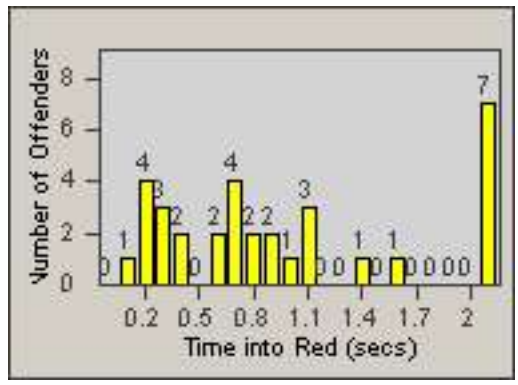

Redflex Redlight Offender Statistics

CONTRACT: Sacramento
 DATE FROM: 01-Apr-2011

LOCATION: SAC-ARWA-01 Arden Way and Watt Avenue
 DATE TO: 30-Apr-2011

LANE 1

LANE 2

LANE 3

Redflex Redlight Offender Statistics

CONTRACT: Sacramento
 DATE FROM: 01-Apr-2011

LOCATION: SAC-ARWA-01 Arden Way and Watt Avenue
 DATE TO: 30-Apr-2011

LANE 4

LANE 5

Redflex Redlight Offender Statistics

CONTRACT: Sacramento
 DATE FROM: 01-Apr-2011