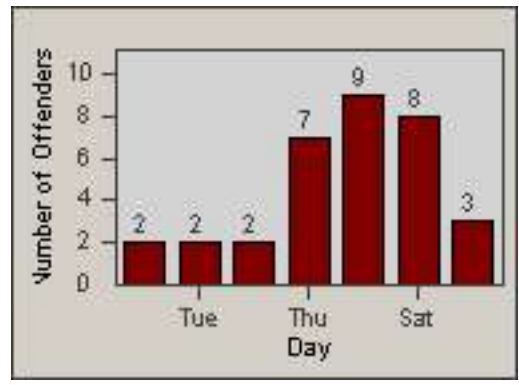

Redflex Redlight Offender Statistics

CONTRACT: Sacramento
 DATE FROM: 01-Apr-2011

LOCATION: SAC-ARWA-01 Arden Way and Watt Avenue
 DATE TO: 30-Apr-2011

LANE 1

LANE 2

LANE 3

Redflex Redlight Offender Statistics

CONTRACT: Sacramento
 DATE FROM: 01-Apr-2011

LOCATION: SAC-ARWA-01 Arden Way and Watt Avenue
 DATE TO: 30-Apr-2011

LANE 4

LANE 5

Redflex Redlight Offender Statistics

CONTRACT: Sacramento
 DATE FROM: 01-Apr-2011