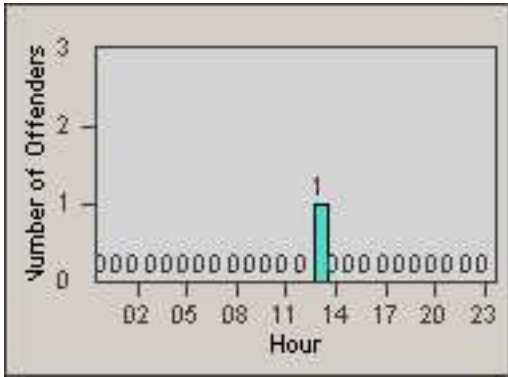

Redflex Redlight Offender Statistics

CONTRACT: Sacramento
 DATE FROM: 01-Apr-2011

LOCATION: SAC-ARWA-01 Arden Way and Watt Avenue
 DATE TO: 30-Apr-2011

LANE 1

LANE 2

LANE 3

Redflex Redlight Offender Statistics

CONTRACT: Sacramento
 DATE FROM: 01-Apr-2011

LOCATION: SAC-ARWA-01 Arden Way and Watt Avenue
 DATE TO: 30-Apr-2011

LANE 4

LANE 5

Redflex Redlight Offender Statistics

CONTRACT: Sacramento
 DATE FROM: 01-Apr-2011