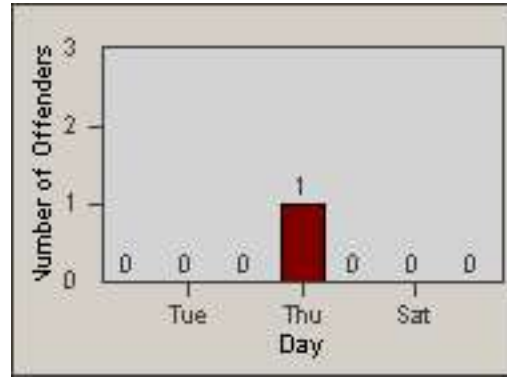

Redflex Redlight Offender Statistics

CONTRACT: Sacramento
 DATE FROM: 01-Apr-2011

LOCATION: SAC-ARWA-01 Arden Way and Watt Avenue
 DATE TO: 30-Apr-2011

LANE 1

LANE 2

LANE 3

Redflex Redlight Offender Statistics

CONTRACT: Sacramento
 DATE FROM: 01-Apr-2011

LOCATION: SAC-ARWA-01 Arden Way and Watt Avenue
 DATE TO: 30-Apr-2011

LANE 4

LANE 5

Redflex Redlight Offender Statistics

CONTRACT: Sacramento
 DATE FROM: 01-Apr-2011