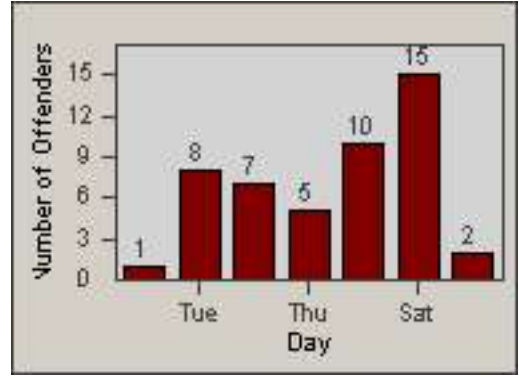

Redflex Redlight Offender Statistics

CONTRACT: Sacramento
 DATE FROM: 01-Apr-2011

LOCATION: SAC-ARWA-01 Arden Way and Watt Avenue
 DATE TO: 30-Apr-2011

LANE 1

LANE 2

LANE 3

Redflex Redlight Offender Statistics

CONTRACT: Sacramento
 DATE FROM: 01-Apr-2011

LOCATION: SAC-ARWA-01 Arden Way and Watt Avenue
 DATE TO: 30-Apr-2011

LANE 4

LANE 5

Redflex Redlight Offender Statistics

CONTRACT: Sacramento
 DATE FROM: 01-Apr-2011