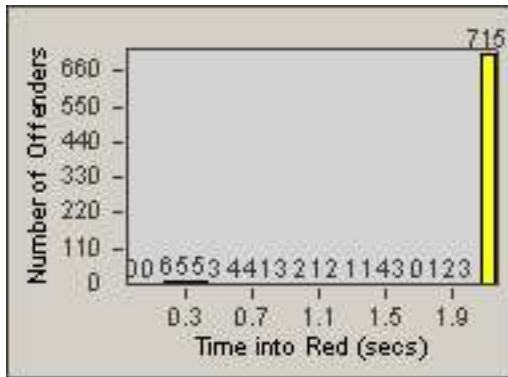

CONTRACT: Sacramento
 DATE FROM: 01-Apr-2011

LOCATION: SAC-ARWA-01 Arden Way and Watt Avenue
 DATE TO: 30-Apr-2011

LANE 4

LANE 5

Redflex Redlight Offender Statistics

CONTRACT: Sacramento
 DATE FROM: 01-Apr-2011

LOCATION: SAC-ARWA-01 Arden Way and Watt Avenue
 DATE TO: 30-Apr-2011

LANE 6

LANE TOTAL

Redflex Redlight Offender Statistics

CONTRACT: Sacramento
 DATE FROM: 01-Apr-2011

LOCATION: SAC-ARWA-01 Arden Way and Watt Avenue
 DATE TO: 30-Apr-2011