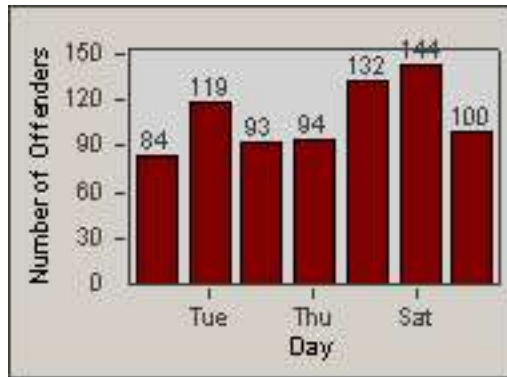

Redflex Redlight Offender Statistics

CONTRACT: Sacramento
DATE FROM: 01-Apr-2011

LOCATION: SAC-ARWA-01 Arden Way and Watt Avenue
DATE TO: 30-Apr-2011