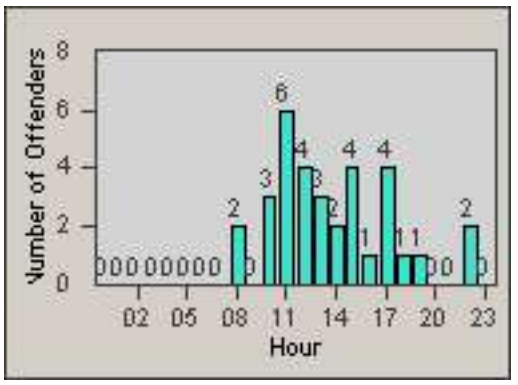

Redflex Redlight Offender Statistics

CONTRACT: Sacramento
 DATE FROM: 01-Apr-2011

LOCATION: SAC-ARWA-01 Arden Way and Watt Avenue
 DATE TO: 30-Apr-2011

LANE 1

LANE 2

LANE 3

Redflex Redlight Offender Statistics

CONTRACT: Sacramento
 DATE FROM: 01-Apr-2011

LOCATION: SAC-ARWA-01 Arden Way and Watt Avenue
 DATE TO: 30-Apr-2011

LANE 4

LANE 5

Redflex Redlight Offender Statistics

CONTRACT: Sacramento
 DATE FROM: 01-Apr-2011