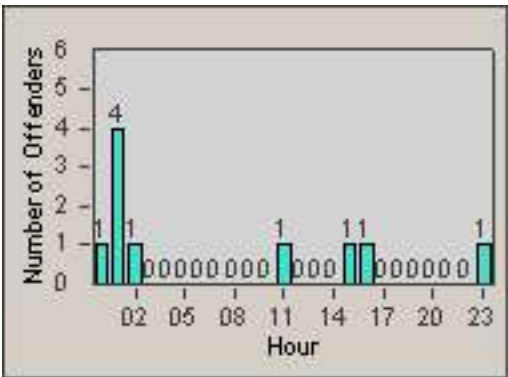

Redflex Redlight Offender Statistics

CONTRACT: Sacramento
 DATE FROM: 01-Apr-2011

LOCATION: SAC-ARWA-01 Arden Way and Watt Avenue
 DATE TO: 30-Apr-2011

LANE 1

LANE 2

LANE 3

Redflex Redlight Offender Statistics

CONTRACT: Sacramento
 DATE FROM: 01-Apr-2011

LOCATION: SAC-ARWA-01 Arden Way and Watt Avenue
 DATE TO: 30-Apr-2011

LANE 4

LANE 5

Redflex Redlight Offender Statistics

CONTRACT: Sacramento
 DATE FROM: 01-Apr-2011

LOCATION: SAC-ARWA-01 Arden Way and Watt Avenue
 DATE TO: 30-Apr-2011

LANE 6

LANE TOTAL

Redflex Redlight Offender Statistics

CONTRACT: Sacramento
 DATE FROM: 01-Apr-2011

LOCATION: SAC-ARWA-01 Arden Way and Watt Avenue
 DATE TO: 30-Apr-2011