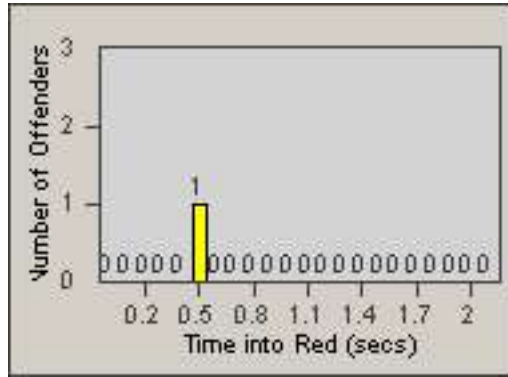

Redflex Redlight Offender Statistics

CONTRACT: Sacramento
 DATE FROM: 01-Apr-2011

LOCATION: SAC-ARWA-01 Arden Way and Watt Avenue
 DATE TO: 30-Apr-2011

LANE 1

LANE 2

LANE 3

Redflex Redlight Offender Statistics

CONTRACT: Sacramento
 DATE FROM: 01-Apr-2011

LOCATION: SAC-ARWA-01 Arden Way and Watt Avenue
 DATE TO: 30-Apr-2011

LANE 4

LANE 5

Redflex Redlight Offender Statistics

CONTRACT: Sacramento
 DATE FROM: 01-Apr-2011