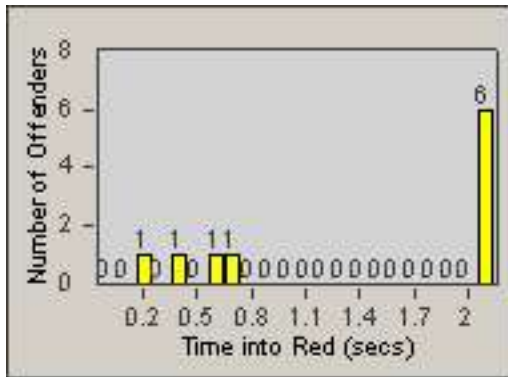

Redflex Redlight Offender Statistics

CONTRACT: Sacramento
 DATE FROM: 01-Apr-2011

LOCATION: SAC-ARWA-01 Arden Way and Watt Avenue
 DATE TO: 30-Apr-2011

LANE 1

LANE 2

LANE 3

Redflex Redlight Offender Statistics

CONTRACT: Sacramento
 DATE FROM: 01-Apr-2011

LOCATION: SAC-ARWA-01 Arden Way and Watt Avenue
 DATE TO: 30-Apr-2011

LANE 4

LANE 5

Redflex Redlight Offender Statistics

CONTRACT: Sacramento
 DATE FROM: 01-Apr-2011