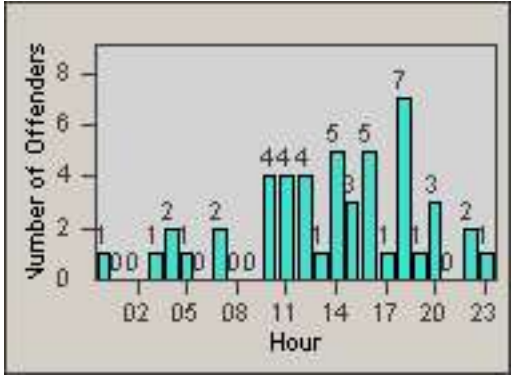

Redflex Redlight Offender Statistics

CONTRACT: Sacramento
 DATE FROM: 01-Apr-2011

LOCATION: SAC-ARWA-01 Arden Way and Watt Avenue
 DATE TO: 30-Apr-2011

LANE 1

LANE 2

LANE 3

Redflex Redlight Offender Statistics

CONTRACT: Sacramento
 DATE FROM: 01-Apr-2011

LOCATION: SAC-ARWA-01 Arden Way and Watt Avenue
 DATE TO: 30-Apr-2011

LANE 4

LANE 5

Redflex Redlight Offender Statistics

CONTRACT: Sacramento
 DATE FROM: 01-Apr-2011

LOCATION: SAC-ARWA-01 Arden Way and Watt Avenue
 DATE TO: 30-Apr-2011

LANE 6

LANE TOTAL

Redflex Redlight Offender Statistics

CONTRACT: Sacramento
 DATE FROM: 01-Apr-2011

LOCATION: SAC-ARWA-01 Arden Way and Watt Avenue
 DATE TO: 30-Apr-2011