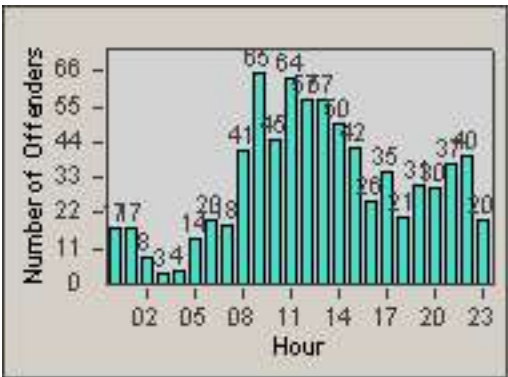

CONTRACT: Sacramento
 DATE FROM: 01-Jan-2011

LOCATION: SAC-ARWA-01 Arden Way and Watt Avenue
 DATE TO: 31-Jan-2011

LANE 4

LANE 5

Redflex Redlight Offender Statistics

CONTRACT: Sacramento
 DATE FROM: 01-Jan-2011

LOCATION: SAC-ARWA-01 Arden Way and Watt Avenue
 DATE TO: 31-Jan-2011

LANE 6

LANE TOTAL

Redflex Redlight Offender Statistics

CONTRACT: Sacramento
 DATE FROM: 01-Jan-2011

LOCATION: SAC-ARWA-01 Arden Way and Watt Avenue
 DATE TO: 31-Jan-2011