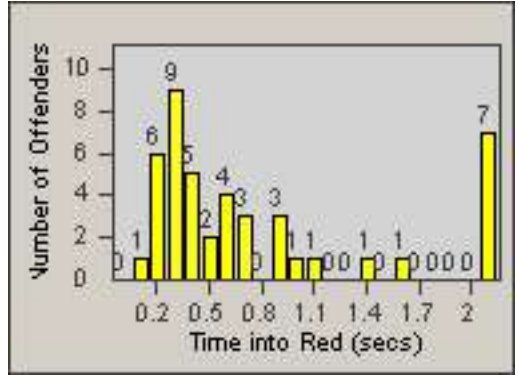

Redflex Redlight Offender Statistics

CONTRACT: Sacramento
 DATE FROM: 01-Jan-2011

LOCATION: SAC-ARWA-01 Arden Way and Watt Avenue
 DATE TO: 31-Jan-2011

LANE 1

LANE 2

LANE 3

Redflex Redlight Offender Statistics

CONTRACT: Sacramento
 DATE FROM: 01-Jan-2011

LOCATION: SAC-ARWA-01 Arden Way and Watt Avenue
 DATE TO: 31-Jan-2011

LANE 4

LANE 5

Redflex Redlight Offender Statistics

CONTRACT: Sacramento
 DATE FROM: 01-Jan-2011