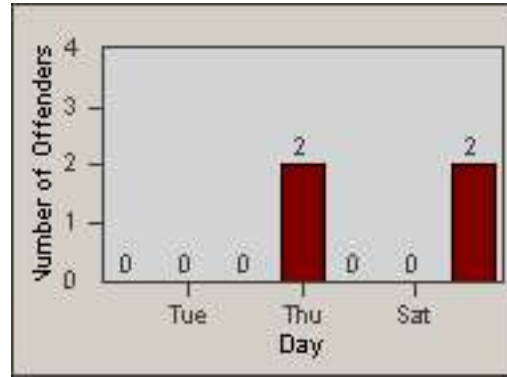

Redflex Redlight Offender Statistics

CONTRACT: Sacramento
 DATE FROM: 01-Jan-2011

LOCATION: SAC-ARWA-01 Arden Way and Watt Avenue
 DATE TO: 31-Jan-2011

LANE 1

LANE 2

LANE 3

Redflex Redlight Offender Statistics

CONTRACT: Sacramento
 DATE FROM: 01-Jan-2011

LOCATION: SAC-ARWA-01 Arden Way and Watt Avenue
 DATE TO: 31-Jan-2011

LANE 4

LANE 5

Redflex Redlight Offender Statistics

CONTRACT: Sacramento
 DATE FROM: 01-Jan-2011