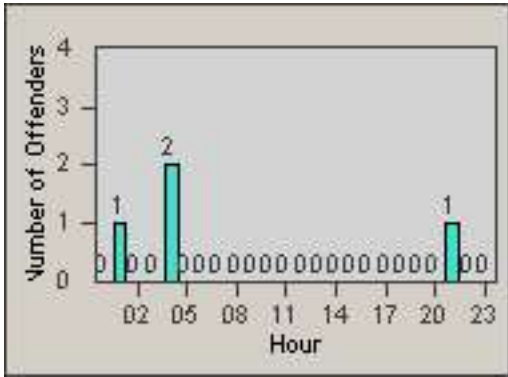

Redflex Redlight Offender Statistics

CONTRACT: Sacramento
 DATE FROM: 01-Jan-2011

LOCATION: SAC-ARWA-01 Arden Way and Watt Avenue
 DATE TO: 31-Jan-2011

LANE 1

LANE 2

LANE 3

Redflex Redlight Offender Statistics

CONTRACT: Sacramento
 DATE FROM: 01-Jan-2011

LOCATION: SAC-ARWA-01 Arden Way and Watt Avenue
 DATE TO: 31-Jan-2011

LANE 4

LANE 5

Redflex Redlight Offender Statistics

CONTRACT: Sacramento
 DATE FROM: 01-Jan-2011

LOCATION: SAC-ARWA-01 Arden Way and Watt Avenue
 DATE TO: 31-Jan-2011

LANE 6

LANE TOTAL

Redflex Redlight Offender Statistics

CONTRACT: Sacramento
 DATE FROM: 01-Jan-2011

LOCATION: SAC-ARWA-01 Arden Way and Watt Avenue
 DATE TO: 31-Jan-2011