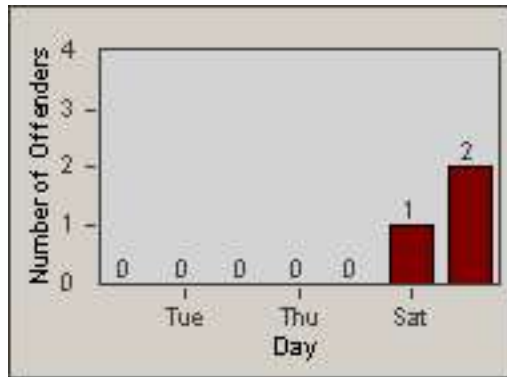

Redflex Redlight Offender Statistics

CONTRACT: Sacramento
 DATE FROM: 01-Jan-2011

LOCATION: SAC-ARWA-01 Arden Way and Watt Avenue
 DATE TO: 31-Jan-2011

LANE 1

LANE 2

LANE 3

Redflex Redlight Offender Statistics

CONTRACT: Sacramento
 DATE FROM: 01-Jan-2011

LOCATION: SAC-ARWA-01 Arden Way and Watt Avenue
 DATE TO: 31-Jan-2011

LANE 4

LANE 5

Redflex Redlight Offender Statistics

CONTRACT: Sacramento
 DATE FROM: 01-Jan-2011