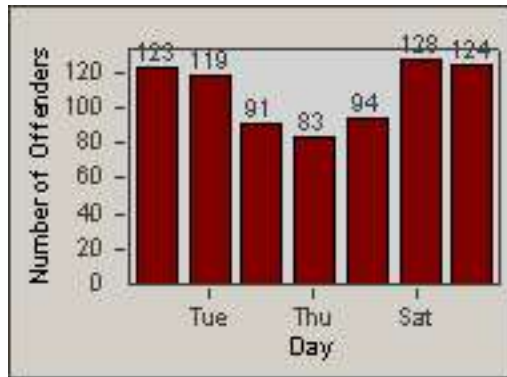

Redflex Redlight Offender Statistics

CONTRACT: Sacramento
DATE FROM: 01-Jan-2011

LOCATION: SAC-ARWA-01 Arden Way and Watt Avenue
DATE TO: 31-Jan-2011