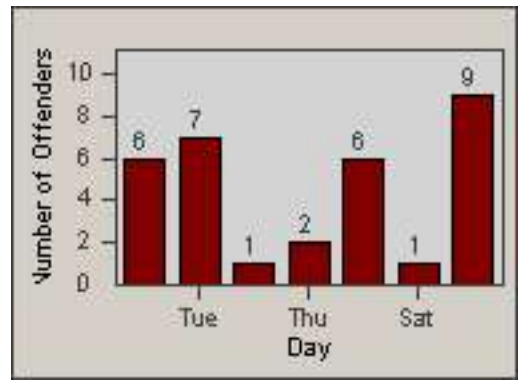

Redflex Redlight Offender Statistics

CONTRACT: Sacramento
 DATE FROM: 01-Jan-2011

LOCATION: SAC-ARWA-01 Arden Way and Watt Avenue
 DATE TO: 31-Jan-2011

LANE 1

LANE 2

LANE 3

Redflex Redlight Offender Statistics

CONTRACT: Sacramento
 DATE FROM: 01-Jan-2011

LOCATION: SAC-ARWA-01 Arden Way and Watt Avenue
 DATE TO: 31-Jan-2011

LANE 4

LANE 5

Redflex Redlight Offender Statistics

CONTRACT: Sacramento
 DATE FROM: 01-Jan-2011