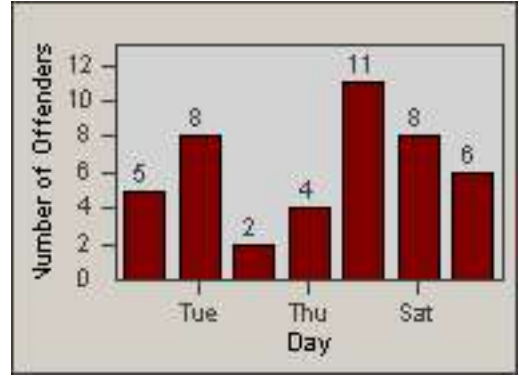

Redflex Redlight Offender Statistics

CONTRACT: Sacramento
 DATE FROM: 01-Jan-2011

LOCATION: SAC-ARWA-01 Arden Way and Watt Avenue
 DATE TO: 31-Jan-2011

LANE 1

LANE 2

LANE 3

Redflex Redlight Offender Statistics

CONTRACT: Sacramento
 DATE FROM: 01-Jan-2011

LOCATION: SAC-ARWA-01 Arden Way and Watt Avenue
 DATE TO: 31-Jan-2011

LANE 4

LANE 5

Redflex Redlight Offender Statistics

CONTRACT: Sacramento
 DATE FROM: 01-Jan-2011