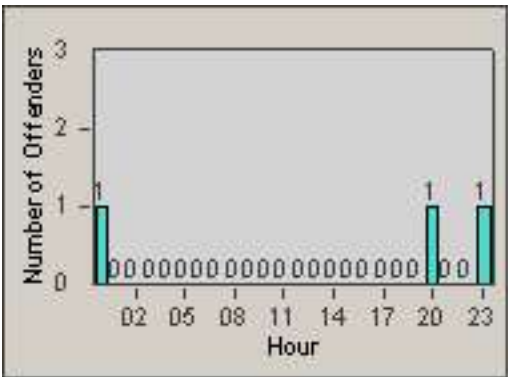

Redflex Redlight Offender Statistics

CONTRACT: Sacramento
 DATE FROM: 01-Jan-2011

LOCATION: SAC-ARWA-01 Arden Way and Watt Avenue
 DATE TO: 31-Jan-2011

LANE 1

LANE 2

LANE 3

Redflex Redlight Offender Statistics

CONTRACT: Sacramento
 DATE FROM: 01-Jan-2011

LOCATION: SAC-ARWA-01 Arden Way and Watt Avenue
 DATE TO: 31-Jan-2011

LANE 4

LANE 5

Redflex Redlight Offender Statistics

CONTRACT: Sacramento
 DATE FROM: 01-Jan-2011

LOCATION: SAC-ARWA-01 Arden Way and Watt Avenue
 DATE TO: 31-Jan-2011

LANE 6

LANE TOTAL

Redflex Redlight Offender Statistics

CONTRACT: Sacramento
 DATE FROM: 01-Jan-2011

LOCATION: SAC-ARWA-01 Arden Way and Watt Avenue
 DATE TO: 31-Jan-2011