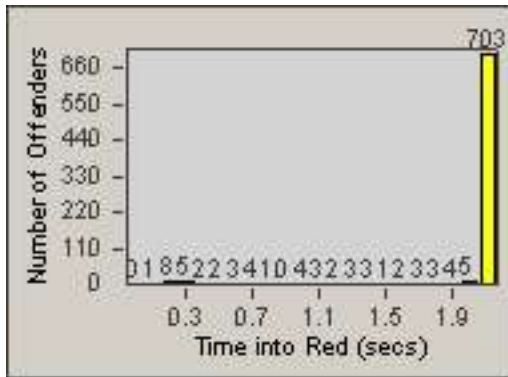

CONTRACT: Sacramento
 DATE FROM: 01-Jan-2011

LOCATION: SAC-ARWA-01 Arden Way and Watt Avenue
 DATE TO: 31-Jan-2011

LANE 4

LANE 5

Redflex Redlight Offender Statistics

CONTRACT: Sacramento
 DATE FROM: 01-Jan-2011

LOCATION: SAC-ARWA-01 Arden Way and Watt Avenue
 DATE TO: 31-Jan-2011

LANE 6

LANE TOTAL

Redflex Redlight Offender Statistics

CONTRACT: Sacramento
 DATE FROM: 01-Jan-2011

LOCATION: SAC-ARWA-01 Arden Way and Watt Avenue
 DATE TO: 31-Jan-2011