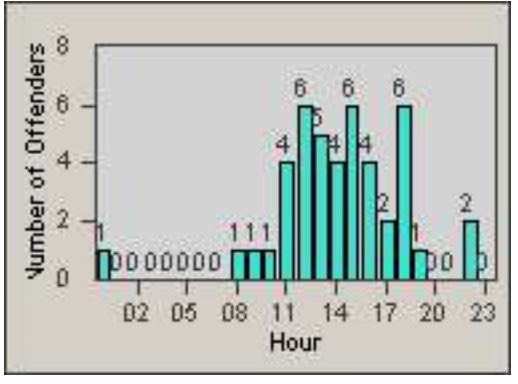

Redflex Redlight Offender Statistics

CONTRACT: Sacramento
 DATE FROM: 01-Jan-2011

LOCATION: SAC-ARWA-01 Arden Way and Watt Avenue
 DATE TO: 31-Jan-2011

LANE 1

LANE 2

LANE 3

Redflex Redlight Offender Statistics

CONTRACT: Sacramento
 DATE FROM: 01-Jan-2011

LOCATION: SAC-ARWA-01 Arden Way and Watt Avenue
 DATE TO: 31-Jan-2011

LANE 4

LANE 5

Redflex Redlight Offender Statistics

CONTRACT: Sacramento
 DATE FROM: 01-Jan-2011

LOCATION: SAC-ARWA-01 Arden Way and Watt Avenue
 DATE TO: 31-Jan-2011

LANE 6

LANE TOTAL

Redflex Redlight Offender Statistics

CONTRACT: Sacramento
 DATE FROM: 01-Jan-2011

LOCATION: SAC-ARWA-01 Arden Way and Watt Avenue
 DATE TO: 31-Jan-2011