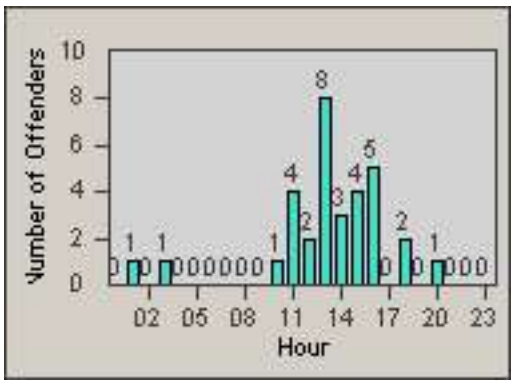

Redflex Redlight Offender Statistics

CONTRACT: Sacramento
 DATE FROM: 01-Jan-2011

LOCATION: SAC-ARWA-01 Arden Way and Watt Avenue
 DATE TO: 31-Jan-2011

LANE 1

LANE 2

LANE 3

Redflex Redlight Offender Statistics

CONTRACT: Sacramento
 DATE FROM: 01-Jan-2011

LOCATION: SAC-ARWA-01 Arden Way and Watt Avenue
 DATE TO: 31-Jan-2011

LANE 4

LANE 5

Redflex Redlight Offender Statistics

CONTRACT: Sacramento
 DATE FROM: 01-Jan-2011