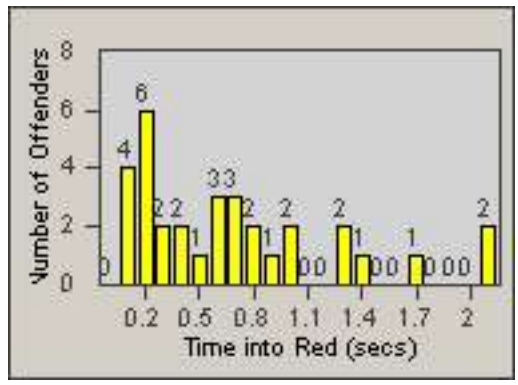

Redflex Redlight Offender Statistics

CONTRACT: Sacramento
 DATE FROM: 01-Jan-2011

LOCATION: SAC-ARWA-01 Arden Way and Watt Avenue
 DATE TO: 31-Jan-2011

LANE 1

LANE 2

LANE 3

Redflex Redlight Offender Statistics

CONTRACT: Sacramento
 DATE FROM: 01-Jan-2011

LOCATION: SAC-ARWA-01 Arden Way and Watt Avenue
 DATE TO: 31-Jan-2011

LANE 4

LANE 5

Redflex Redlight Offender Statistics

CONTRACT: Sacramento
 DATE FROM: 01-Jan-2011