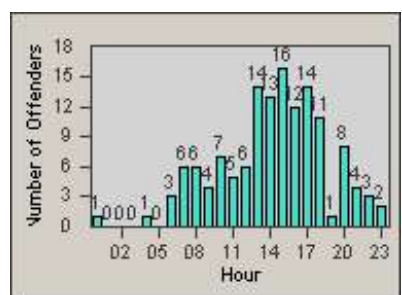

Redflex Redlight Offender Statistics

CONTRACT: San Carlos
DATE FROM: 1/Dec/2008

LOCATION: SCA-BRIN-01 Brittan Avenue and Industrial Road
DATE TO: 31/Dec/2008

LANE 1

LANE 2

LANE TOTAL