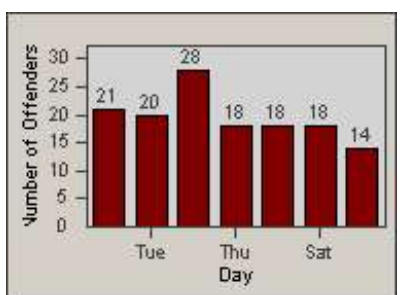

Redflex Redlight Offender Statistics

CONTRACT: San Carlos
DATE FROM: 1/Dec/2008

LOCATION: SCA-BRIN-01 Brittan Avenue and Industrial Road
DATE TO: 31/Dec/2008

LANE 1

LANE 2

LANE TOTAL