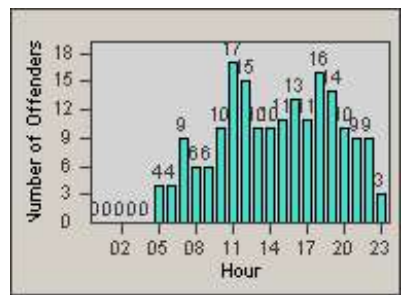

Redflex Redlight Offender Statistics

CONTRACT: San Carlos
DATE FROM: 1/Dec/2008

LOCATION: SCA-BRIN-01 Brittan Avenue and Industrial Road
DATE TO: 31/Dec/2008

LANE 1