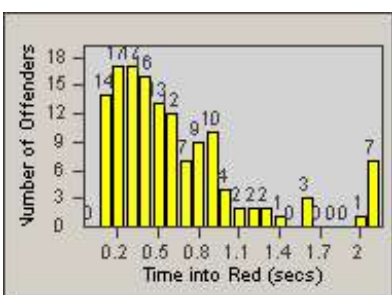

Redflex Redlight Offender Statistics

CONTRACT: San Carlos
DATE FROM: 1/Dec/2008

LOCATION: SCA-BRIN-01 Brittan Avenue and Industrial Road
DATE TO: 31/Dec/2008

LANE 1

LANE 2

LANE TOTAL