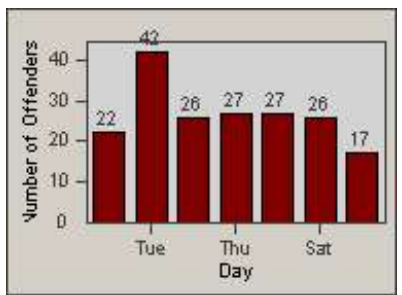

Redflex Redlight Offender Statistics

CONTRACT: San Carlos
DATE FROM: 1/Dec/2008

LOCATION: SCA-BRIN-01 Brittan Avenue and Industrial Road
DATE TO: 31/Dec/2008

LANE 1