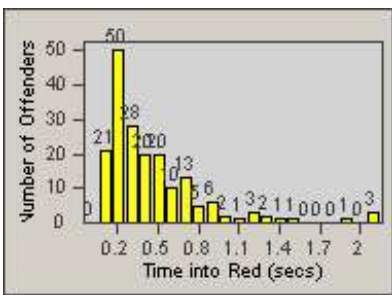

Redflex Redlight Offender Statistics

CONTRACT: San Carlos
DATE FROM: 1/Dec/2008

LOCATION: SCA-BRIN-01 Brittan Avenue and Industrial Road
DATE TO: 31/Dec/2008

LANE 1