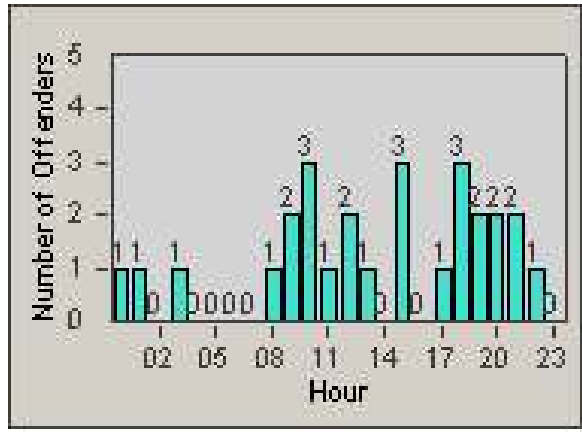

Redflex Redlight Offender Statistics

CONTRACT: San Rafael
 DATE FROM: 1/Dec/2009

LOCATION: SRA-3IR-01 Third St and Irwin St
 DATE TO: 31/Dec/2009

LANE 1

LANE 2

LANE 3

Redflex Redlight Offender Statistics

CONTRACT: San Rafael
 DATE FROM: 1/Dec/2009

LOCATION: SRA-3IR-01 Third St and Irwin St
 DATE TO: 31/Dec/2009

LANE 4

LANE TOTAL

Redflex Redlight Offender Statistics

CONTRACT: San Rafael
 DATE FROM: 1/Dec/2009

LOCATION: SRA-3IR-01 Third St and Irwin St
 DATE TO: 31/Dec/2009