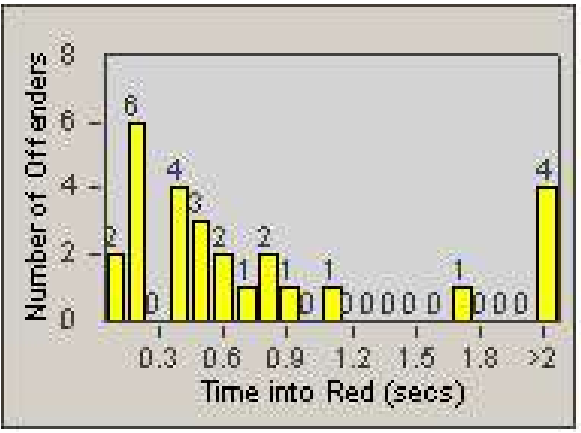

Redflex Redlight Offender Statistics

CONTRACT: San Rafael
 DATE FROM: 1/Dec/2009

LOCATION: SRA-3IR-01 Third St and Irwin St
 DATE TO: 31/Dec/2009

LANE 1

LANE 2

LANE 3

Redflex Redlight Offender Statistics

CONTRACT: San Rafael
 DATE FROM: 1/Dec/2009

LOCATION: SRA-3IR-01 Third St and Irwin St
 DATE TO: 31/Dec/2009

LANE 4

LANE TOTAL

Redflex Redlight Offender Statistics

CONTRACT: San Rafael
 DATE FROM: 1/Dec/2009

LOCATION: SRA-3IR-01 Third St and Irwin St
 DATE TO: 31/Dec/2009