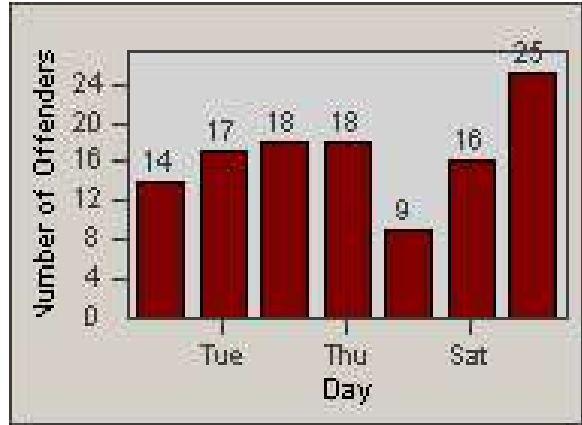

Redflex Redlight Offender Statistics

CONTRACT: San Rafael
 DATE FROM: 1/Dec/2009

LOCATION: SRA-3IR-01 Third St and Irwin St
 DATE TO: 31/Dec/2009

LANE 1

LANE 2

LANE 3

Redflex Redlight Offender Statistics

CONTRACT: San Rafael
 DATE FROM: 1/Dec/2009

LOCATION: SRA-3IR-01 Third St and Irwin St
 DATE TO: 31/Dec/2009

LANE 4

LANE TOTAL

Redflex Redlight Offender Statistics

CONTRACT: San Rafael
 DATE FROM: 1/Dec/2009

LOCATION: SRA-3IR-01 Third St and Irwin St
 DATE TO: 31/Dec/2009