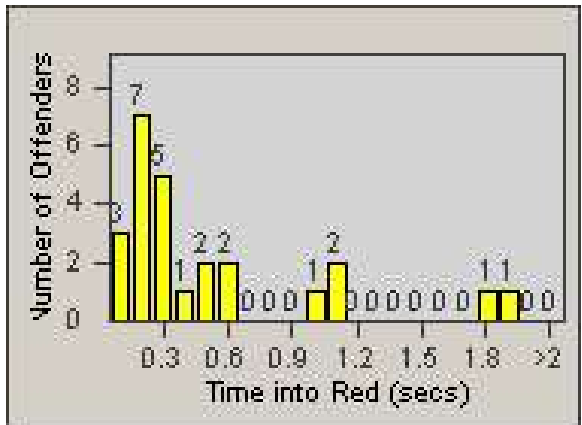

Redflex Redlight Offender Statistics

CONTRACT: San Rafael
 DATE FROM: 1/Dec/2009

LOCATION: SRA-3IR-01 Third St and Irwin St
 DATE TO: 31/Dec/2009

LANE 1

LANE 2

LANE 3

Redflex Redlight Offender Statistics

CONTRACT: San Rafael
 DATE FROM: 1/Dec/2009

LOCATION: SRA-3IR-01 Third St and Irwin St
 DATE TO: 31/Dec/2009

LANE 4

LANE TOTAL

Redflex Redlight Offender Statistics

CONTRACT: San Rafael
 DATE FROM: 1/Dec/2009

LOCATION: SRA-3IR-01 Third St and Irwin St
 DATE TO: 31/Dec/2009