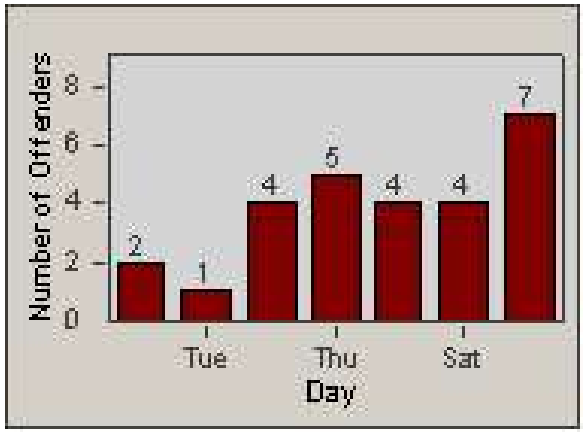

Redflex Redlight Offender Statistics

CONTRACT: San Rafael
 DATE FROM: 1/Dec/2009

LOCATION: SRA-3IR-01 Third St and Irwin St
 DATE TO: 31/Dec/2009

LANE 1

LANE 2

LANE 3

Redflex Redlight Offender Statistics

CONTRACT: San Rafael
 DATE FROM: 1/Dec/2009

LOCATION: SRA-3IR-01 Third St and Irwin St
 DATE TO: 31/Dec/2009

LANE 4

LANE TOTAL

Redflex Redlight Offender Statistics

CONTRACT: San Rafael
 DATE FROM: 1/Dec/2009

LOCATION: SRA-3IR-01 Third St and Irwin St
 DATE TO: 31/Dec/2009