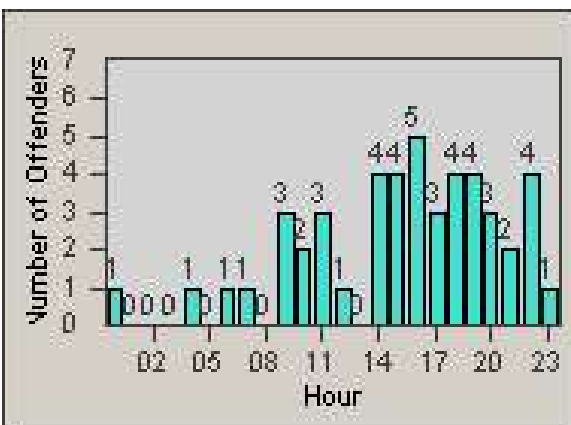

Redflex Redlight Offender Statistics

CONTRACT: San Rafael
 DATE FROM: 1/Dec/2009

LOCATION: SRA-3IR-01 Third St and Irwin St
 DATE TO: 31/Dec/2009

LANE 1

LANE 2

LANE 3

Redflex Redlight Offender Statistics

CONTRACT: San Rafael
 DATE FROM: 1/Dec/2009

LOCATION: SRA-3IR-01 Third St and Irwin St
 DATE TO: 31/Dec/2009

LANE 4

LANE TOTAL

Redflex Redlight Offender Statistics

CONTRACT: San Rafael
 DATE FROM: 1/Dec/2009

LOCATION: SRA-3IR-01 Third St and Irwin St
 DATE TO: 31/Dec/2009