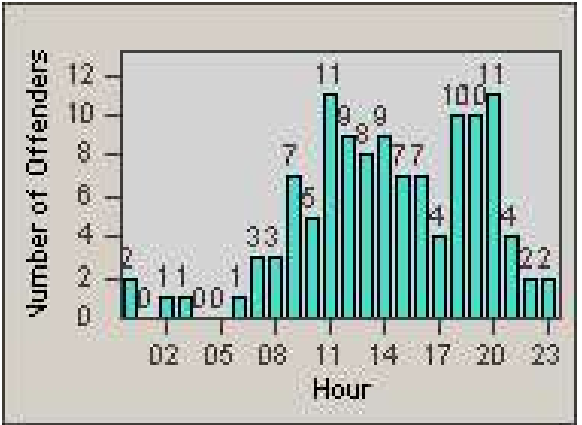

Redflex Redlight Offender Statistics

CONTRACT: San Rafael
 DATE FROM: 1/Dec/2009

LOCATION: SRA-3IR-01 Third St and Irwin St
 DATE TO: 31/Dec/2009

LANE 1

LANE 2

LANE 3

Redflex Redlight Offender Statistics

CONTRACT: San Rafael
 DATE FROM: 1/Dec/2009

LOCATION: SRA-3IR-01 Third St and Irwin St
 DATE TO: 31/Dec/2009

LANE 4

LANE TOTAL

Redflex Redlight Offender Statistics

CONTRACT: San Rafael
 DATE FROM: 1/Dec/2009

LOCATION: SRA-3IR-01 Third St and Irwin St
 DATE TO: 31/Dec/2009