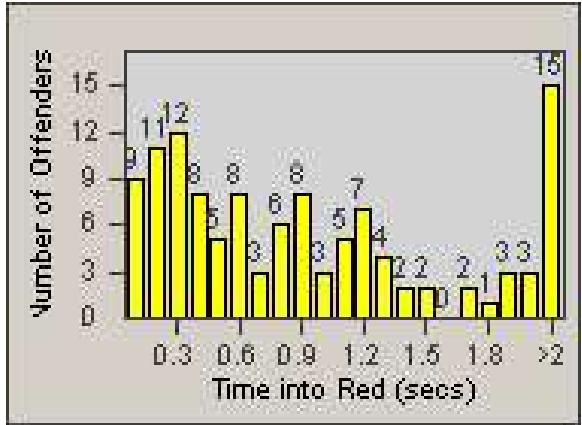

Redflex Redlight Offender Statistics

CONTRACT: San Rafael
 DATE FROM: 1/Dec/2009

LOCATION: SRA-3IR-01 Third St and Irwin St
 DATE TO: 31/Dec/2009

LANE 1

LANE 2

LANE 3

Redflex Redlight Offender Statistics

CONTRACT: San Rafael
 DATE FROM: 1/Dec/2009

LOCATION: SRA-3IR-01 Third St and Irwin St
 DATE TO: 31/Dec/2009

LANE 4

LANE TOTAL

Redflex Redlight Offender Statistics

CONTRACT: San Rafael
 DATE FROM: 1/Dec/2009

LOCATION: SRA-3IR-01 Third St and Irwin St
 DATE TO: 31/Dec/2009