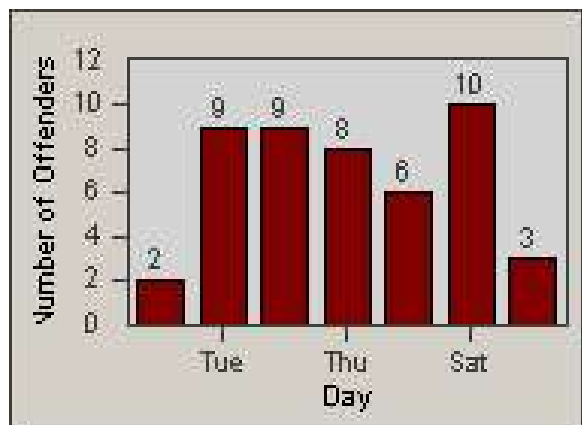

Redflex Redlight Offender Statistics

CONTRACT: San Rafael
 DATE FROM: 1/Dec/2009

LOCATION: SRA-3IR-01 Third St and Irwin St
 DATE TO: 31/Dec/2009

LANE 1

LANE 2

LANE 3

Redflex Redlight Offender Statistics

CONTRACT: San Rafael
 DATE FROM: 1/Dec/2009

LOCATION: SRA-3IR-01 Third St and Irwin St
 DATE TO: 31/Dec/2009

LANE 4

LANE TOTAL

Redflex Redlight Offender Statistics

CONTRACT: San Rafael
 DATE FROM: 1/Dec/2009

LOCATION: SRA-3IR-01 Third St and Irwin St
 DATE TO: 31/Dec/2009