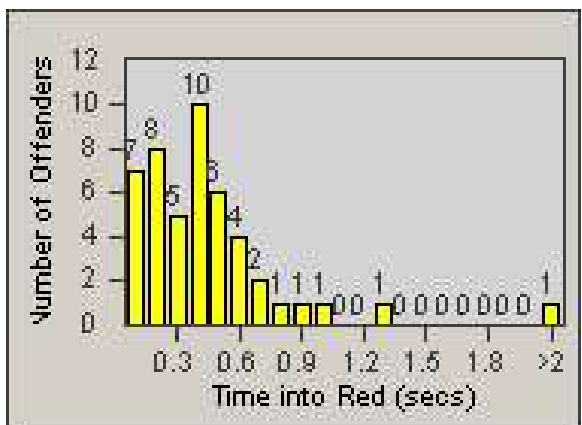

Redflex Redlight Offender Statistics

CONTRACT: San Rafael
 DATE FROM: 1/Dec/2009

LOCATION: SRA-3IR-01 Third St and Irwin St
 DATE TO: 31/Dec/2009

LANE 1

LANE 2

LANE 3

Redflex Redlight Offender Statistics

CONTRACT: San Rafael
 DATE FROM: 1/Dec/2009

LOCATION: SRA-3IR-01 Third St and Irwin St
 DATE TO: 31/Dec/2009

LANE 4

LANE TOTAL

Redflex Redlight Offender Statistics

CONTRACT: San Rafael
 DATE FROM: 1/Dec/2009

LOCATION: SRA-3IR-01 Third St and Irwin St
 DATE TO: 31/Dec/2009