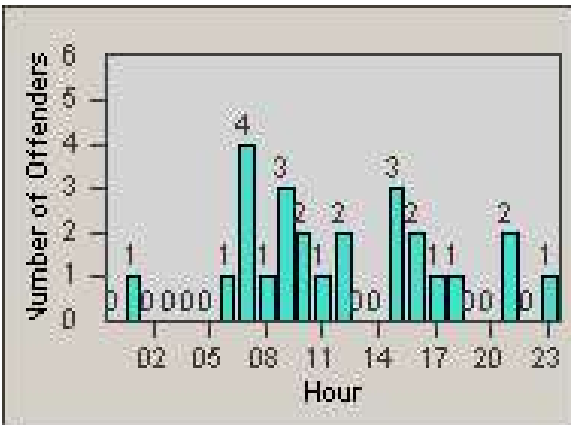

Redflex Redlight Offender Statistics

CONTRACT: San Rafael
 DATE FROM: 1/Dec/2009

LOCATION: SRA-3IR-01 Third St and Irwin St
 DATE TO: 31/Dec/2009

LANE 1

LANE 2

LANE 3

Redflex Redlight Offender Statistics

CONTRACT: San Rafael
 DATE FROM: 1/Dec/2009

LOCATION: SRA-3IR-01 Third St and Irwin St
 DATE TO: 31/Dec/2009

LANE 4

LANE TOTAL

Redflex Redlight Offender Statistics

CONTRACT: San Rafael
 DATE FROM: 1/Dec/2009

LOCATION: SRA-3IR-01 Third St and Irwin St
 DATE TO: 31/Dec/2009