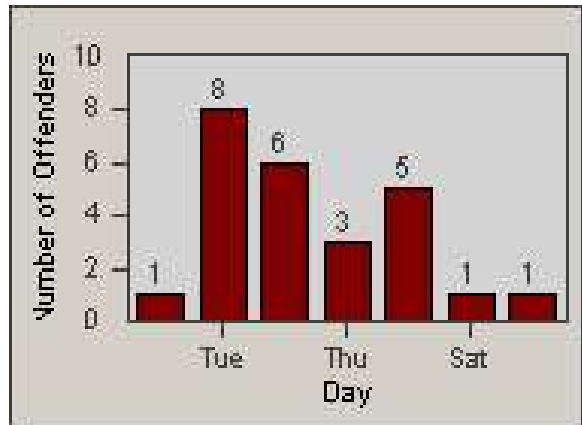

Redflex Redlight Offender Statistics

CONTRACT: San Rafael
 DATE FROM: 1/Dec/2009

LOCATION: SRA-3IR-01 Third St and Irwin St
 DATE TO: 31/Dec/2009

LANE 1

LANE 2

LANE 3

Redflex Redlight Offender Statistics

CONTRACT: San Rafael
 DATE FROM: 1/Dec/2009

LOCATION: SRA-3IR-01 Third St and Irwin St
 DATE TO: 31/Dec/2009

LANE 4

LANE TOTAL

Redflex Redlight Offender Statistics

CONTRACT: San Rafael
 DATE FROM: 1/Dec/2009

LOCATION: SRA-3IR-01 Third St and Irwin St
 DATE TO: 31/Dec/2009