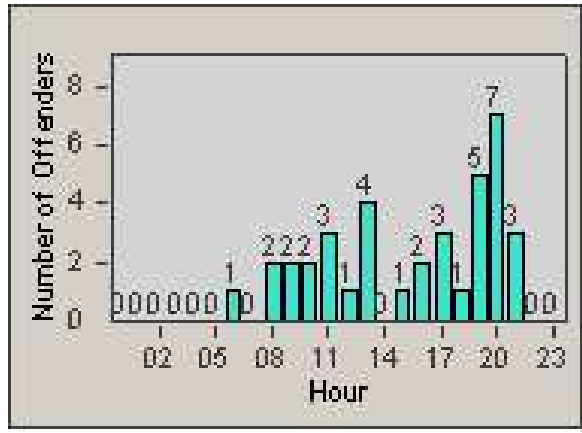

Redflex Redlight Offender Statistics

CONTRACT: San Rafael
 DATE FROM: 1/Apr/2010

LOCATION: SRA-3IR-01 Third St and Irwin St
 DATE TO: 30/Apr/2010

LANE 1

LANE 2

LANE 3

Redflex Redlight Offender Statistics

CONTRACT: San Rafael
 DATE FROM: 1/Apr/2010

LOCATION: SRA-3IR-01 Third St and Irwin St
 DATE TO: 30/Apr/2010

LANE 4

LANE TOTAL

Redflex Redlight Offender Statistics

CONTRACT: San Rafael
 DATE FROM: 1/Apr/2010

LOCATION: SRA-3IR-01 Third St and Irwin St
 DATE TO: 30/Apr/2010