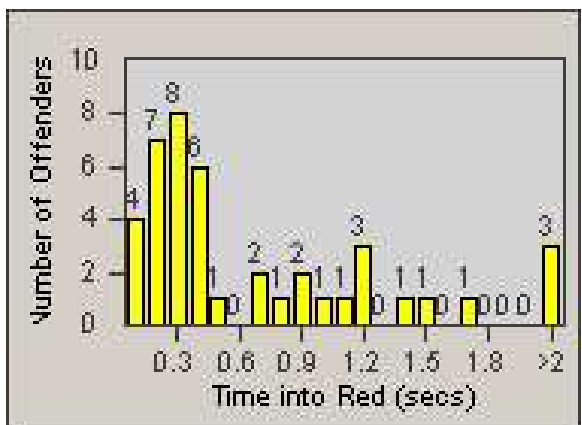

Redflex Redlight Offender Statistics

CONTRACT: San Rafael
 DATE FROM: 1/Apr/2010

LOCATION: SRA-3IR-01 Third St and Irwin St
 DATE TO: 30/Apr/2010

LANE 1

LANE 2

LANE 3

Redflex Redlight Offender Statistics

CONTRACT: San Rafael
 DATE FROM: 1/Apr/2010

LOCATION: SRA-3IR-01 Third St and Irwin St
 DATE TO: 30/Apr/2010

LANE 4

LANE TOTAL

Redflex Redlight Offender Statistics

CONTRACT: San Rafael
 DATE FROM: 1/Apr/2010

LOCATION: SRA-3IR-01 Third St and Irwin St
 DATE TO: 30/Apr/2010