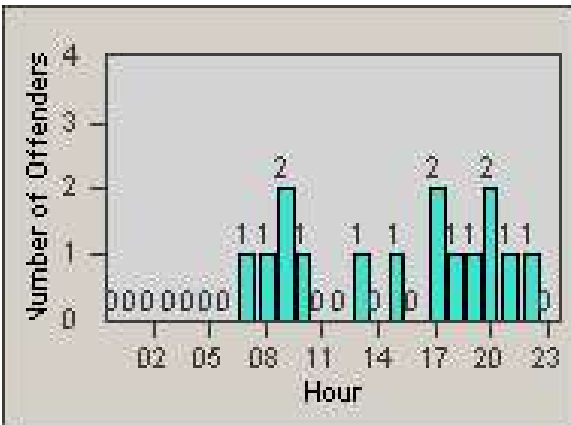

Redflex Redlight Offender Statistics

CONTRACT: San Rafael
 DATE FROM: 1/Apr/2010

LOCATION: SRA-3IR-01 Third St and Irwin St
 DATE TO: 30/Apr/2010

LANE 1

LANE 2

LANE 3

Redflex Redlight Offender Statistics

CONTRACT: San Rafael
 DATE FROM: 1/Apr/2010

LOCATION: SRA-3IR-01 Third St and Irwin St
 DATE TO: 30/Apr/2010

LANE 4

LANE TOTAL

Redflex Redlight Offender Statistics

CONTRACT: San Rafael
 DATE FROM: 1/Apr/2010

LOCATION: SRA-3IR-01 Third St and Irwin St
 DATE TO: 30/Apr/2010