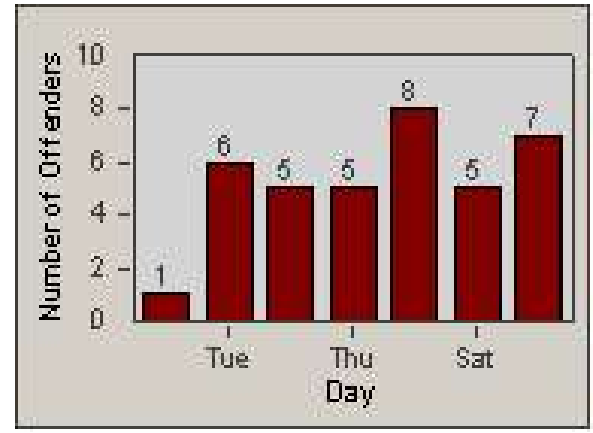

Redflex Redlight Offender Statistics

CONTRACT: San Rafael
 DATE FROM: 1/Apr/2010

LOCATION: SRA-3IR-01 Third St and Irwin St
 DATE TO: 30/Apr/2010

LANE 1

LANE 2

LANE 3

Redflex Redlight Offender Statistics

CONTRACT: San Rafael
 DATE FROM: 1/Apr/2010

LOCATION: SRA-3IR-01 Third St and Irwin St
 DATE TO: 30/Apr/2010

LANE 4

LANE TOTAL

Redflex Redlight Offender Statistics

CONTRACT: San Rafael
 DATE FROM: 1/Apr/2010

LOCATION: SRA-3IR-01 Third St and Irwin St
 DATE TO: 30/Apr/2010