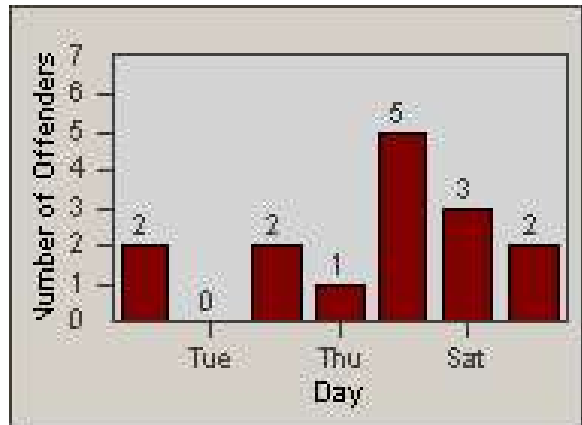

Redflex Redlight Offender Statistics

CONTRACT: San Rafael
 DATE FROM: 1/Apr/2010

LOCATION: SRA-3IR-01 Third St and Irwin St
 DATE TO: 30/Apr/2010

LANE 1

LANE 2

LANE 3

Redflex Redlight Offender Statistics

CONTRACT: San Rafael
 DATE FROM: 1/Apr/2010

LOCATION: SRA-3IR-01 Third St and Irwin St
 DATE TO: 30/Apr/2010

LANE 4

LANE TOTAL

Redflex Redlight Offender Statistics

CONTRACT: San Rafael
 DATE FROM: 1/Apr/2010

LOCATION: SRA-3IR-01 Third St and Irwin St
 DATE TO: 30/Apr/2010