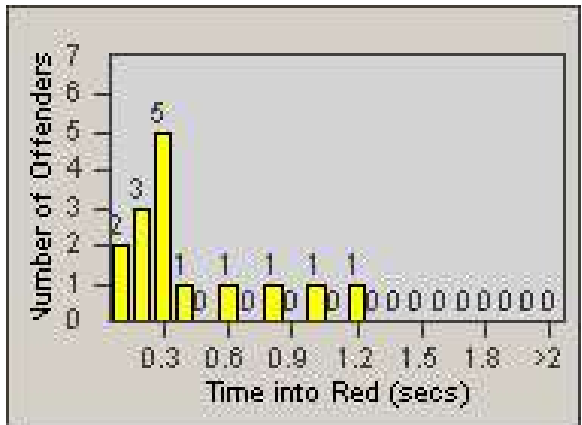

Redflex Redlight Offender Statistics

CONTRACT: San Rafael
 DATE FROM: 1/Apr/2010

LOCATION: SRA-3IR-01 Third St and Irwin St
 DATE TO: 30/Apr/2010

LANE 1

LANE 2

LANE 3

Redflex Redlight Offender Statistics

CONTRACT: San Rafael
 DATE FROM: 1/Apr/2010

LOCATION: SRA-3IR-01 Third St and Irwin St
 DATE TO: 30/Apr/2010

LANE 4

LANE TOTAL

Redflex Redlight Offender Statistics

CONTRACT: San Rafael
 DATE FROM: 1/Apr/2010

LOCATION: SRA-3IR-01 Third St and Irwin St
 DATE TO: 30/Apr/2010