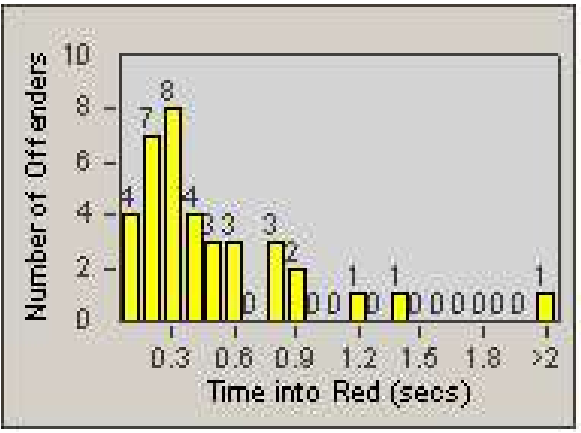

Redflex Redlight Offender Statistics

CONTRACT: San Rafael
 DATE FROM: 1/Apr/2010

LOCATION: SRA-3IR-01 Third St and Irwin St
 DATE TO: 30/Apr/2010

LANE 1

LANE 2

LANE 3

Redflex Redlight Offender Statistics

CONTRACT: San Rafael
 DATE FROM: 1/Apr/2010

LOCATION: SRA-3IR-01 Third St and Irwin St
 DATE TO: 30/Apr/2010

LANE 4

LANE TOTAL

Redflex Redlight Offender Statistics

CONTRACT: San Rafael
 DATE FROM: 1/Apr/2010

LOCATION: SRA-3IR-01 Third St and Irwin St
 DATE TO: 30/Apr/2010