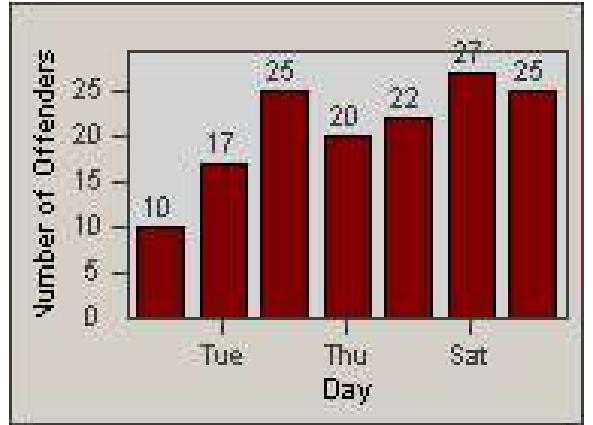

Redflex Redlight Offender Statistics

CONTRACT: San Rafael
 DATE FROM: 1/Apr/2010

LOCATION: SRA-3IR-01 Third St and Irwin St
 DATE TO: 30/Apr/2010

LANE 1

LANE 2

LANE 3

Redflex Redlight Offender Statistics

CONTRACT: San Rafael
 DATE FROM: 1/Apr/2010

LOCATION: SRA-3IR-01 Third St and Irwin St
 DATE TO: 30/Apr/2010

LANE 4

LANE TOTAL

Redflex Redlight Offender Statistics

CONTRACT: San Rafael
 DATE FROM: 1/Apr/2010

LOCATION: SRA-3IR-01 Third St and Irwin St
 DATE TO: 30/Apr/2010