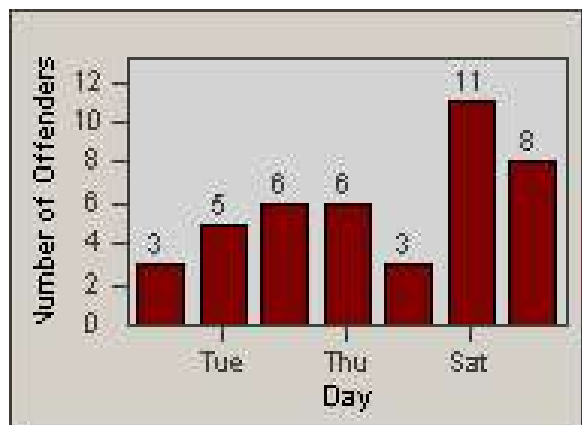

Redflex Redlight Offender Statistics

CONTRACT: San Rafael
 DATE FROM: 1/Apr/2010

LOCATION: SRA-3IR-01 Third St and Irwin St
 DATE TO: 30/Apr/2010

LANE 1

LANE 2

LANE 3

Redflex Redlight Offender Statistics

CONTRACT: San Rafael
 DATE FROM: 1/Apr/2010

LOCATION: SRA-3IR-01 Third St and Irwin St
 DATE TO: 30/Apr/2010

LANE 4

LANE TOTAL

Redflex Redlight Offender Statistics

CONTRACT: San Rafael
 DATE FROM: 1/Apr/2010

LOCATION: SRA-3IR-01 Third St and Irwin St
 DATE TO: 30/Apr/2010