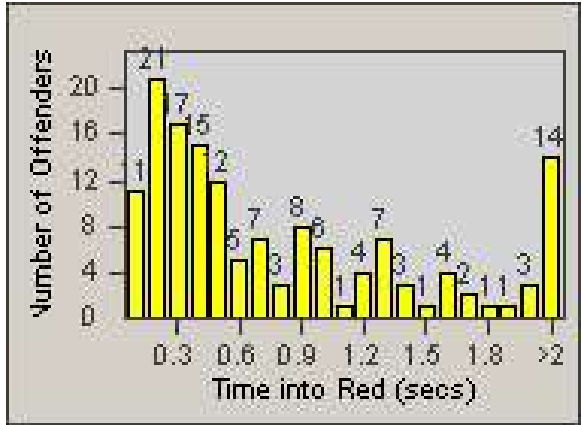

Redflex Redlight Offender Statistics

CONTRACT: San Rafael
 DATE FROM: 1/Apr/2010

LOCATION: SRA-3IR-01 Third St and Irwin St
 DATE TO: 30/Apr/2010

LANE 1

LANE 2

LANE 3

Redflex Redlight Offender Statistics

CONTRACT: San Rafael
 DATE FROM: 1/Apr/2010

LOCATION: SRA-3IR-01 Third St and Irwin St
 DATE TO: 30/Apr/2010

LANE 4

LANE TOTAL

Redflex Redlight Offender Statistics

CONTRACT: San Rafael
 DATE FROM: 1/Apr/2010

LOCATION: SRA-3IR-01 Third St and Irwin St
 DATE TO: 30/Apr/2010