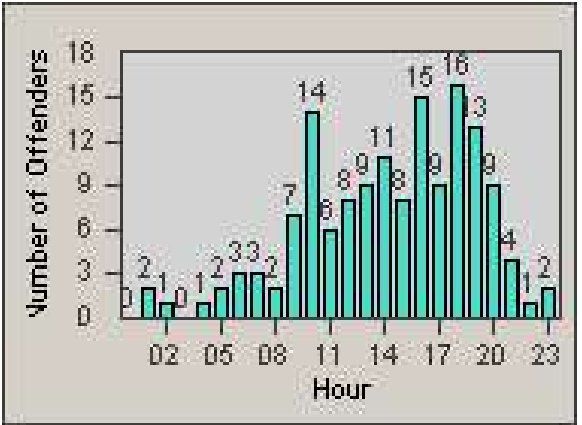

Redflex Redlight Offender Statistics

CONTRACT: San Rafael
 DATE FROM: 1/Apr/2010

LOCATION: SRA-3IR-01 Third St and Irwin St
 DATE TO: 30/Apr/2010

LANE 1

LANE 2

LANE 3

Redflex Redlight Offender Statistics

CONTRACT: San Rafael
 DATE FROM: 1/Apr/2010

LOCATION: SRA-3IR-01 Third St and Irwin St
 DATE TO: 30/Apr/2010

LANE 4

LANE TOTAL

Redflex Redlight Offender Statistics

CONTRACT: San Rafael
 DATE FROM: 1/Apr/2010

LOCATION: SRA-3IR-01 Third St and Irwin St
 DATE TO: 30/Apr/2010