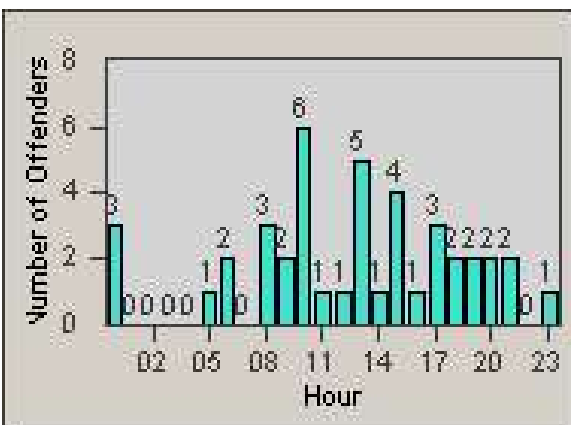

Redflex Redlight Offender Statistics

CONTRACT: San Rafael
 DATE FROM: 1/Apr/2010

LOCATION: SRA-3IR-01 Third St and Irwin St
 DATE TO: 30/Apr/2010

LANE 1

LANE 2

LANE 3

Redflex Redlight Offender Statistics

CONTRACT: San Rafael
 DATE FROM: 1/Apr/2010

LOCATION: SRA-3IR-01 Third St and Irwin St
 DATE TO: 30/Apr/2010

LANE 4

LANE TOTAL

Redflex Redlight Offender Statistics

CONTRACT: San Rafael
 DATE FROM: 1/Apr/2010

LOCATION: SRA-3IR-01 Third St and Irwin St
 DATE TO: 30/Apr/2010