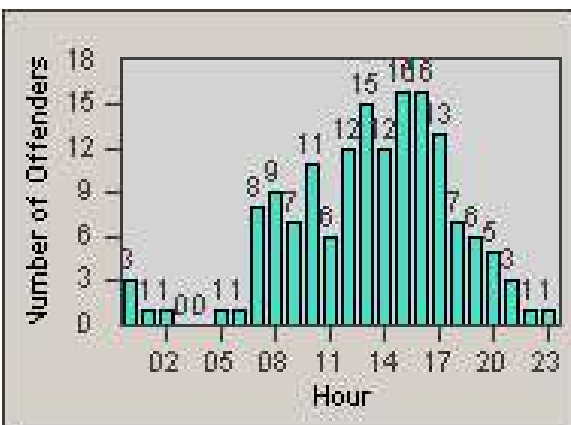

# Redflex Redlight Offender Statistics

CONTRACT: San Rafael  
 DATE FROM: 1/Apr/2010

LOCATION: SRA-IR3-01 Third St and Irwin St  
 DATE TO: 30/Apr/2010

LANE 1

LANE 2

LANE 3

# Redflex Redlight Offender Statistics

CONTRACT: San Rafael  
 DATE FROM: 1/Apr/2010

LOCATION: SRA-IR3-01 Third St and Irwin St  
 DATE TO: 30/Apr/2010

LANE 4

LANE TOTAL

# Redflex Redlight Offender Statistics

CONTRACT: San Rafael  
 DATE FROM: 1/Apr/2010

LOCATION: SRA-IR3-01 Third St and Irwin St  
 DATE TO: 30/Apr/2010