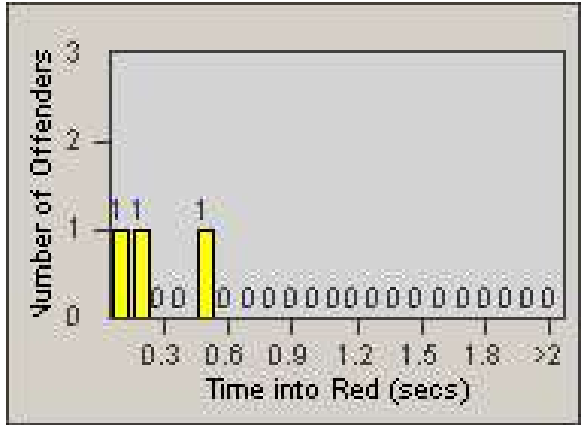

# Redflex Redlight Offender Statistics

CONTRACT: San Rafael  
 DATE FROM: 1/Apr/2010

LOCATION: SRA-IR3-01 Third St and Irwin St  
 DATE TO: 30/Apr/2010

LANE 4

LANE TOTAL

# Redflex Redlight Offender Statistics

CONTRACT: San Rafael  
 DATE FROM: 1/Apr/2010

LOCATION: SRA-IR3-01 Third St and Irwin St  
 DATE TO: 30/Apr/2010