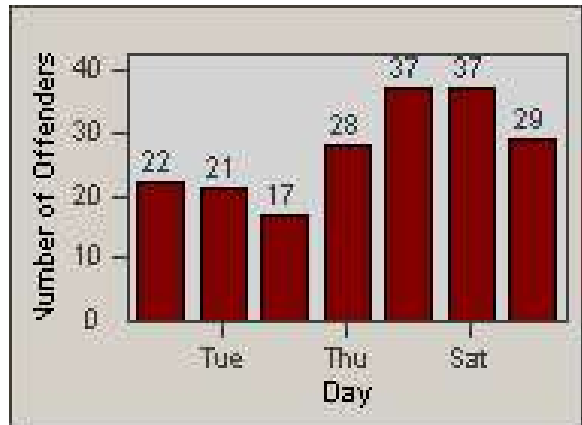

# Redflex Redlight Offender Statistics

CONTRACT: San Rafael  
 DATE FROM: 1/Apr/2010

LOCATION: SRA-IR3-01 Third St and Irwin St  
 DATE TO: 30/Apr/2010

LANE 1

LANE 2

LANE 3

# Redflex Redlight Offender Statistics

CONTRACT: San Rafael  
 DATE FROM: 1/Apr/2010

LOCATION: SRA-IR3-01 Third St and Irwin St  
 DATE TO: 30/Apr/2010

LANE 4

LANE TOTAL