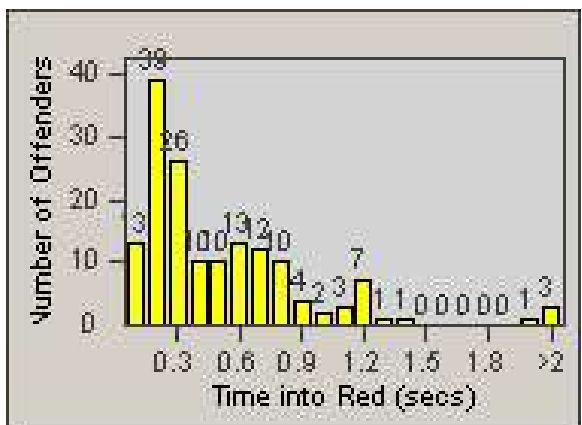

# Redflex Redlight Offender Statistics

CONTRACT: San Rafael  
 DATE FROM: 1/Apr/2010

LOCATION: SRA-IR3-01 Third St and Irwin St  
 DATE TO: 30/Apr/2010

LANE 1

LANE 2

LANE 3

# Redflex Redlight Offender Statistics

CONTRACT: San Rafael  
 DATE FROM: 1/Apr/2010

LOCATION: SRA-IR3-01 Third St and Irwin St  
 DATE TO: 30/Apr/2010

LANE 4

LANE TOTAL

# Redflex Redlight Offender Statistics

CONTRACT: San Rafael  
 DATE FROM: 1/Apr/2010

LOCATION: SRA-IR3-01 Third St and Irwin St  
 DATE TO: 30/Apr/2010