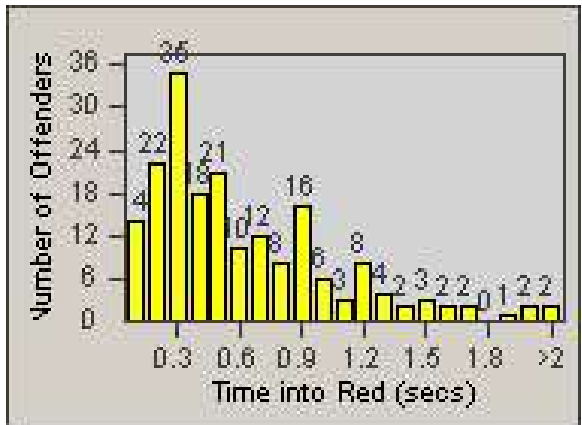

# Redflex Redlight Offender Statistics

CONTRACT: San Rafael  
 DATE FROM: 1/Apr/2010

LOCATION: SRA-IR3-01 Third St and Irwin St  
 DATE TO: 30/Apr/2010

LANE 1

LANE 2

LANE 3

# Redflex Redlight Offender Statistics

CONTRACT: San Rafael  
 DATE FROM: 1/Apr/2010

LOCATION: SRA-IR3-01 Third St and Irwin St  
 DATE TO: 30/Apr/2010

LANE 4

LANE TOTAL

# Redflex Redlight Offender Statistics

CONTRACT: San Rafael  
 DATE FROM: 1/Apr/2010

LOCATION: SRA-IR3-01 Third St and Irwin St  
 DATE TO: 30/Apr/2010