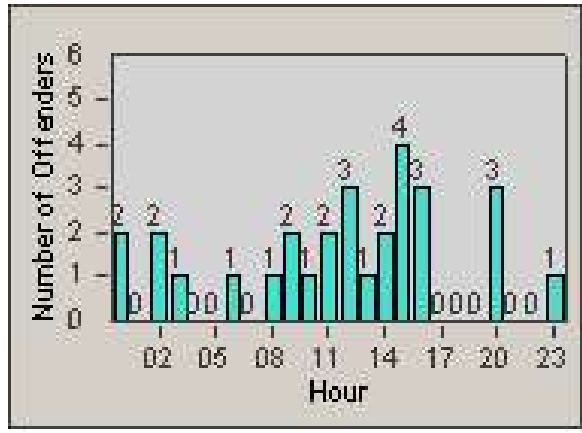

# Redflex Redlight Offender Statistics

CONTRACT: San Rafael  
 DATE FROM: 1/Apr/2010

LOCATION: SRA-IR3-01 Third St and Irwin St  
 DATE TO: 30/Apr/2010

LANE 1

LANE 2

LANE 3

# Redflex Redlight Offender Statistics

CONTRACT: San Rafael  
 DATE FROM: 1/Apr/2010

LOCATION: SRA-IR3-01 Third St and Irwin St  
 DATE TO: 30/Apr/2010

LANE 4

LANE TOTAL

# Redflex Redlight Offender Statistics

CONTRACT: San Rafael  
 DATE FROM: 1/Apr/2010

LOCATION: SRA-IR3-01 Third St and Irwin St  
 DATE TO: 30/Apr/2010