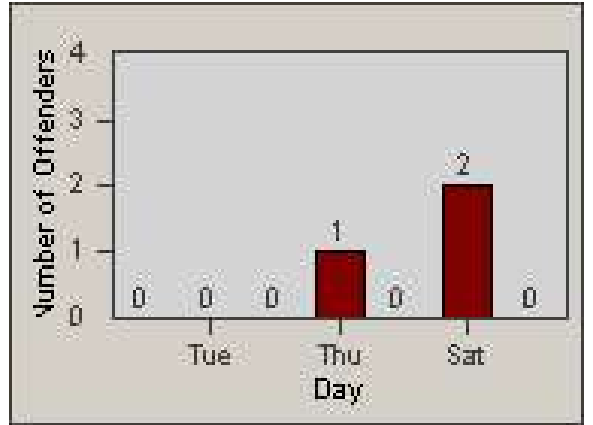

# Redflex Redlight Offender Statistics

CONTRACT: San Rafael  
 DATE FROM: 1/Apr/2010

LOCATION: SRA-IR3-01 Third St and Irwin St  
 DATE TO: 30/Apr/2010

LANE 4

LANE TOTAL