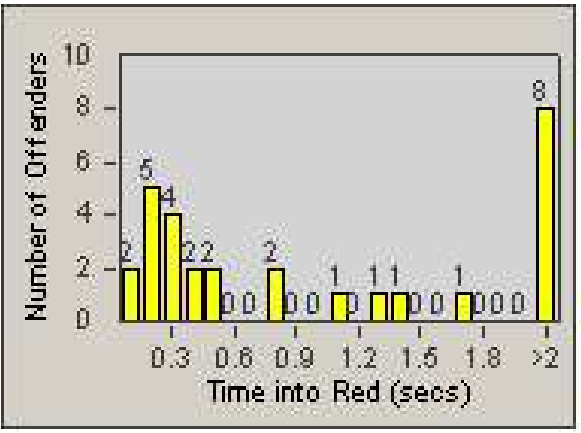

# Redflex Redlight Offender Statistics

CONTRACT: San Rafael  
 DATE FROM: 1/Apr/2010

LOCATION: SRA-IR3-01 Third St and Irwin St  
 DATE TO: 30/Apr/2010

LANE 1

LANE 2

LANE 3

# Redflex Redlight Offender Statistics

CONTRACT: San Rafael  
 DATE FROM: 1/Apr/2010

LOCATION: SRA-IR3-01 Third St and Irwin St  
 DATE TO: 30/Apr/2010

LANE 4

LANE TOTAL

# Redflex Redlight Offender Statistics

CONTRACT: San Rafael  
 DATE FROM: 1/Apr/2010

LOCATION: SRA-IR3-01 Third St and Irwin St  
 DATE TO: 30/Apr/2010