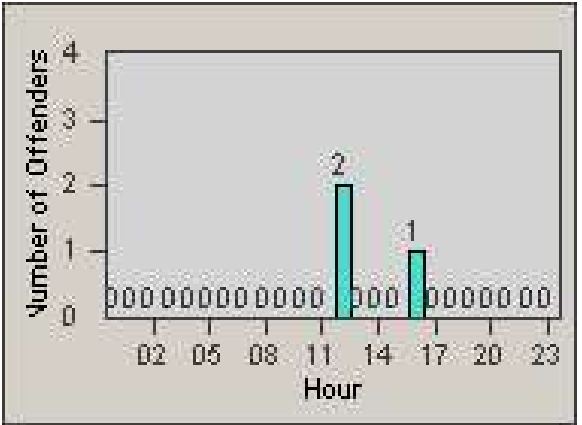

# Redflex Redlight Offender Statistics

CONTRACT: San Rafael  
 DATE FROM: 1/Apr/2010

LOCATION: SRA-IR3-01 Third St and Irwin St  
 DATE TO: 30/Apr/2010

LANE 4

LANE TOTAL

# Redflex Redlight Offender Statistics

CONTRACT: San Rafael  
 DATE FROM: 1/Apr/2010

LOCATION: SRA-IR3-01 Third St and Irwin St  
 DATE TO: 30/Apr/2010