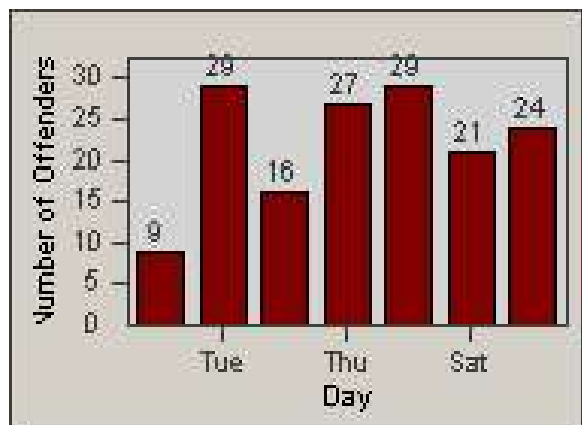

# Redflex Redlight Offender Statistics

CONTRACT: San Rafael  
 DATE FROM: 1/Apr/2010

LOCATION: SRA-IR3-01 Third St and Irwin St  
 DATE TO: 30/Apr/2010

LANE 1

LANE 2

LANE 3

# Redflex Redlight Offender Statistics

CONTRACT: San Rafael  
 DATE FROM: 1/Apr/2010

LOCATION: SRA-IR3-01 Third St and Irwin St  
 DATE TO: 30/Apr/2010

LANE 4

LANE TOTAL