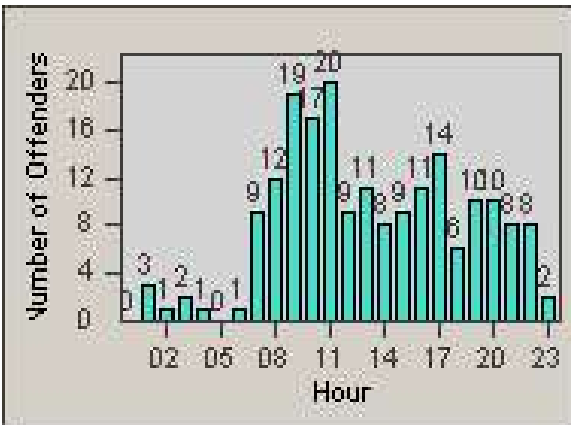

# Redflex Redlight Offender Statistics

CONTRACT: San Rafael  
 DATE FROM: 1/Apr/2010

LOCATION: SRA-IR3-01 Third St and Irwin St  
 DATE TO: 30/Apr/2010

LANE 1

LANE 2

LANE 3

# Redflex Redlight Offender Statistics

CONTRACT: San Rafael  
 DATE FROM: 1/Apr/2010

LOCATION: SRA-IR3-01 Third St and Irwin St  
 DATE TO: 30/Apr/2010

LANE 4

LANE TOTAL

# Redflex Redlight Offender Statistics

CONTRACT: San Rafael  
 DATE FROM: 1/Apr/2010

LOCATION: SRA-IR3-01 Third St and Irwin St  
 DATE TO: 30/Apr/2010