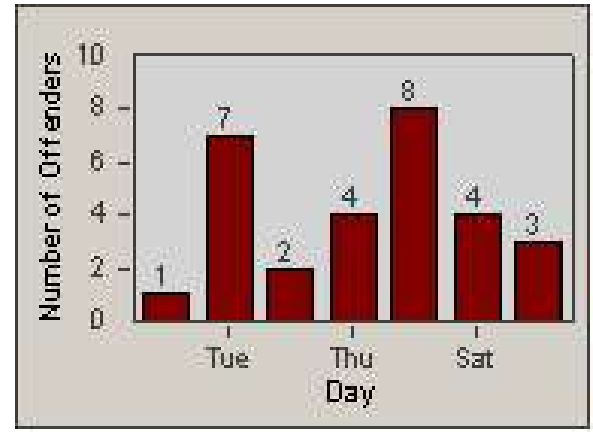

# Redflex Redlight Offender Statistics

CONTRACT: San Rafael  
 DATE FROM: 1/Apr/2010

LOCATION: SRA-IR3-01 Third St and Irwin St  
 DATE TO: 30/Apr/2010

LANE 1

LANE 2

LANE 3

# Redflex Redlight Offender Statistics

CONTRACT: San Rafael  
 DATE FROM: 1/Apr/2010

LOCATION: SRA-IR3-01 Third St and Irwin St  
 DATE TO: 30/Apr/2010

LANE 4

LANE TOTAL

# Redflex Redlight Offender Statistics

CONTRACT: San Rafael  
 DATE FROM: 1/Apr/2010

LOCATION: SRA-IR3-01 Third St and Irwin St  
 DATE TO: 30/Apr/2010