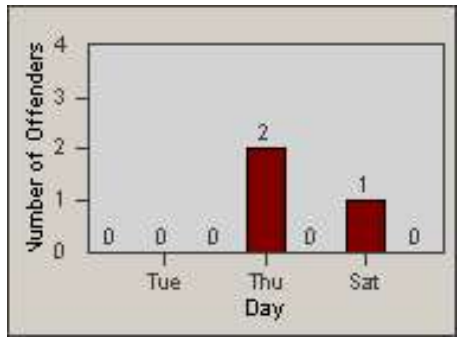

Redflex Redlight Offender Statistics

CONTRACT: Solana Beach
 DATE FROM: 1/Jul/2010

LOCATION: SOL-101L-01 Highway 101 / Lomas Santa Fe
 DATE TO: 31/Jul/2010

LANE 1

LANE 2

LANE 3

Redflex Redlight Offender Statistics