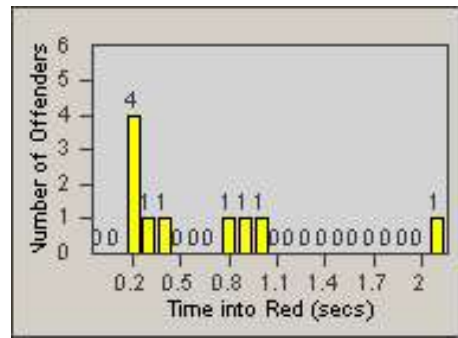

Redflex Redlight Offender Statistics

CONTRACT: Solana Beach
 DATE FROM: 1/Jul/2010

LOCATION: SOL-101L-01 Highway 101 / Lomas Santa Fe
 DATE TO: 31/Jul/2010

LANE 1

LANE 2

LANE 3

Redflex Redlight Offender Statistics