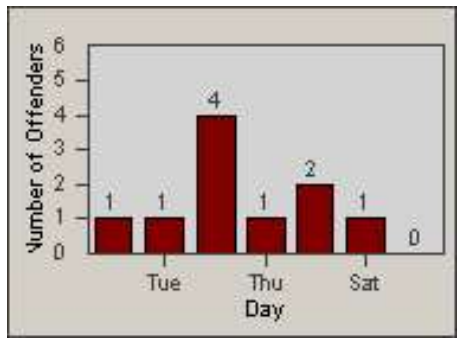

Redflex Redlight Offender Statistics

CONTRACT: Solana Beach
 DATE FROM: 1/Jul/2010

LOCATION: SOL-101L-01 Highway 101 / Lomas Santa Fe
 DATE TO: 31/Jul/2010

LANE 1

LANE 2

LANE 3

Redflex Redlight Offender Statistics