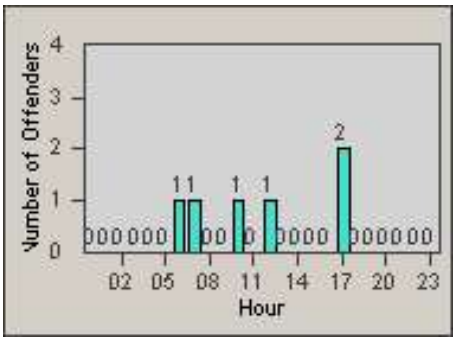

Redflex Redlight Offender Statistics

CONTRACT: Solana Beach
 DATE FROM: 1/Jul/2010

LOCATION: SOL-101L-01 Highway 101 / Lomas Santa Fe
 DATE TO: 31/Jul/2010

LANE 1

LANE 2

LANE 3

Redflex Redlight Offender Statistics