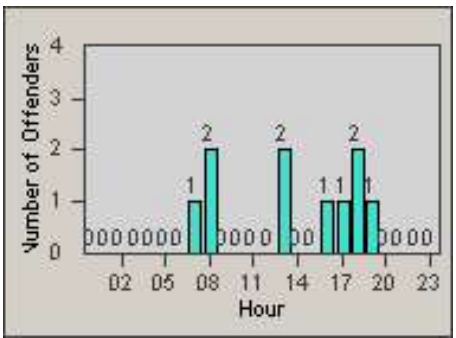

Redflex Redlight Offender Statistics

CONTRACT: Solana Beach
 DATE FROM: 1/Jul/2010

LOCATION: SOL-101L-01 Highway 101 / Lomas Santa Fe
 DATE TO: 31/Jul/2010

LANE 1

LANE 2

LANE 3

Redflex Redlight Offender Statistics