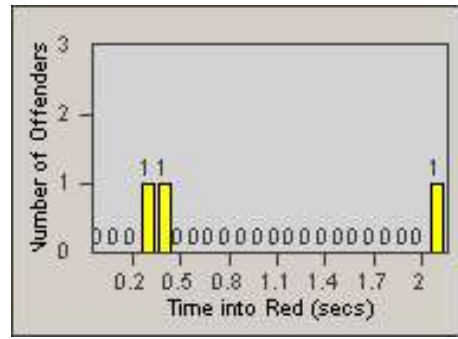

Redflex Redlight Offender Statistics

CONTRACT: Solana Beach
 DATE FROM: 1/Jul/2010

LOCATION: SOL-101L-01 Highway 101 / Lomas Santa Fe
 DATE TO: 31/Jul/2010

LANE 1

LANE 2

LANE 3

Redflex Redlight Offender Statistics