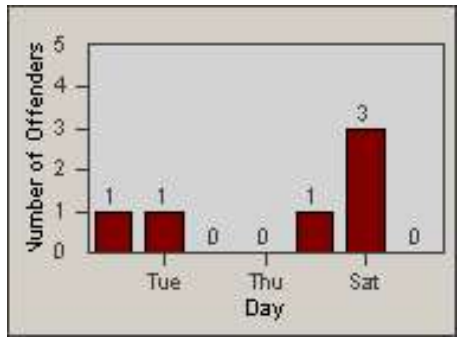

Redflex Redlight Offender Statistics

CONTRACT: Solana Beach
 DATE FROM: 1/Jul/2010

LOCATION: SOL-101L-01 Highway 101 / Lomas Santa Fe
 DATE TO: 31/Jul/2010

LANE 1

LANE 2

LANE 3

Redflex Redlight Offender Statistics