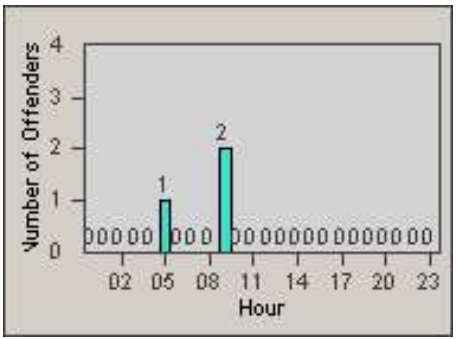

Redflex Redlight Offender Statistics

CONTRACT: Solana Beach
 DATE FROM: 1/Jul/2010

LOCATION: SOL-101L-01 Highway 101 / Lomas Santa Fe
 DATE TO: 31/Jul/2010

LANE 1

LANE 2

LANE 3

Redflex Redlight Offender Statistics