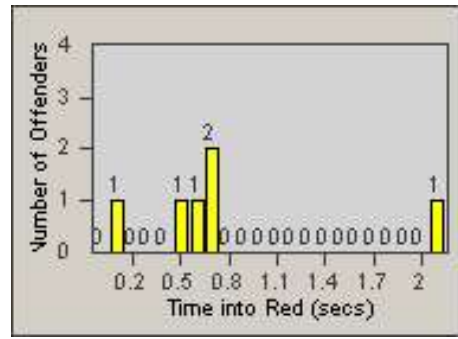

Redflex Redlight Offender Statistics

CONTRACT: Solana Beach
 DATE FROM: 1/Jul/2010

LOCATION: SOL-101L-01 Highway 101 / Lomas Santa Fe
 DATE TO: 31/Jul/2010

LANE 1

LANE 2

LANE 3

Redflex Redlight Offender Statistics