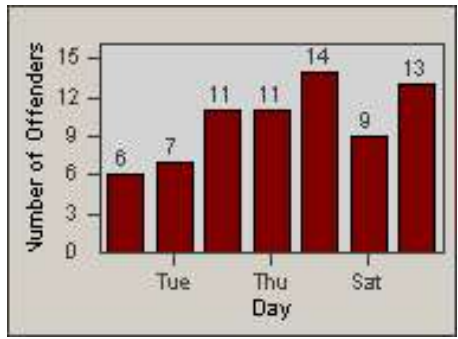

Redflex Redlight Offender Statistics

CONTRACT: Solana Beach
 DATE FROM: 1/Jul/2005

LOCATION: SOL-LOSH-01 Lomas Santa Fe / Solana Hills
 DATE TO: 31/Jul/2005

LANE 1

LANE 2

LANE 3

Redflex Redlight Offender Statistics