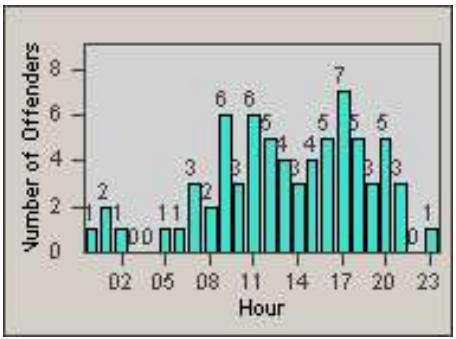

Redflex Redlight Offender Statistics

CONTRACT: Solana Beach
 DATE FROM: 1/Jul/2005

LOCATION: SOL-LOSH-01 Lomas Santa Fe / Solana Hills
 DATE TO: 31/Jul/2005

LANE 1

LANE 2

LANE 3

Redflex Redlight Offender Statistics