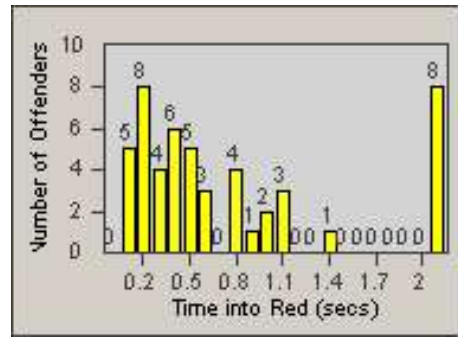

Redflex Redlight Offender Statistics

CONTRACT: Solana Beach
 DATE FROM: 1/Jul/2005

LOCATION: SOL-LOSH-01 Lomas Santa Fe / Solana Hills
 DATE TO: 31/Jul/2005

LANE 1

LANE 2

LANE 3

Redflex Redlight Offender Statistics