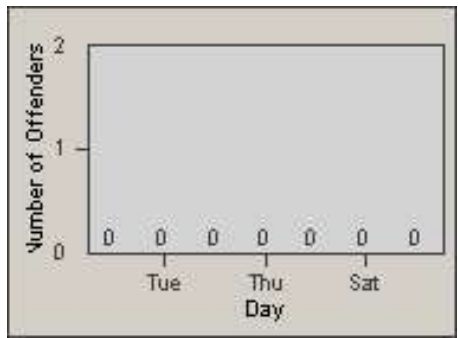

Redflex Redlight Offender Statistics

CONTRACT: Solana Beach
 DATE FROM: 1/Jul/2005

LOCATION: SOL-LOSH-01 Lomas Santa Fe / Solana Hills
 DATE TO: 31/Jul/2005

LANE 1

LANE 2

LANE 3

Redflex Redlight Offender Statistics