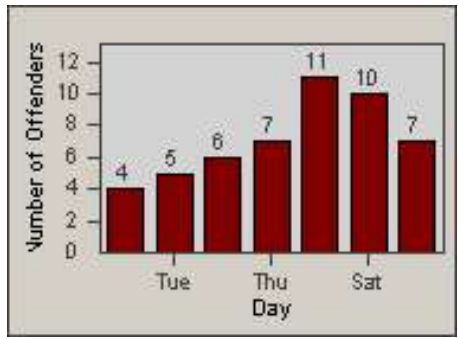

Redflex Redlight Offender Statistics

CONTRACT: Solana Beach
 DATE FROM: 1/Jul/2005

LOCATION: SOL-LOSH-01 Lomas Santa Fe / Solana Hills
 DATE TO: 31/Jul/2005

LANE 1

LANE 2

LANE 3

Redflex Redlight Offender Statistics