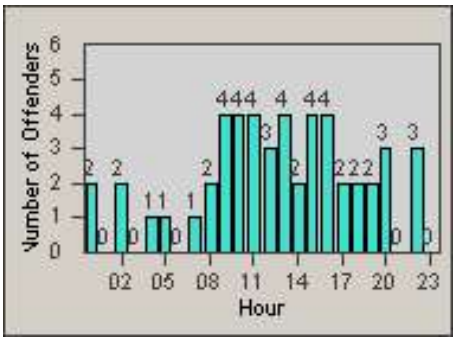

Redflex Redlight Offender Statistics

CONTRACT: Solana Beach
 DATE FROM: 1/Jul/2005

LOCATION: SOL-LOSH-01 Lomas Santa Fe / Solana Hills
 DATE TO: 31/Jul/2005

LANE 1

LANE 2

LANE 3

Redflex Redlight Offender Statistics