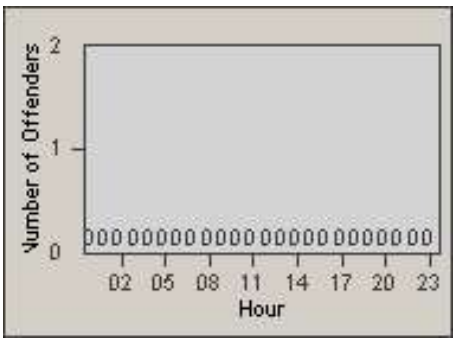

Redflex Redlight Offender Statistics

CONTRACT: Solana Beach
 DATE FROM: 1/Jul/2005

LOCATION: SOL-LOSH-01 Lomas Santa Fe / Solana Hills
 DATE TO: 31/Jul/2005

LANE 1

LANE 2

LANE 3

Redflex Redlight Offender Statistics