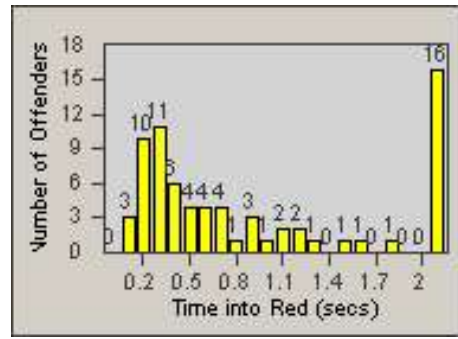

Redflex Redlight Offender Statistics

CONTRACT: Solana Beach
 DATE FROM: 1/Jul/2005

LOCATION: SOL-LOSH-01 Lomas Santa Fe / Solana Hills
 DATE TO: 31/Jul/2005

LANE 1

LANE 2

LANE 3

Redflex Redlight Offender Statistics