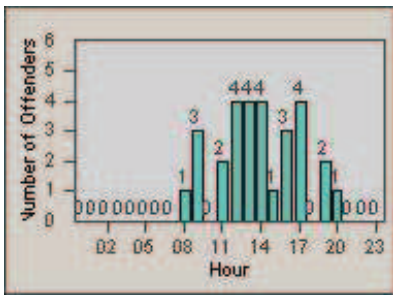

CONTRACT: Solana Beach LOCATION: SOL-101L-01 Highway 101 / Lomas Santa Fe
 DATE FROM: 01-Jul-2012 DATE TO: 31-Jul-2012

LANE TOTAL

Redflex Redlight Offender Statistics

CONTRACT: Solana Beach LOCATION: SOL-LOSH-01 Lomas Santa Fe Dr
 DATE FROM: 01-Jul-2012 DATE TO: 31-Jul-2012

LANE 1

LANE 2

LANE 3

Redflex Redlight Offender Statistics

CONTRACT: Solana Beach LOCATION: SOL-LOSH-01 Lomas Santa Fe Dr
 DATE FROM: 01-Jul-2012 DATE TO: 31-Jul-2012

LANE TOTAL

Redflex Redlight Offender Statistics