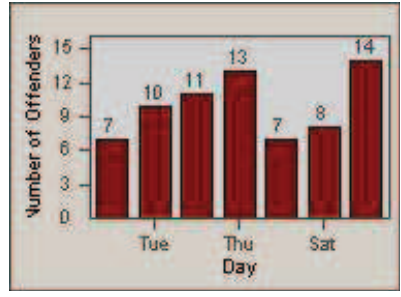

Redflex Redlight Offender Statistics

CONTRACT: Solana Beach   LOCATION: SOL-LOSH-01 Lomas Santa Fe Dr
DATE FROM: 01-Jul-2012   DATE TO: 31-Jul-2012

LANE 1

LANE 2

LANE 3