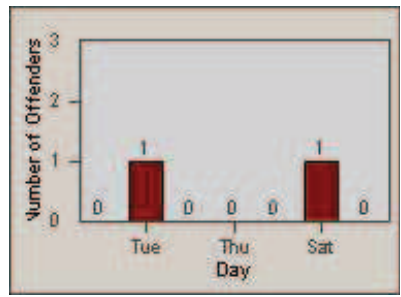

Redflex Redlight Offender Statistics

CONTRACT: Solana Beach   LOCATION: SOL-SHLO-01 Solana Hills Dr
DATE FROM: 01-Jul-2012   DATE TO: 31-Jul-2012

LANE 1

LANE 2