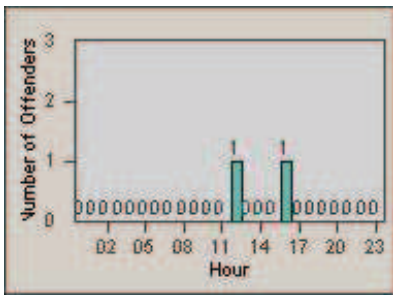

Redflex Redlight Offender Statistics

CONTRACT: Solana Beach   LOCATION: SOL-SHLO-01 Solana Hills Dr
DATE FROM: 01-Jul-2012   DATE TO: 31-Jul-2012

LANE 1

LANE 2