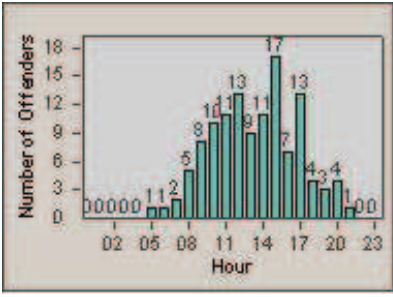

CONTRACT: Solana Beach LOCATION: SOL-SHLO-01 Solana Hills Dr
 DATE FROM: 01-Jul-2012 DATE TO: 31-Jul-2012

LANE 1

LANE 2

LANE 3

Redflex Redlight Offender Statistics

CONTRACT: Solana Beach LOCATION: SOL-SHLO-01 Solana Hills Dr
 DATE FROM: 01-Jul-2012 DATE TO: 31-Jul-2012