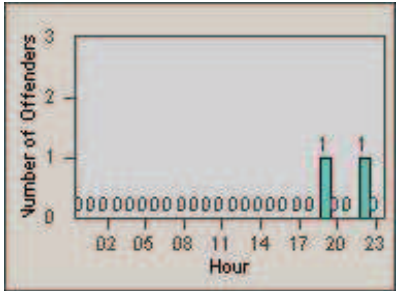

Redflex Redlight Offender Statistics

CONTRACT: Solana Beach LOCATION: SOL-101L-01 Highway 101 / Lomas Santa Fe
 DATE FROM: 01-Jul-2012 DATE TO: 31-Jul-2012

LANE 1

LANE 2

LANE 3

Redflex Redlight Offender Statistics