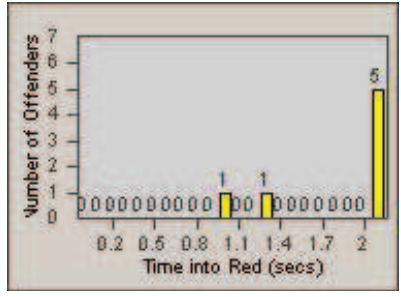

LANE 1

LANE 2

LANE 3

Redflex Redlight Offender Statistics

CONTRACT: Solana Beach LOCATION: SOL-LOSH-01 Lomas Santa Fe Dr
 DATE FROM: 01-Jul-2012 DATE TO: 31-Jul-2012

LANE TOTAL

Redflex Redlight Offender Statistics

CONTRACT: Solana Beach LOCATION: SOL-SHLO-01 Solana Hills Dr
 DATE FROM: 01-Jul-2012 DATE TO: 31-Jul-2012

LANE 1

LANE 2

LANE 3

Redflex Redlight Offender Statistics

CONTRACT: Solana Beach LOCATION: SOL-SHLO-01 Solana Hills Dr
 DATE FROM: 01-Jul-2012 DATE TO: 31-Jul-2012