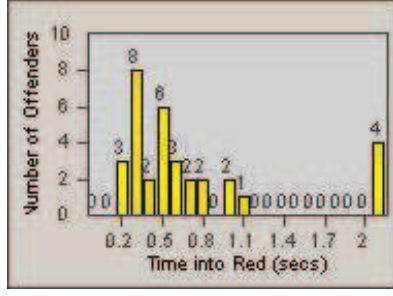

Redflex Redlight Offender Statistics

CONTRACT: Solana Beach   LOCATION: SOL-101L-01 Highway 101 / Lomas Santa Fe
DATE FROM: 01-Jul-2012   DATE TO: 31-Jul-2012

LANE TOTAL