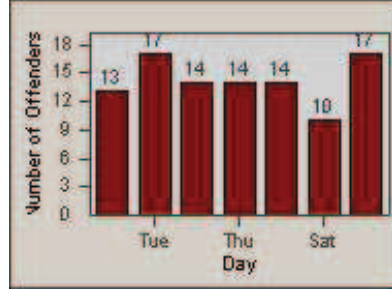

LANE 1

LANE 2

LANE 3

Redflex Redlight Offender Statistics

CONTRACT: Solana Beach LOCATION: SOL-LOSH-01 Lomas Santa Fe Dr
 DATE FROM: 01-Jul-2012 DATE TO: 31-Jul-2012

LANE TOTAL

Redflex Redlight Offender Statistics