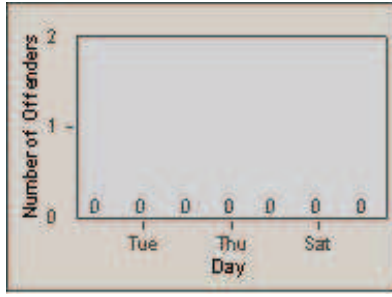

LANE 1

LANE 2

LANE 3

Redflex Redlight Offender Statistics

CONTRACT: Solana Beach LOCATION: SOL-LOSH-01 Lomas Santa Fe Dr
 DATE FROM: 01-Jul-2012 DATE TO: 31-Jul-2012

LANE TOTAL

Redflex Redlight Offender Statistics