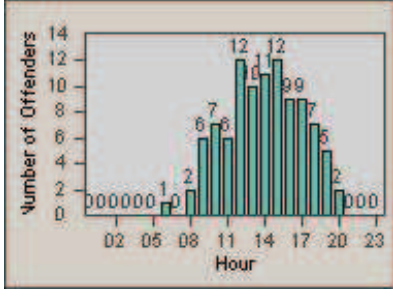

LANE 1

LANE 2

LANE 3

Redflex Redlight Offender Statistics

CONTRACT: Solana Beach LOCATION: SOL-LOSH-01 Lomas Santa Fe Dr
 DATE FROM: 01-Jul-2012 DATE TO: 31-Jul-2012

LANE TOTAL

Redflex Redlight Offender Statistics

CONTRACT: Solana Beach LOCATION: SOL-SHLO-01 Solana Hills Dr
 DATE FROM: 01-Jul-2012 DATE TO: 31-Jul-2012

LANE 1

LANE 2

LANE 3

Redflex Redlight Offender Statistics

CONTRACT: Solana Beach LOCATION: SOL-SHLO-01 Solana Hills Dr
 DATE FROM: 01-Jul-2012 DATE TO: 31-Jul-2012