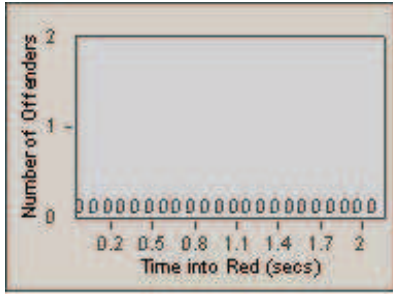

LANE 1

LANE 2

LANE 3

Redflex Redlight Offender Statistics

CONTRACT: Solana Beach LOCATION: SOL-LOSH-01 Lomas Santa Fe Dr
 DATE FROM: 01-Jul-2012 DATE TO: 31-Jul-2012

LANE TOTAL

Redflex Redlight Offender Statistics