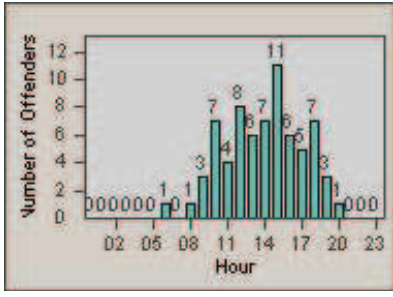

CONTRACT: Solana Beach LOCATION: SOL-101L-01 Highway 101 / Lomas Santa Fe
 DATE FROM: 01-Jul-2012 DATE TO: 31-Jul-2012

LANE TOTAL

Redflex Redlight Offender Statistics

CONTRACT: Solana Beach LOCATION: SOL-LOSH-01 Lomas Santa Fe Dr
 DATE FROM: 01-Jul-2012 DATE TO: 31-Jul-2012

LANE 1

LANE 2

LANE 3

Redflex Redlight Offender Statistics

CONTRACT: Solana Beach LOCATION: SOL-LOSH-01 Lomas Santa Fe Dr
 DATE FROM: 01-Jul-2012 DATE TO: 31-Jul-2012

LANE TOTAL

Redflex Redlight Offender Statistics