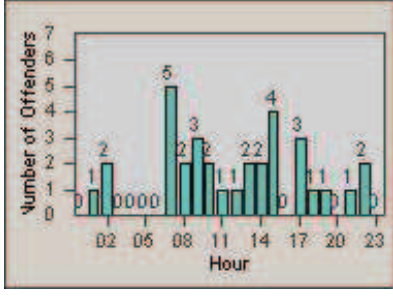

Redflex Redlight Offender Statistics

CONTRACT: Solana Beach LOCATION: SOL-101L-01 Highway 101 / Lomas Santa Fe
 DATE FROM: 01-Jul-2012 DATE TO: 31-Jul-2012

LANE 1

LANE 2

LANE 3

Redflex Redlight Offender Statistics

CONTRACT: Solana Beach LOCATION: SOL-101L-01 Highway 101 / Lomas Santa Fe
 DATE FROM: 01-Jul-2012 DATE TO: 31-Jul-2012

LANE TOTAL

Redflex Redlight Offender Statistics

CONTRACT: Solana Beach LOCATION: SOL-LOSH-01 Lomas Santa Fe Dr
 DATE FROM: 01-Jul-2012 DATE TO: 31-Jul-2012