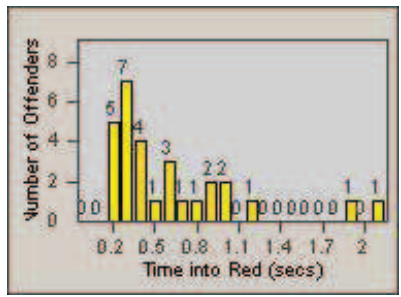

Redflex Redlight Offender Statistics

CONTRACT: Solana Beach   LOCATION: SOL-LOSH-01 Lomas Santa Fe Dr
DATE FROM: 01-Jul-2012   DATE TO: 31-Jul-2012

LANE 1