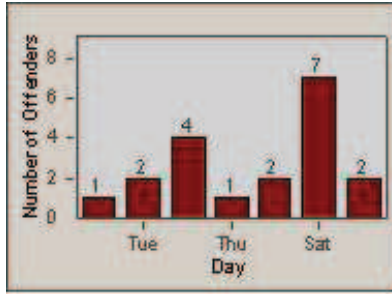

Redflex Redlight Offender Statistics

CONTRACT: Solana Beach   LOCATION: SOL-101L-01 Highway 101 / Lomas Santa Fe
DATE FROM: 01-Jul-2012   DATE TO: 31-Jul-2012