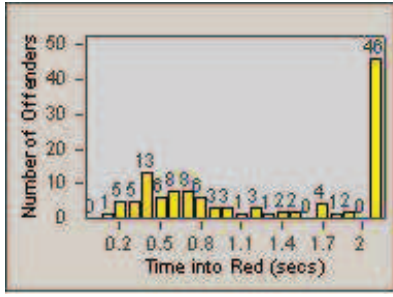

LANE 1

LANE 2

LANE 3

Redflex Redlight Offender Statistics

CONTRACT: Solana Beach LOCATION: SOL-LOSH-01 Lomas Santa Fe Dr
 DATE FROM: 01-Jul-2012 DATE TO: 31-Jul-2012

LANE TOTAL

Redflex Redlight Offender Statistics

CONTRACT: Solana Beach LOCATION: SOL-SHLO-01 Solana Hills Dr
 DATE FROM: 01-Jul-2012 DATE TO: 31-Jul-2012

LANE 1

LANE 2

LANE 3

Redflex Redlight Offender Statistics

CONTRACT: Solana Beach LOCATION: SOL-SHLO-01 Solana Hills Dr
 DATE FROM: 01-Jul-2012 DATE TO: 31-Jul-2012