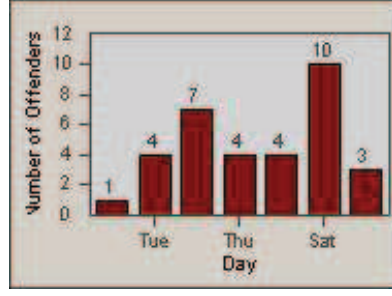

Redflex Redlight Offender Statistics

CONTRACT: Solana Beach   LOCATION: SOL-101L-01 Highway 101 / Lomas Santa Fe
DATE FROM: 01-Jul-2012   DATE TO: 31-Jul-2012

LANE TOTAL