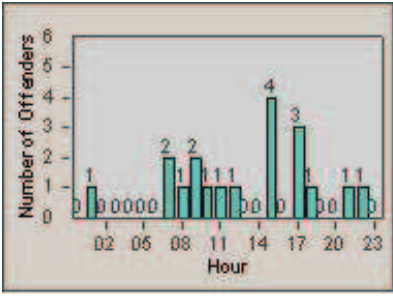

Redflex Redlight Offender Statistics

CONTRACT: Solana Beach   LOCATION: SOL-101L-01 Highway 101 / Lomas Santa Fe
DATE FROM: 01-Jul-2012   DATE TO: 31-Jul-2012