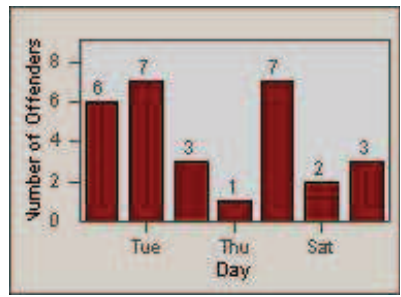

Redflex Redlight Offender Statistics

CONTRACT: Solana Beach   LOCATION: SOL-LOSH-01 Lomas Santa Fe Dr
DATE FROM: 01-Jul-2012   DATE TO: 31-Jul-2012

LANE 1