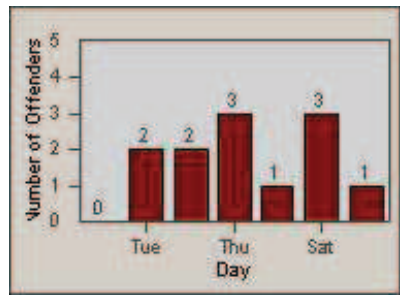

Redflex Redlight Offender Statistics

CONTRACT: Solana Beach LOCATION: SOL-101L-01 Highway 101 / Lomas Santa Fe
 DATE FROM: 01-Jul-2012 DATE TO: 31-Jul-2012

LANE 1

LANE 2

LANE 3

Redflex Redlight Offender Statistics