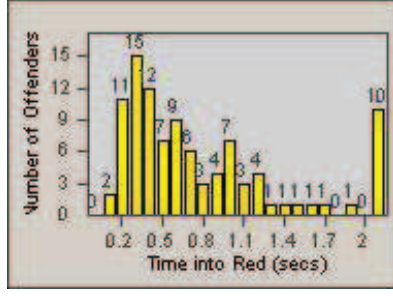

LANE 1

LANE 2

LANE 3

Redflex Redlight Offender Statistics

CONTRACT: Solana Beach LOCATION: SOL-LOSH-01 Lomas Santa Fe Dr
 DATE FROM: 01-Jul-2012 DATE TO: 31-Jul-2012

LANE TOTAL

Redflex Redlight Offender Statistics