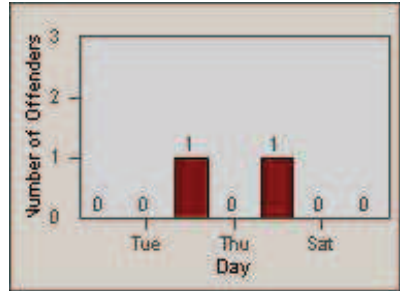

Redflex Redlight Offender Statistics

CONTRACT: Solana Beach LOCATION: SOL-101L-01 Highway 101 / Lomas Santa Fe
 DATE FROM: 01-Jul-2012 DATE TO: 31-Jul-2012

LANE 1

LANE 2

LANE 3

Redflex Redlight Offender Statistics