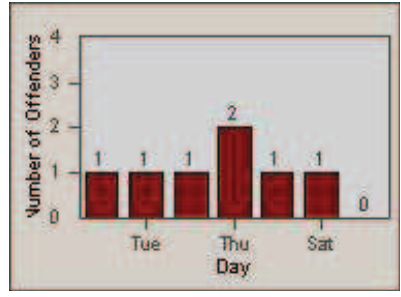

Redflex Redlight Offender Statistics

CONTRACT: Solana Beach   LOCATION: SOL-SHLO-01 Solana Hills Dr
DATE FROM: 01-Jul-2012   DATE TO: 31-Jul-2012

LANE 2

LANE 3