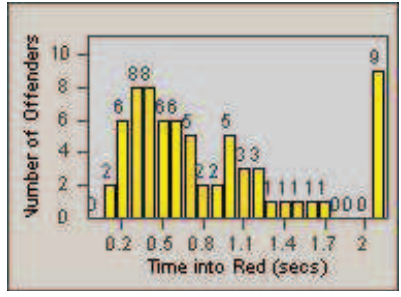

Redflex Redlight Offender Statistics

CONTRACT: Solana Beach   LOCATION: SOL-LOSH-01 Lomas Santa Fe Dr
DATE FROM: 01-Jul-2012   DATE TO: 31-Jul-2012

LANE 1

LANE 2

LANE 3