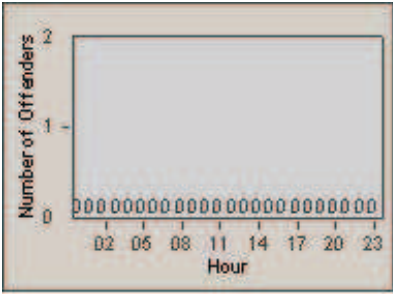

LANE 1

LANE 2

LANE 3

Redflex Redlight Offender Statistics

CONTRACT: Solana Beach LOCATION: SOL-LOSH-01 Lomas Santa Fe Dr
 DATE FROM: 01-Jul-2012 DATE TO: 31-Jul-2012

LANE TOTAL

Redflex Redlight Offender Statistics

CONTRACT: Solana Beach LOCATION: SOL-SHLO-01 Solana Hills Dr
 DATE FROM: 01-Jul-2012 DATE TO: 31-Jul-2012

LANE 1

LANE 2

LANE 3

Redflex Redlight Offender Statistics

CONTRACT: Solana Beach LOCATION: SOL-SHLO-01 Solana Hills Dr
 DATE FROM: 01-Jul-2012 DATE TO: 31-Jul-2012