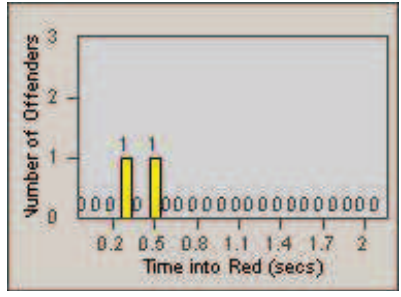

Redflex Redlight Offender Statistics

CONTRACT: Solana Beach LOCATION: SOL-101L-01 Highway 101 / Lomas Santa Fe
 DATE FROM: 01-Jul-2012 DATE TO: 31-Jul-2012

LANE 1

LANE 2

LANE 3

Redflex Redlight Offender Statistics