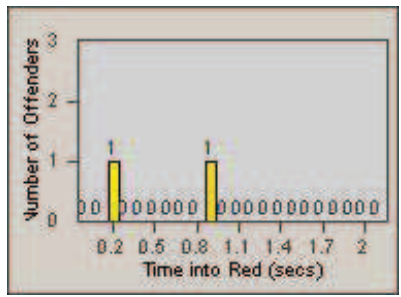

Redflex Redlight Offender Statistics

CONTRACT: Solana Beach   LOCATION: SOL-SHLO-01 Solana Hills Dr
DATE FROM: 01-Jul-2012   DATE TO: 31-Jul-2012

LANE 1

LANE 2