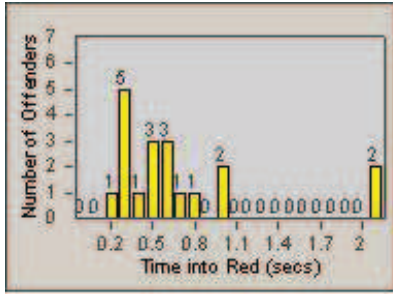

Redflex Redlight Offender Statistics

CONTRACT: Solana Beach   LOCATION: SOL-101L-01 Highway 101 / Lomas Santa Fe
DATE FROM: 01-Jul-2012   DATE TO: 31-Jul-2012