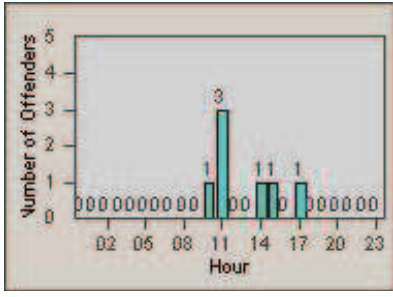

LANE 1

LANE 2

LANE 3

Redflex Redlight Offender Statistics

CONTRACT: Solana Beach LOCATION: SOL-LOSH-01 Lomas Santa Fe Dr
 DATE FROM: 01-Jul-2012 DATE TO: 31-Jul-2012

LANE TOTAL

Redflex Redlight Offender Statistics

CONTRACT: Solana Beach LOCATION: SOL-SHLO-01 Solana Hills Dr
 DATE FROM: 01-Jul-2012 DATE TO: 31-Jul-2012

LANE 1

LANE 2

LANE 3

Redflex Redlight Offender Statistics

CONTRACT: Solana Beach LOCATION: SOL-SHLO-01 Solana Hills Dr
 DATE FROM: 01-Jul-2012 DATE TO: 31-Jul-2012