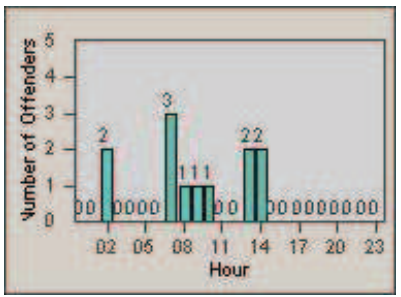

Redflex Redlight Offender Statistics

CONTRACT: Solana Beach LOCATION: SOL-101L-01 Highway 101 / Lomas Santa Fe
 DATE FROM: 01-Jul-2012 DATE TO: 31-Jul-2012

LANE 1

LANE 2

LANE 3

Redflex Redlight Offender Statistics