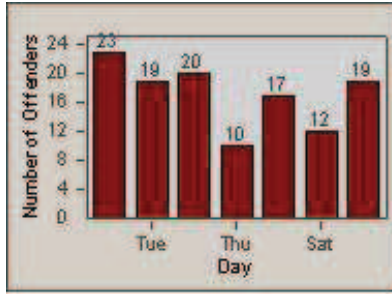

CONTRACT: Solana Beach LOCATION: SOL-SHLO-01 Solana Hills Dr
 DATE FROM: 01-Jul-2012 DATE TO: 31-Jul-2012

LANE 1

LANE 2

LANE 3

Redflex Redlight Offender Statistics

CONTRACT: Solana Beach LOCATION: SOL-SHLO-01 Solana Hills Dr
 DATE FROM: 01-Jul-2012 DATE TO: 31-Jul-2012