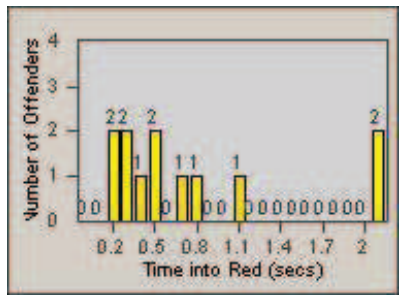

Redflex Redlight Offender Statistics

CONTRACT: Solana Beach LOCATION: SOL-101L-01 Highway 101 / Lomas Santa Fe
 DATE FROM: 01-Jul-2012 DATE TO: 31-Jul-2012

LANE 1

LANE 2

LANE 3

Redflex Redlight Offender Statistics