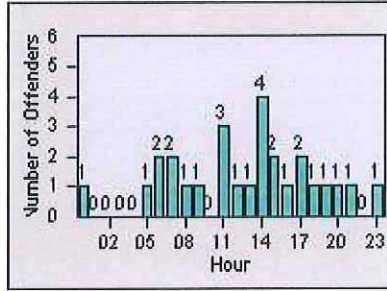

# Redflex Redlight Offender Statistics

CONTRACT: Solana Beach      LOCATION: SOL-101L-01 Highway 101 / Lomas Santa Fe  
 DATE FROM: 01-Jun-2018      DATE TO: 30-Jun-2018

LANE 1

LANE 2

LANE 3