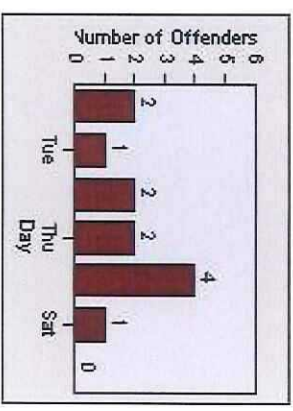

# Redflex Redlight Offender Statistics

CONTRACT: Solana Beach LOCATION: SOL-SHLO-01 Solana Hills Dr  
DATE FROM: 01-Jun-2018 DATE TO: 30-Jun-2018

LANE 1

LANE 2

LANE 3

# Redflex Redlight Offender Statistics

**CONTRACT:** Solana Beach      **LOCATION:** SOL-SHLO-01 Solana Hills Dr  
**DATE FROM:** 01-Jun-2018      **DATE TO:** 30-Jun-2018