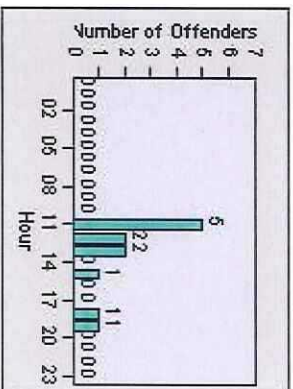

# Redflex Redlight Offender Statistics

CONTRACT: Solana Beach LOCATION: SOL-SHLO-01 Solana Hills Dr  
DATE FROM: 01-Jun-2018 DATE TO: 30-Jun-2018

LANE 1

LANE 2

LANE 3

# Redflex Redlight Offender Statistics

**CONTRACT:** Solana Beach      **LOCATION:** SOL-SHLO-01 Solana Hills Dr  
**DATE FROM:** 01-Jun-2018      **DATE TO:** 30-Jun-2018