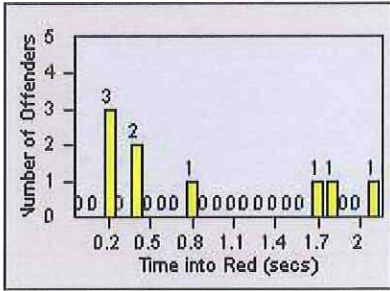

# Redflex Redlight Offender Statistics

CONTRACT: Solana Beach      LOCATION: SOL-101L-01 Highway 101 / Lomas Santa Fe  
 DATE FROM: 01-Jun-2018      DATE TO: 30-Jun-2018

LANE 1

LANE 2

LANE 3