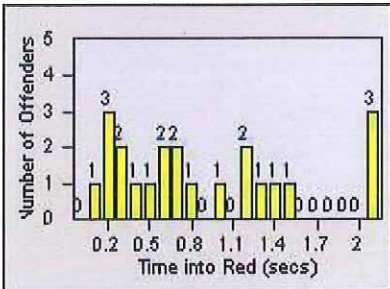

# Redflex Redlight Offender Statistics

CONTRACT: Solana Beach      LOCATION: SOL-101L-01 Highway 101 / Lomas Santa Fe  
 DATE FROM: 01-Jun-2018      DATE TO: 30-Jun-2018

LANE 1

LANE 2

LANE 3