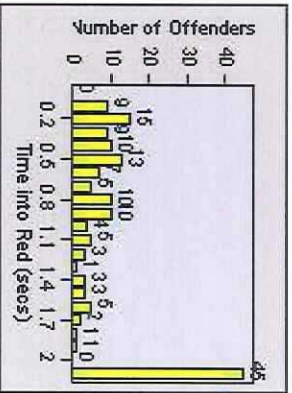

# Redflex Redlight Offender Statistics

CONTRACT: Solana Beach LOCATION: SOL-SHLO-01 Solana Hills Dr  
DATE FROM: 01-Jun-2018 DATE TO: 30-Jun-2018

LANE 1

LANE 2

LANE 3