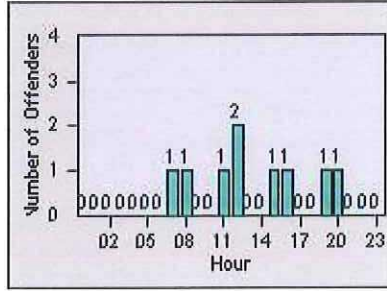

# Redflex Redlight Offender Statistics

CONTRACT: Solana Beach      LOCATION: SOL-101L-01 Highway 101 / Lomas Santa Fe  
 DATE FROM: 01-Jun-2018      DATE TO: 30-Jun-2018

LANE 1

LANE 2

LANE 3