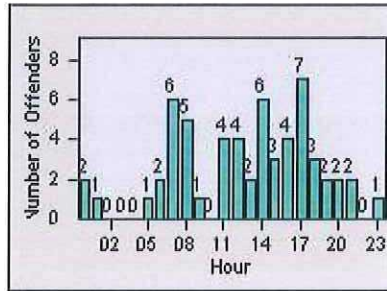

Redflex Redlight Offender Statistics

CONTRACT: Solana Beach
DATE FROM: 01-Jun-2018

LOCATION: SOL-101L-01 Highway 101 / Lomas Santa Fe
DATE TO: 30-Jun-2018

LANE TOTAL