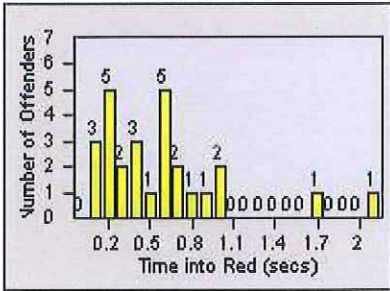

# Redflex Redlight Offender Statistics

CONTRACT: Solana Beach      LOCATION: SOL-101L-01 Highway 101 / Lomas Santa Fe  
 DATE FROM: 01-Jun-2018      DATE TO: 30-Jun-2018

LANE 1

LANE 2

LANE 3