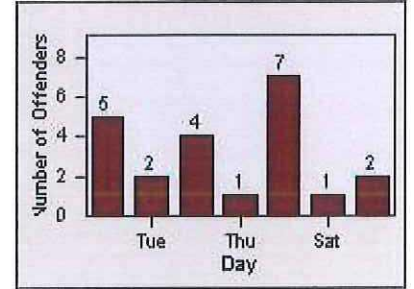

# Redflex Redlight Offender Statistics

CONTRACT: Solana Beach      LOCATION: SOL-101L-01 Highway 101 / Lomas Santa Fe  
 DATE FROM: 01-Jun-2018      DATE TO: 30-Jun-2018

LANE 1

LANE 2

LANE 3