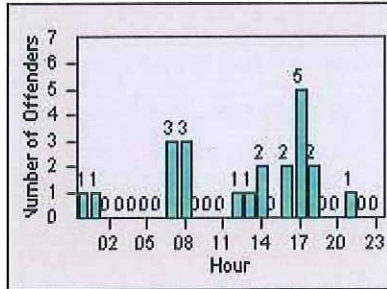

# Redflex Redlight Offender Statistics

CONTRACT: Solana Beach      LOCATION: SOL-101L-01 Highway 101 / Lomas Santa Fe  
 DATE FROM: 01-Jun-2018      DATE TO: 30-Jun-2018

LANE 1

LANE 2

LANE 3