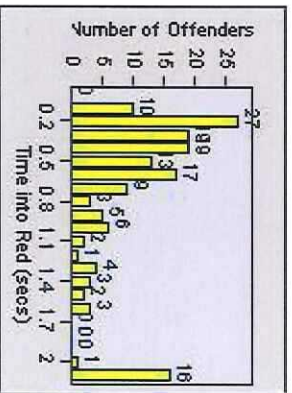

# Redflex Redlight Offender Statistics

**CONTRACT:** Solana Beach      **LOCATION:** SOL-LOSH-01 Lomas Santa Fe Dr  
**DATE FROM:** 01-Jun-2018      **DATE TO:** 30-Jun-2018

LANE 1

LANE 2

LANE 3