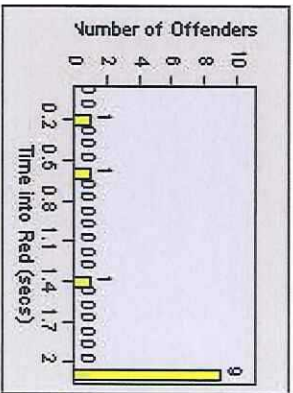

# Redflex Redlight Offender Statistics

CONTRACT: Solana Beach LOCATION: SOL-SHLO-01 Solana Hills Dr  
DATE FROM: 01-Jun-2018 DATE TO: 30-Jun-2018

LANE 1

LANE 2

LANE 3

# Redflex Redlight Offender Statistics

**CONTRACT:** Solana Beach      **LOCATION:** SOL-SHLO-01 Solana Hills Dr  
**DATE FROM:** 01-Jun-2018      **DATE TO:** 30-Jun-2018