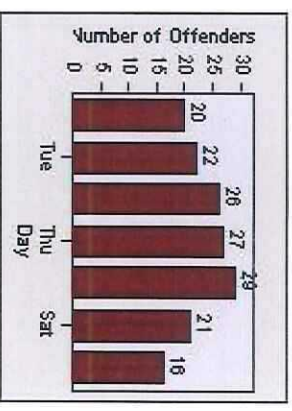

## LANE TOTAL

# Redflex Redlight Offender Statistics

CONTRACT: Solana Beach LOCATION: SOL-SHLO-01 Solana Hills Dr  
DATE FROM: 01-Jun-2018 DATE TO: 30-Jun-2018

LANE 1

LANE 2

LANE 3