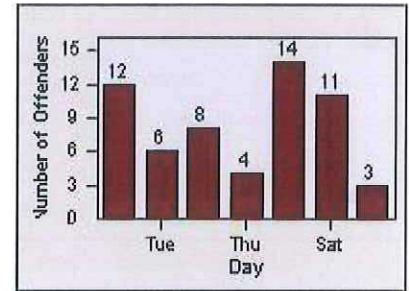

Redflex Redlight Offender Statistics

CONTRACT: Solana Beach
DATE FROM: 01-Jun-2018

LOCATION: SOL-101L-01 Highway 101 / Lomas Santa Fe
DATE TO: 30-Jun-2018

LANE TOTAL