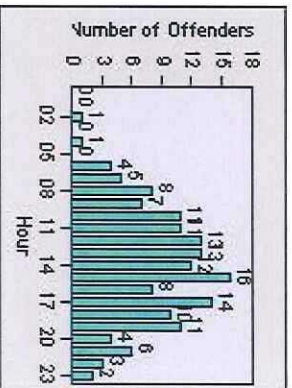

# Redflex Redlight Offender Statistics

**CONTRACT:** Solana Beach      **LOCATION:** SOL-LOSH-01 Lomas Santa Fe Dr  
**DATE FROM:** 01-Jun-2018      **DATE TO:** 30-Jun-2018

LANE 1

LANE 2

LANE 3