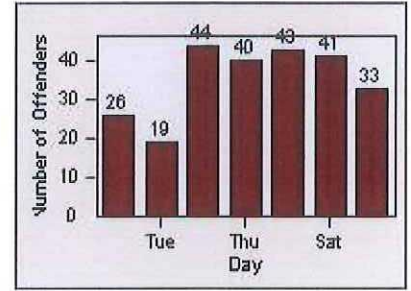

Redflex Redlight Offender Statistics

CONTRACT: Solana Beach   LOCATION: SOL-LOSH-01 Lomas Santa Fe Dr
DATE FROM: 01-Jun-2018   DATE TO: 30-Jun-2018

LANE TOTAL