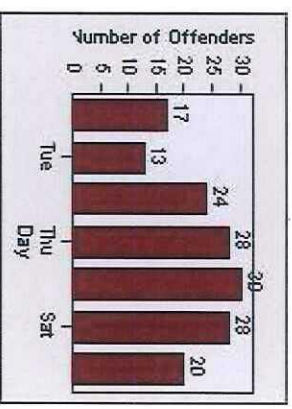

# Redflex Redlight Offender Statistics

**CONTRACT:** Solana Beach      **LOCATION:** SOL-LOSH-01 Lomas Santa Fe Dr  
**DATE FROM:** 01-Jun-2018      **DATE TO:** 30-Jun-2018

LANE 1

LANE 2

LANE 3