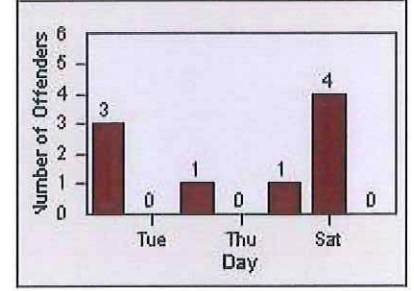

# Redflex Redlight Offender Statistics

CONTRACT: Solana Beach      LOCATION: SOL-101L-01 Highway 101 / Lomas Santa Fe  
 DATE FROM: 01-Jun-2018      DATE TO: 30-Jun-2018

LANE 1

LANE 2

LANE 3