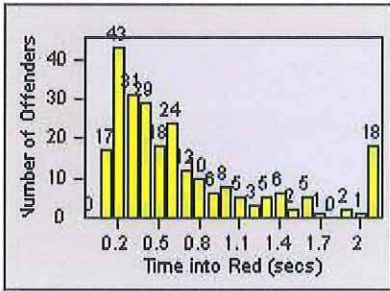

Redflex Redlight Offender Statistics

CONTRACT: Solana Beach   LOCATION: SOL-LOSH-01 Lomas Santa Fe Dr
DATE FROM: 01-Jun-2018   DATE TO: 30-Jun-2018

LANE TOTAL