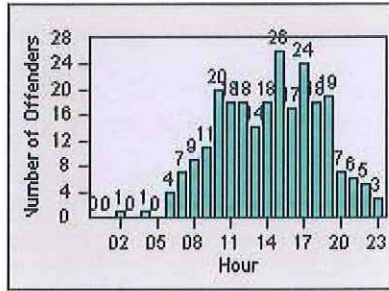

Redflex Redlight Offender Statistics

CONTRACT: Solana Beach   LOCATION: SOL-LOSH-01 Lomas Santa Fe Dr
DATE FROM: 01-Jun-2018   DATE TO: 30-Jun-2018

LANE TOTAL