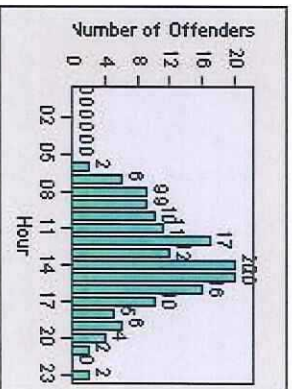

# Redflex Redlight Offender Statistics

CONTRACT: Solana Beach LOCATION: SOL-SHLO-01 Solana Hills Dr  
DATE FROM: 01-Jun-2018 DATE TO: 30-Jun-2018

LANE 1

LANE 2

LANE 3