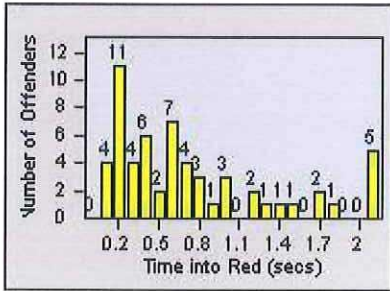

Redflex Redlight Offender Statistics

CONTRACT: Solana Beach
DATE FROM: 01-Jun-2018

LOCATION: SOL-101L-01 Highway 101 / Lomas Santa Fe
DATE TO: 30-Jun-2018

LANE TOTAL