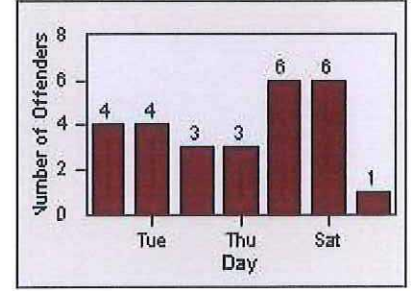

# Redflex Redlight Offender Statistics

CONTRACT: Solana Beach      LOCATION: SOL-101L-01 Highway 101 / Lomas Santa Fe  
 DATE FROM: 01-Jun-2018      DATE TO: 30-Jun-2018

LANE 1

LANE 2

LANE 3