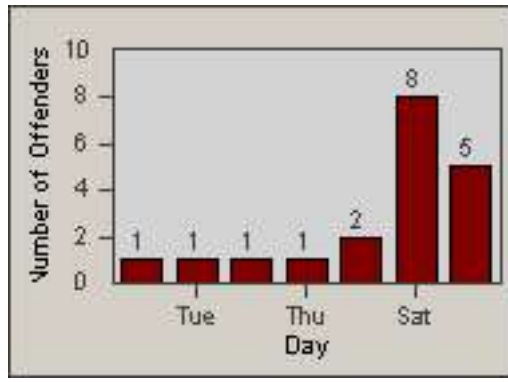

Redflex Redlight Offender Statistics

CONTRACT: South Gate
 DATE FROM: 01-Oct-2010

LOCATION: SG-CATW-03 California
 DATE TO: 31-Oct-2010

LANE 1

LANE 2

LANE 3

Redflex Redlight Offender Statistics

CONTRACT: South Gate
 DATE FROM: 01-Oct-2010