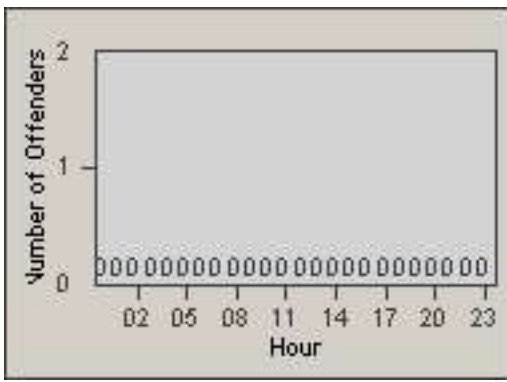

Redflex Redlight Offender Statistics

CONTRACT: South Gate
 DATE FROM: 01-Oct-2010

LOCATION: SG-CATW-03 California
 DATE TO: 31-Oct-2010

LANE 1

LANE 2

LANE 3

Redflex Redlight Offender Statistics

CONTRACT: South Gate
 DATE FROM: 01-Oct-2010