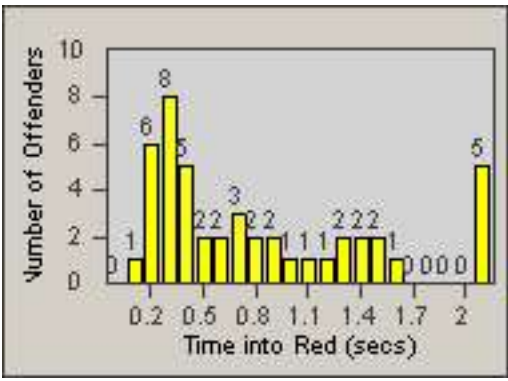

Redflex Redlight Offender Statistics

CONTRACT: South Gate
 DATE FROM: 01-Oct-2010

LOCATION: SG-CATW-03 California
 DATE TO: 31-Oct-2010

LANE 1

LANE 2

LANE 3

Redflex Redlight Offender Statistics

CONTRACT: South Gate
 DATE FROM: 01-Oct-2010