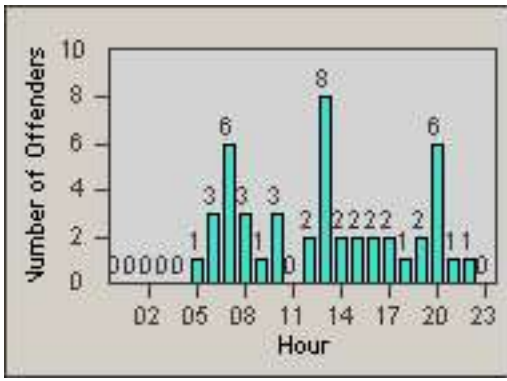

Redflex Redlight Offender Statistics

CONTRACT: South Gate
 DATE FROM: 01-Oct-2010

LOCATION: SG-CATW-03 California
 DATE TO: 31-Oct-2010

LANE 1

LANE 2

LANE 3

Redflex Redlight Offender Statistics

CONTRACT: South Gate
 DATE FROM: 01-Oct-2010