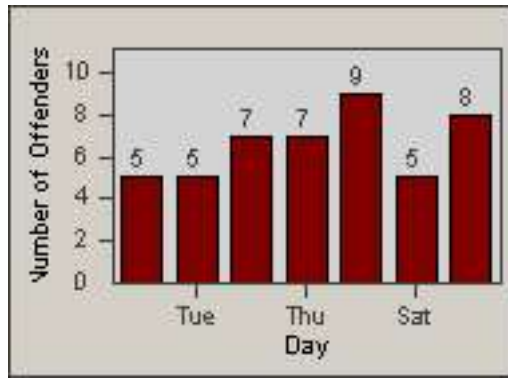

Redflex Redlight Offender Statistics

CONTRACT: South Gate
 DATE FROM: 01-Oct-2010

LOCATION: SG-CATW-03 California
 DATE TO: 31-Oct-2010

LANE 1

LANE 2

LANE 3

Redflex Redlight Offender Statistics

CONTRACT: South Gate
 DATE FROM: 01-Oct-2010