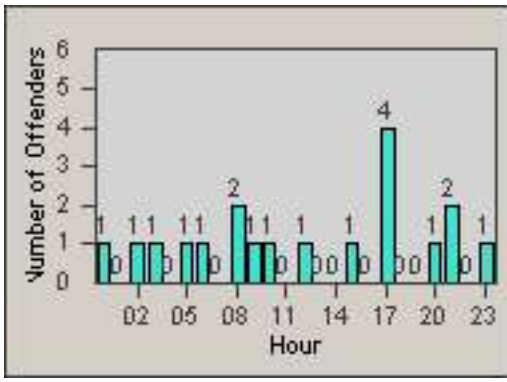

Redflex Redlight Offender Statistics

CONTRACT: South Gate
 DATE FROM: 01-Oct-2010

LOCATION: SG-CATW-03 California
 DATE TO: 31-Oct-2010

LANE 1

LANE 2

LANE 3

Redflex Redlight Offender Statistics

CONTRACT: South Gate
 DATE FROM: 01-Oct-2010