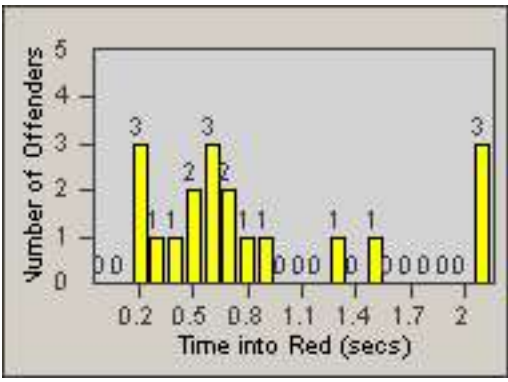

Redflex Redlight Offender Statistics

CONTRACT: South Gate
 DATE FROM: 01-Oct-2010

LOCATION: SG-CATW-03 California
 DATE TO: 31-Oct-2010

LANE 1

LANE 2

LANE 3

Redflex Redlight Offender Statistics

CONTRACT: South Gate
 DATE FROM: 01-Oct-2010