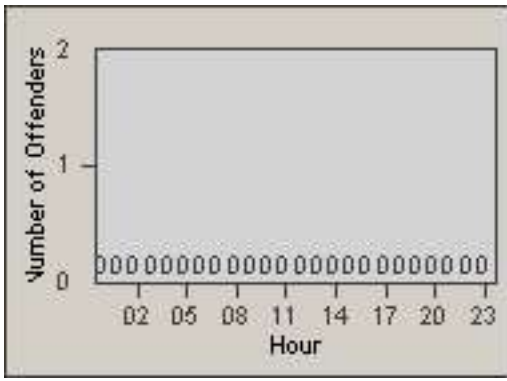

Redflex Redlight Offender Statistics

CONTRACT: South Gate
DATE FROM: 01-Oct-2010

LOCATION: SG-CATW-03 California
DATE TO: 31-Oct-2010

LANE 4