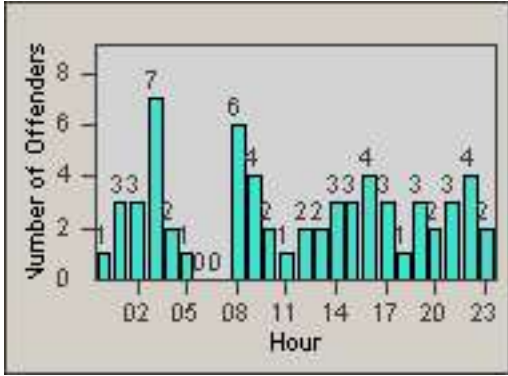

Redflex Redlight Offender Statistics

CONTRACT: South Gate
 DATE FROM: 01-Oct-2010

LOCATION: SG-FICA-03 Firestone Blvd
 DATE TO: 31-Oct-2010

LANE 1

LANE 2

LANE 3

Redflex Redlight Offender Statistics

CONTRACT: South Gate
DATE FROM: 01-Oct-2010

LOCATION: SG-FICA-03 Firestone Blvd
DATE TO: 31-Oct-2010

LANE 4

LANE TOTAL

Redflex Redlight Offender Statistics

CONTRACT: South Gate
 DATE FROM: 01-Oct-2010

LOCATION: SG-FICA-03 Firestone Blvd
 DATE TO: 31-Oct-2010