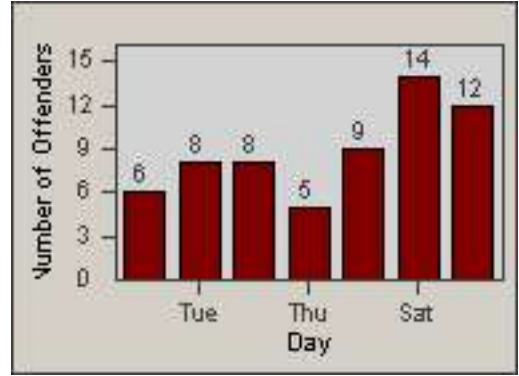

Redflex Redlight Offender Statistics

CONTRACT: South Gate
 DATE FROM: 01-Oct-2010

LOCATION: SG-FICA-03 Firestone Blvd
 DATE TO: 31-Oct-2010

LANE 1

LANE 2

LANE 3

Redflex Redlight Offender Statistics

CONTRACT: South Gate
DATE FROM: 01-Oct-2010

LOCATION: SG-FICA-03 Firestone Blvd
DATE TO: 31-Oct-2010

LANE 4

LANE TOTAL

Redflex Redlight Offender Statistics

CONTRACT: South Gate
 DATE FROM: 01-Oct-2010

LOCATION: SG-FICA-03 Firestone Blvd
 DATE TO: 31-Oct-2010