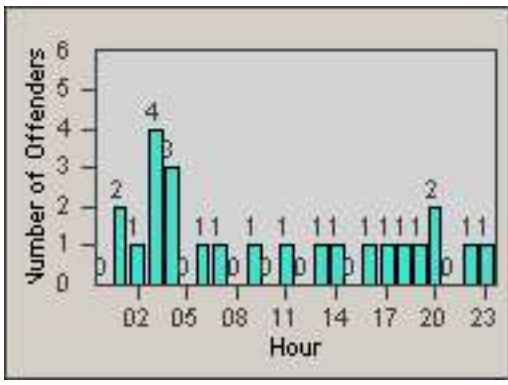

Redflex Redlight Offender Statistics

CONTRACT: South Gate
 DATE FROM: 01-Oct-2010

LOCATION: SG-FICA-03 Firestone Blvd
 DATE TO: 31-Oct-2010

LANE 1

LANE 2

LANE 3

Redflex Redlight Offender Statistics

CONTRACT: South Gate
DATE FROM: 01-Oct-2010

LOCATION: SG-FICA-03 Firestone Blvd
DATE TO: 31-Oct-2010

LANE 4

LANE TOTAL

Redflex Redlight Offender Statistics

CONTRACT: South Gate
 DATE FROM: 01-Oct-2010

LOCATION: SG-FICA-03 Firestone Blvd
 DATE TO: 31-Oct-2010