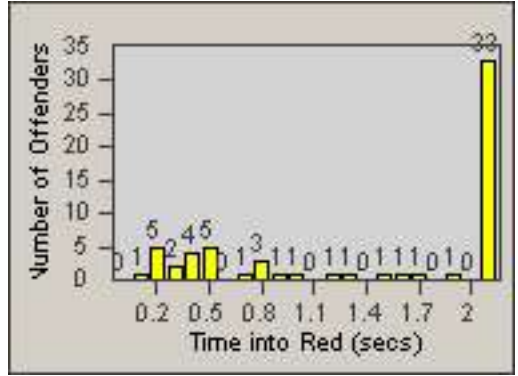

Redflex Redlight Offender Statistics

CONTRACT: South Gate
 DATE FROM: 01-Oct-2010

LOCATION: SG-FICA-03 Firestone Blvd
 DATE TO: 31-Oct-2010

LANE 1

LANE 2

LANE 3

Redflex Redlight Offender Statistics

CONTRACT: South Gate
DATE FROM: 01-Oct-2010

LOCATION: SG-FICA-03 Firestone Blvd
DATE TO: 31-Oct-2010

LANE 4

LANE TOTAL

Redflex Redlight Offender Statistics

CONTRACT: South Gate
 DATE FROM: 01-Oct-2010

LOCATION: SG-FICA-03 Firestone Blvd
 DATE TO: 31-Oct-2010