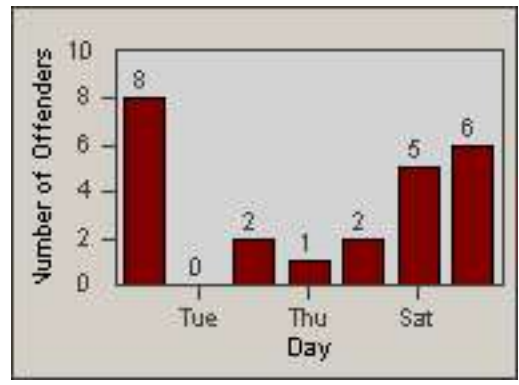

Redflex Redlight Offender Statistics

CONTRACT: South Gate
 DATE FROM: 01-Oct-2010

LOCATION: SG-FICA-03 Firestone Blvd
 DATE TO: 31-Oct-2010

LANE 1

LANE 2

LANE 3

Redflex Redlight Offender Statistics

CONTRACT: South Gate
DATE FROM: 01-Oct-2010

LOCATION: SG-FICA-03 Firestone Blvd
DATE TO: 31-Oct-2010

LANE 4

LANE TOTAL

Redflex Redlight Offender Statistics

CONTRACT: South Gate
 DATE FROM: 01-Oct-2010

LOCATION: SG-FICA-03 Firestone Blvd
 DATE TO: 31-Oct-2010