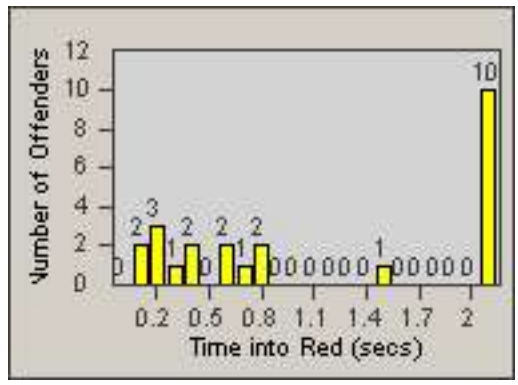

Redflex Redlight Offender Statistics

CONTRACT: South Gate
 DATE FROM: 01-Oct-2010

LOCATION: SG-FICA-03 Firestone Blvd
 DATE TO: 31-Oct-2010

LANE 1

LANE 2

LANE 3

Redflex Redlight Offender Statistics

CONTRACT: South Gate
DATE FROM: 01-Oct-2010

LOCATION: SG-FICA-03 Firestone Blvd
DATE TO: 31-Oct-2010

LANE 4

LANE TOTAL

Redflex Redlight Offender Statistics

CONTRACT: South Gate
 DATE FROM: 01-Oct-2010

LOCATION: SG-FICA-03 Firestone Blvd
 DATE TO: 31-Oct-2010