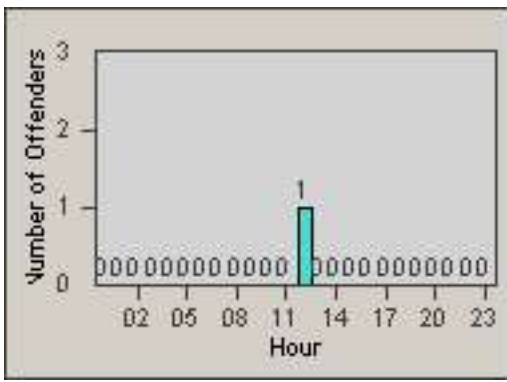

Redflex Redlight Offender Statistics

CONTRACT: South Gate
 DATE FROM: 01-Oct-2010

LOCATION: SG-FIGA-01 Firestone
 DATE TO: 31-Oct-2010

LANE 1

LANE 2

LANE 3

Redflex Redlight Offender Statistics

CONTRACT: South Gate **LOCATION:** SG-FIGA-01 Firestone
DATE FROM: 01-Oct-2010 **DATE TO:** 31-Oct-2010