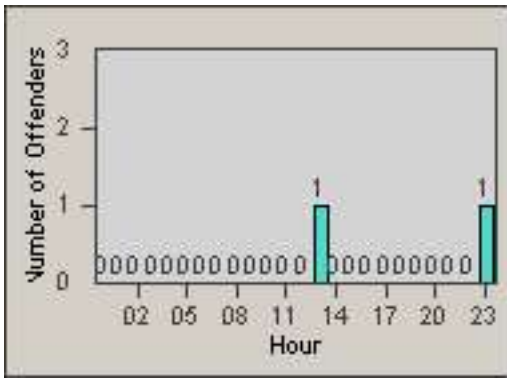

Redflex Redlight Offender Statistics

CONTRACT: South Gate
 DATE FROM: 01-Oct-2010

LOCATION: SG-FIGA-01 Firestone
 DATE TO: 31-Oct-2010

LANE 1

LANE 2

LANE 3

Redflex Redlight Offender Statistics

CONTRACT: South Gate **LOCATION:** SG-FIGA-01 Firestone
DATE FROM: 01-Oct-2010 **DATE TO:** 31-Oct-2010