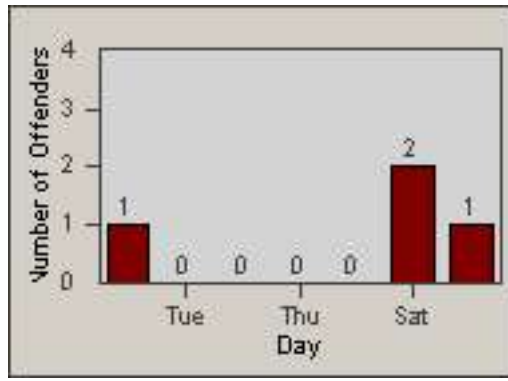

Redflex Redlight Offender Statistics

CONTRACT: South Gate
 DATE FROM: 01-Oct-2010

LOCATION: SG-FIGA-01 Firestone
 DATE TO: 31-Oct-2010

LANE 1

LANE 2

LANE 3

Redflex Redlight Offender Statistics

CONTRACT: South Gate **LOCATION:** SG-FIGA-01 Firestone
DATE FROM: 01-Oct-2010 **DATE TO:** 31-Oct-2010