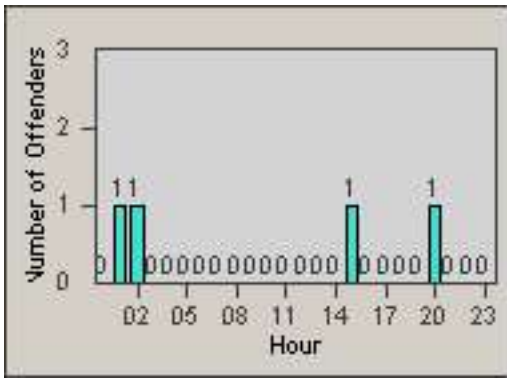

Redflex Redlight Offender Statistics

CONTRACT: South Gate
 DATE FROM: 01-Oct-2010

LOCATION: SG-FIGA-01 Firestone
 DATE TO: 31-Oct-2010

LANE 1

LANE 2

LANE 3

Redflex Redlight Offender Statistics

CONTRACT: South Gate **LOCATION:** SG-FIGA-01 Firestone
DATE FROM: 01-Oct-2010 **DATE TO:** 31-Oct-2010