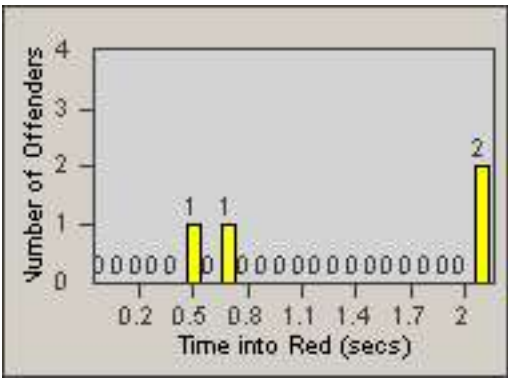

Redflex Redlight Offender Statistics

CONTRACT: South Gate
 DATE FROM: 01-Oct-2010

LOCATION: SG-FIGA-01 Firestone
 DATE TO: 31-Oct-2010

LANE 1

LANE 2

LANE 3

Redflex Redlight Offender Statistics

CONTRACT: South Gate **LOCATION:** SG-FIGA-01 Firestone
DATE FROM: 01-Oct-2010 **DATE TO:** 31-Oct-2010