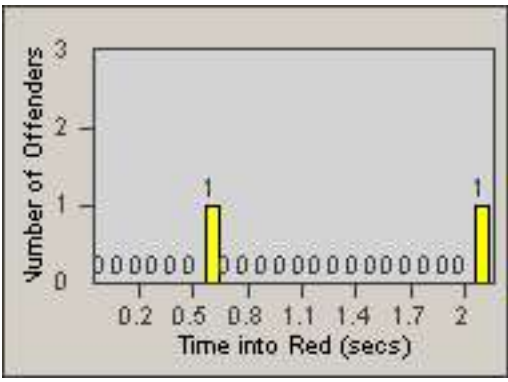

Redflex Redlight Offender Statistics

CONTRACT: South Gate
 DATE FROM: 01-Oct-2010

LOCATION: SG-FIGA-01 Firestone
 DATE TO: 31-Oct-2010

LANE 1

LANE 2

LANE 3

Redflex Redlight Offender Statistics

CONTRACT: South Gate **LOCATION:** SG-FIGA-01 Firestone
DATE FROM: 01-Oct-2010 **DATE TO:** 31-Oct-2010