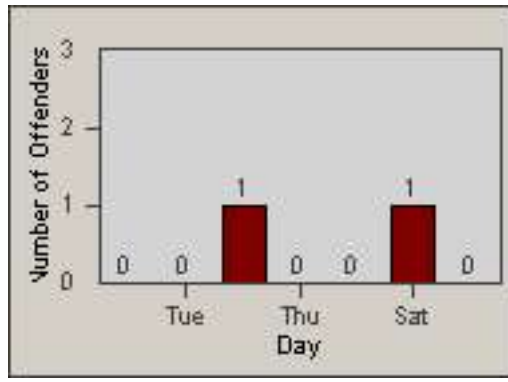

Redflex Redlight Offender Statistics

CONTRACT: South Gate
 DATE FROM: 01-Oct-2010

LOCATION: SG-FIGA-01 Firestone
 DATE TO: 31-Oct-2010

LANE 1

LANE 2

LANE 3

Redflex Redlight Offender Statistics

CONTRACT: South Gate **LOCATION:** SG-FIGA-01 Firestone
DATE FROM: 01-Oct-2010 **DATE TO:** 31-Oct-2010