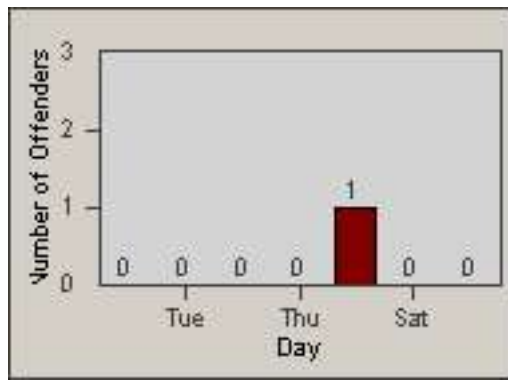

Redflex Redlight Offender Statistics

CONTRACT: South Gate
 DATE FROM: 01-Oct-2010

LOCATION: SG-FIGA-01 Firestone
 DATE TO: 31-Oct-2010

LANE 1

LANE 2

LANE 3

Redflex Redlight Offender Statistics

CONTRACT: South Gate **LOCATION:** SG-FIGA-01 Firestone
DATE FROM: 01-Oct-2010 **DATE TO:** 31-Oct-2010