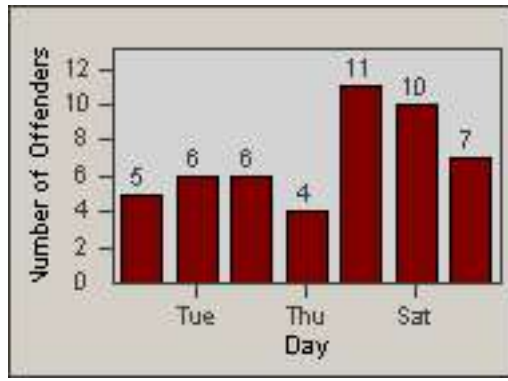

Redflex Redlight Offender Statistics

CONTRACT: South Gate
 DATE FROM: 01-Oct-2010

LOCATION: SG-GASO-01 Garfield
 DATE TO: 31-Oct-2010

LANE 1

LANE 2

LANE 3

Redflex Redlight Offender Statistics

CONTRACT: South Gate **LOCATION:** SG-GASO-01 Garfield
DATE FROM: 01-Oct-2010 **DATE TO:** 31-Oct-2010