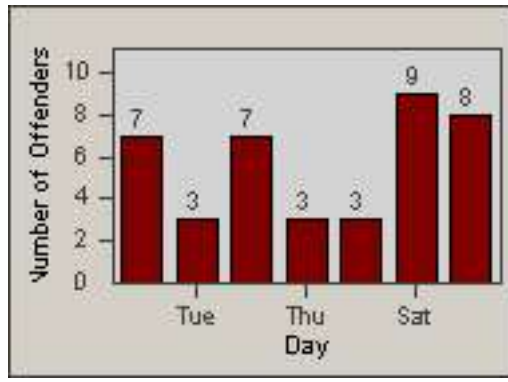

Redflex Redlight Offender Statistics

CONTRACT: South Gate
 DATE FROM: 01-Oct-2010

LOCATION: SG-GASO-01 Garfield
 DATE TO: 31-Oct-2010

LANE 1

LANE 2

LANE 3

Redflex Redlight Offender Statistics

CONTRACT: South Gate **LOCATION:** SG-GASO-01 Garfield
DATE FROM: 01-Oct-2010 **DATE TO:** 31-Oct-2010