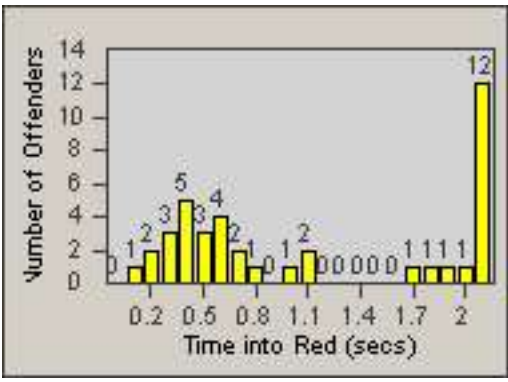

Redflex Redlight Offender Statistics

CONTRACT: South Gate
 DATE FROM: 01-Oct-2010

LOCATION: SG-GASO-01 Garfield
 DATE TO: 31-Oct-2010

LANE 1

LANE 2

LANE 3

Redflex Redlight Offender Statistics

CONTRACT: South Gate **LOCATION:** SG-GASO-01 Garfield
DATE FROM: 01-Oct-2010 **DATE TO:** 31-Oct-2010