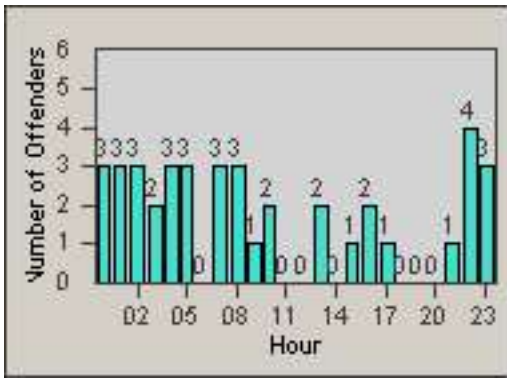

Redflex Redlight Offender Statistics

CONTRACT: South Gate
 DATE FROM: 01-Oct-2010

LOCATION: SG-GASO-01 Garfield
 DATE TO: 31-Oct-2010

LANE 1

LANE 2

LANE 3

Redflex Redlight Offender Statistics

CONTRACT: South Gate **LOCATION:** SG-GASO-01 Garfield
DATE FROM: 01-Oct-2010 **DATE TO:** 31-Oct-2010