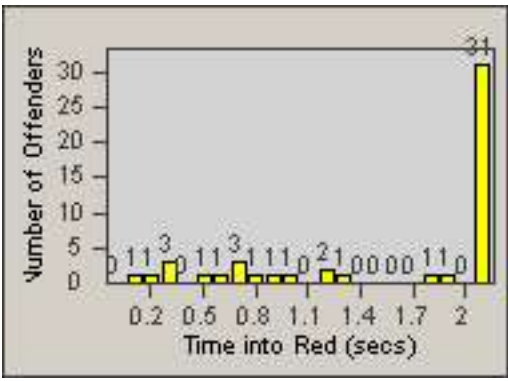

Redflex Redlight Offender Statistics

CONTRACT: South Gate
 DATE FROM: 01-Oct-2010

LOCATION: SG-GASO-01 Garfield
 DATE TO: 31-Oct-2010

LANE 1

LANE 2

LANE 3

Redflex Redlight Offender Statistics

CONTRACT: South Gate **LOCATION:** SG-GASO-01 Garfield
DATE FROM: 01-Oct-2010 **DATE TO:** 31-Oct-2010