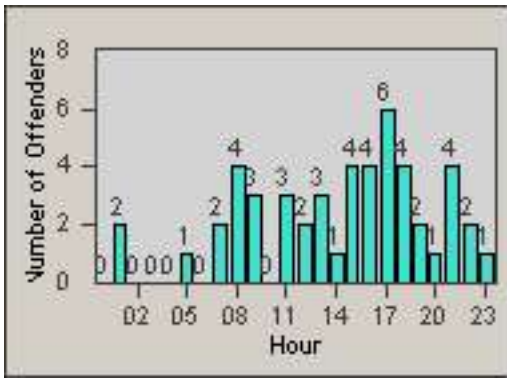

Redflex Redlight Offender Statistics

CONTRACT: South Gate
 DATE FROM: 01-Oct-2010

LOCATION: SG-GASO-01 Garfield
 DATE TO: 31-Oct-2010

LANE 1

LANE 2

LANE 3

Redflex Redlight Offender Statistics

CONTRACT: South Gate **LOCATION:** SG-GASO-01 Garfield
DATE FROM: 01-Oct-2010 **DATE TO:** 31-Oct-2010