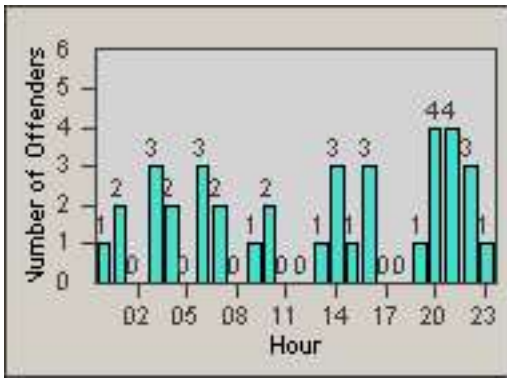

Redflex Redlight Offender Statistics

CONTRACT: South Gate
DATE FROM: 01-Oct-2010

LOCATION: SG-GASO-03 Garfield
DATE TO: 31-Oct-2010

LANE 1