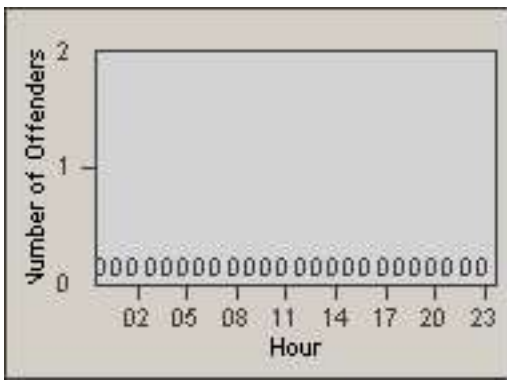

Redflex Redlight Offender Statistics

CONTRACT: South Gate
DATE FROM: 01-Oct-2010

LOCATION: SG-GASO-03 Garfield
DATE TO: 31-Oct-2010

LANE 1

LANE 2

LANE 3