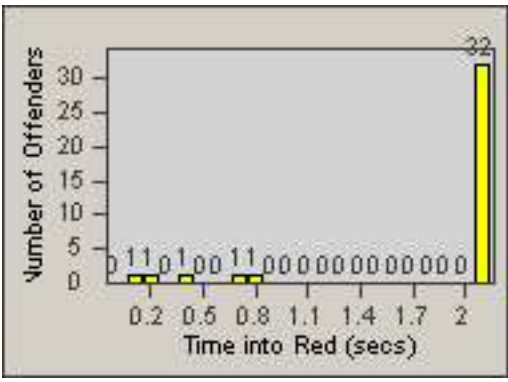

Redflex Redlight Offender Statistics

CONTRACT: South Gate
DATE FROM: 01-Oct-2010

LOCATION: SG-GASO-03 Garfield
DATE TO: 31-Oct-2010

LANE 1