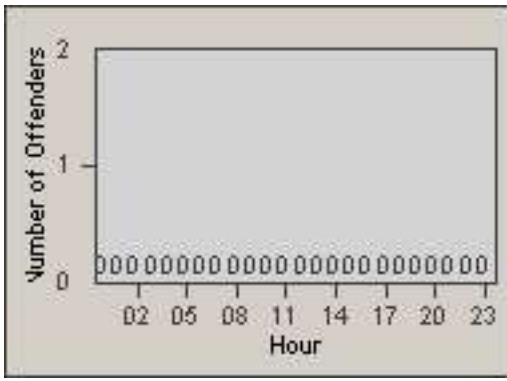

Redflex Redlight Offender Statistics

CONTRACT: South Gate
DATE FROM: 01-Oct-2010

LOCATION: SG-GASO-03 Garfield
DATE TO: 31-Oct-2010

LANE 4