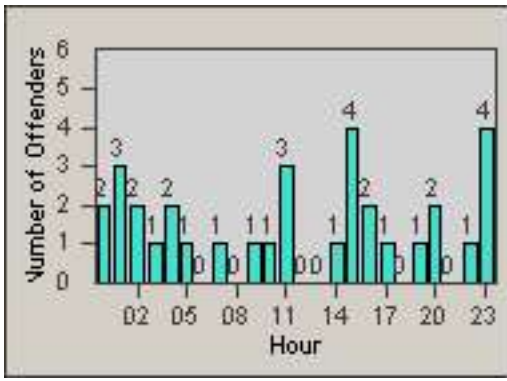

Redflex Redlight Offender Statistics

CONTRACT: South Gate
DATE FROM: 01-Oct-2010

LOCATION: SG-GASO-03 Garfield
DATE TO: 31-Oct-2010

LANE 1

LANE 2

LANE 3