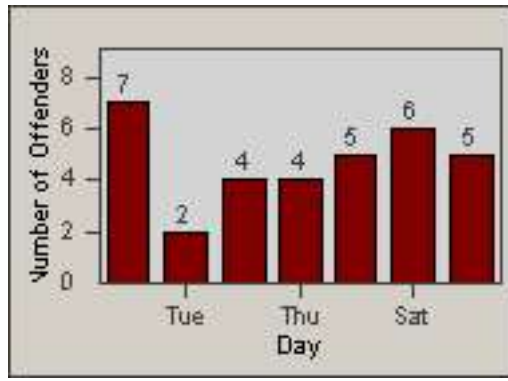

Redflex Redlight Offender Statistics

CONTRACT: South Gate
DATE FROM: 01-Oct-2010

LOCATION: SG-GASO-03 Garfield
DATE TO: 31-Oct-2010

LANE 1

LANE 2

LANE 3