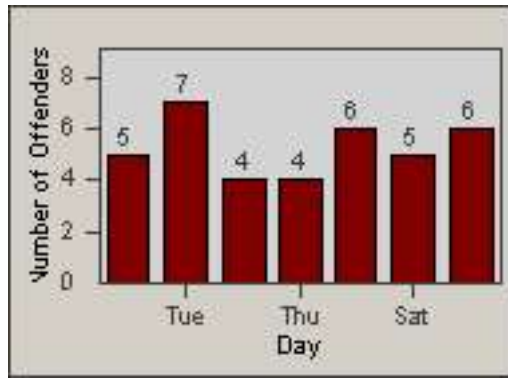

Redflex Redlight Offender Statistics

CONTRACT: South Gate
DATE FROM: 01-Oct-2010

LOCATION: SG-GASO-03 Garfield
DATE TO: 31-Oct-2010

LANE 1