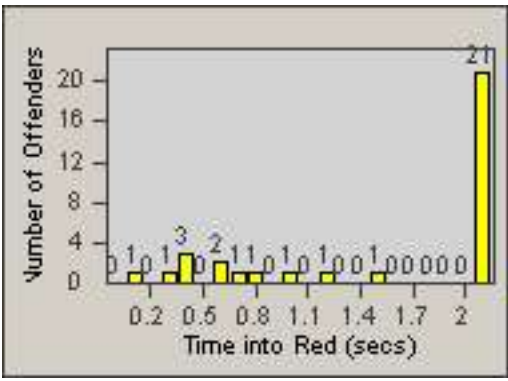

Redflex Redlight Offender Statistics

CONTRACT: South Gate
DATE FROM: 01-Oct-2010

LOCATION: SG-GASO-03 Garfield
DATE TO: 31-Oct-2010

LANE 1

LANE 2

LANE 3