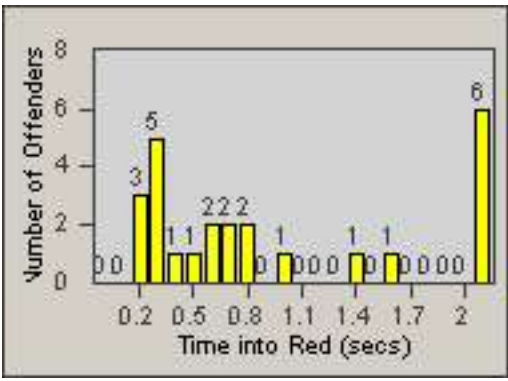

Redflex Redlight Offender Statistics

CONTRACT: South Gate **LOCATION:** SG-FIAT-03 Firestone
DATE FROM: 01-Oct-2011 **DATE TO:** 31-Oct-2011

LANE 1

LANE 2

LANE 3

Redflex Redlight Offender Statistics

CONTRACT: South Gate **LOCATION:** SG-FIAT-03 Firestone
DATE FROM: 01-Oct-2011 **DATE TO:** 31-Oct-2011