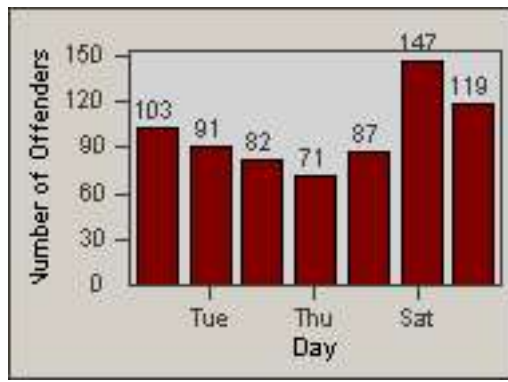

Redflex Redlight Offender Statistics

CONTRACT: South Gate **LOCATION:** SG-FIAT-03 Firestone
DATE FROM: 01-Oct-2011 **DATE TO:** 31-Oct-2011

LANE 1

LANE 2

LANE 3

Redflex Redlight Offender Statistics

CONTRACT: South Gate **LOCATION:** SG-FIAT-03 Firestone
DATE FROM: 01-Oct-2011 **DATE TO:** 31-Oct-2011