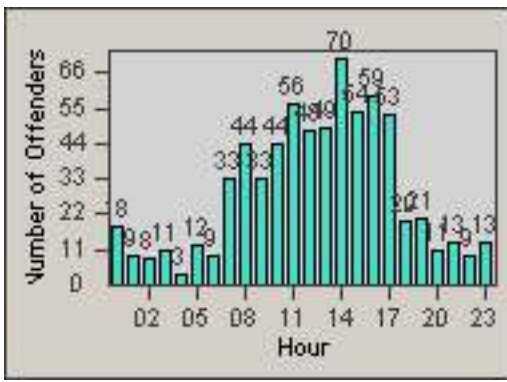

Redflex Redlight Offender Statistics

CONTRACT: South Gate **LOCATION:** SG-FIAT-03 Firestone
DATE FROM: 01-Oct-2011 **DATE TO:** 31-Oct-2011

LANE 1

LANE 2

LANE 3

Redflex Redlight Offender Statistics

CONTRACT: South Gate **LOCATION:** SG-FIAT-03 Firestone
DATE FROM: 01-Oct-2011 **DATE TO:** 31-Oct-2011