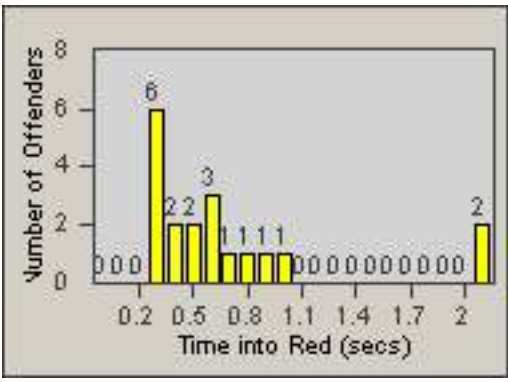

Redflex Redlight Offender Statistics

CONTRACT: South Gate **LOCATION:** SG-FIAT-03 Firestone
DATE FROM: 01-Oct-2011 **DATE TO:** 31-Oct-2011

LANE 1

LANE 2

LANE 3

Redflex Redlight Offender Statistics

CONTRACT: South Gate **LOCATION:** SG-FIAT-03 Firestone
DATE FROM: 01-Oct-2011 **DATE TO:** 31-Oct-2011