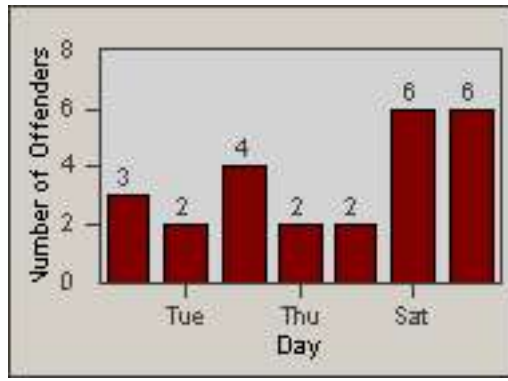

Redflex Redlight Offender Statistics

CONTRACT: South Gate **LOCATION:** SG-FIAT-03 Firestone
DATE FROM: 01-Oct-2011 **DATE TO:** 31-Oct-2011

LANE 1

LANE 2

LANE 3

Redflex Redlight Offender Statistics

CONTRACT: South Gate **LOCATION:** SG-FIAT-03 Firestone
DATE FROM: 01-Oct-2011 **DATE TO:** 31-Oct-2011