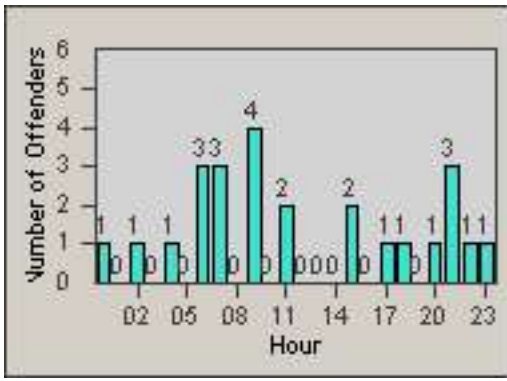

Redflex Redlight Offender Statistics

CONTRACT: South Gate **LOCATION:** SG-FIAT-03 Firestone
DATE FROM: 01-Oct-2011 **DATE TO:** 31-Oct-2011

LANE 1

LANE 2

LANE 3

Redflex Redlight Offender Statistics

CONTRACT: South Gate **LOCATION:** SG-FIAT-03 Firestone
DATE FROM: 01-Oct-2011 **DATE TO:** 31-Oct-2011