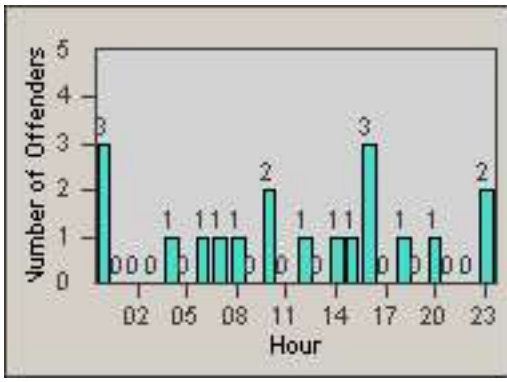

Redflex Redlight Offender Statistics

CONTRACT: South Gate **LOCATION:** SG-FIAT-03 Firestone
DATE FROM: 01-Oct-2011 **DATE TO:** 31-Oct-2011

LANE 1

LANE 2

LANE 3

Redflex Redlight Offender Statistics

CONTRACT: South Gate **LOCATION:** SG-FIAT-03 Firestone
DATE FROM: 01-Oct-2011 **DATE TO:** 31-Oct-2011