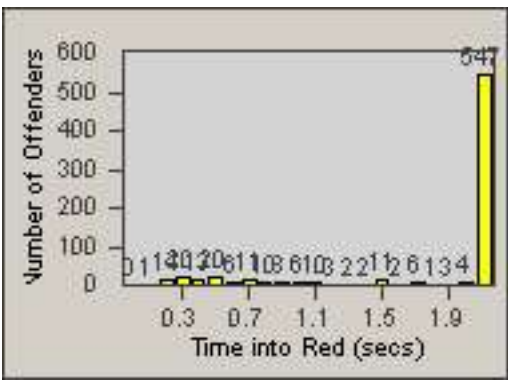

Redflex Redlight Offender Statistics

CONTRACT: South Gate **LOCATION:** SG-FIAT-03 Firestone
DATE FROM: 01-Oct-2011 **DATE TO:** 31-Oct-2011

LANE 1

LANE 2

LANE 3

Redflex Redlight Offender Statistics

CONTRACT: South Gate **LOCATION:** SG-FIAT-03 Firestone
DATE FROM: 01-Oct-2011 **DATE TO:** 31-Oct-2011