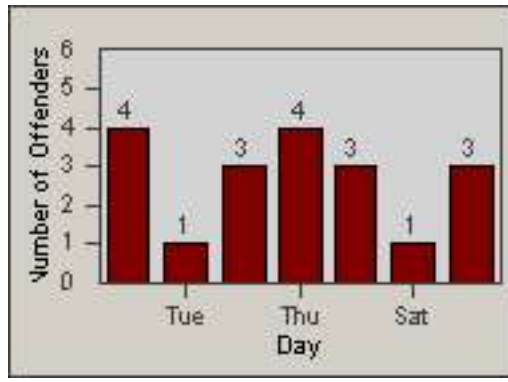

Redflex Redlight Offender Statistics

CONTRACT: South Gate **LOCATION:** SG-FIAT-03 Firestone
DATE FROM: 01-Oct-2011 **DATE TO:** 31-Oct-2011

LANE 1

LANE 2

LANE 3

Redflex Redlight Offender Statistics

CONTRACT: South Gate **LOCATION:** SG-FIAT-03 Firestone
DATE FROM: 01-Oct-2011 **DATE TO:** 31-Oct-2011