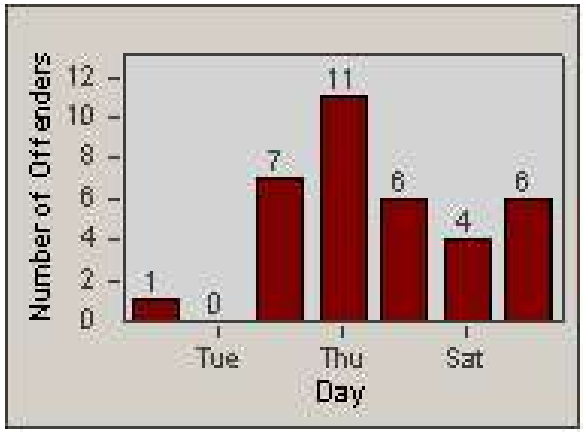

Redflex Redlight Offender Statistics

CONTRACT: Union City
 DATE FROM: 1/Apr/2010

LOCATION: UNI-MITA-01 Mission Boulevard and Tamarack Drive
 DATE TO: 30/Apr/2010

LANE 1

LANE 2

LANE 3

Redflex Redlight Offender Statistics

CONTRACT: Union City
DATE FROM: 1/Apr/2010

LOCATION: UNI-MITA-01 Mission Boulevard and Tamarack Drive
DATE TO: 30/Apr/2010

LANE 4

LANE TOTAL

Redflex Redlight Offender Statistics

CONTRACT: Union City
 DATE FROM: 1/Apr/2010