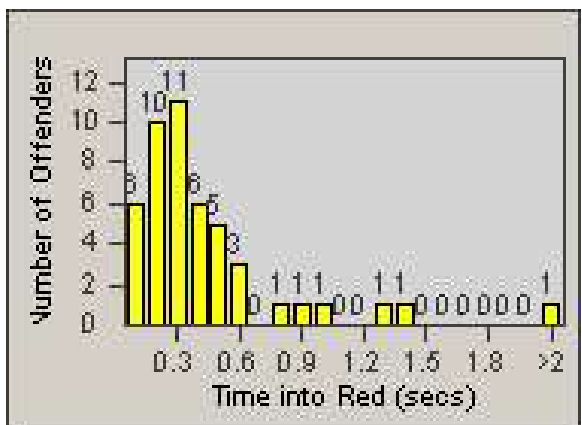

Redflex Redlight Offender Statistics

CONTRACT: Union City
 DATE FROM: 1/Apr/2010

LOCATION: UNI-MITA-01 Mission Boulevard and Tamarack Drive
 DATE TO: 30/Apr/2010

LANE 1

LANE 2

LANE 3

Redflex Redlight Offender Statistics

CONTRACT: Union City
DATE FROM: 1/Apr/2010

LOCATION: UNI-MITA-01 Mission Boulevard and Tamarack Drive
DATE TO: 30/Apr/2010

LANE 4

LANE TOTAL

Redflex Redlight Offender Statistics

CONTRACT: Union City
 DATE FROM: 1/Apr/2010