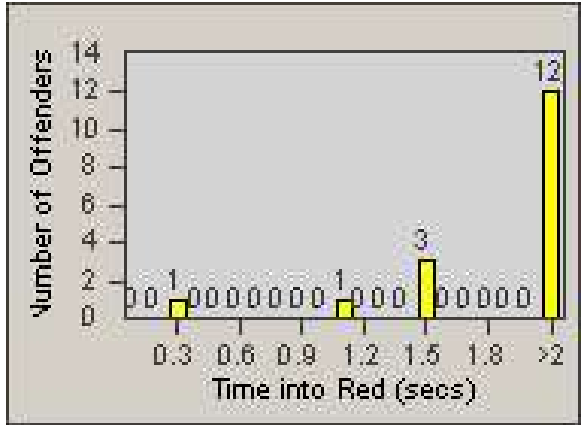

Redflex Redlight Offender Statistics

CONTRACT: Union City
 DATE FROM: 1/Apr/2010

LOCATION: UNI-MITA-01 Mission Boulevard and Tamarack Drive
 DATE TO: 30/Apr/2010

LANE 1

LANE 2

LANE 3

Redflex Redlight Offender Statistics

CONTRACT: Union City
DATE FROM: 1/Apr/2010

LOCATION: UNI-MITA-01 Mission Boulevard and Tamarack Drive
DATE TO: 30/Apr/2010

LANE 4

LANE TOTAL

Redflex Redlight Offender Statistics

CONTRACT: Union City
 DATE FROM: 1/Apr/2010