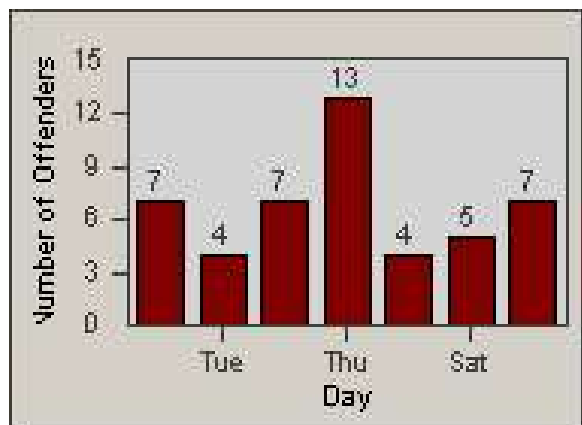

Redflex Redlight Offender Statistics

CONTRACT: Union City
 DATE FROM: 1/Apr/2010

LOCATION: UNI-MITA-01 Mission Boulevard and Tamarack Drive
 DATE TO: 30/Apr/2010

LANE 1

LANE 2

LANE 3

Redflex Redlight Offender Statistics

CONTRACT: Union City
DATE FROM: 1/Apr/2010

LOCATION: UNI-MITA-01 Mission Boulevard and Tamarack Drive
DATE TO: 30/Apr/2010

LANE 4

LANE TOTAL

Redflex Redlight Offender Statistics

CONTRACT: Union City
 DATE FROM: 1/Apr/2010