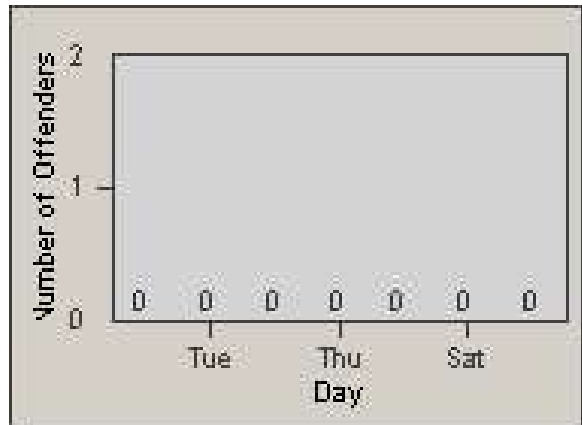

Redflex Redlight Offender Statistics

CONTRACT: Union City
 DATE FROM: 1/Apr/2010

LOCATION: UNI-MITA-01 Mission Boulevard and Tamarack Drive
 DATE TO: 30/Apr/2010

LANE 1

LANE 2

LANE 3

Redflex Redlight Offender Statistics

CONTRACT: Union City
DATE FROM: 1/Apr/2010

LOCATION: UNI-MITA-01 Mission Boulevard and Tamarack Drive
DATE TO: 30/Apr/2010

LANE 4

LANE TOTAL

Redflex Redlight Offender Statistics

CONTRACT: Union City
 DATE FROM: 1/Apr/2010