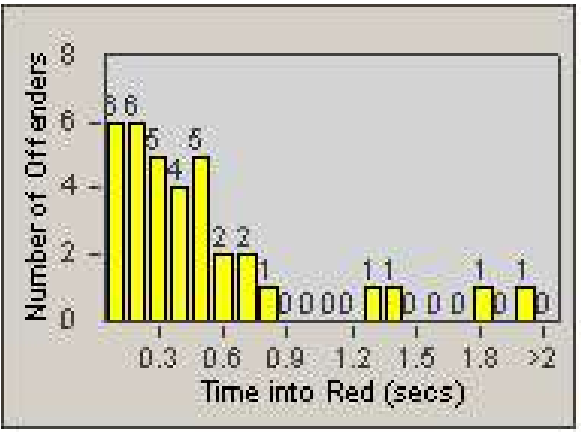

Redflex Redlight Offender Statistics

CONTRACT: Union City
 DATE FROM: 1/Apr/2010

LOCATION: UNI-MITA-01 Mission Boulevard and Tamarack Drive
 DATE TO: 30/Apr/2010

LANE 1

LANE 2

LANE 3

Redflex Redlight Offender Statistics

CONTRACT: Union City
DATE FROM: 1/Apr/2010

LOCATION: UNI-MITA-01 Mission Boulevard and Tamarack Drive
DATE TO: 30/Apr/2010

LANE 4

LANE TOTAL

Redflex Redlight Offender Statistics

CONTRACT: Union City
 DATE FROM: 1/Apr/2010