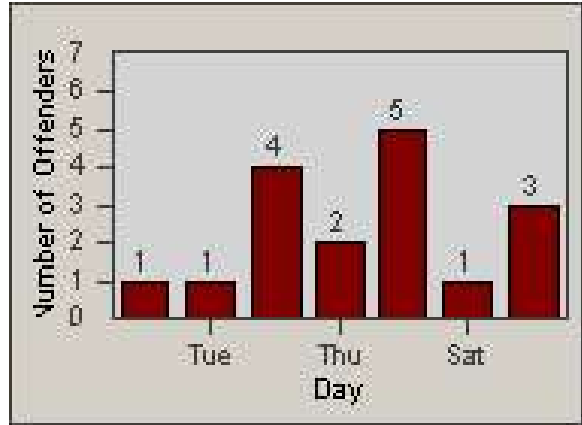

Redflex Redlight Offender Statistics

CONTRACT: Union City
 DATE FROM: 1/Apr/2010

LOCATION: UNI-MITA-01 Mission Boulevard and Tamarack Drive
 DATE TO: 30/Apr/2010

LANE 1

LANE 2

LANE 3

Redflex Redlight Offender Statistics

CONTRACT: Union City
DATE FROM: 1/Apr/2010

LOCATION: UNI-MITA-01 Mission Boulevard and Tamarack Drive
DATE TO: 30/Apr/2010

LANE 4

LANE TOTAL

Redflex Redlight Offender Statistics

CONTRACT: Union City
 DATE FROM: 1/Apr/2010