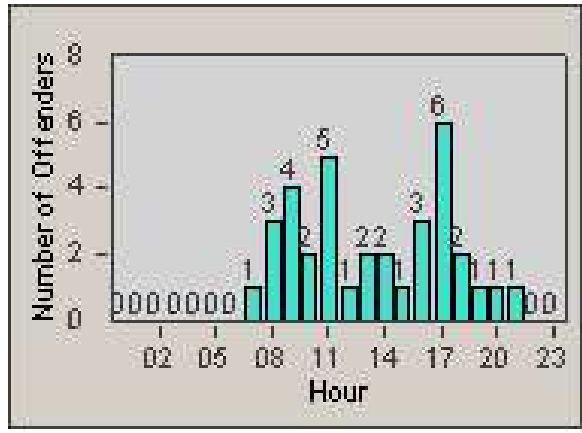

Redflex Redlight Offender Statistics

CONTRACT: Union City
 DATE FROM: 1/Apr/2010

LOCATION: UNI-MITA-01 Mission Boulevard and Tamarack Drive
 DATE TO: 30/Apr/2010

LANE 1

LANE 2

LANE 3

Redflex Redlight Offender Statistics

CONTRACT: Union City
DATE FROM: 1/Apr/2010

LOCATION: UNI-MITA-01 Mission Boulevard and Tamarack Drive
DATE TO: 30/Apr/2010

LANE 4

LANE TOTAL

Redflex Redlight Offender Statistics

CONTRACT: Union City
 DATE FROM: 1/Apr/2010