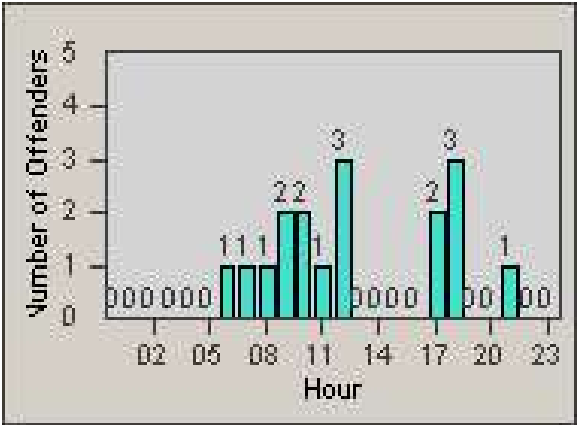

Redflex Redlight Offender Statistics

CONTRACT: Union City
 DATE FROM: 1/Apr/2010

LOCATION: UNI-MITA-01 Mission Boulevard and Tamarack Drive
 DATE TO: 30/Apr/2010

LANE 1

LANE 2

LANE 3

Redflex Redlight Offender Statistics

CONTRACT: Union City
DATE FROM: 1/Apr/2010

LOCATION: UNI-MITA-01 Mission Boulevard and Tamarack Drive
DATE TO: 30/Apr/2010

LANE 4

LANE TOTAL

Redflex Redlight Offender Statistics

CONTRACT: Union City
 DATE FROM: 1/Apr/2010