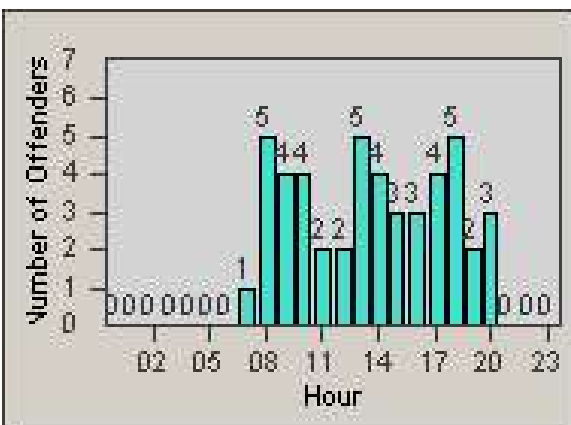

Redflex Redlight Offender Statistics

CONTRACT: Union City
 DATE FROM: 1/Apr/2010

LOCATION: UNI-MITA-01 Mission Boulevard and Tamarack Drive
 DATE TO: 30/Apr/2010

LANE 1

LANE 2

LANE 3

Redflex Redlight Offender Statistics

CONTRACT: Union City
DATE FROM: 1/Apr/2010

LOCATION: UNI-MITA-01 Mission Boulevard and Tamarack Drive
DATE TO: 30/Apr/2010

LANE 4

LANE TOTAL

Redflex Redlight Offender Statistics

CONTRACT: Union City
 DATE FROM: 1/Apr/2010