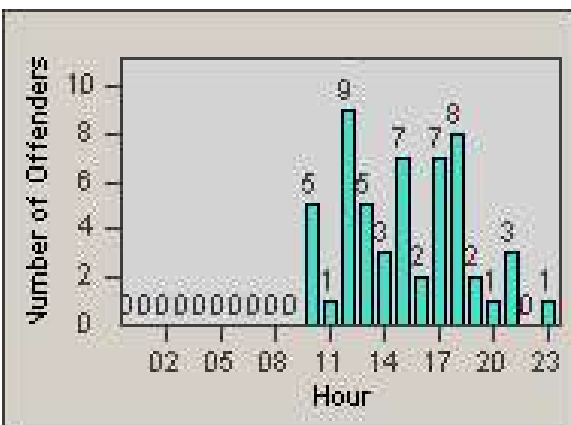

Redflex Redlight Offender Statistics

CONTRACT: Union City
 DATE FROM: 1/Apr/2010

LOCATION: UNI-UNLO-01 Union City Blvd
 DATE TO: 30/Apr/2010

LANE 1

LANE 2

LANE 3

Redflex Redlight Offender Statistics

CONTRACT: Union City
DATE FROM: 1/Apr/2010

LOCATION: UNI-UNLO-01 Union City Blvd
DATE TO: 30/Apr/2010

LANE 4

LANE TOTAL

Redflex Redlight Offender Statistics

CONTRACT: Union City
 DATE FROM: 1/Apr/2010

LOCATION: UNI-UNLO-01 Union City Blvd
 DATE TO: 30/Apr/2010