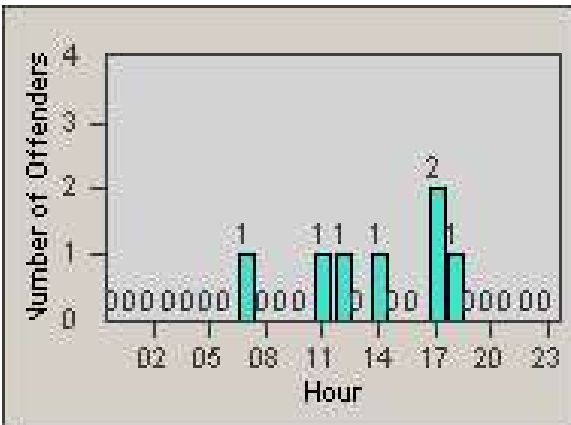

Redflex Redlight Offender Statistics

CONTRACT: Union City
 DATE FROM: 1/Apr/2010

LOCATION: UNI-UNLO-01 Union City Blvd
 DATE TO: 30/Apr/2010

LANE 1

LANE 2

LANE 3

Redflex Redlight Offender Statistics

CONTRACT: Union City
DATE FROM: 1/Apr/2010

LOCATION: UNI-UNLO-01 Union City Blvd
DATE TO: 30/Apr/2010

LANE 4

LANE TOTAL

Redflex Redlight Offender Statistics

CONTRACT: Union City
 DATE FROM: 1/Apr/2010

LOCATION: UNI-UNLO-01 Union City Blvd
 DATE TO: 30/Apr/2010