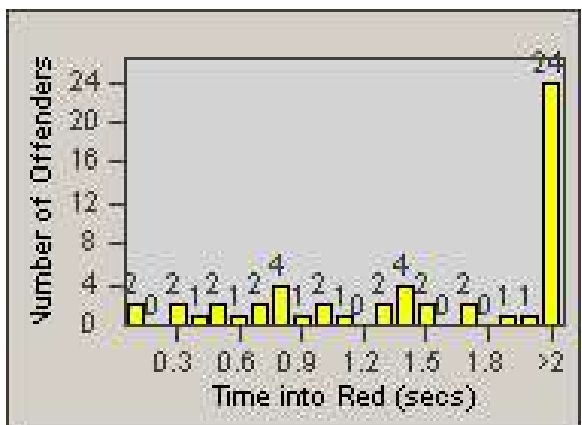

Redflex Redlight Offender Statistics

CONTRACT: Union City
 DATE FROM: 1/Apr/2010

LOCATION: UNI-UNLO-01 Union City Blvd
 DATE TO: 30/Apr/2010

LANE 1

LANE 2

LANE 3

Redflex Redlight Offender Statistics

CONTRACT: Union City
DATE FROM: 1/Apr/2010

LOCATION: UNI-UNLO-01 Union City Blvd
DATE TO: 30/Apr/2010

LANE 4

LANE TOTAL

Redflex Redlight Offender Statistics

CONTRACT: Union City
 DATE FROM: 1/Apr/2010

LOCATION: UNI-UNLO-01 Union City Blvd
 DATE TO: 30/Apr/2010