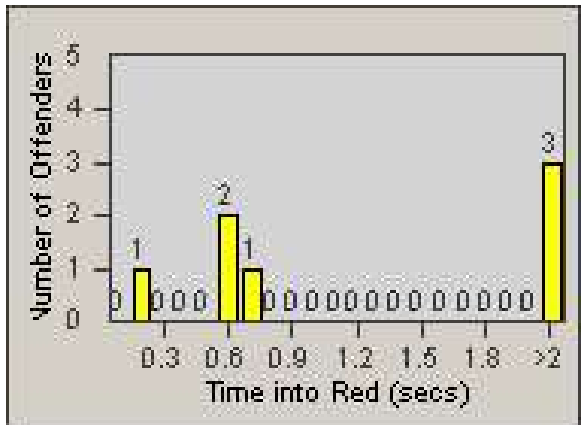

Redflex Redlight Offender Statistics

CONTRACT: Union City
 DATE FROM: 1/Apr/2010

LOCATION: UNI-UNLO-01 Union City Blvd
 DATE TO: 30/Apr/2010

LANE 1

LANE 2

LANE 3

Redflex Redlight Offender Statistics

CONTRACT: Union City
DATE FROM: 1/Apr/2010

LOCATION: UNI-UNLO-01 Union City Blvd
DATE TO: 30/Apr/2010

LANE 4

LANE TOTAL

Redflex Redlight Offender Statistics

CONTRACT: Union City
 DATE FROM: 1/Apr/2010

LOCATION: UNI-UNLO-01 Union City Blvd
 DATE TO: 30/Apr/2010