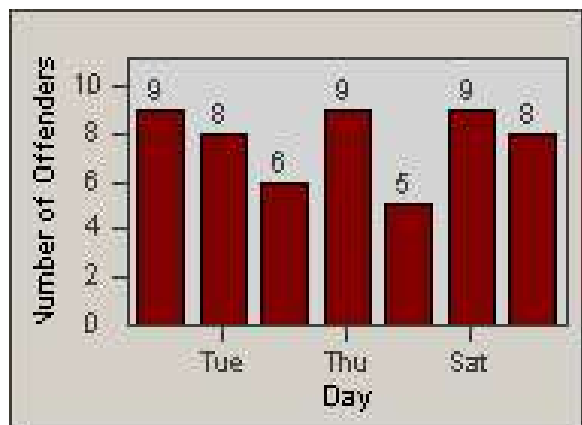

Redflex Redlight Offender Statistics

CONTRACT: Union City
 DATE FROM: 1/Apr/2010

LOCATION: UNI-UNLO-01 Union City Blvd
 DATE TO: 30/Apr/2010

LANE 1

LANE 2

LANE 3

Redflex Redlight Offender Statistics

CONTRACT: Union City
DATE FROM: 1/Apr/2010

LOCATION: UNI-UNLO-01 Union City Blvd
DATE TO: 30/Apr/2010

LANE 4

LANE TOTAL

Redflex Redlight Offender Statistics

CONTRACT: Union City
 DATE FROM: 1/Apr/2010

LOCATION: UNI-UNLO-01 Union City Blvd
 DATE TO: 30/Apr/2010