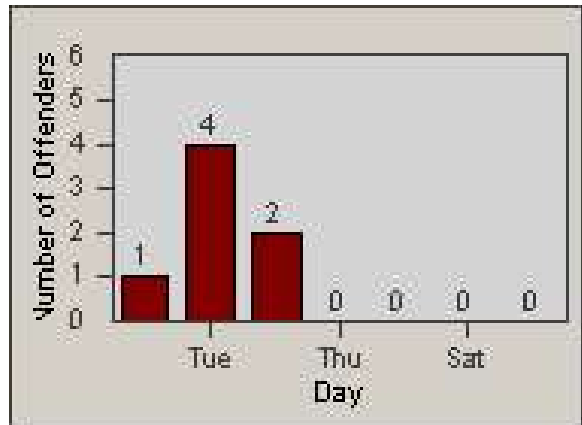

Redflex Redlight Offender Statistics

CONTRACT: Union City
 DATE FROM: 1/Apr/2010

LOCATION: UNI-UNLO-01 Union City Blvd
 DATE TO: 30/Apr/2010

LANE 1

LANE 2

LANE 3

Redflex Redlight Offender Statistics

CONTRACT: Union City
DATE FROM: 1/Apr/2010

LOCATION: UNI-UNLO-01 Union City Blvd
DATE TO: 30/Apr/2010

LANE 4

LANE TOTAL

Redflex Redlight Offender Statistics

CONTRACT: Union City
 DATE FROM: 1/Apr/2010

LOCATION: UNI-UNLO-01 Union City Blvd
 DATE TO: 30/Apr/2010