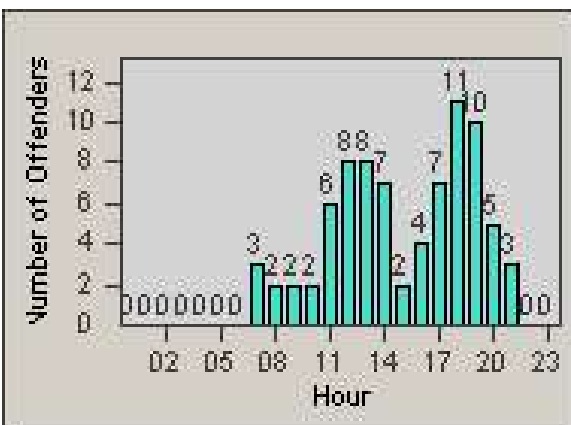

# Redflex Redlight Offender Statistics

CONTRACT: Union City  
 DATE FROM: 1/Jul/2007

LOCATION: UNI-UNLO-01 Union City Blvd  
 DATE TO: 31/Jul/2007

LANE 1

LANE 2

LANE 3

# Redflex Redlight Offender Statistics

CONTRACT: Union City  
DATE FROM: 1/Jul/2007

LOCATION: UNI-UNLO-01 Union City Blvd  
DATE TO: 31/Jul/2007

LANE 4

LANE TOTAL

# Redflex Redlight Offender Statistics

CONTRACT: Union City  
 DATE FROM: 1/Jul/2007

LOCATION: UNI-UNLO-01 Union City Blvd  
 DATE TO: 31/Jul/2007