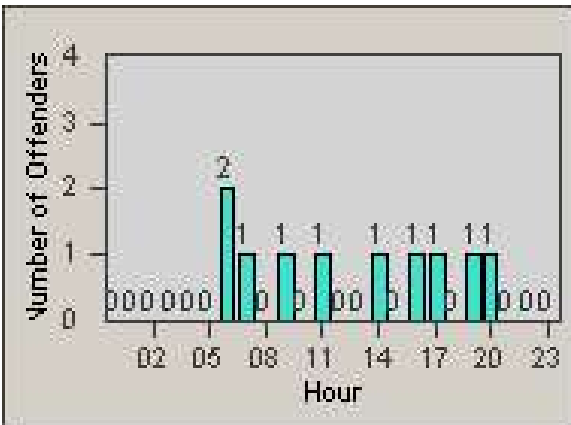

# Redflex Redlight Offender Statistics

CONTRACT: Union City  
 DATE FROM: 1/Jul/2007

LOCATION: UNI-UNLO-01 Union City Blvd  
 DATE TO: 31/Jul/2007

LANE 1

LANE 2

LANE 3

# Redflex Redlight Offender Statistics

CONTRACT: Union City  
DATE FROM: 1/Jul/2007

LOCATION: UNI-UNLO-01 Union City Blvd  
DATE TO: 31/Jul/2007

LANE 4

LANE TOTAL

# Redflex Redlight Offender Statistics

CONTRACT: Union City  
 DATE FROM: 1/Jul/2007

LOCATION: UNI-UNLO-01 Union City Blvd  
 DATE TO: 31/Jul/2007