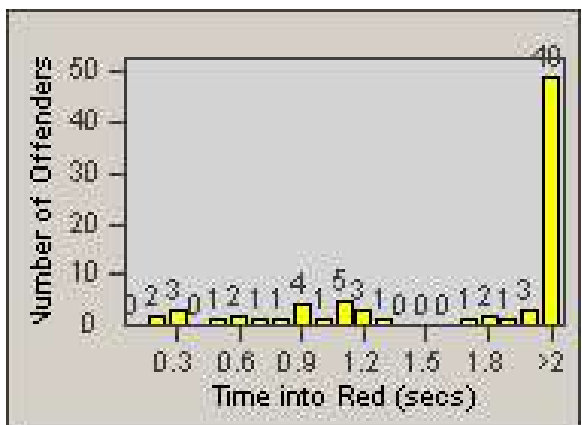

# Redflex Redlight Offender Statistics

CONTRACT: Union City  
 DATE FROM: 1/Jul/2007

LOCATION: UNI-UNLO-01 Union City Blvd  
 DATE TO: 31/Jul/2007

LANE 1

LANE 2

LANE 3

# Redflex Redlight Offender Statistics

CONTRACT: Union City  
DATE FROM: 1/Jul/2007

LOCATION: UNI-UNLO-01 Union City Blvd  
DATE TO: 31/Jul/2007

LANE 4

LANE TOTAL

# Redflex Redlight Offender Statistics

CONTRACT: Union City  
 DATE FROM: 1/Jul/2007

LOCATION: UNI-UNLO-01 Union City Blvd  
 DATE TO: 31/Jul/2007