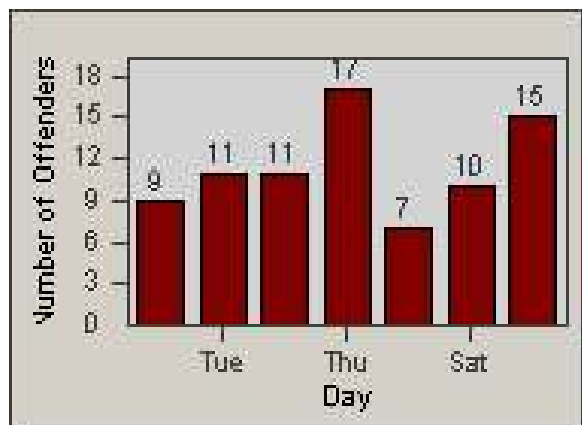

# Redflex Redlight Offender Statistics

CONTRACT: Union City  
 DATE FROM: 1/Jul/2007

LOCATION: UNI-UNLO-01 Union City Blvd  
 DATE TO: 31/Jul/2007

LANE 1

LANE 2

LANE 3

# Redflex Redlight Offender Statistics

CONTRACT: Union City  
DATE FROM: 1/Jul/2007

LOCATION: UNI-UNLO-01 Union City Blvd  
DATE TO: 31/Jul/2007

LANE 4

LANE TOTAL