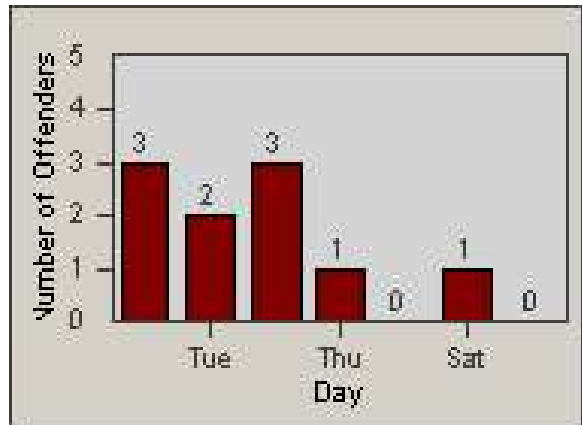

# Redflex Redlight Offender Statistics

CONTRACT: Union City  
 DATE FROM: 1/Jul/2007

LOCATION: UNI-UNLO-01 Union City Blvd  
 DATE TO: 31/Jul/2007

LANE 1

LANE 2

LANE 3

# Redflex Redlight Offender Statistics

CONTRACT: Union City  
DATE FROM: 1/Jul/2007

LOCATION: UNI-UNLO-01 Union City Blvd  
DATE TO: 31/Jul/2007

LANE 4

LANE TOTAL