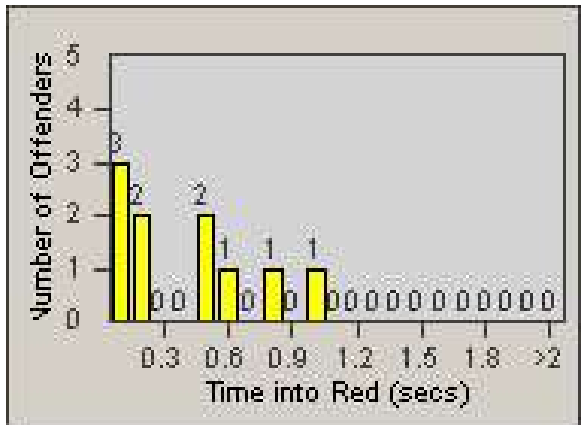

# Redflex Redlight Offender Statistics

CONTRACT: Union City  
 DATE FROM: 1/Jul/2007

LOCATION: UNI-UNLO-01 Union City Blvd  
 DATE TO: 31/Jul/2007

LANE 1

LANE 2

LANE 3

# Redflex Redlight Offender Statistics

CONTRACT: Union City  
DATE FROM: 1/Jul/2007

LOCATION: UNI-UNLO-01 Union City Blvd  
DATE TO: 31/Jul/2007

LANE 4

LANE TOTAL

# Redflex Redlight Offender Statistics

CONTRACT: Union City  
 DATE FROM: 1/Jul/2007

LOCATION: UNI-UNLO-01 Union City Blvd  
 DATE TO: 31/Jul/2007