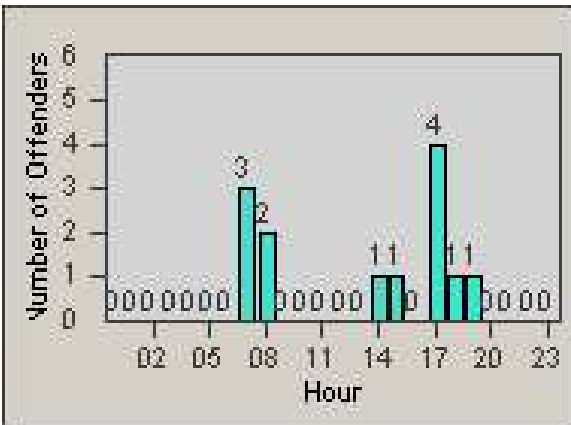

Redflex Redlight Offender Statistics

CONTRACT: Union City
 DATE FROM: 1/Apr/2010

LOCATION: UNI-UNRO-01 Union City Blvd
 DATE TO: 30/Apr/2010

LANE 1

LANE 2

LANE 3

Redflex Redlight Offender Statistics

CONTRACT: Union City
DATE FROM: 1/Apr/2010

LOCATION: UNI-UNRO-01 Union City Blvd
DATE TO: 30/Apr/2010

LANE 4

LANE TOTAL

Redflex Redlight Offender Statistics

CONTRACT: Union City
 DATE FROM: 1/Apr/2010

LOCATION: UNI-UNRO-01 Union City Blvd
 DATE TO: 30/Apr/2010