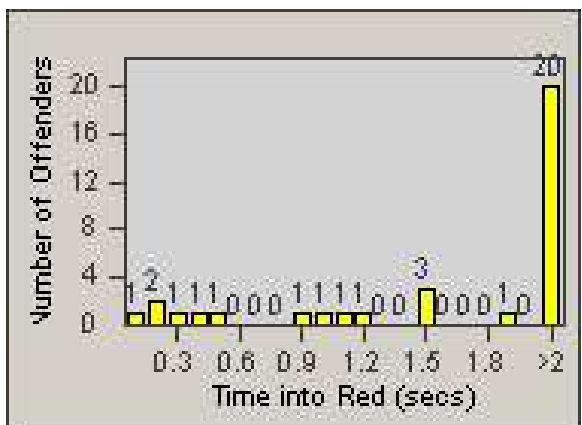

Redflex Redlight Offender Statistics

CONTRACT: Union City
 DATE FROM: 1/Apr/2010

LOCATION: UNI-UNRO-01 Union City Blvd
 DATE TO: 30/Apr/2010

LANE 1

LANE 2

LANE 3

Redflex Redlight Offender Statistics

CONTRACT: Union City
DATE FROM: 1/Apr/2010

LOCATION: UNI-UNRO-01 Union City Blvd
DATE TO: 30/Apr/2010

LANE 4

LANE TOTAL

Redflex Redlight Offender Statistics

CONTRACT: Union City
 DATE FROM: 1/Apr/2010

LOCATION: UNI-UNRO-01 Union City Blvd
 DATE TO: 30/Apr/2010