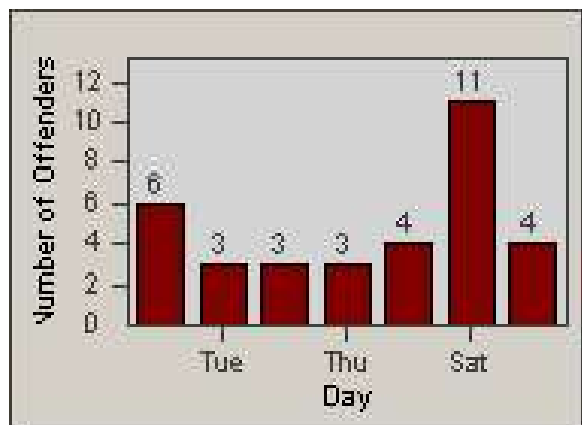

Redflex Redlight Offender Statistics

CONTRACT: Union City
 DATE FROM: 1/Apr/2010

LOCATION: UNI-UNRO-01 Union City Blvd
 DATE TO: 30/Apr/2010

LANE 1

LANE 2

LANE 3

Redflex Redlight Offender Statistics

CONTRACT: Union City
DATE FROM: 1/Apr/2010

LOCATION: UNI-UNRO-01 Union City Blvd
DATE TO: 30/Apr/2010

LANE 4

LANE TOTAL

Redflex Redlight Offender Statistics

CONTRACT: Union City
 DATE FROM: 1/Apr/2010

LOCATION: UNI-UNRO-01 Union City Blvd
 DATE TO: 30/Apr/2010