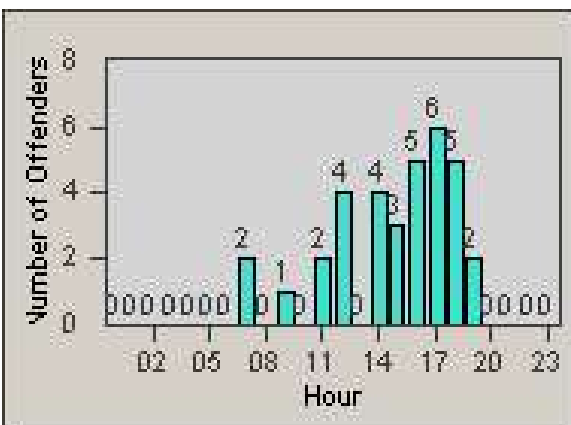

Redflex Redlight Offender Statistics

CONTRACT: Union City
 DATE FROM: 1/Apr/2010

LOCATION: UNI-UNRO-01 Union City Blvd
 DATE TO: 30/Apr/2010

LANE 1

LANE 2

LANE 3

Redflex Redlight Offender Statistics

CONTRACT: Union City
DATE FROM: 1/Apr/2010

LOCATION: UNI-UNRO-01 Union City Blvd
DATE TO: 30/Apr/2010

LANE 4

LANE TOTAL

Redflex Redlight Offender Statistics

CONTRACT: Union City
 DATE FROM: 1/Apr/2010

LOCATION: UNI-UNRO-01 Union City Blvd
 DATE TO: 30/Apr/2010