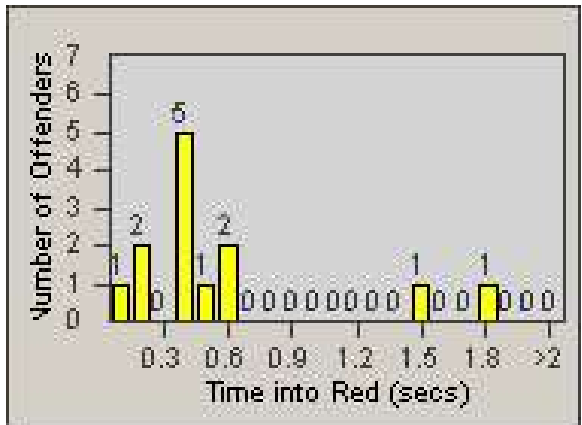

Redflex Redlight Offender Statistics

CONTRACT: Union City
 DATE FROM: 1/Apr/2010

LOCATION: UNI-UNRO-01 Union City Blvd
 DATE TO: 30/Apr/2010

LANE 1

LANE 2

LANE 3

Redflex Redlight Offender Statistics

CONTRACT: Union City
DATE FROM: 1/Apr/2010

LOCATION: UNI-UNRO-01 Union City Blvd
DATE TO: 30/Apr/2010

LANE 4

LANE TOTAL

Redflex Redlight Offender Statistics

CONTRACT: Union City
 DATE FROM: 1/Apr/2010

LOCATION: UNI-UNRO-01 Union City Blvd
 DATE TO: 30/Apr/2010