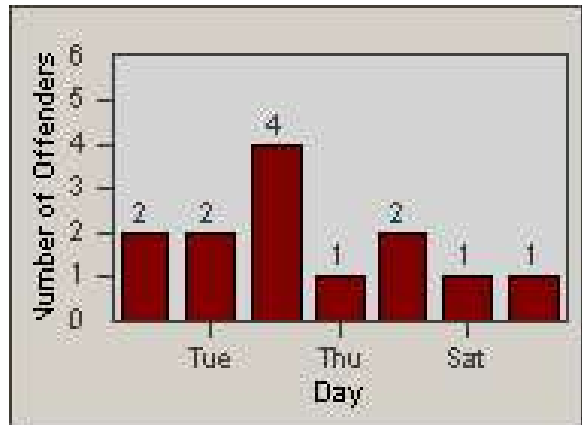

Redflex Redlight Offender Statistics

CONTRACT: Union City
 DATE FROM: 1/Apr/2010

LOCATION: UNI-UNRO-01 Union City Blvd
 DATE TO: 30/Apr/2010

LANE 1

LANE 2

LANE 3

Redflex Redlight Offender Statistics

CONTRACT: Union City
DATE FROM: 1/Apr/2010

LOCATION: UNI-UNRO-01 Union City Blvd
DATE TO: 30/Apr/2010

LANE 4

LANE TOTAL

Redflex Redlight Offender Statistics

CONTRACT: Union City
 DATE FROM: 1/Apr/2010

LOCATION: UNI-UNRO-01 Union City Blvd
 DATE TO: 30/Apr/2010