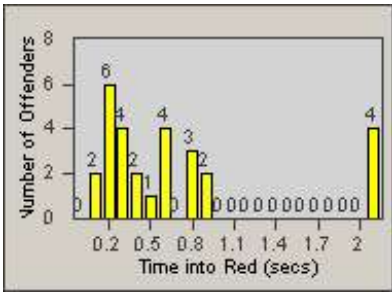

Redflex Redlight Offender Statistics

CONTRACT: Vista
 DATE FROM: 1/Jul/2006

LOCATION: VST-ESSA-01 Intersection of Escondido and Santa Fe
 DATE TO: 31/Jul/2006

LANE 1

LANE 2

LANE 3

Redflex Redlight Offender Statistics

CONTRACT: Vista
DATE FROM: 1/Jul/2006

LOCATION: VST-ESSA-01 Intersection of Escondido and Santa Fe
DATE TO: 31/Jul/2006

LANE 4

LANE TOTAL

Redflex Redlight Offender Statistics

CONTRACT: Vista
 DATE FROM: 1/Jul/2006