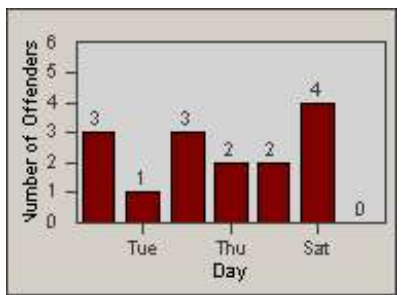

Redflex Redlight Offender Statistics

CONTRACT: Vista
 DATE FROM: 1/Jul/2006

LOCATION: VST-ESSA-01 Intersection of Escondido and Santa Fe
 DATE TO: 31/Jul/2006

LANE 1

LANE 2

LANE 3

Redflex Redlight Offender Statistics

CONTRACT: Vista
DATE FROM: 1/Jul/2006

LOCATION: VST-ESSA-01 Intersection of Escondido and Santa Fe
DATE TO: 31/Jul/2006

LANE 4

LANE TOTAL

Redflex Redlight Offender Statistics

CONTRACT: Vista
 DATE FROM: 1/Jul/2006