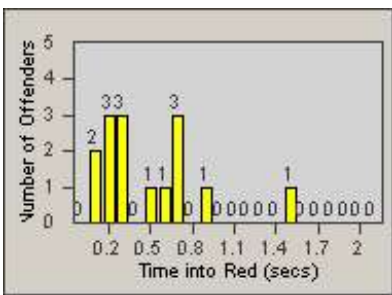

Redflex Redlight Offender Statistics

CONTRACT: Vista
 DATE FROM: 1/Jul/2006

LOCATION: VST-ESSA-01 Intersection of Escondido and Santa Fe
 DATE TO: 31/Jul/2006

LANE 1

LANE 2

LANE 3

Redflex Redlight Offender Statistics

CONTRACT: Vista
DATE FROM: 1/Jul/2006

LOCATION: VST-ESSA-01 Intersection of Escondido and Santa Fe
DATE TO: 31/Jul/2006

LANE 4

LANE TOTAL

Redflex Redlight Offender Statistics

CONTRACT: Vista
 DATE FROM: 1/Jul/2006