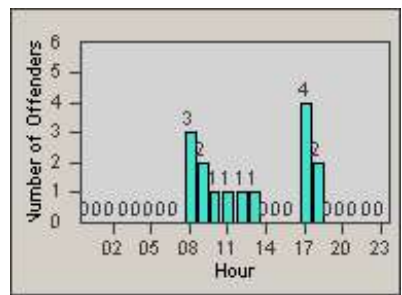

Redflex Redlight Offender Statistics

CONTRACT: Vista
 DATE FROM: 1/Jul/2006

LOCATION: VST-ESSA-01 Intersection of Escondido and Santa Fe
 DATE TO: 31/Jul/2006

LANE 1

LANE 2

LANE 3

Redflex Redlight Offender Statistics

CONTRACT: Vista
DATE FROM: 1/Jul/2006

LOCATION: VST-ESSA-01 Intersection of Escondido and Santa Fe
DATE TO: 31/Jul/2006

LANE 4

LANE TOTAL

Redflex Redlight Offender Statistics

CONTRACT: Vista
 DATE FROM: 1/Jul/2006