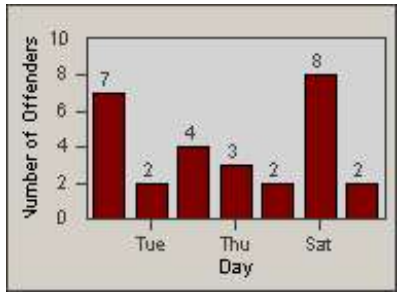

Redflex Redlight Offender Statistics

CONTRACT: Vista
 DATE FROM: 1/Jul/2006

LOCATION: VST-ESSA-01 Intersection of Escondido and Santa Fe
 DATE TO: 31/Jul/2006

LANE 1

LANE 2

LANE 3

Redflex Redlight Offender Statistics

CONTRACT: Vista
DATE FROM: 1/Jul/2006

LOCATION: VST-ESSA-01 Intersection of Escondido and Santa Fe
DATE TO: 31/Jul/2006

LANE 4

LANE TOTAL

Redflex Redlight Offender Statistics

CONTRACT: Vista
 DATE FROM: 1/Jul/2006