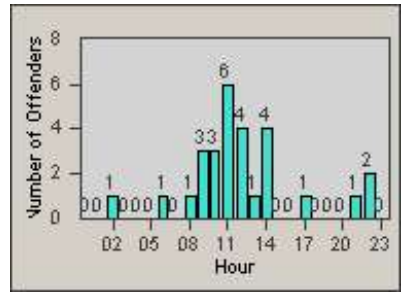

Redflex Redlight Offender Statistics

CONTRACT: Vista
 DATE FROM: 1/Jul/2006

LOCATION: VST-ESSA-01 Intersection of Escondido and Santa Fe
 DATE TO: 31/Jul/2006

LANE 1

LANE 2

LANE 3

Redflex Redlight Offender Statistics

CONTRACT: Vista
DATE FROM: 1/Jul/2006

LOCATION: VST-ESSA-01 Intersection of Escondido and Santa Fe
DATE TO: 31/Jul/2006

LANE 4

LANE TOTAL

Redflex Redlight Offender Statistics

CONTRACT: Vista
 DATE FROM: 1/Jul/2006