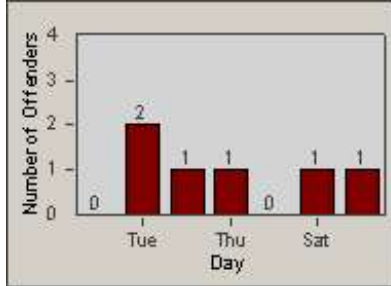

Redflex Redlight Offender Statistics

CONTRACT: Vista
 DATE FROM: 1/Jul/2010

LOCATION: VST-HAME-01 Intersection of Hacienda and Melrose
 DATE TO: 31/Jul/2010

LANE 1

LANE 2

LANE 3

Redflex Redlight Offender Statistics

CONTRACT: Vista
 DATE FROM: 1/Jul/2010

LOCATION: VST-HAME-01 Intersection of Hacienda and Melrose
 DATE TO: 31/Jul/2010

LANE 4

LANE TOTAL

Redflex Redlight Offender Statistics

CONTRACT: Vista
 DATE FROM: 1/Jul/2010