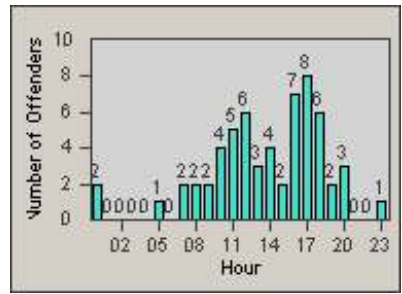

Redflex Redlight Offender Statistics

CONTRACT: Vista
 DATE FROM: 1/Jul/2010

LOCATION: VST-HAME-01 Intersection of Hacienda and Melrose
 DATE TO: 31/Jul/2010

LANE 1

LANE 2

LANE 3

Redflex Redlight Offender Statistics

CONTRACT: Vista
 DATE FROM: 1/Jul/2010

LOCATION: VST-HAME-01 Intersection of Hacienda and Melrose
 DATE TO: 31/Jul/2010

LANE 4

LANE TOTAL

Redflex Redlight Offender Statistics

CONTRACT: Vista
 DATE FROM: 1/Jul/2010