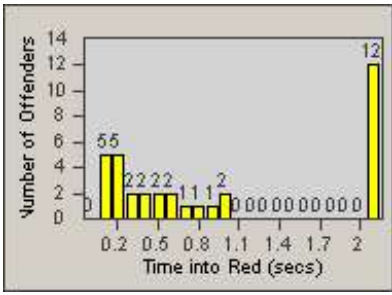

Redflex Redlight Offender Statistics

CONTRACT: Vista
 DATE FROM: 1/Jul/2010

LOCATION: VST-HAME-01 Intersection of Hacienda and Melrose
 DATE TO: 31/Jul/2010

LANE 1

LANE 2

LANE 3

Redflex Redlight Offender Statistics

CONTRACT: Vista
 DATE FROM: 1/Jul/2010

LOCATION: VST-HAME-01 Intersection of Hacienda and Melrose
 DATE TO: 31/Jul/2010

LANE 4

LANE TOTAL

Redflex Redlight Offender Statistics

CONTRACT: Vista
 DATE FROM: 1/Jul/2010