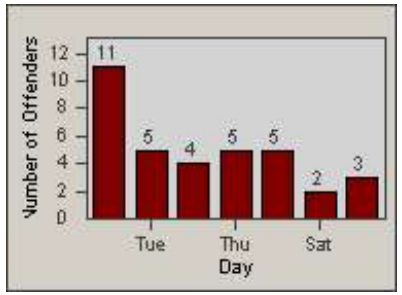

Redflex Redlight Offender Statistics

CONTRACT: Vista
 DATE FROM: 1/Jul/2010

LOCATION: VST-HAME-01 Intersection of Hacienda and Melrose
 DATE TO: 31/Jul/2010

LANE 1

LANE 2

LANE 3

Redflex Redlight Offender Statistics

CONTRACT: Vista
 DATE FROM: 1/Jul/2010

LOCATION: VST-HAME-01 Intersection of Hacienda and Melrose
 DATE TO: 31/Jul/2010

LANE 4

LANE TOTAL

Redflex Redlight Offender Statistics

CONTRACT: Vista
 DATE FROM: 1/Jul/2010