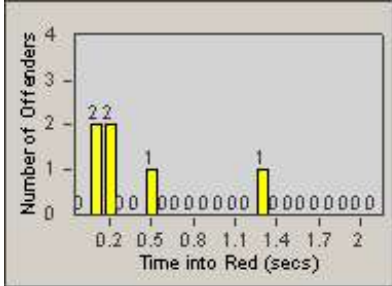

Redflex Redlight Offender Statistics

CONTRACT: Vista
 DATE FROM: 1/Jul/2010

LOCATION: VST-HAME-01 Intersection of Hacienda and Melrose
 DATE TO: 31/Jul/2010

LANE 1

LANE 2

LANE 3

Redflex Redlight Offender Statistics

CONTRACT: Vista
 DATE FROM: 1/Jul/2010

LOCATION: VST-HAME-01 Intersection of Hacienda and Melrose
 DATE TO: 31/Jul/2010

LANE 4

LANE TOTAL

Redflex Redlight Offender Statistics

CONTRACT: Vista
 DATE FROM: 1/Jul/2010