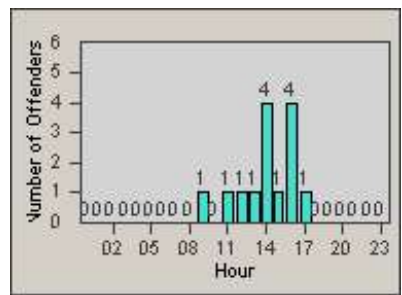

Redflex Redlight Offender Statistics

CONTRACT: Vista
 DATE FROM: 1/Jul/2010

LOCATION: VST-HAME-01 Intersection of Hacienda and Melrose
 DATE TO: 31/Jul/2010

LANE 1

LANE 2

LANE 3

Redflex Redlight Offender Statistics

CONTRACT: Vista
 DATE FROM: 1/Jul/2010

LOCATION: VST-HAME-01 Intersection of Hacienda and Melrose
 DATE TO: 31/Jul/2010

LANE 4

LANE TOTAL

Redflex Redlight Offender Statistics

CONTRACT: Vista
 DATE FROM: 1/Jul/2010