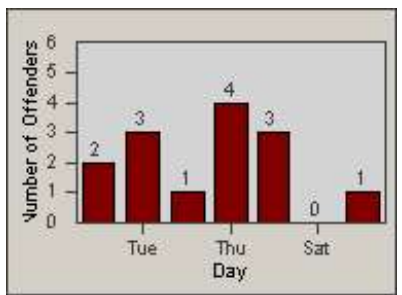

Redflex Redlight Offender Statistics

CONTRACT: Vista
 DATE FROM: 1/Jul/2010

LOCATION: VST-HAME-01 Intersection of Hacienda and Melrose
 DATE TO: 31/Jul/2010

LANE 1

LANE 2

LANE 3

Redflex Redlight Offender Statistics

CONTRACT: Vista
 DATE FROM: 1/Jul/2010

LOCATION: VST-HAME-01 Intersection of Hacienda and Melrose
 DATE TO: 31/Jul/2010

LANE 4

LANE TOTAL

Redflex Redlight Offender Statistics

CONTRACT: Vista
 DATE FROM: 1/Jul/2010