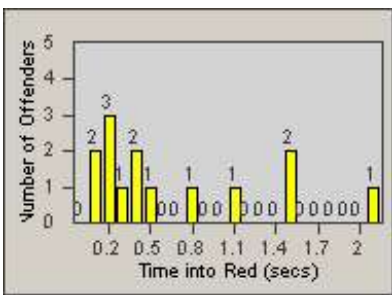

Redflex Redlight Offender Statistics

CONTRACT: Vista
 DATE FROM: 1/Jul/2010

LOCATION: VST-HAME-01 Intersection of Hacienda and Melrose
 DATE TO: 31/Jul/2010

LANE 1

LANE 2

LANE 3

Redflex Redlight Offender Statistics

CONTRACT: Vista
 DATE FROM: 1/Jul/2010

LOCATION: VST-HAME-01 Intersection of Hacienda and Melrose
 DATE TO: 31/Jul/2010

LANE 4

LANE TOTAL

Redflex Redlight Offender Statistics

CONTRACT: Vista
 DATE FROM: 1/Jul/2010