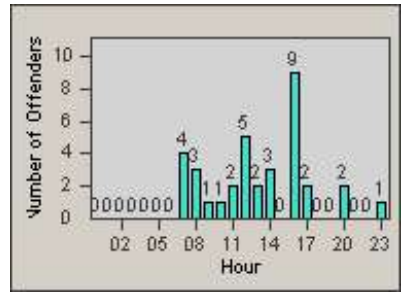

Redflex Redlight Offender Statistics

CONTRACT: Vista
 DATE FROM: 1/Jul/2010

LOCATION: VST-HAME-01 Intersection of Hacienda and Melrose
 DATE TO: 31/Jul/2010

LANE 1

LANE 2

LANE 3

Redflex Redlight Offender Statistics

CONTRACT: Vista
 DATE FROM: 1/Jul/2010

LOCATION: VST-HAME-01 Intersection of Hacienda and Melrose
 DATE TO: 31/Jul/2010

LANE 4

LANE TOTAL

Redflex Redlight Offender Statistics

CONTRACT: Vista
 DATE FROM: 1/Jul/2010