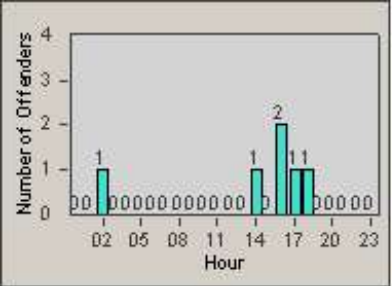

Redflex Redlight Offender Statistics

CONTRACT: Vista
 DATE FROM: 1/Jul/2010

LOCATION: VST-HAME-01 Intersection of Hacienda and Melrose
 DATE TO: 31/Jul/2010

LANE 1

LANE 2

LANE 3

Redflex Redlight Offender Statistics

CONTRACT: Vista
 DATE FROM: 1/Jul/2010

LOCATION: VST-HAME-01 Intersection of Hacienda and Melrose
 DATE TO: 31/Jul/2010

LANE 4

LANE TOTAL

Redflex Redlight Offender Statistics

CONTRACT: Vista
 DATE FROM: 1/Jul/2010