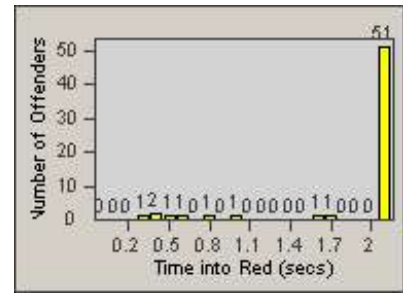

Redflex Redlight Offender Statistics

CONTRACT: Vista
 DATE FROM: 1/Jul/2010

LOCATION: VST-HAME-01 Intersection of Hacienda and Melrose
 DATE TO: 31/Jul/2010

LANE 1

LANE 2

LANE 3

Redflex Redlight Offender Statistics

CONTRACT: Vista
 DATE FROM: 1/Jul/2010

LOCATION: VST-HAME-01 Intersection of Hacienda and Melrose
 DATE TO: 31/Jul/2010

LANE 4

LANE TOTAL

Redflex Redlight Offender Statistics

CONTRACT: Vista
 DATE FROM: 1/Jul/2010