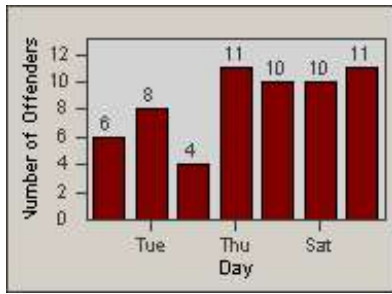

Redflex Redlight Offender Statistics

CONTRACT: Vista
 DATE FROM: 1/Jul/2010

LOCATION: VST-HAME-01 Intersection of Hacienda and Melrose
 DATE TO: 31/Jul/2010

LANE 1

LANE 2

LANE 3

Redflex Redlight Offender Statistics

CONTRACT: Vista
 DATE FROM: 1/Jul/2010

LOCATION: VST-HAME-01 Intersection of Hacienda and Melrose
 DATE TO: 31/Jul/2010

LANE 4

LANE TOTAL

Redflex Redlight Offender Statistics

CONTRACT: Vista
 DATE FROM: 1/Jul/2010