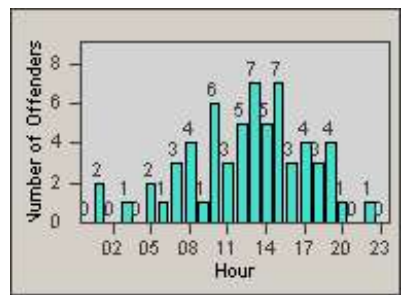

Redflex Redlight Offender Statistics

CONTRACT: Vista
 DATE FROM: 1/Jul/2006

LOCATION: VST-MEHA-01 Intersection of Melrose and Hacienda
 DATE TO: 31/Jul/2006

LANE 1

LANE 2

LANE 3

Redflex Redlight Offender Statistics

CONTRACT: Vista
 DATE FROM: 1/Jul/2006

LOCATION: VST-MEHA-01 Intersection of Melrose and Hacienda
 DATE TO: 31/Jul/2006

LANE 4

LANE TOTAL

Redflex Redlight Offender Statistics

CONTRACT: Vista
 DATE FROM: 1/Jul/2006