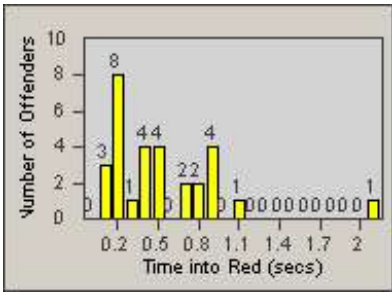

Redflex Redlight Offender Statistics

CONTRACT: Vista
 DATE FROM: 1/Jul/2006

LOCATION: VST-MEHA-01 Intersection of Melrose and Hacienda
 DATE TO: 31/Jul/2006

LANE 1

LANE 2

LANE 3

Redflex Redlight Offender Statistics

CONTRACT: Vista
 DATE FROM: 1/Jul/2006

LOCATION: VST-MEHA-01 Intersection of Melrose and Hacienda
 DATE TO: 31/Jul/2006

LANE 4

LANE TOTAL

Redflex Redlight Offender Statistics

CONTRACT: Vista
 DATE FROM: 1/Jul/2006