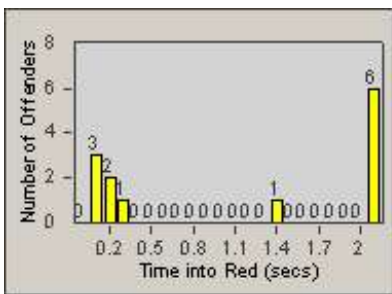

Redflex Redlight Offender Statistics

CONTRACT: Vista
 DATE FROM: 1/Jul/2006

LOCATION: VST-MEHA-01 Intersection of Melrose and Hacienda
 DATE TO: 31/Jul/2006

LANE 1

LANE 2

LANE 3

Redflex Redlight Offender Statistics

CONTRACT: Vista
 DATE FROM: 1/Jul/2006

LOCATION: VST-MEHA-01 Intersection of Melrose and Hacienda
 DATE TO: 31/Jul/2006

LANE 4

LANE TOTAL

Redflex Redlight Offender Statistics

CONTRACT: Vista
 DATE FROM: 1/Jul/2006