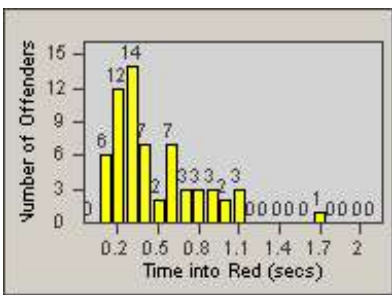

Redflex Redlight Offender Statistics

CONTRACT: Vista
 DATE FROM: 1/Jul/2006

LOCATION: VST-MEHA-01 Intersection of Melrose and Hacienda
 DATE TO: 31/Jul/2006

LANE 1

LANE 2

LANE 3

Redflex Redlight Offender Statistics

CONTRACT: Vista
 DATE FROM: 1/Jul/2006

LOCATION: VST-MEHA-01 Intersection of Melrose and Hacienda
 DATE TO: 31/Jul/2006

LANE 4

LANE TOTAL

Redflex Redlight Offender Statistics

CONTRACT: Vista
 DATE FROM: 1/Jul/2006