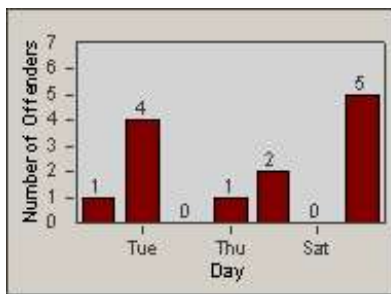

Redflex Redlight Offender Statistics

CONTRACT: Vista
 DATE FROM: 1/Jul/2006

LOCATION: VST-MEHA-01 Intersection of Melrose and Hacienda
 DATE TO: 31/Jul/2006

LANE 1

LANE 2

LANE 3

Redflex Redlight Offender Statistics

CONTRACT: Vista
 DATE FROM: 1/Jul/2006

LOCATION: VST-MEHA-01 Intersection of Melrose and Hacienda
 DATE TO: 31/Jul/2006

LANE 4

LANE TOTAL

Redflex Redlight Offender Statistics

CONTRACT: Vista
 DATE FROM: 1/Jul/2006