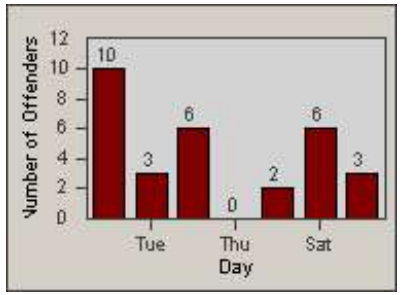

Redflex Redlight Offender Statistics

CONTRACT: Vista
 DATE FROM: 1/Jul/2006

LOCATION: VST-MEHA-01 Intersection of Melrose and Hacienda
 DATE TO: 31/Jul/2006

LANE 1

LANE 2

LANE 3

Redflex Redlight Offender Statistics

CONTRACT: Vista
 DATE FROM: 1/Jul/2006

LOCATION: VST-MEHA-01 Intersection of Melrose and Hacienda
 DATE TO: 31/Jul/2006

LANE 4

LANE TOTAL

Redflex Redlight Offender Statistics

CONTRACT: Vista
 DATE FROM: 1/Jul/2006