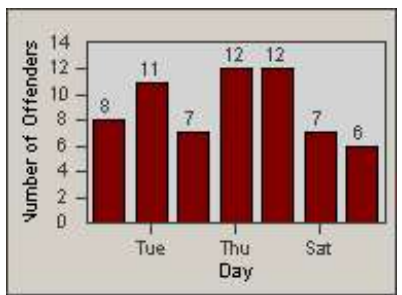

Redflex Redlight Offender Statistics

CONTRACT: Vista
 DATE FROM: 1/Jul/2006

LOCATION: VST-MEHA-01 Intersection of Melrose and Hacienda
 DATE TO: 31/Jul/2006

LANE 1

LANE 2

LANE 3

Redflex Redlight Offender Statistics

CONTRACT: Vista
 DATE FROM: 1/Jul/2006

LOCATION: VST-MEHA-01 Intersection of Melrose and Hacienda
 DATE TO: 31/Jul/2006

LANE 4

LANE TOTAL

Redflex Redlight Offender Statistics

CONTRACT: Vista
 DATE FROM: 1/Jul/2006