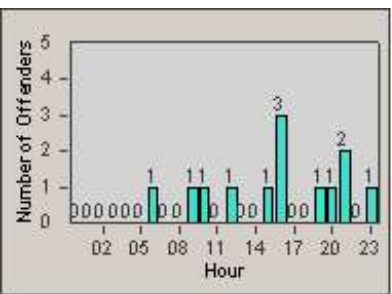

Redflex Redlight Offender Statistics

CONTRACT: Vista
 DATE FROM: 1/Jul/2006

LOCATION: VST-MEHA-01 Intersection of Melrose and Hacienda
 DATE TO: 31/Jul/2006

LANE 1

LANE 2

LANE 3

Redflex Redlight Offender Statistics

CONTRACT: Vista
 DATE FROM: 1/Jul/2006

LOCATION: VST-MEHA-01 Intersection of Melrose and Hacienda
 DATE TO: 31/Jul/2006

LANE 4

LANE TOTAL

Redflex Redlight Offender Statistics

CONTRACT: Vista
 DATE FROM: 1/Jul/2006