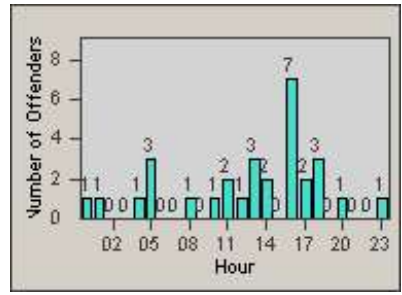

Redflex Redlight Offender Statistics

CONTRACT: Vista
 DATE FROM: 1/Jul/2006

LOCATION: VST-MEHA-01 Intersection of Melrose and Hacienda
 DATE TO: 31/Jul/2006

LANE 1

LANE 2

LANE 3

Redflex Redlight Offender Statistics

CONTRACT: Vista
 DATE FROM: 1/Jul/2006

LOCATION: VST-MEHA-01 Intersection of Melrose and Hacienda
 DATE TO: 31/Jul/2006

LANE 4

LANE TOTAL

Redflex Redlight Offender Statistics

CONTRACT: Vista
 DATE FROM: 1/Jul/2006