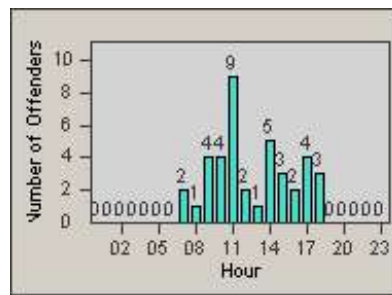

Redflex Redlight Offender Statistics

CONTRACT: Vista
 DATE FROM: 1/Jul/2006

LOCATION: VST-SAES-01 Intersection of Santa Fe and Escondido
 DATE TO: 31/Jul/2006

LANE 1

LANE 2

LANE 3

Redflex Redlight Offender Statistics

CONTRACT: Vista
 DATE FROM: 1/Jul/2006

LOCATION: VST-SAES-01 Intersection of Santa Fe and Escondido
 DATE TO: 31/Jul/2006

LANE 4

LANE TOTAL

Redflex Redlight Offender Statistics

CONTRACT: Vista
 DATE FROM: 1/Jul/2006