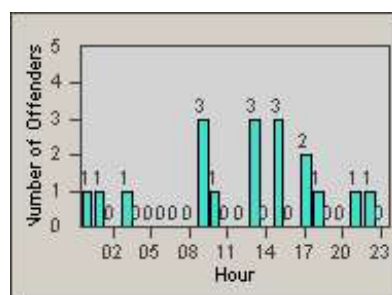

Redflex Redlight Offender Statistics

CONTRACT: Vista
 DATE FROM: 1/Jul/2006

LOCATION: VST-SAES-01 Intersection of Santa Fe and Escondido
 DATE TO: 31/Jul/2006

LANE 1

LANE 2

LANE 3

Redflex Redlight Offender Statistics

CONTRACT: Vista
 DATE FROM: 1/Jul/2006

LOCATION: VST-SAES-01 Intersection of Santa Fe and Escondido
 DATE TO: 31/Jul/2006

LANE 4

LANE TOTAL

Redflex Redlight Offender Statistics

CONTRACT: Vista
 DATE FROM: 1/Jul/2006