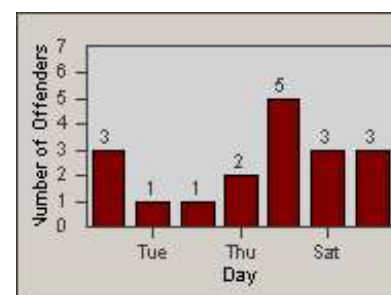

Redflex Redlight Offender Statistics

CONTRACT: Vista
 DATE FROM: 1/Jul/2006

LOCATION: VST-SAES-01 Intersection of Santa Fe and Escondido
 DATE TO: 31/Jul/2006

LANE 1

LANE 2

LANE 3

Redflex Redlight Offender Statistics

CONTRACT: Vista
 DATE FROM: 1/Jul/2006

LOCATION: VST-SAES-01 Intersection of Santa Fe and Escondido
 DATE TO: 31/Jul/2006

LANE 4

LANE TOTAL

Redflex Redlight Offender Statistics

CONTRACT: Vista
 DATE FROM: 1/Jul/2006