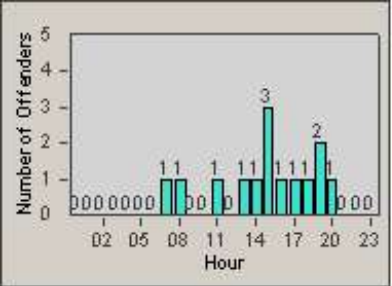

Redflex Redlight Offender Statistics

CONTRACT: Vista
 DATE FROM: 1/Jul/2006

LOCATION: VST-SAES-01 Intersection of Santa Fe and Escondido
 DATE TO: 31/Jul/2006

LANE 1

LANE 2

LANE 3

Redflex Redlight Offender Statistics

CONTRACT: Vista
 DATE FROM: 1/Jul/2006

LOCATION: VST-SAES-01 Intersection of Santa Fe and Escondido
 DATE TO: 31/Jul/2006

LANE 4

LANE TOTAL

Redflex Redlight Offender Statistics

CONTRACT: Vista
 DATE FROM: 1/Jul/2006