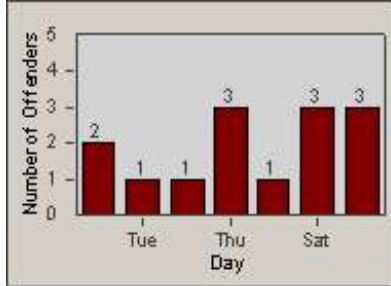

Redflex Redlight Offender Statistics

CONTRACT: Vista
 DATE FROM: 1/Jul/2006

LOCATION: VST-SAES-01 Intersection of Santa Fe and Escondido
 DATE TO: 31/Jul/2006

LANE 1

LANE 2

LANE 3

Redflex Redlight Offender Statistics

CONTRACT: Vista
 DATE FROM: 1/Jul/2006

LOCATION: VST-SAES-01 Intersection of Santa Fe and Escondido
 DATE TO: 31/Jul/2006

LANE 4

LANE TOTAL

Redflex Redlight Offender Statistics

CONTRACT: Vista
 DATE FROM: 1/Jul/2006