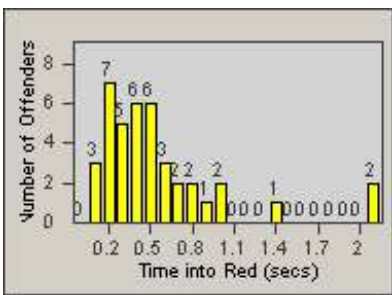

Redflex Redlight Offender Statistics

CONTRACT: Vista
 DATE FROM: 1/Jul/2006

LOCATION: VST-SAES-01 Intersection of Santa Fe and Escondido
 DATE TO: 31/Jul/2006

LANE 1

LANE 2

LANE 3

Redflex Redlight Offender Statistics

CONTRACT: Vista
 DATE FROM: 1/Jul/2006

LOCATION: VST-SAES-01 Intersection of Santa Fe and Escondido
 DATE TO: 31/Jul/2006

LANE 4

LANE TOTAL

Redflex Redlight Offender Statistics

CONTRACT: Vista
 DATE FROM: 1/Jul/2006