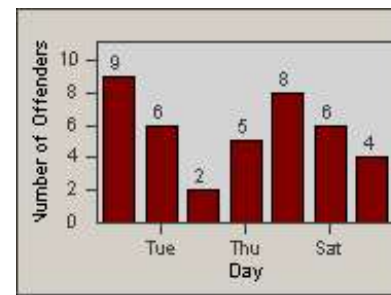

Redflex Redlight Offender Statistics

CONTRACT: Vista
 DATE FROM: 1/Jul/2006

LOCATION: VST-SAES-01 Intersection of Santa Fe and Escondido
 DATE TO: 31/Jul/2006

LANE 1

LANE 2

LANE 3

Redflex Redlight Offender Statistics

CONTRACT: Vista
 DATE FROM: 1/Jul/2006

LOCATION: VST-SAES-01 Intersection of Santa Fe and Escondido
 DATE TO: 31/Jul/2006

LANE 4

LANE TOTAL

Redflex Redlight Offender Statistics

CONTRACT: Vista
 DATE FROM: 1/Jul/2006