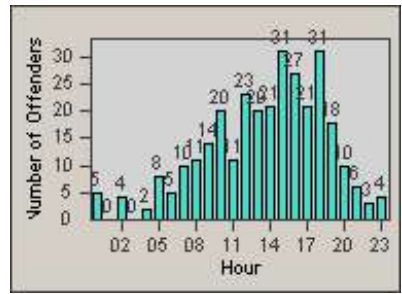

Redflex Redlight Offender Statistics

CONTRACT: Vista
 DATE FROM: 1/Jul/2006

LOCATION: VST-SAES-01 Intersection of Santa Fe and Escondido
 DATE TO: 31/Jul/2006

LANE 1

LANE 2

LANE 3

Redflex Redlight Offender Statistics

CONTRACT: Vista
 DATE FROM: 1/Jul/2006

LOCATION: VST-SAES-01 Intersection of Santa Fe and Escondido
 DATE TO: 31/Jul/2006

LANE 4

LANE TOTAL

Redflex Redlight Offender Statistics

CONTRACT: Vista
 DATE FROM: 1/Jul/2006