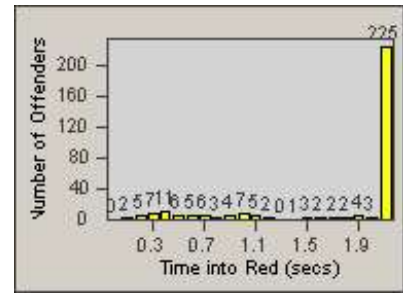

Redflex Redlight Offender Statistics

CONTRACT: Vista
 DATE FROM: 1/Jul/2006

LOCATION: VST-SAES-01 Intersection of Santa Fe and Escondido
 DATE TO: 31/Jul/2006

LANE 1

LANE 2

LANE 3

Redflex Redlight Offender Statistics

CONTRACT: Vista
 DATE FROM: 1/Jul/2006

LOCATION: VST-SAES-01 Intersection of Santa Fe and Escondido
 DATE TO: 31/Jul/2006

LANE 4

LANE TOTAL

Redflex Redlight Offender Statistics

CONTRACT: Vista
 DATE FROM: 1/Jul/2006