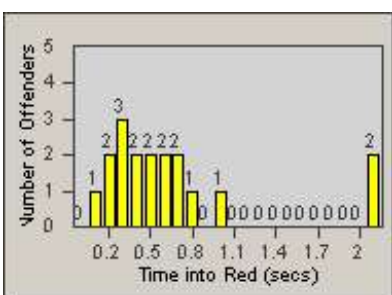

Redflex Redlight Offender Statistics

CONTRACT: Vista
 DATE FROM: 1/Jul/2006

LOCATION: VST-SAES-01 Intersection of Santa Fe and Escondido
 DATE TO: 31/Jul/2006

LANE 1

LANE 2

LANE 3

Redflex Redlight Offender Statistics

CONTRACT: Vista
 DATE FROM: 1/Jul/2006

LOCATION: VST-SAES-01 Intersection of Santa Fe and Escondido
 DATE TO: 31/Jul/2006

LANE 4

LANE TOTAL

Redflex Redlight Offender Statistics

CONTRACT: Vista
 DATE FROM: 1/Jul/2006