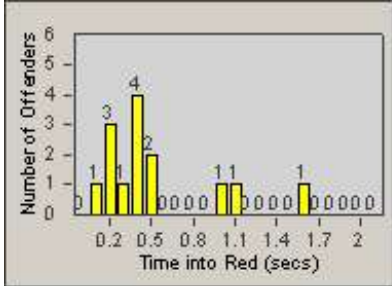

Redflex Redlight Offender Statistics

CONTRACT: Vista
 DATE FROM: 1/Jul/2006

LOCATION: VST-SAES-01 Intersection of Santa Fe and Escondido
 DATE TO: 31/Jul/2006

LANE 1

LANE 2

LANE 3

Redflex Redlight Offender Statistics

CONTRACT: Vista
 DATE FROM: 1/Jul/2006

LOCATION: VST-SAES-01 Intersection of Santa Fe and Escondido
 DATE TO: 31/Jul/2006

LANE 4

LANE TOTAL

Redflex Redlight Offender Statistics

CONTRACT: Vista
 DATE FROM: 1/Jul/2006