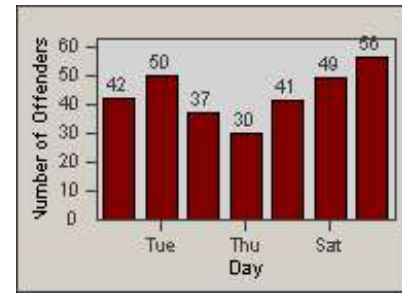

Redflex Redlight Offender Statistics

CONTRACT: Vista
 DATE FROM: 1/Jul/2006

LOCATION: VST-SAES-01 Intersection of Santa Fe and Escondido
 DATE TO: 31/Jul/2006

LANE 1

LANE 2

LANE 3

Redflex Redlight Offender Statistics

CONTRACT: Vista
 DATE FROM: 1/Jul/2006

LOCATION: VST-SAES-01 Intersection of Santa Fe and Escondido
 DATE TO: 31/Jul/2006

LANE 4

LANE TOTAL

Redflex Redlight Offender Statistics

CONTRACT: Vista
 DATE FROM: 1/Jul/2006