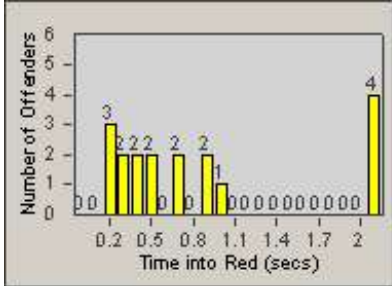

Redflex Redlight Offender Statistics

CONTRACT: Vista
 DATE FROM: 1/Jul/2006

LOCATION: VST-VISA-01 Intersection of Vista Village and Santa Fe
 DATE TO: 31/Jul/2006

LANE 1

LANE 2

LANE 3

Redflex Redlight Offender Statistics

CONTRACT: Vista
 DATE FROM: 1/Jul/2006

LOCATION: VST-VISA-01 Intersection of Vista Village and Santa Fe
 DATE TO: 31/Jul/2006

LANE 4

LANE TOTAL

Redflex Redlight Offender Statistics

CONTRACT: Vista

LOCATION: VST-VISA-01 Intersection of Vista Village and Santa Fe