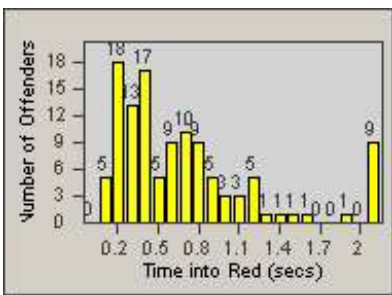

Redflex Redlight Offender Statistics

CONTRACT: Vista
 DATE FROM: 1/Jul/2006

LOCATION: VST-VISA-01 Intersection of Vista Village and Santa Fe
 DATE TO: 31/Jul/2006

LANE 1

LANE 2

LANE 3

Redflex Redlight Offender Statistics

CONTRACT: Vista
 DATE FROM: 1/Jul/2006

LOCATION: VST-VISA-01 Intersection of Vista Village and Santa Fe
 DATE TO: 31/Jul/2006

LANE 4

LANE TOTAL

Redflex Redlight Offender Statistics

CONTRACT: Vista

LOCATION: VST-VISA-01 Intersection of Vista Village and Santa Fe