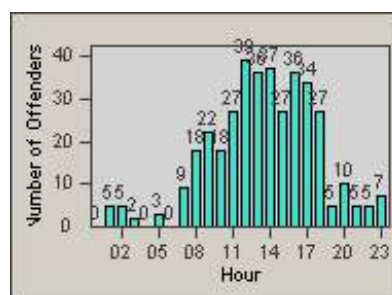

Redflex Redlight Offender Statistics

CONTRACT: Vista
 DATE FROM: 1/Jul/2006

LOCATION: VST-VISA-01 Intersection of Vista Village and Santa Fe
 DATE TO: 31/Jul/2006

LANE 1

LANE 2

LANE 3

Redflex Redlight Offender Statistics

CONTRACT: Vista
 DATE FROM: 1/Jul/2006

LOCATION: VST-VISA-01 Intersection of Vista Village and Santa Fe
 DATE TO: 31/Jul/2006

LANE 4

LANE TOTAL

Redflex Redlight Offender Statistics

CONTRACT: Vista

LOCATION: VST-VISA-01 Intersection of Vista Village and Santa Fe