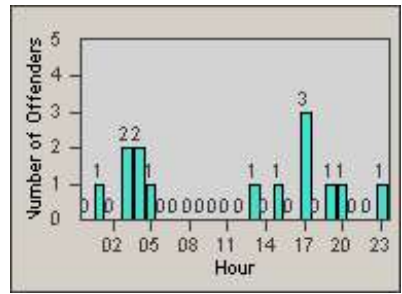

Redflex Redlight Offender Statistics

CONTRACT: Vista
 DATE FROM: 1/Jul/2006

LOCATION: VST-VISA-01 Intersection of Vista Village and Santa Fe
 DATE TO: 31/Jul/2006

LANE 1

LANE 2

LANE 3

Redflex Redlight Offender Statistics

CONTRACT: Vista
 DATE FROM: 1/Jul/2006

LOCATION: VST-VISA-01 Intersection of Vista Village and Santa Fe
 DATE TO: 31/Jul/2006

LANE 4

LANE TOTAL

Redflex Redlight Offender Statistics

CONTRACT: Vista

LOCATION: VST-VISA-01 Intersection of Vista Village and Santa Fe