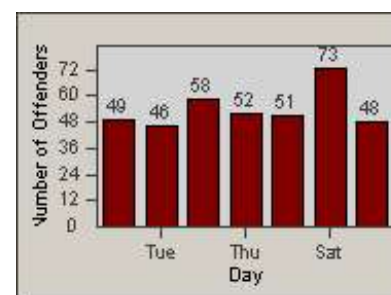

Redflex Redlight Offender Statistics

CONTRACT: Vista
 DATE FROM: 1/Jul/2006

LOCATION: VST-VISA-01 Intersection of Vista Village and Santa Fe
 DATE TO: 31/Jul/2006

LANE 1

LANE 2

LANE 3

Redflex Redlight Offender Statistics