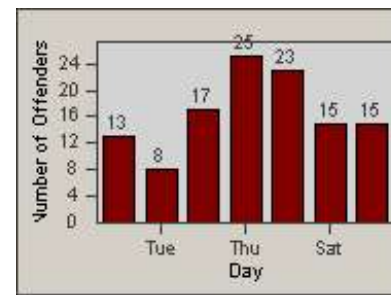

Redflex Redlight Offender Statistics

CONTRACT: Vista
 DATE FROM: 1/Jul/2006

LOCATION: VST-VISA-01 Intersection of Vista Village and Santa Fe
 DATE TO: 31/Jul/2006

LANE 1

LANE 2

LANE 3

Redflex Redlight Offender Statistics

CONTRACT: Vista
 DATE FROM: 1/Jul/2006

LOCATION: VST-VISA-01 Intersection of Vista Village and Santa Fe
 DATE TO: 31/Jul/2006

LANE 4

LANE TOTAL

Redflex Redlight Offender Statistics

CONTRACT: Vista

LOCATION: VST-VISA-01 Intersection of Vista Village and Santa Fe