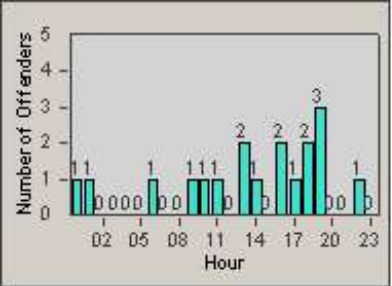

Redflex Redlight Offender Statistics

CONTRACT: Vista
 DATE FROM: 1/Jul/2006

LOCATION: VST-VISA-01 Intersection of Vista Village and Santa Fe
 DATE TO: 31/Jul/2006

LANE 1

LANE 2

LANE 3

Redflex Redlight Offender Statistics

CONTRACT: Vista
 DATE FROM: 1/Jul/2006

LOCATION: VST-VISA-01 Intersection of Vista Village and Santa Fe
 DATE TO: 31/Jul/2006

LANE 4

LANE TOTAL

Redflex Redlight Offender Statistics

CONTRACT: Vista

LOCATION: VST-VISA-01 Intersection of Vista Village and Santa Fe