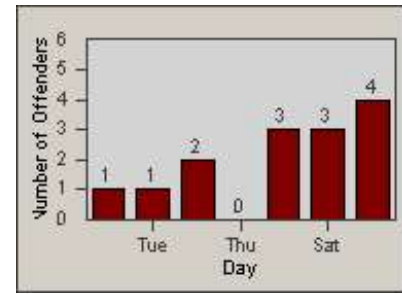

Redflex Redlight Offender Statistics

CONTRACT: Vista
 DATE FROM: 1/Jul/2006

LOCATION: VST-VISA-01 Intersection of Vista Village and Santa Fe
 DATE TO: 31/Jul/2006

LANE 1

LANE 2

LANE 3

Redflex Redlight Offender Statistics

CONTRACT: Vista
 DATE FROM: 1/Jul/2006

LOCATION: VST-VISA-01 Intersection of Vista Village and Santa Fe
 DATE TO: 31/Jul/2006

LANE 4

LANE TOTAL

Redflex Redlight Offender Statistics

CONTRACT: Vista

LOCATION: VST-VISA-01 Intersection of Vista Village and Santa Fe