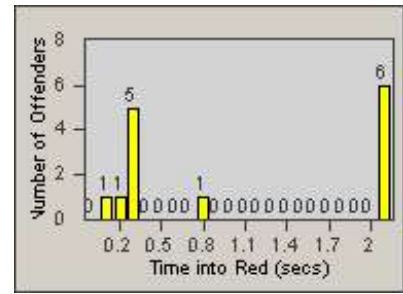

Redflex Redlight Offender Statistics

CONTRACT: Vista
 DATE FROM: 1/Jul/2006

LOCATION: VST-VISA-01 Intersection of Vista Village and Santa Fe
 DATE TO: 31/Jul/2006

LANE 1

LANE 2

LANE 3

Redflex Redlight Offender Statistics

CONTRACT: Vista
 DATE FROM: 1/Jul/2006

LOCATION: VST-VISA-01 Intersection of Vista Village and Santa Fe
 DATE TO: 31/Jul/2006

LANE 4

LANE TOTAL

Redflex Redlight Offender Statistics

CONTRACT: Vista

LOCATION: VST-VISA-01 Intersection of Vista Village and Santa Fe