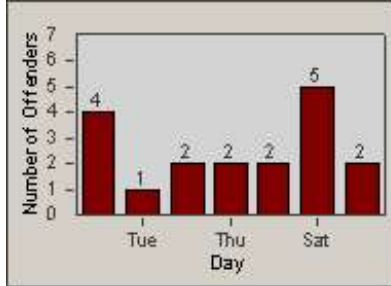

Redflex Redlight Offender Statistics

CONTRACT: Vista
 DATE FROM: 1/Jul/2006

LOCATION: VST-VISA-01 Intersection of Vista Village and Santa Fe
 DATE TO: 31/Jul/2006

LANE 1

LANE 2

LANE 3

Redflex Redlight Offender Statistics

CONTRACT: Vista
 DATE FROM: 1/Jul/2006

LOCATION: VST-VISA-01 Intersection of Vista Village and Santa Fe
 DATE TO: 31/Jul/2006

LANE 4

LANE TOTAL

Redflex Redlight Offender Statistics

CONTRACT: Vista

LOCATION: VST-VISA-01 Intersection of Vista Village and Santa Fe