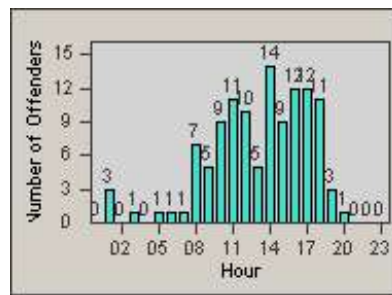

Redflex Redlight Offender Statistics

CONTRACT: Vista
 DATE FROM: 1/Jul/2006

LOCATION: VST-VISA-01 Intersection of Vista Village and Santa Fe
 DATE TO: 31/Jul/2006

LANE 1

LANE 2

LANE 3

Redflex Redlight Offender Statistics

CONTRACT: Vista
 DATE FROM: 1/Jul/2006

LOCATION: VST-VISA-01 Intersection of Vista Village and Santa Fe
 DATE TO: 31/Jul/2006

LANE 4

LANE TOTAL

Redflex Redlight Offender Statistics

CONTRACT: Vista

LOCATION: VST-VISA-01 Intersection of Vista Village and Santa Fe