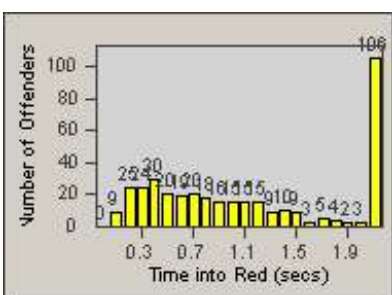

Redflex Redlight Offender Statistics

CONTRACT: Vista
 DATE FROM: 1/Jul/2006

LOCATION: VST-VISA-01 Intersection of Vista Village and Santa Fe
 DATE TO: 31/Jul/2006

LANE 1

LANE 2

LANE 3

Redflex Redlight Offender Statistics

CONTRACT: Vista
 DATE FROM: 1/Jul/2006

LOCATION: VST-VISA-01 Intersection of Vista Village and Santa Fe
 DATE TO: 31/Jul/2006

LANE 4

LANE TOTAL

Redflex Redlight Offender Statistics

CONTRACT: Vista

LOCATION: VST-VISA-01 Intersection of Vista Village and Santa Fe