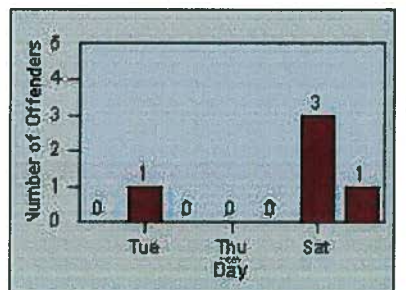

Redflex Redlight Offender Statistics

CONTRACT: Walnut
 DATE FROM: 01-Oct-2011

LOCATION: WAL-GRAM-01 Amar Rd/ Temple Ave
 DATE TO: 31-Oct-2011

LANE 4

LANE 5

LANE TOTAL

Redflex Redlight Offender Statistics

CONTRACT: Walnut