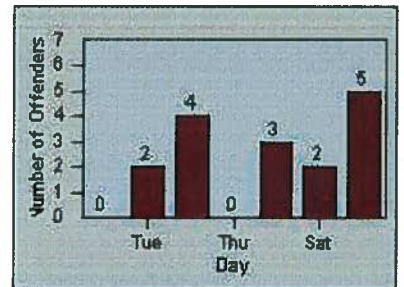

Redflex Redlight Offender Statistics

CONTRACT: Walnut
 DATE FROM: 01-Oct-2011

LOCATION: WAL-GRAM-01 Amar Rd/ Temple Ave
 DATE TO: 31-Oct-2011

LANE 4

LANE 5

LANE TOTAL

Redflex Redlight Offender Statistics

CONTRACT: Walnut