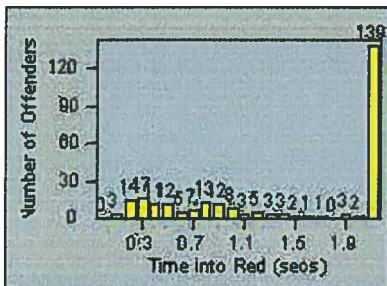

LANE 1

LANE 2

LANE 3

Redflex Redlight Offender Statistics

CONTRACT: Walnut
 DATE FROM: 01-Oct-2011

LOCATION: WAL-AMGR-01 Amar Rd/Temple Ave
 DATE TO: 31-Oct-2011

LANE 4

LANE 5