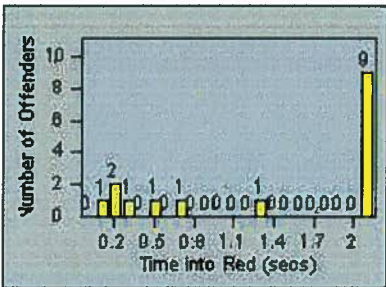

Redflex Redlight Offender Statistics

CONTRACT: Walnut
 DATE FROM: 01-Oct-2011

LOCATION: WAL-GRAM-01 Amar Rd/ Temple Ave
 DATE TO: 31-Oct-2011

LANE 4

LANE 5

LANE TOTAL

Redflex Redlight Offender Statistics

CONTRACT: Walnut

LOCATION: WAL-GRAM-01 Amar Rd/Temple Ave

DATE FROM: 01-Oct-2011

DATE TO: 31-Oct-2011

Redflex Redlight Offender Statistics

CONTRACT: Walnut

LOCATION: WAL-AMGR-01 Amar Rd/Temple Ave

DATE FROM: 01-Oct-2011

DATE TO: 31-Oct-2011