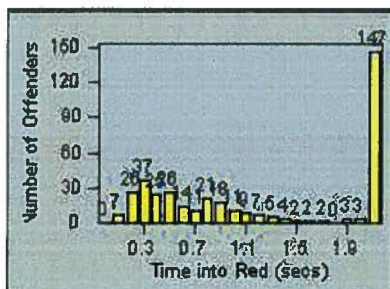

Redflex Redlight Offender Statistics

CONTRACT: Walnut
DATE FROM: 01-Oct-2011

LOCATION: WAL-AMGR-01 Amar Rd/Temple Ave
DATE TO: 31-Oct-2011

LANE 4

LANE 5

LANE TOTAL