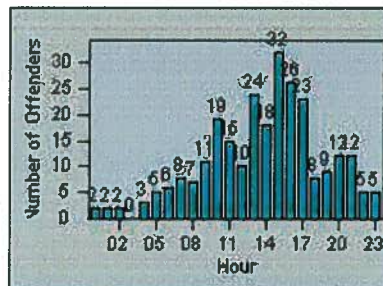

LANE 1

LANE 2

LANE 3

Redflex Redlight Offender Statistics

CONTRACT: Walnut
 DATE FROM: 01-Oct-2011

LOCATION: WAL-AMGR-01 Amar Rd/Temple Ave
 DATE TO: 31-Oct-2011

LANE 4

LANE 5