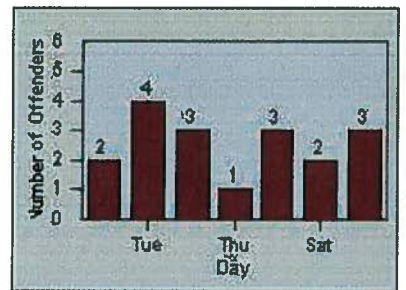

Redflex Redlight Offender Statistics

CONTRACT: Walnut

LOCATION: WAL-GRAM-01 Amar Rd/Temple Ave

DATE FROM: 01-Oct-2011

DATE TO: 31-Oct-2011

LANE 1

LANE 2

LANE 3