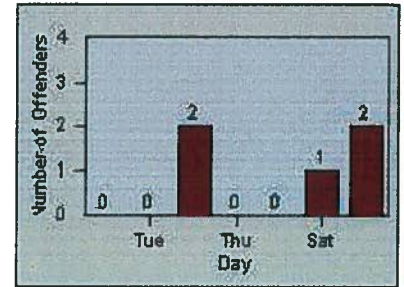

Redflex Redlight Offender Statistics

CONTRACT: Walnut
DATE FROM: 01-Oct-2011

LOCATION: WAL-GRAM-01 Amar Rd/ Temple Ave
DATE TO: 31-Oct-2011

LANE 4