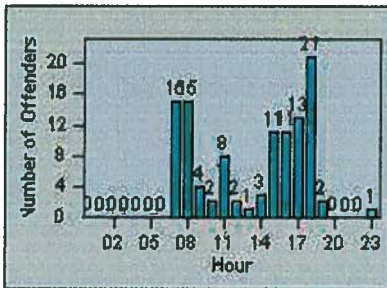

LOCATION: WAL-GRAM-01 Amar Rd/Temple Ave

DATE FROM: 01-Oct-2011

DATE TO: 31-Oct-2011

Redflex Redlight Offender Statistics

CONTRACT: Walnut

LOCATION: WAL-AMGR-01 Amar Rd/Temple Ave

DATE FROM: 01-Oct-2011

DATE TO: 31-Oct-2011

LANE 1

LANE 2

LANE 3

Redflex Redlight Offender Statistics

CONTRACT: Walnut
 DATE FROM: 01-Oct-2011

LOCATION: WAL-AMGR-01 Amar Rd/Temple Ave
 DATE TO: 31-Oct-2011

LANE 4

LANE 5