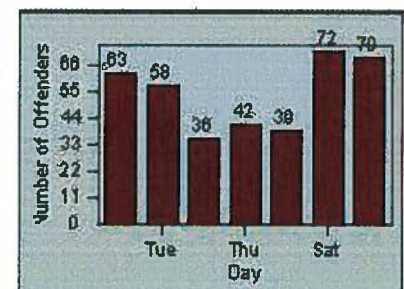

Redflex Redlight Offender Statistics

CONTRACT: Walnut
DATE FROM: 01-Oct-2011

LOCATION: WAL-AMGR-01 Amar Rd/Temple Ave
DATE TO: 31-Oct-2011

LANE 4

LANE 5

LANE TOTAL