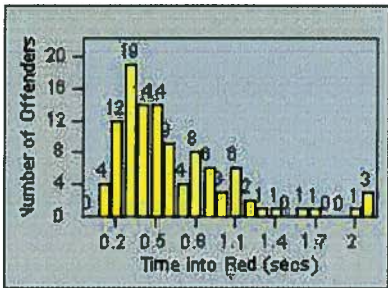

LOCATION: WAL-GRAM-01 Amar Rd/Temple Ave

DATE FROM: 01-Oct-2011

DATE TO: 31-Oct-2011

Redflex Redlight Offender Statistics

CONTRACT: Walnut

LOCATION: WAL-AMGR-01 Amar Rd/Temple Ave

DATE FROM: 01-Oct-2011

DATE TO: 31-Oct-2011

LANE 1

LANE 2

LANE 3

Redflex Redlight Offender Statistics

CONTRACT: Walnut
 DATE FROM: 01-Oct-2011

LOCATION: WAL-AMGR-01 Amar Rd/Temple Ave
 DATE TO: 31-Oct-2011

LANE 4

LANE 5