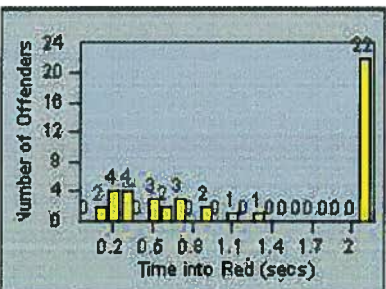

Redflex Redlight Offender Statistics

CONTRACT: Walnut
 DATE FROM: 01-Oct-2011

LOCATION: WAL-GRAM-01 Amar Rd/ Temple Ave
 DATE TO: 31-Oct-2011

LANE 4

LANE 5

LANE TOTAL

Redflex Redlight Offender Statistics

CONTRACT: Walnut

LOCATION: WAL-GRAM-01 Amar Rd/Temple Ave

DATE FROM: 01-Oct-2011

DATE TO: 31-Oct-2011

Redflex Redlight Offender Statistics

CONTRACT: Walnut

LOCATION: WAL-AMGR-01 Amar Rd/Temple Ave

DATE FROM: 01-Oct-2011

DATE TO: 31-Oct-2011