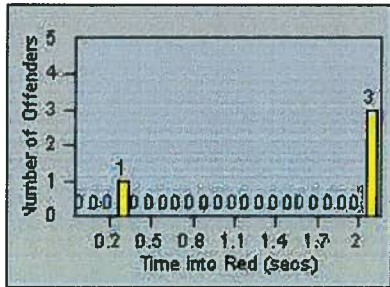

LANE 1

LANE 2

LANE 3

Redflex Redlight Offender Statistics

CONTRACT: Walnut
 DATE FROM: 01-Oct-2011

LOCATION: WAL-AMGR-01 Amar Rd/Temple Ave
 DATE TO: 31-Oct-2011

LANE 4

LANE 5