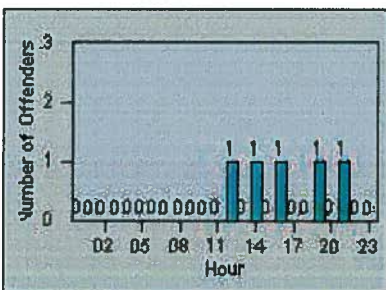

Redflex Redlight Offender Statistics

CONTRACT: Walnut
 DATE FROM: 01-Oct-2011

LOCATION: WAL-GRAM-01 Amar Rd/ Temple Ave
 DATE TO: 31-Oct-2011

LANE 4

LANE 5

LANE TOTAL

Redflex Redlight Offender Statistics

CONTRACT: Walnut