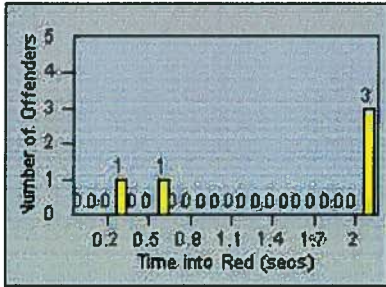

Redflex Redlight Offender Statistics

CONTRACT: Walnut

LOCATION: WAL-GRAM-01 Amar Rd/Temple Ave

DATE FROM: 01-Oct-2011

DATE TO: 31-Oct-2011

LANE 1

LANE 2

LANE 3

Redflex Redlight Offender Statistics

CONTRACT: Walnut
 DATE FROM: 01-Oct-2011

LOCATION: WAL-GRAM-01 Amar Rd/ Temple Ave
 DATE TO: 31-Oct-2011

LANE 4

LANE 5

LANE TOTAL

Redflex Redlight Offender Statistics

CONTRACT: Walnut