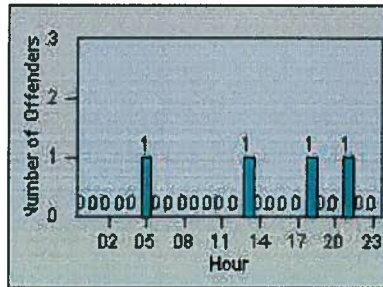

LANE 1

LANE 2

LANE 3

Redflex Redlight Offender Statistics

CONTRACT: Walnut
 DATE FROM: 01-Oct-2011

LOCATION: WAL-AMGR-01 Amar Rd/Temple Ave
 DATE TO: 31-Oct-2011

LANE 4

LANE 5