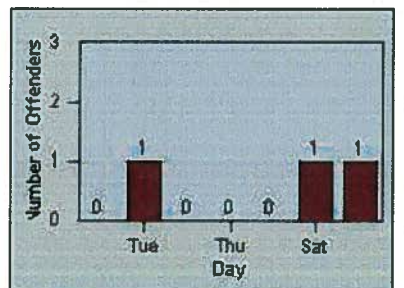

Redflex Redlight Offender Statistics

CONTRACT: Walnut

LOCATION: WAL-AMGR-01 Amar Rd/Temple Ave

DATE FROM: 01-Oct-2011

DATE TO: 31-Oct-2011

LANE 1

LANE 2

LANE 3