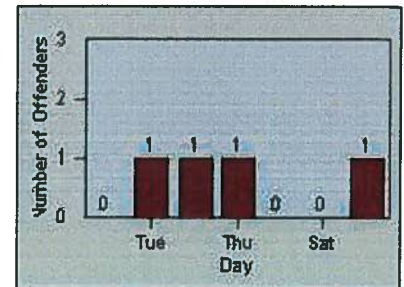

LANE 1

LANE 2

LANE 3

Redflex Redlight Offender Statistics

CONTRACT: Walnut
 DATE FROM: 01-Oct-2011

LOCATION: WAL-AMGR-01 Amar Rd/Temple Ave
 DATE TO: 31-Oct-2011

LANE 4

LANE 5