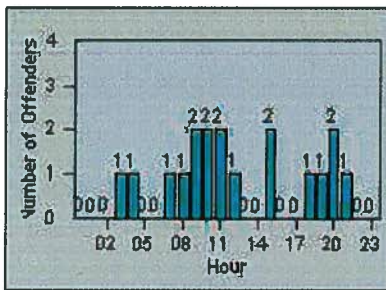

Redflex Redlight Offender Statistics

CONTRACT: Walnut

LOCATION: WAL-GRAM-01 Amar Rd/Temple Ave

DATE FROM: 01-Oct-2011

DATE TO: 31-Oct-2011

LANE 1

LANE 2

LANE 3