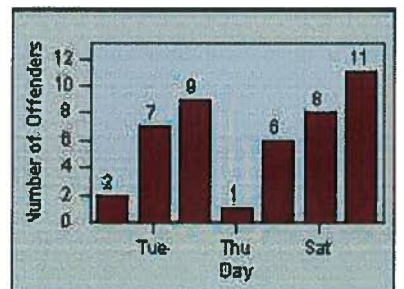

Redflex Redlight Offender Statistics

CONTRACT: Walnut
 DATE FROM: 01-Oct-2011

LOCATION: WAL-GRAM-01 Amar Rd/ Temple Ave
 DATE TO: 31-Oct-2011

LANE 4

LANE 5

LANE TOTAL

Redflex Redlight Offender Statistics

CONTRACT: Walnut