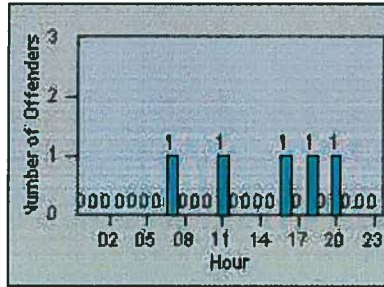

Redflex Redlight Offender Statistics

CONTRACT: Walnut
 DATE FROM: 01-Oct-2011

LOCATION: WAL-GRAM-01 Amar Rd/ Temple Ave
 DATE TO: 31-Oct-2011

LANE 4

LANE 5

LANE TOTAL

Redflex Redlight Offender Statistics

CONTRACT: Walnut