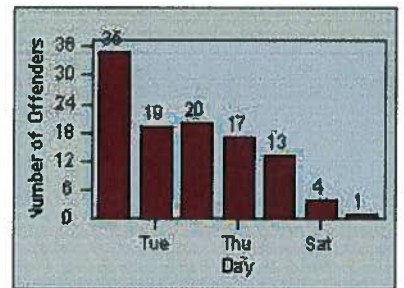

Redflex Redlight Offender Statistics

CONTRACT: Walnut

LOCATION: WAL-AMGR-01 Amar Rd/Temple Ave

DATE FROM: 01-Oct-2011

DATE TO: 31-Oct-2011

LANE 1

LANE 2

LANE 3