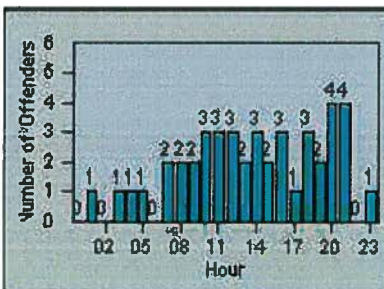

Redflex Redlight Offender Statistics

CONTRACT: Walnut
 DATE FROM: 01-Oct-2011

LOCATION: WAL-GRAM-01 Amar Rd/ Temple Ave
 DATE TO: 31-Oct-2011

LANE 4

LANE 5

LANE TOTAL

Redflex Redlight Offender Statistics

CONTRACT: Walnut