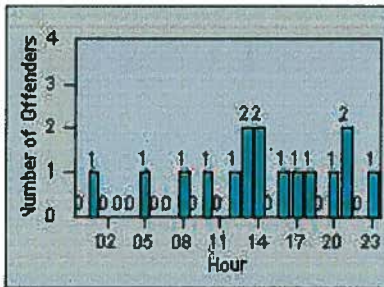

Redflex Redlight Offender Statistics

CONTRACT: Walnut
 DATE FROM: 01-Oct-2011

LOCATION: WAL-GRAM-01 Amar Rd/ Temple Ave
 DATE TO: 31-Oct-2011

LANE 4

LANE 5

LANE TOTAL

Redflex Redlight Offender Statistics

CONTRACT: Walnut