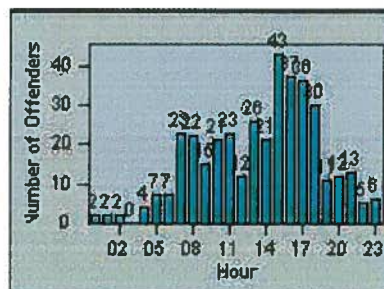

Redflex Redlight Offender Statistics

CONTRACT: Walnut
DATE FROM: 01-Oct-2011

LOCATION: WAL-AMGR-01 Amar Rd/Temple Ave
DATE TO: 31-Oct-2011

LANE 4

LANE 5

LANE TOTAL