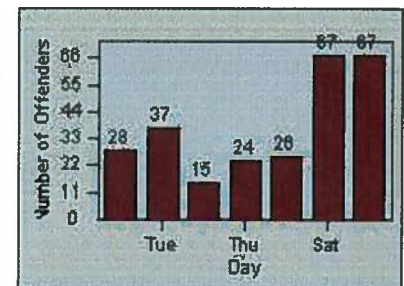

LANE 1

LANE 2

LANE 3

Redflex Redlight Offender Statistics

CONTRACT: Walnut
 DATE FROM: 01-Oct-2011

LOCATION: WAL-AMGR-01 Amar Rd/Temple Ave
 DATE TO: 31-Oct-2011

LANE 4

LANE 5