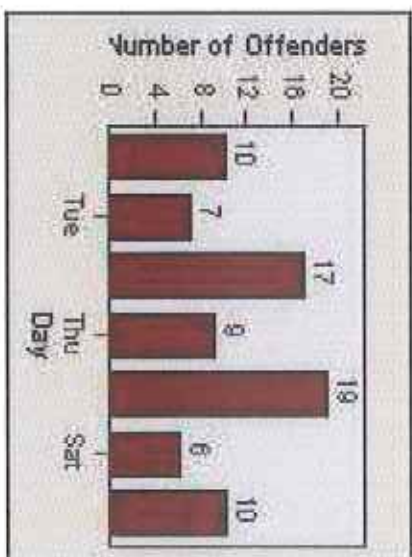

Redflex Redlight Offender Statistics

CONTRACT: Yucaipa **LOCATION:** YUC-YUOG-03 Yucaipa Blvd and Oak Glen Rd
DATE FROM: 1/Apr/2009 **DATE TO:** 31/Jul/2009

LANE 1

LANE 2

LANE 3

Redflex Redlight Offender Statistics

CONTRACT: Yucaipa **LOCATION:** YUC-YUOG-03 Yucaipa Blvd and Oak Glen Rd
DATE FROM: 1/Apr/2009 **DATE TO:** 31/Jul/2009

LANE 4

LANE TOTAL

Redflex Redlight Offender Statistics

CONTRACT: Yucaipa
 DATE FROM: 1/Apr/2009