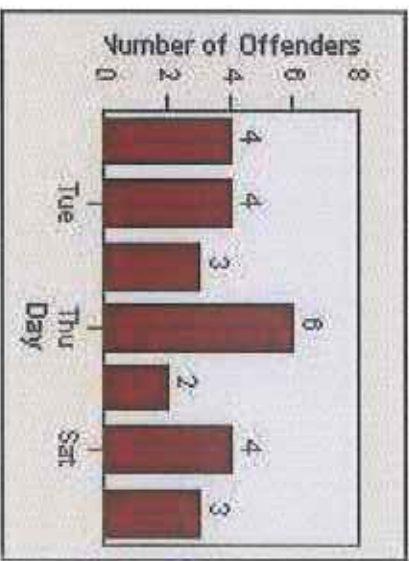

Redflex Redlight Offender Statistics

CONTRACT: Yucaipa **LOCATION:** YUC-YUOG-03 Yucaipa Blvd and Oak Glen Rd
DATE FROM: 1/Apr/2009 **DATE TO:** 31/Jul/2009

LANE 1

LANE 2

LANE 3

Redflex Redlight Offender Statistics