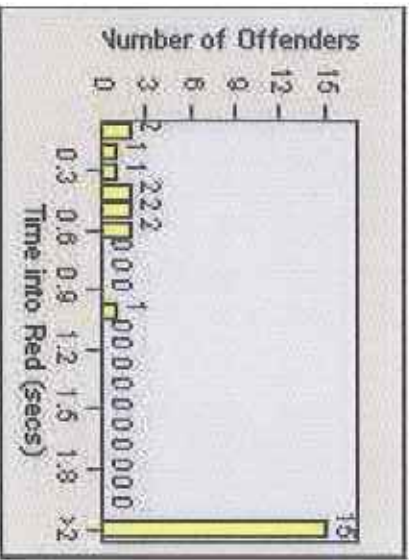

Redflex Redlight Offender Statistics

CONTRACT: Yucaipa **LOCATION:** YUC-YUOG-03 Yucaipa Blvd and Oak Glen Rd
DATE FROM: 1/Apr/2009 **DATE TO:** 31/Jul/2009

LANE 1

LANE 2

LANE 3

Redflex Redlight Offender Statistics

CONTRACT: Yucaipa **LOCATION:** YUC-YUOG-03 Yucaipa Blvd and Oak Glen Rd
DATE FROM: 1/Apr/2009 **DATE TO:** 31/Jul/2009

LANE 4

LANE TOTAL

Redflex Redlight Offender Statistics

CONTRACT: Yucaipa
 DATE FROM: 1/Apr/2009