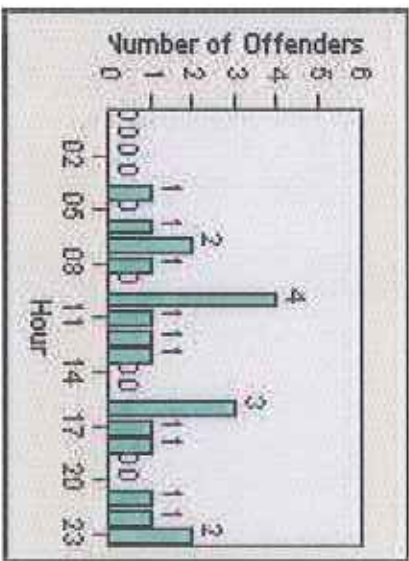

Redflex Redlight Offender Statistics

CONTRACT: Yucaipa **LOCATION:** YUC-YUOG-03 Yucaipa Blvd and Oak Glen Rd
DATE FROM: 1/Apr/2009 **DATE TO:** 31/Jul/2009

LANE 1

LANE 2

LANE 3

Redflex Redlight Offender Statistics

CONTRACT: Yucaipa **LOCATION:** YUC-YUOG-03 Yucaipa Blvd and Oak Glen Rd
DATE FROM: 1/Apr/2009 **DATE TO:** 31/Jul/2009

LANE 4

LANE TOTAL

Redflex Redlight Offender Statistics

CONTRACT: Yucaipa
 DATE FROM: 1/Apr/2009