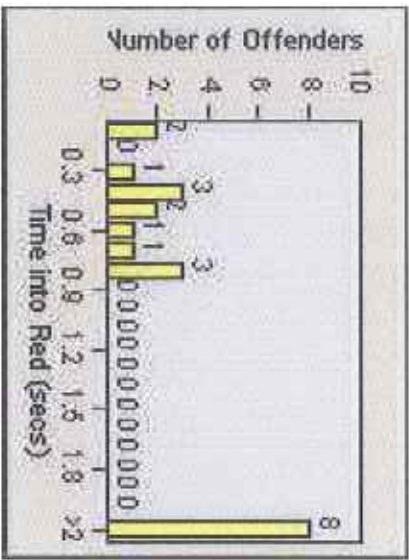

Redflex Redlight Offender Statistics

CONTRACT: Yucaipa **LOCATION:** YUC-YUOG-03 Yucaipa Blvd and Oak Glen Rd
DATE FROM: 1/Apr/2009 **DATE TO:** 31/Jul/2009

LANE 1

LANE 2

LANE 3

Redflex Redlight Offender Statistics

CONTRACT: Yucaipa **LOCATION:** YUC-YUOG-03 Yucaipa Blvd and Oak Glen Rd
DATE FROM: 1/Apr/2009 **DATE TO:** 31/Jul/2009

LANE 4

LANE TOTAL

Redflex Redlight Offender Statistics

CONTRACT: Yucaipa
 DATE FROM: 1/Apr/2009