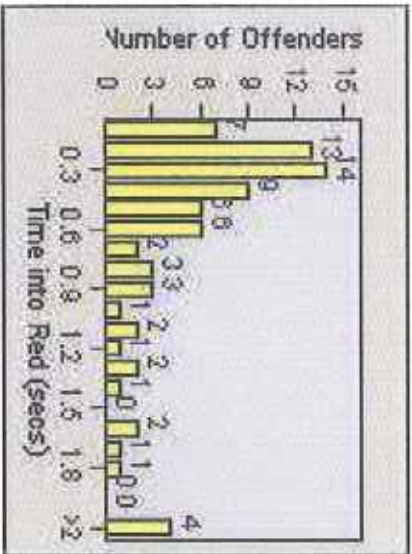

Redflex Redlight Offender Statistics

CONTRACT: Yucaipa   **LOCATION:** YUC-YUOG-03 Yucaipa Blvd and Oak Glen Rd
DATE FROM: 1/Apr/2009   **DATE TO:** 31/Jul/2009

LANE 4

LANE TOTAL