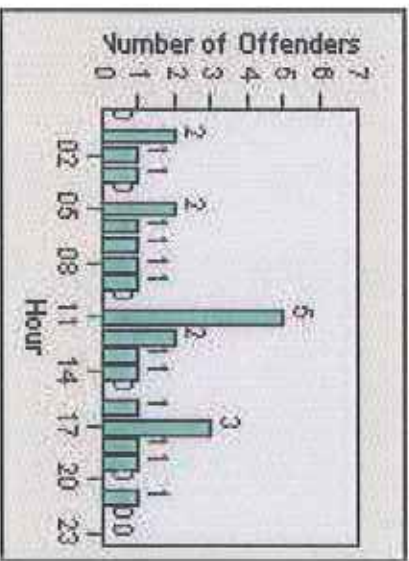

Redflex Redlight Offender Statistics

CONTRACT: Yucaipa **LOCATION:** YUC-YUOG-03 Yucaipa Blvd and Oak Glen Rd
DATE FROM: 1/Apr/2009 **DATE TO:** 31/Jul/2009

LANE 1

LANE 2

LANE 3

Redflex Redlight Offender Statistics