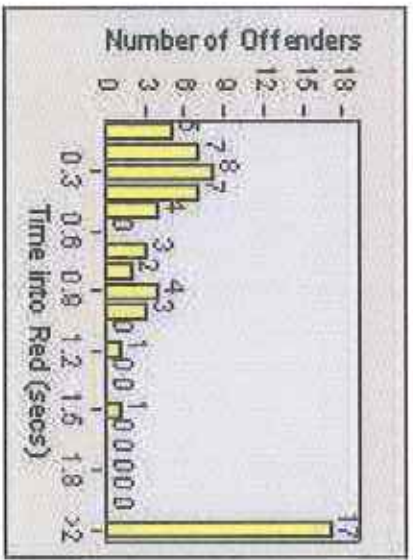

Redflex Redlight Offender Statistics

CONTRACT: Yucaipa   **LOCATION:** YUC-YUOG-03 Yucaipa Blvd and Oak Glen Rd
DATE FROM: 1/Apr/2009   **DATE TO:** 31/Jul/2009