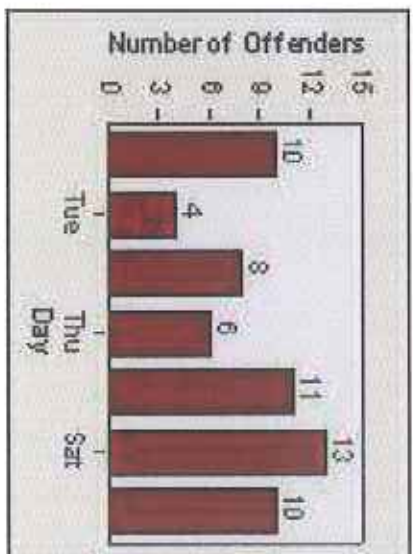

Redflex Redlight Offender Statistics

CONTRACT: Yucaipa   **LOCATION:** YUC-YUOG-03 Yucaipa Blvd and Oak Glen Rd
DATE FROM: 1/Apr/2009   **DATE TO:** 31/Jul/2009