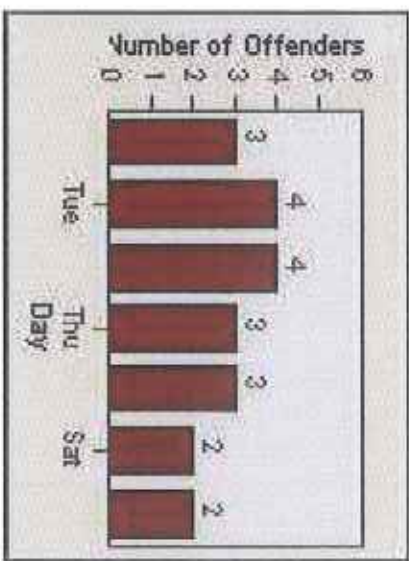

Redflex Redlight Offender Statistics

CONTRACT: Yucaipa **LOCATION:** YUC-YUOG-03 Yucaipa Blvd and Oak Glen Rd
DATE FROM: 1/Apr/2009 **DATE TO:** 31/Jul/2009

LANE 1

LANE 2

LANE 3

Redflex Redlight Offender Statistics

CONTRACT: Yucaipa **LOCATION:** YUC-YUOG-03 Yucaipa Blvd and Oak Glen Rd
DATE FROM: 1/Apr/2009 **DATE TO:** 31/Jul/2009

LANE 4

LANE TOTAL

Redflex Redlight Offender Statistics

CONTRACT: Yucaipa
 DATE FROM: 1/Apr/2009