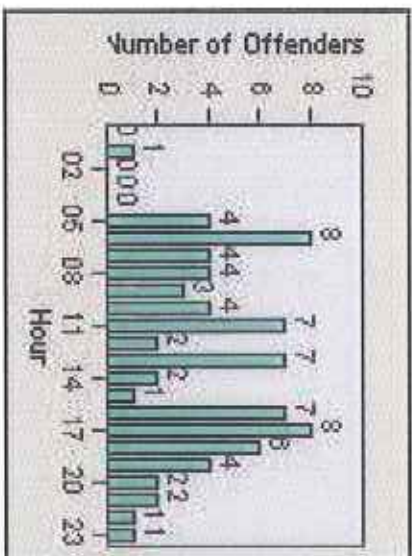

LANE 4

LANE TOTAL