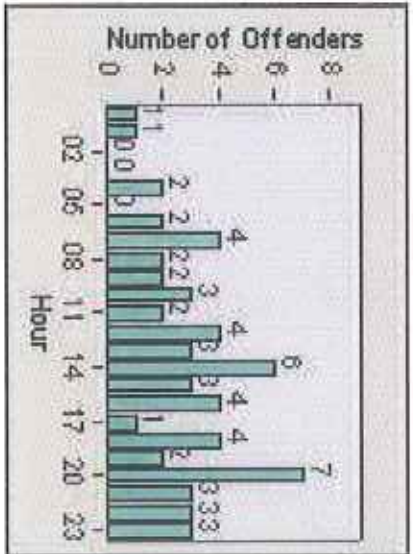

Redflex Redlight Offender Statistics

CONTRACT: Yucaipa   **LOCATION:** YUC-YUOG-03 Yucaipa Blvd and Oak Glen Rd
DATE FROM: 1/Apr/2009   **DATE TO:** 31/Jul/2009