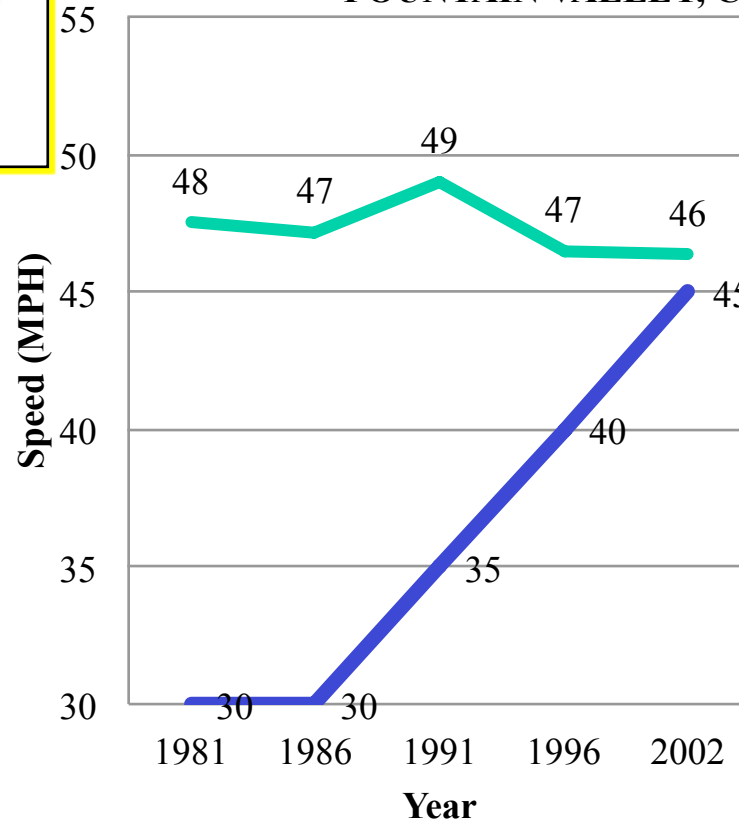

Do Lowered Limits Affect Driver Behavior?

Fountain Valley Example

SPEED LIMIT DATA

BUSHARD STREET
FOUNTAIN VALLEY, CA

85th Percentile Speed
(Critical Speed)

Posted Speed Limit

Disproves Common Myth!