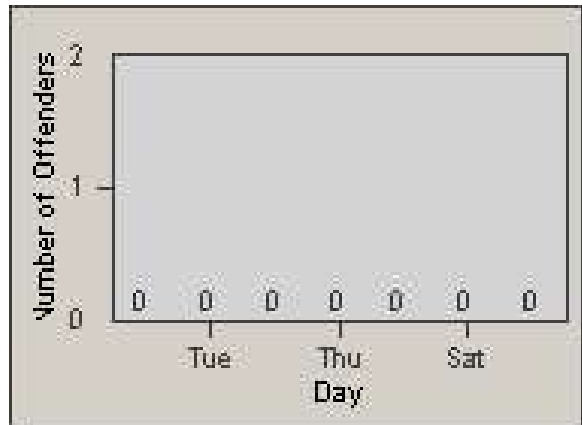

Redflex Redlight Offender Statistics

CONTRACT: Commerce
DATE FROM: 1/Aug/2009

LOCATION: COM-ATTG-03L Atlantic Blvd and Telegraph Rd
DATE TO: 31/Aug/2009

LANE 1