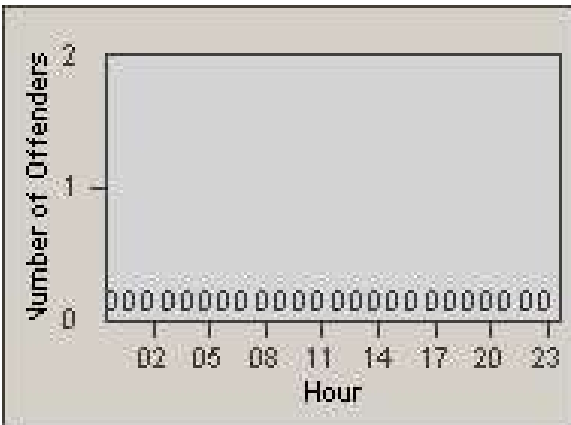

Redflex Redlight Offender Statistics

CONTRACT: Commerce
DATE FROM: 1/Aug/2009

LOCATION: COM-ATTG-03L Atlantic Blvd and Telegraph Rd
DATE TO: 31/Aug/2009

LANE 1