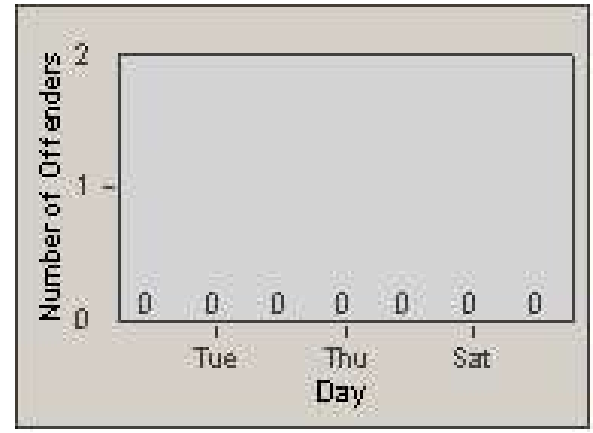

Redflex Redlight Offender Statistics

CONTRACT: Commerce
DATE FROM: 1/Aug/2009

LOCATION: COM-ATTG-03L Atlantic Blvd and Telegraph Rd
DATE TO: 31/Aug/2009