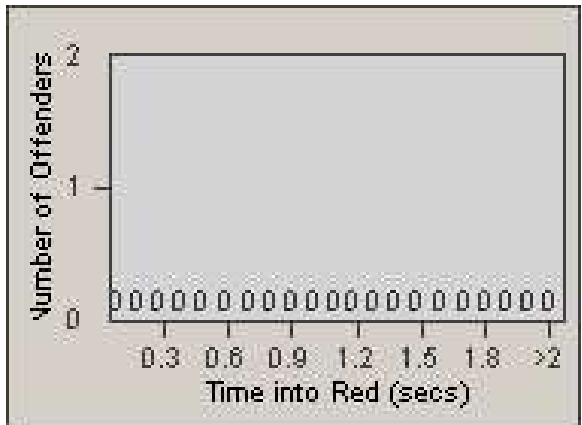

Redflex Redlight Offender Statistics

CONTRACT: Commerce
DATE FROM: 1/Aug/2009

LOCATION: COM-ATTG-03L Atlantic Blvd and Telegraph Rd
DATE TO: 31/Aug/2009

LANE 1