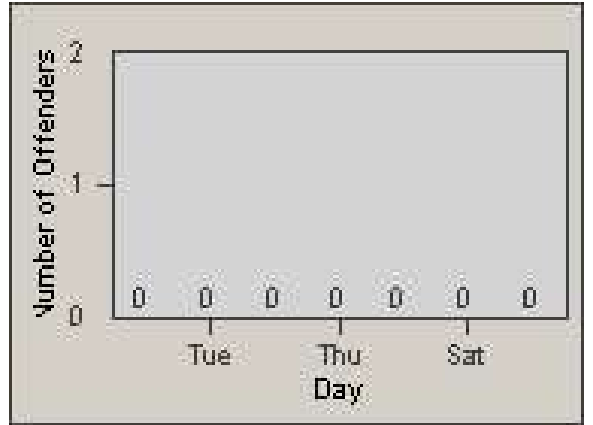

# Redflex Redlight Offender Statistics

CONTRACT: Commerce  
DATE FROM: 1/Aug/2009

LOCATION: COM-ATTG-03L Atlantic Blvd and Telegraph Rd  
DATE TO: 31/Aug/2009

LANE 4

LANE 5