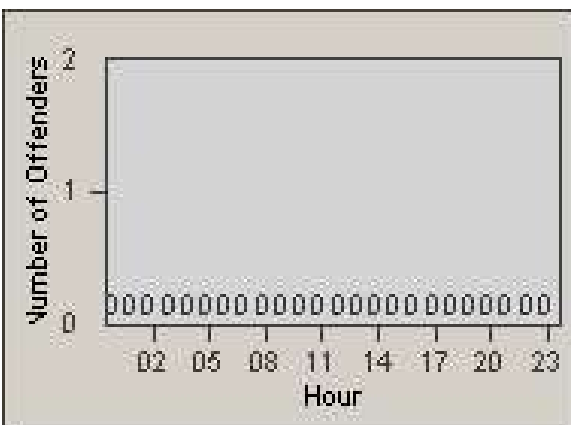

Redflex Redlight Offender Statistics

CONTRACT: Commerce
DATE FROM: 1/Aug/2009

LOCATION: COM-ATTG-03L Atlantic Blvd and Telegraph Rd
DATE TO: 31/Aug/2009

LANE 1

LANE 2

LANE 3