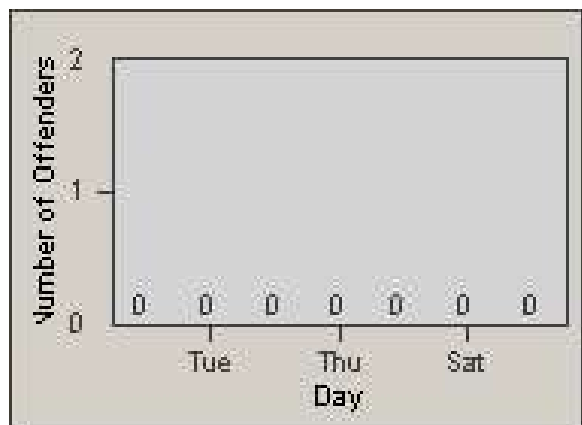

Redflex Redlight Offender Statistics

CONTRACT: Commerce
DATE FROM: 1/Aug/2009

LOCATION: COM-ATTG-03L Atlantic Blvd and Telegraph Rd
DATE TO: 31/Aug/2009

LANE 1

LANE 2

LANE 3