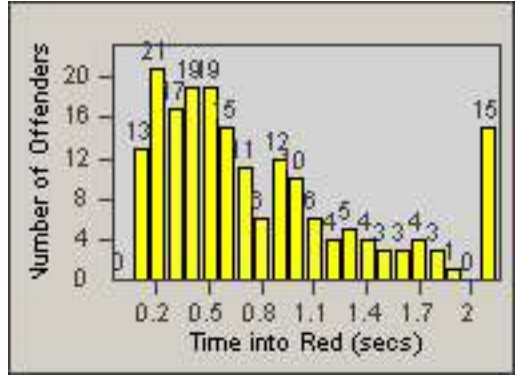

Redflex Redlight Offender Statistics

CONTRACT: Commerce
 DATE FROM: 01-Jul-2012

LOCATION: COM-ATTG-03L Atlantic Blvd and Telegraph Rd
 DATE TO: 31-Jul-2012

LANE 1

LANE 2

LANE 3

Redflex Redlight Offender Statistics

CONTRACT: Commerce
DATE FROM: 01-Jul-2012

LOCATION: COM-ATTG-03L Atlantic Blvd and Telegraph Rd
DATE TO: 31-Jul-2012

LANE 4

LANE 5

Redflex Redlight Offender Statistics

CONTRACT: Commerce
 DATE FROM: 01-Jul-2012