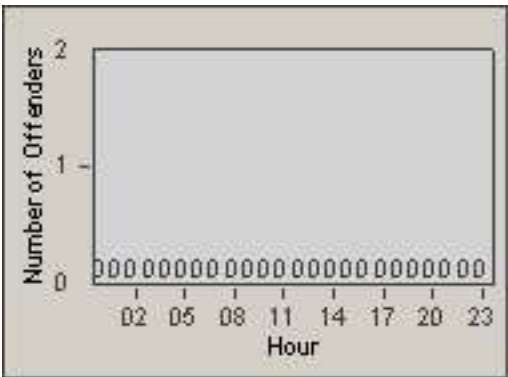

Redflex Redlight Offender Statistics

CONTRACT: Commerce
 DATE FROM: 01-Jul-2012

LOCATION: COM-ATTG-03L Atlantic Blvd and Telegraph Rd
 DATE TO: 31-Jul-2012

LANE 1

LANE 2

LANE 3

Redflex Redlight Offender Statistics

CONTRACT: Commerce
DATE FROM: 01-Jul-2012

LOCATION: COM-ATTG-03L Atlantic Blvd and Telegraph Rd
DATE TO: 31-Jul-2012

LANE 4

LANE 5

Redflex Redlight Offender Statistics

CONTRACT: Commerce
 DATE FROM: 01-Jul-2012