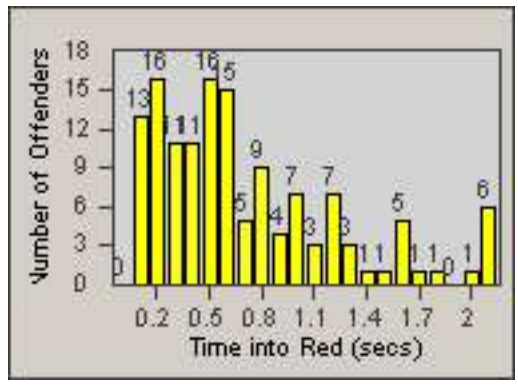

Redflex Redlight Offender Statistics

CONTRACT: Commerce
 DATE FROM: 01-Jul-2012

LOCATION: COM-ATTG-03L Atlantic Blvd and Telegraph Rd
 DATE TO: 31-Jul-2012

LANE 1

LANE 2

LANE 3

Redflex Redlight Offender Statistics

CONTRACT: Commerce
DATE FROM: 01-Jul-2012

LOCATION: COM-ATTG-03L Atlantic Blvd and Telegraph Rd
DATE TO: 31-Jul-2012

LANE 4

LANE 5

Redflex Redlight Offender Statistics

CONTRACT: Commerce
 DATE FROM: 01-Jul-2012