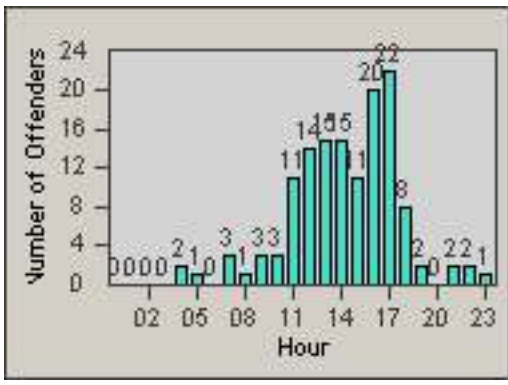

Redflex Redlight Offender Statistics

CONTRACT: Commerce
 DATE FROM: 01-Jul-2012

LOCATION: COM-ATTG-03L Atlantic Blvd and Telegraph Rd
 DATE TO: 31-Jul-2012

LANE 1

LANE 2

LANE 3

Redflex Redlight Offender Statistics

CONTRACT: Commerce
DATE FROM: 01-Jul-2012

LOCATION: COM-ATTG-03L Atlantic Blvd and Telegraph Rd
DATE TO: 31-Jul-2012

LANE 4

LANE 5

Redflex Redlight Offender Statistics

CONTRACT: Commerce
 DATE FROM: 01-Jul-2012