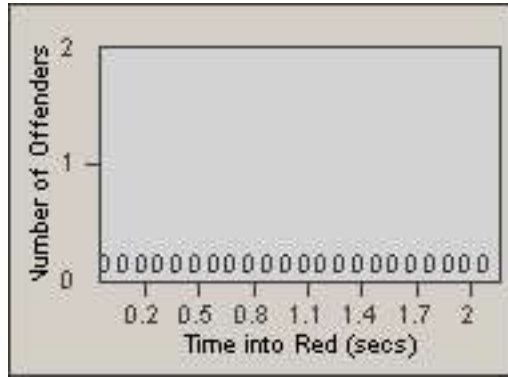

Redflex Redlight Offender Statistics

CONTRACT: Commerce
 DATE FROM: 01-Jul-2012

LOCATION: COM-ATTG-03L Atlantic Blvd and Telegraph Rd
 DATE TO: 31-Jul-2012

LANE 1

LANE 2

LANE 3

Redflex Redlight Offender Statistics

CONTRACT: Commerce
DATE FROM: 01-Jul-2012

LOCATION: COM-ATTG-03L Atlantic Blvd and Telegraph Rd
DATE TO: 31-Jul-2012

LANE 4

LANE 5

Redflex Redlight Offender Statistics

CONTRACT: Commerce
 DATE FROM: 01-Jul-2012