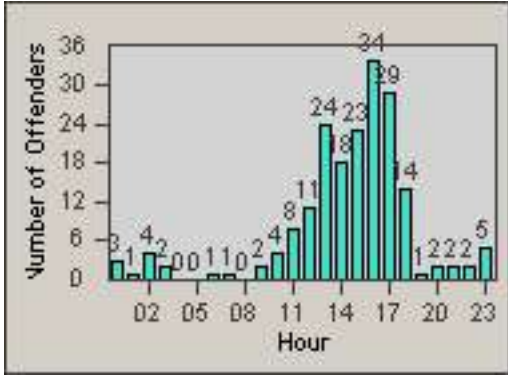

Redflex Redlight Offender Statistics

CONTRACT: Commerce
 DATE FROM: 01-Jul-2012

LOCATION: COM-ATTG-03L Atlantic Blvd and Telegraph Rd
 DATE TO: 31-Jul-2012

LANE 1

LANE 2

LANE 3

Redflex Redlight Offender Statistics

CONTRACT: Commerce
DATE FROM: 01-Jul-2012

LOCATION: COM-ATTG-03L Atlantic Blvd and Telegraph Rd
DATE TO: 31-Jul-2012

LANE 4

LANE 5

Redflex Redlight Offender Statistics

CONTRACT: Commerce
 DATE FROM: 01-Jul-2012