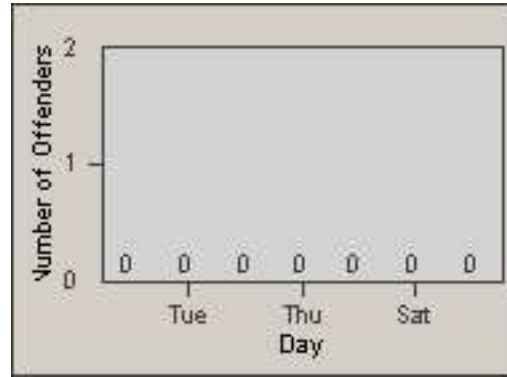

Redflex Redlight Offender Statistics

CONTRACT: Commerce
 DATE FROM: 01-Jul-2012

LOCATION: COM-ATTG-03L Atlantic Blvd and Telegraph Rd
 DATE TO: 31-Jul-2012

LANE 1

LANE 2

LANE 3

Redflex Redlight Offender Statistics

CONTRACT: Commerce
DATE FROM: 01-Jul-2012

LOCATION: COM-ATTG-03L Atlantic Blvd and Telegraph Rd
DATE TO: 31-Jul-2012

LANE 4

LANE 5

Redflex Redlight Offender Statistics

CONTRACT: Commerce
 DATE FROM: 01-Jul-2012