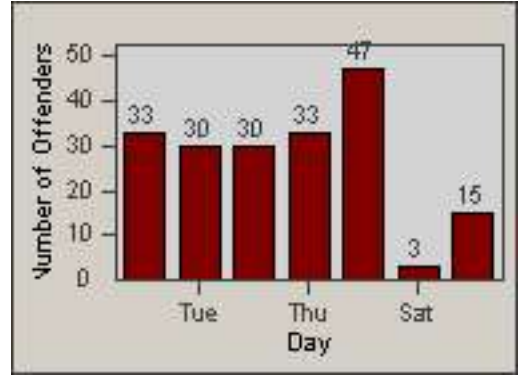

Redflex Redlight Offender Statistics

CONTRACT: Commerce
 DATE FROM: 01-Jul-2012

LOCATION: COM-ATTG-03L Atlantic Blvd and Telegraph Rd
 DATE TO: 31-Jul-2012

LANE 1

LANE 2

LANE 3

Redflex Redlight Offender Statistics

CONTRACT: Commerce
DATE FROM: 01-Jul-2012

LOCATION: COM-ATTG-03L Atlantic Blvd and Telegraph Rd
DATE TO: 31-Jul-2012

LANE 4

LANE 5

Redflex Redlight Offender Statistics

CONTRACT: Commerce
 DATE FROM: 01-Jul-2012