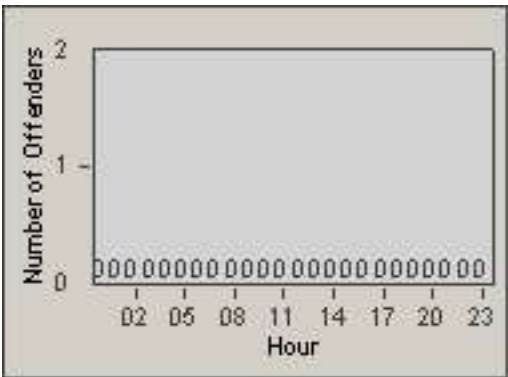

Redflex Redlight Offender Statistics

CONTRACT: Commerce
DATE FROM: 01-Jul-2012

LOCATION: COM-ATTG-03L Atlantic Blvd and Telegraph Rd
DATE TO: 31-Jul-2012