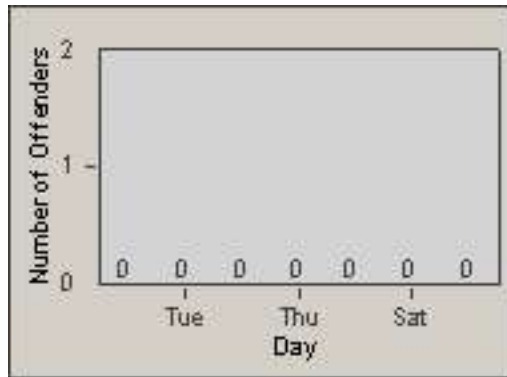

Redflex Redlight Offender Statistics

CONTRACT: Commerce
DATE FROM: 01-Jul-2012

LOCATION: COM-ATTG-03L Atlantic Blvd and Telegraph Rd
DATE TO: 31-Jul-2012