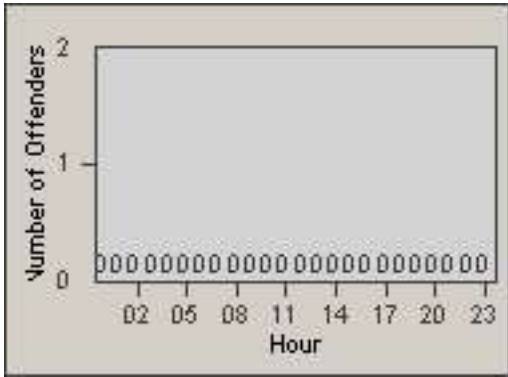

Redflex Redlight Offender Statistics

CONTRACT: Commerce
 DATE FROM: 01-Jul-2012

LOCATION: COM-ATTG-03L Atlantic Blvd and Telegraph Rd
 DATE TO: 31-Jul-2012

LANE 1

LANE 2

LANE 3

Redflex Redlight Offender Statistics

CONTRACT: Commerce
DATE FROM: 01-Jul-2012

LOCATION: COM-ATTG-03L Atlantic Blvd and Telegraph Rd
DATE TO: 31-Jul-2012

LANE 4

LANE 5

Redflex Redlight Offender Statistics

CONTRACT: Commerce
 DATE FROM: 01-Jul-2012