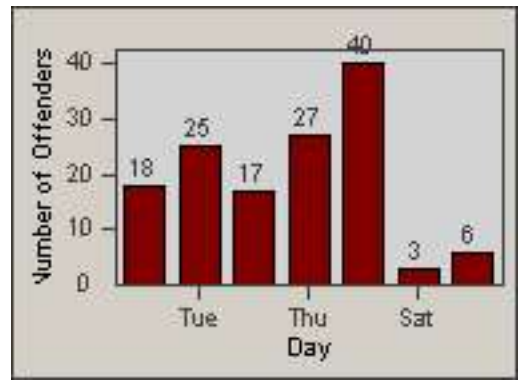

Redflex Redlight Offender Statistics

CONTRACT: Commerce
 DATE FROM: 01-Jul-2012

LOCATION: COM-ATTG-03L Atlantic Blvd and Telegraph Rd
 DATE TO: 31-Jul-2012

LANE 1

LANE 2

LANE 3

Redflex Redlight Offender Statistics

CONTRACT: Commerce
DATE FROM: 01-Jul-2012

LOCATION: COM-ATTG-03L Atlantic Blvd and Telegraph Rd
DATE TO: 31-Jul-2012

LANE 4

LANE 5

Redflex Redlight Offender Statistics

CONTRACT: Commerce
 DATE FROM: 01-Jul-2012