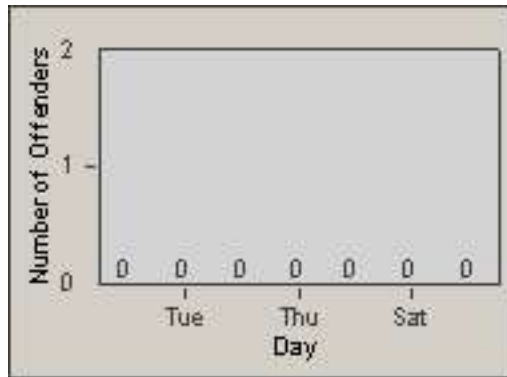

Redflex Redlight Offender Statistics

CONTRACT: Commerce
 DATE FROM: 01-Jul-2012

LOCATION: COM-ATTG-03L Atlantic Blvd and Telegraph Rd
 DATE TO: 31-Jul-2012

LANE 1

LANE 2

LANE 3

Redflex Redlight Offender Statistics

CONTRACT: Commerce
DATE FROM: 01-Jul-2012

LOCATION: COM-ATTG-03L Atlantic Blvd and Telegraph Rd
DATE TO: 31-Jul-2012

LANE 4

LANE 5

Redflex Redlight Offender Statistics

CONTRACT: Commerce
 DATE FROM: 01-Jul-2012