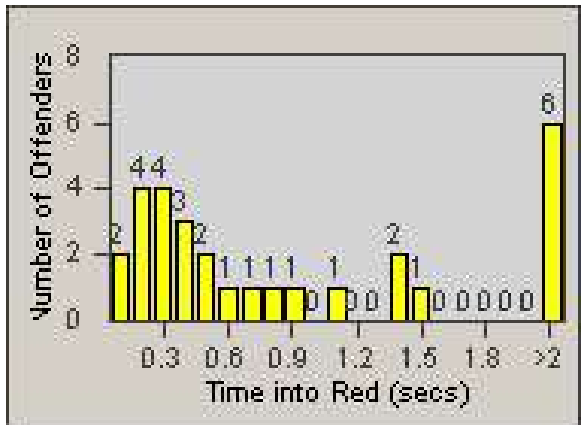

# Redflex Redlight Offender Statistics

CONTRACT: Commerce  
 DATE FROM: 1/Sep/2009

LOCATION: COM-ATTG-03L Atlantic Blvd and Telegraph Rd  
 DATE TO: 30/Sep/2009

LANE 1

LANE 2

LANE 3

# Redflex Redlight Offender Statistics

CONTRACT: Commerce  
DATE FROM: 1/Sep/2009

LOCATION: COM-ATTG-03L Atlantic Blvd and Telegraph Rd  
DATE TO: 30/Sep/2009

LANE 4

LANE 5

# Redflex Redlight Offender Statistics

CONTRACT: Commerce  
 DATE FROM: 1/Sep/2009

LOCATION: COM-ATTG-03L Atlantic Blvd and Telegraph Rd  
 DATE TO: 30/Sep/2009