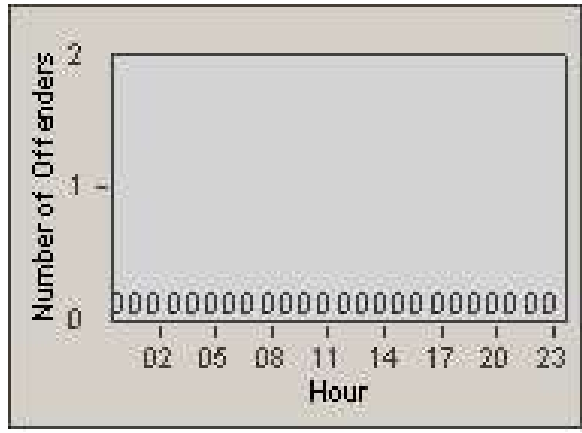

# Redflex Redlight Offender Statistics

CONTRACT: Commerce  
 DATE FROM: 1/Sep/2009

LOCATION: COM-ATTG-03L Atlantic Blvd and Telegraph Rd  
 DATE TO: 30/Sep/2009

LANE 1

LANE 2

LANE 3

# Redflex Redlight Offender Statistics

CONTRACT: Commerce  
DATE FROM: 1/Sep/2009

LOCATION: COM-ATTG-03L Atlantic Blvd and Telegraph Rd  
DATE TO: 30/Sep/2009

LANE 4

LANE 5

# Redflex Redlight Offender Statistics

CONTRACT: Commerce  
 DATE FROM: 1/Sep/2009

LOCATION: COM-ATTG-03L Atlantic Blvd and Telegraph Rd  
 DATE TO: 30/Sep/2009