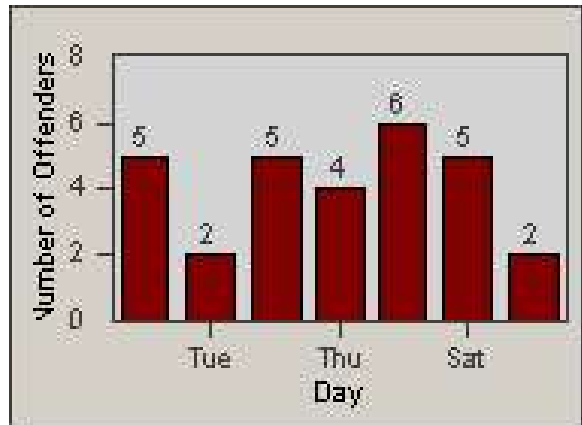

# Redflex Redlight Offender Statistics

CONTRACT: Commerce  
 DATE FROM: 1/Sep/2009

LOCATION: COM-ATTG-03L Atlantic Blvd and Telegraph Rd  
 DATE TO: 30/Sep/2009

LANE 1

LANE 2

LANE 3

# Redflex Redlight Offender Statistics

CONTRACT: Commerce  
DATE FROM: 1/Sep/2009

LOCATION: COM-ATTG-03L Atlantic Blvd and Telegraph Rd  
DATE TO: 30/Sep/2009

LANE 4

LANE 5