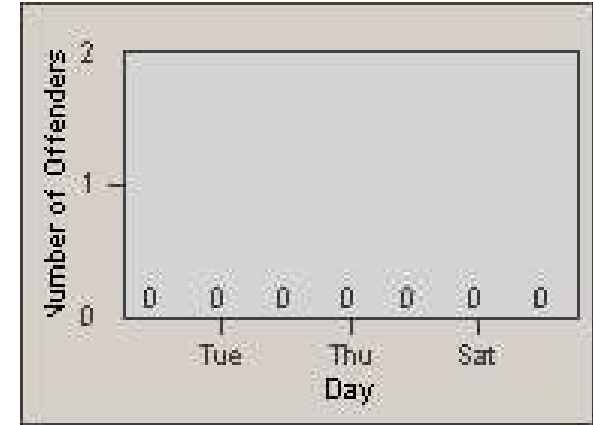

# Redflex Redlight Offender Statistics

CONTRACT: Commerce  
DATE FROM: 1/Sep/2009

LOCATION: COM-ATTG-03L Atlantic Blvd and Telegraph Rd  
DATE TO: 30/Sep/2009

LANE 4

LANE 5