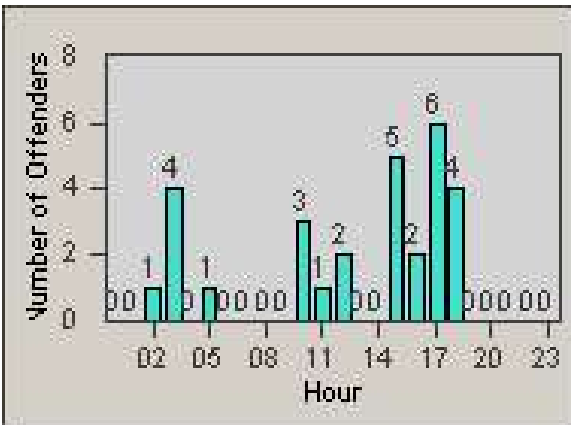

# Redflex Redlight Offender Statistics

CONTRACT: Commerce  
 DATE FROM: 1/Sep/2009

LOCATION: COM-ATTG-03L Atlantic Blvd and Telegraph Rd  
 DATE TO: 30/Sep/2009

LANE 1

LANE 2

LANE 3

# Redflex Redlight Offender Statistics

CONTRACT: Commerce  
DATE FROM: 1/Sep/2009

LOCATION: COM-ATTG-03L Atlantic Blvd and Telegraph Rd  
DATE TO: 30/Sep/2009

LANE 4

LANE 5

# Redflex Redlight Offender Statistics

CONTRACT: Commerce  
 DATE FROM: 1/Sep/2009

LOCATION: COM-ATTG-03L Atlantic Blvd and Telegraph Rd  
 DATE TO: 30/Sep/2009