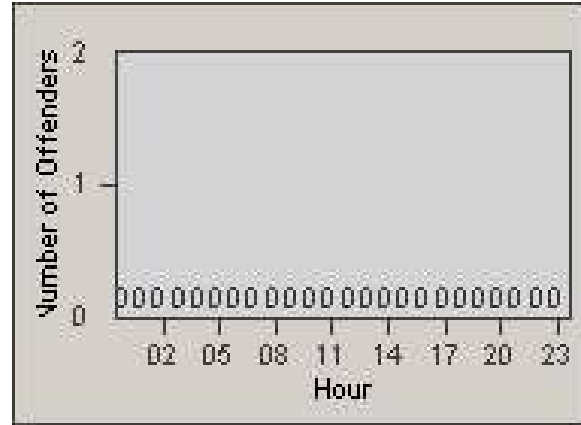

# Redflex Redlight Offender Statistics

CONTRACT: Commerce  
DATE FROM: 1/Sep/2009

LOCATION: COM-ATTG-03L Atlantic Blvd and Telegraph Rd  
DATE TO: 30/Sep/2009

LANE 4

LANE 5

# Redflex Redlight Offender Statistics

CONTRACT: Commerce  
 DATE FROM: 1/Sep/2009

LOCATION: COM-ATTG-03L Atlantic Blvd and Telegraph Rd  
 DATE TO: 30/Sep/2009