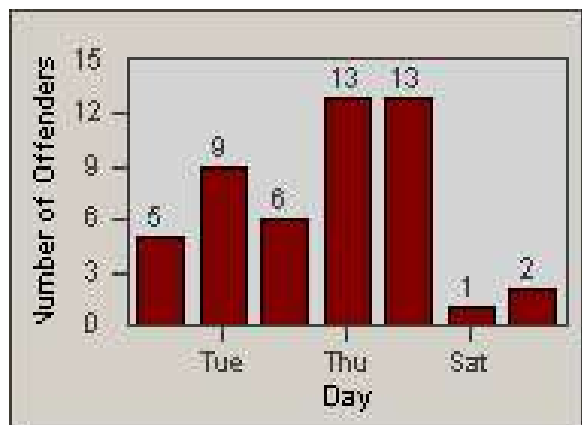

# Redflex Redlight Offender Statistics

CONTRACT: Commerce  
 DATE FROM: 1/Sep/2009

LOCATION: COM-ATTG-03L Atlantic Blvd and Telegraph Rd  
 DATE TO: 30/Sep/2009

LANE 1

LANE 2

LANE 3

# Redflex Redlight Offender Statistics

CONTRACT: Commerce  
DATE FROM: 1/Sep/2009

LOCATION: COM-ATTG-03L Atlantic Blvd and Telegraph Rd  
DATE TO: 30/Sep/2009

LANE 4

LANE 5