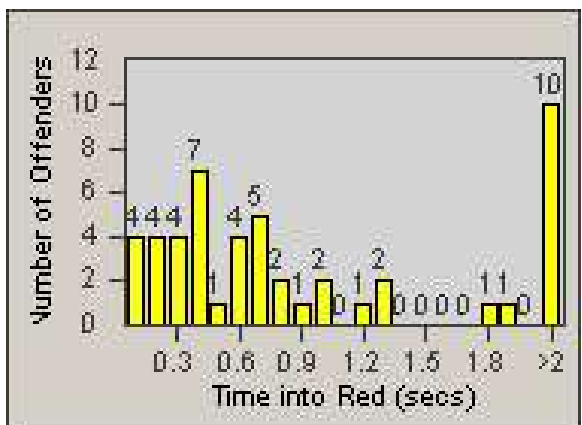

# Redflex Redlight Offender Statistics

CONTRACT: Commerce  
 DATE FROM: 1/Sep/2009

LOCATION: COM-ATTG-03L Atlantic Blvd and Telegraph Rd  
 DATE TO: 30/Sep/2009

LANE 1

LANE 2

LANE 3

# Redflex Redlight Offender Statistics

CONTRACT: Commerce  
DATE FROM: 1/Sep/2009

LOCATION: COM-ATTG-03L Atlantic Blvd and Telegraph Rd  
DATE TO: 30/Sep/2009

LANE 4

LANE 5

# Redflex Redlight Offender Statistics

CONTRACT: Commerce  
 DATE FROM: 1/Sep/2009

LOCATION: COM-ATTG-03L Atlantic Blvd and Telegraph Rd  
 DATE TO: 30/Sep/2009