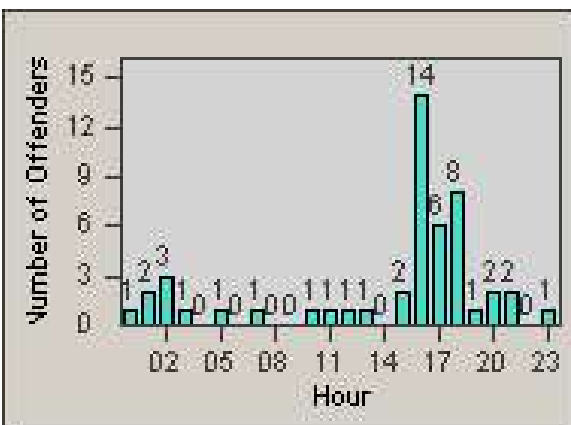

# Redflex Redlight Offender Statistics

CONTRACT: Commerce  
 DATE FROM: 1/Sep/2009

LOCATION: COM-ATTG-03L Atlantic Blvd and Telegraph Rd  
 DATE TO: 30/Sep/2009

LANE 1

LANE 2

LANE 3

# Redflex Redlight Offender Statistics

CONTRACT: Commerce  
DATE FROM: 1/Sep/2009

LOCATION: COM-ATTG-03L Atlantic Blvd and Telegraph Rd  
DATE TO: 30/Sep/2009

LANE 4

LANE 5

# Redflex Redlight Offender Statistics

CONTRACT: Commerce  
 DATE FROM: 1/Sep/2009

LOCATION: COM-ATTG-03L Atlantic Blvd and Telegraph Rd  
 DATE TO: 30/Sep/2009