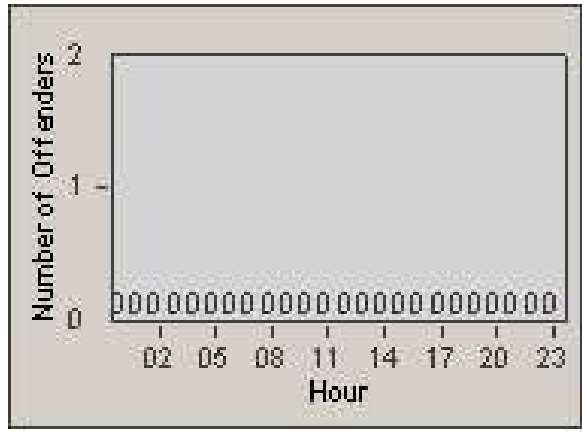

# Redflex Redlight Offender Statistics

CONTRACT: Commerce  
DATE FROM: 1/Sep/2009

LOCATION: COM-ATTG-03L Atlantic Blvd and Telegraph Rd  
DATE TO: 30/Sep/2009

LANE 4

LANE 5

# Redflex Redlight Offender Statistics

CONTRACT: Commerce  
 DATE FROM: 1/Sep/2009

LOCATION: COM-ATTG-03L Atlantic Blvd and Telegraph Rd  
 DATE TO: 30/Sep/2009