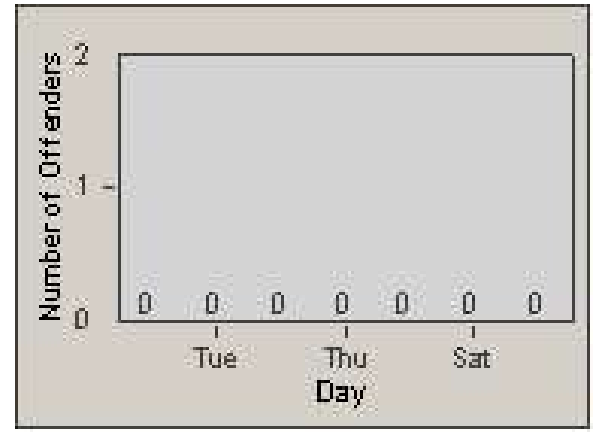

Redflex Redlight Offender Statistics

CONTRACT: Commerce
DATE FROM: 1/Sep/2009

LOCATION: COM-ATTG-03L Atlantic Blvd and Telegraph Rd
DATE TO: 30/Sep/2009