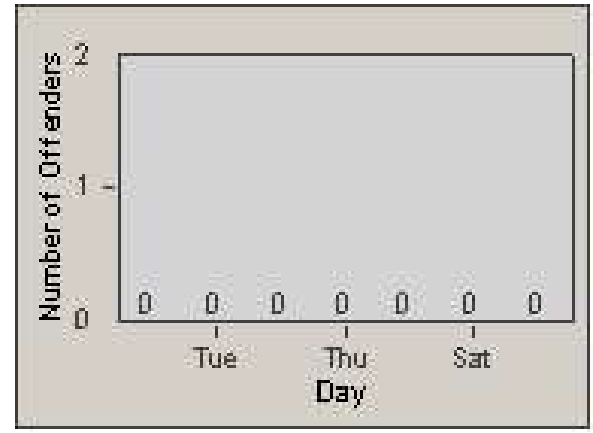

# Redflex Redlight Offender Statistics

CONTRACT: Commerce  
 DATE FROM: 1/Sep/2009

LOCATION: COM-ATTG-03L Atlantic Blvd and Telegraph Rd  
 DATE TO: 30/Sep/2009

LANE 1

LANE 2

LANE 3

# Redflex Redlight Offender Statistics

CONTRACT: Commerce  
DATE FROM: 1/Sep/2009

LOCATION: COM-ATTG-03L Atlantic Blvd and Telegraph Rd  
DATE TO: 30/Sep/2009

LANE 4

LANE 5