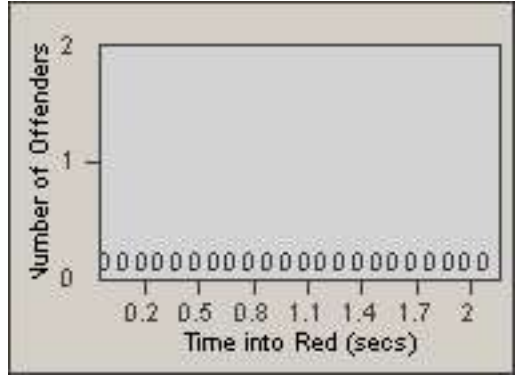

Redflex Redlight Offender Statistics

CONTRACT: Commerce
DATE FROM: 01-Jul-2012

LOCATION: COM-ATTG-03R Atlantic Blvd and Telegraph Rd
DATE TO: 31-Jul-2012

LANE 1

LANE 2

LANE 3