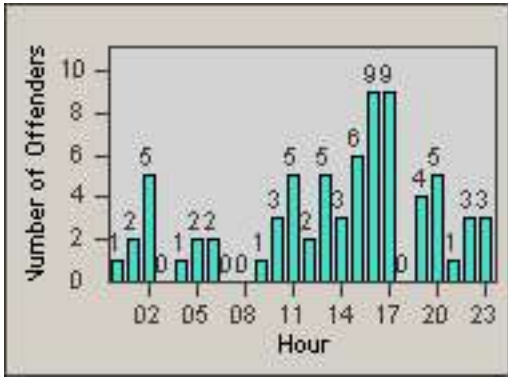

# Redflex Redlight Offender Statistics

CONTRACT: Commerce  
 DATE FROM: 01-Jul-2012

LOCATION: COM-ATTG-03R Atlantic Blvd and Telegraph Rd  
 DATE TO: 31-Jul-2012

LANE 4

LANE 5