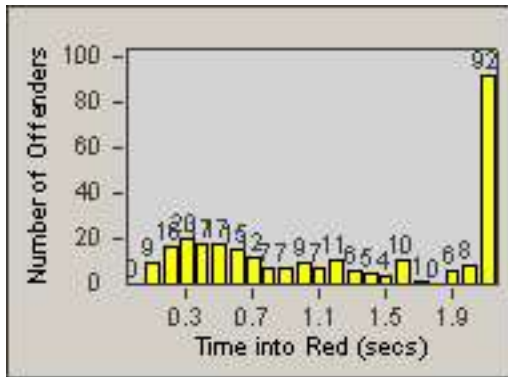

Redflex Redlight Offender Statistics

CONTRACT: Commerce
DATE FROM: 01-Jul-2012

LOCATION: COM-ATTG-03R Atlantic Blvd and Telegraph Rd
DATE TO: 31-Jul-2012