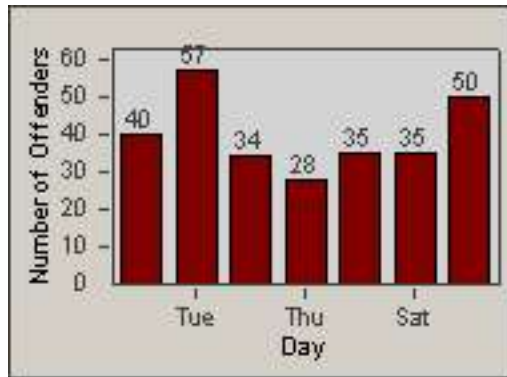

Redflex Redlight Offender Statistics

CONTRACT: Commerce
DATE FROM: 01-Jul-2012

LOCATION: COM-ATTG-03R Atlantic Blvd and Telegraph Rd
DATE TO: 31-Jul-2012