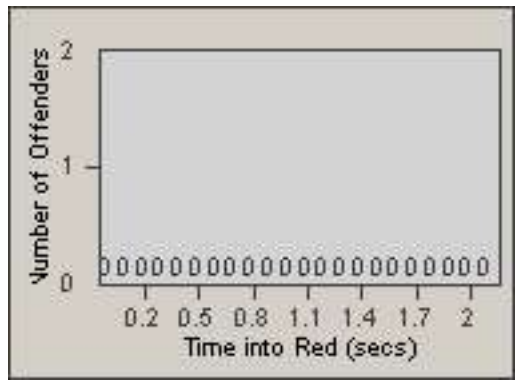

Redflex Redlight Offender Statistics

CONTRACT: Commerce
DATE FROM: 01-Jul-2012

LOCATION: COM-ATTG-03R Atlantic Blvd and Telegraph Rd
DATE TO: 31-Jul-2012

LANE 1