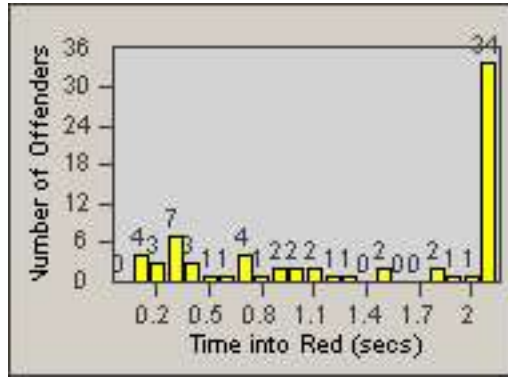

# Redflex Redlight Offender Statistics

CONTRACT: Commerce  
 DATE FROM: 01-Jul-2012

LOCATION: COM-ATTG-03R Atlantic Blvd and Telegraph Rd  
 DATE TO: 31-Jul-2012

LANE 4

LANE 5