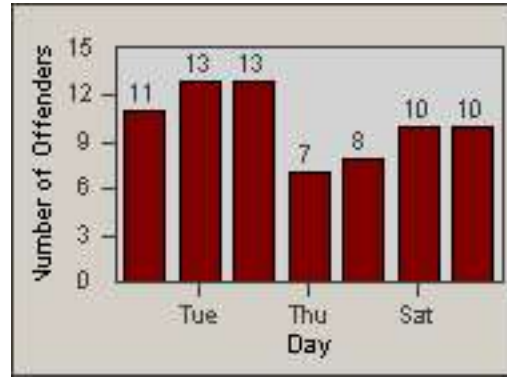

# Redflex Redlight Offender Statistics

CONTRACT: Commerce  
 DATE FROM: 01-Jul-2012

LOCATION: COM-ATTG-03R Atlantic Blvd and Telegraph Rd  
 DATE TO: 31-Jul-2012

LANE 4

LANE 5