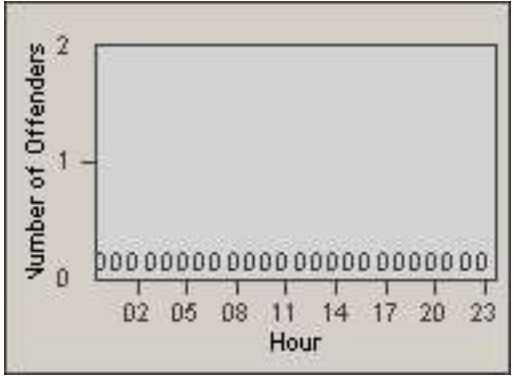

Redflex Redlight Offender Statistics

CONTRACT: Commerce
DATE FROM: 01-Jul-2012

LOCATION: COM-ATTG-03R Atlantic Blvd and Telegraph Rd
DATE TO: 31-Jul-2012

LANE 1

LANE 2

LANE 3