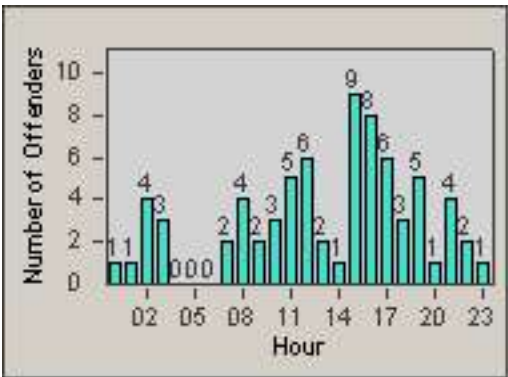

# Redflex Redlight Offender Statistics

CONTRACT: Commerce  
 DATE FROM: 01-Jul-2012

LOCATION: COM-ATTG-03R Atlantic Blvd and Telegraph Rd  
 DATE TO: 31-Jul-2012

LANE 4

LANE 5