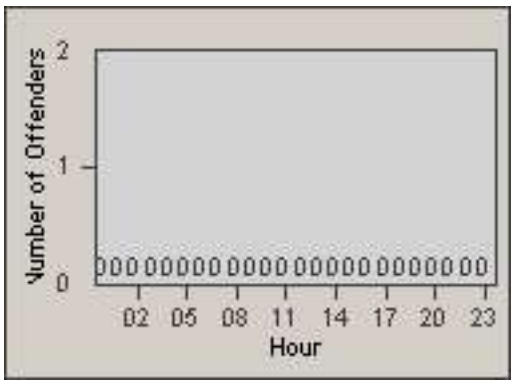

Redflex Redlight Offender Statistics

CONTRACT: Commerce
DATE FROM: 01-Jul-2012

LOCATION: COM-ATTG-03R Atlantic Blvd and Telegraph Rd
DATE TO: 31-Jul-2012

LANE 1