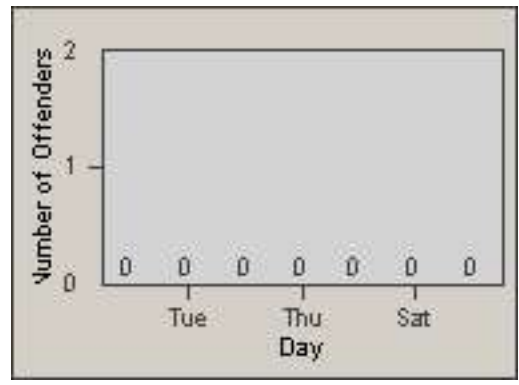

Redflex Redlight Offender Statistics

CONTRACT: Commerce
DATE FROM: 01-Jul-2012

LOCATION: COM-ATTG-03R Atlantic Blvd and Telegraph Rd
DATE TO: 31-Jul-2012

LANE 1