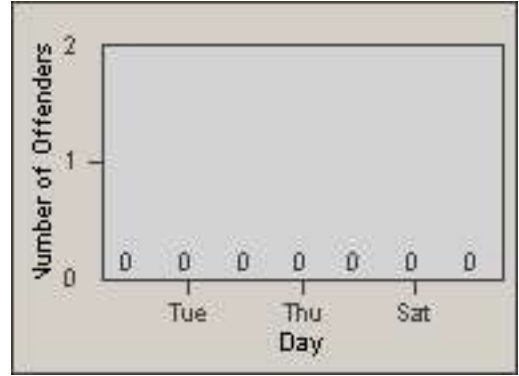

Redflex Redlight Offender Statistics

CONTRACT: Commerce
DATE FROM: 01-Jul-2012

LOCATION: COM-ATTG-03R Atlantic Blvd and Telegraph Rd
DATE TO: 31-Jul-2012

LANE 1

LANE 2

LANE 3