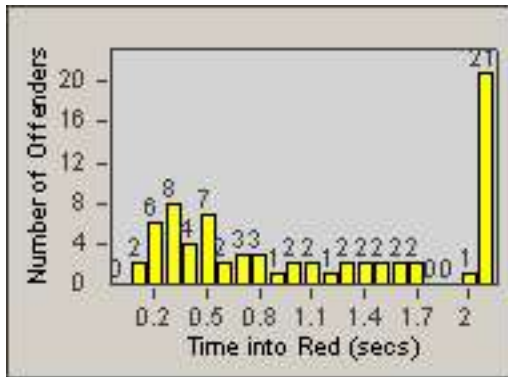

# Redflex Redlight Offender Statistics

CONTRACT: Commerce  
 DATE FROM: 01-Jul-2012

LOCATION: COM-ATTG-03R Atlantic Blvd and Telegraph Rd  
 DATE TO: 31-Jul-2012

LANE 4

LANE 5