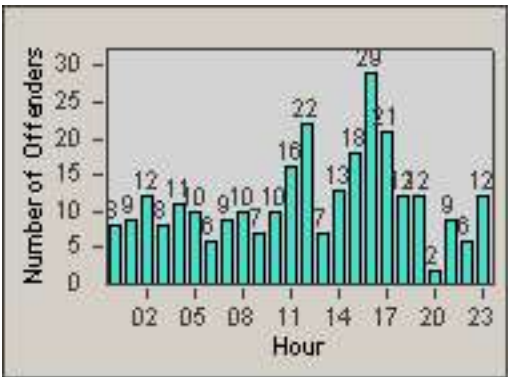

# Redflex Redlight Offender Statistics

CONTRACT: Commerce  
 DATE FROM: 01-Jul-2012

LOCATION: COM-ATTG-03R Atlantic Blvd and Telegraph Rd  
 DATE TO: 31-Jul-2012

LANE 4

LANE 5

# Redflex Redlight Offender Statistics

CONTRACT: Commerce  
 DATE FROM: 01-Jul-2012

LOCATION: COM-ATTG-03R Atlantic Blvd and Telegraph Rd  
 DATE TO: 31-Jul-2012