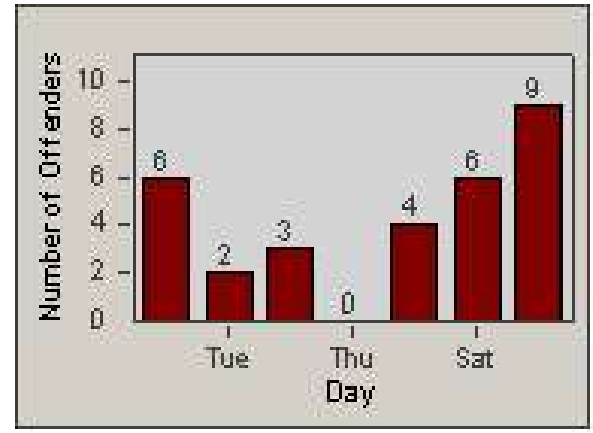

Redflex Redlight Offender Statistics

CONTRACT: Commerce
DATE FROM: 1/Sep/2009

LOCATION: COM-ATTG-03R Atlantic Blvd and Telegraph Rd
DATE TO: 30/Sep/2009

LANE 1

LANE 2

LANE 3

Redflex Redlight Offender Statistics

CONTRACT: Commerce
 DATE FROM: 1/Sep/2009

LOCATION: COM-ATTG-03R Atlantic Blvd and Telegraph Rd
 DATE TO: 30/Sep/2009

LANE 4

LANE 5

Redflex Redlight Offender Statistics

CONTRACT: Commerce
 DATE FROM: 1/Sep/2009