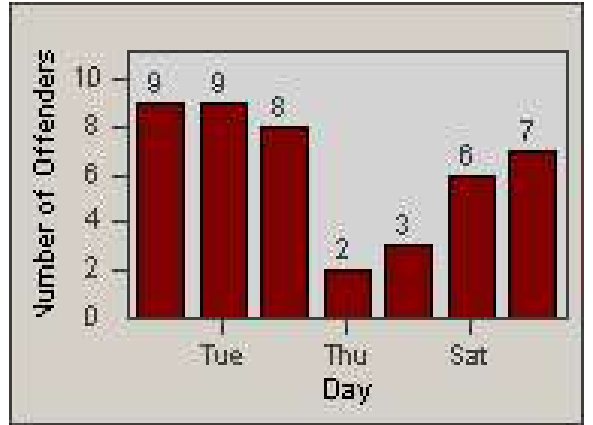

Redflex Redlight Offender Statistics

CONTRACT: Commerce
DATE FROM: 1/Sep/2009

LOCATION: COM-ATTG-03R Atlantic Blvd and Telegraph Rd
DATE TO: 30/Sep/2009

LANE 1

LANE 2

LANE 3

Redflex Redlight Offender Statistics

CONTRACT: Commerce
 DATE FROM: 1/Sep/2009

LOCATION: COM-ATTG-03R Atlantic Blvd and Telegraph Rd
 DATE TO: 30/Sep/2009

LANE 4

LANE 5

Redflex Redlight Offender Statistics

CONTRACT: Commerce
 DATE FROM: 1/Sep/2009