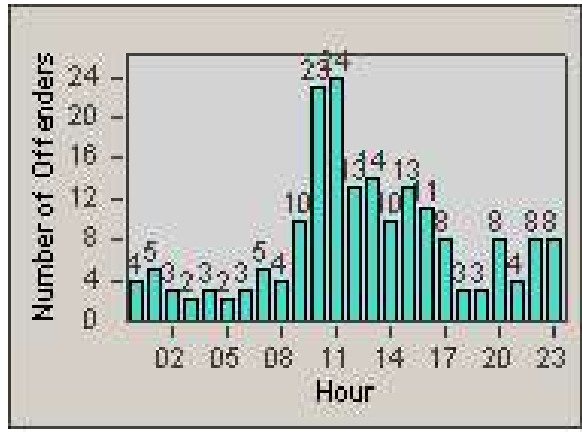

Redflex Redlight Offender Statistics

CONTRACT: Commerce
DATE FROM: 1/Sep/2009

LOCATION: COM-ATTG-03R Atlantic Blvd and Telegraph Rd
DATE TO: 30/Sep/2009