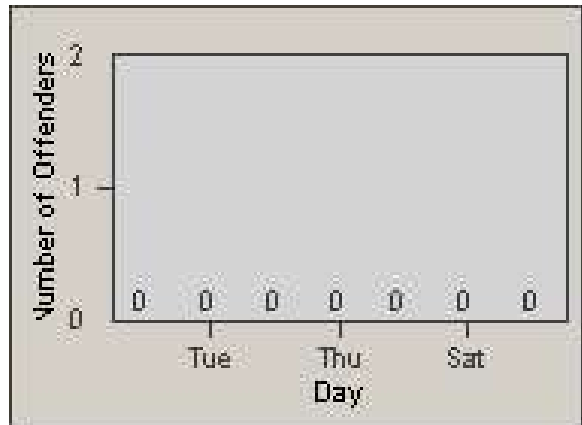

Redflex Redlight Offender Statistics

CONTRACT: Commerce
DATE FROM: 1/Sep/2009

LOCATION: COM-ATTG-03R Atlantic Blvd and Telegraph Rd
DATE TO: 30/Sep/2009

LANE 1

LANE 2

LANE 3

Redflex Redlight Offender Statistics

CONTRACT: Commerce
 DATE FROM: 1/Sep/2009

LOCATION: COM-ATTG-03R Atlantic Blvd and Telegraph Rd
 DATE TO: 30/Sep/2009

LANE 4

LANE 5

Redflex Redlight Offender Statistics

CONTRACT: Commerce
 DATE FROM: 1/Sep/2009