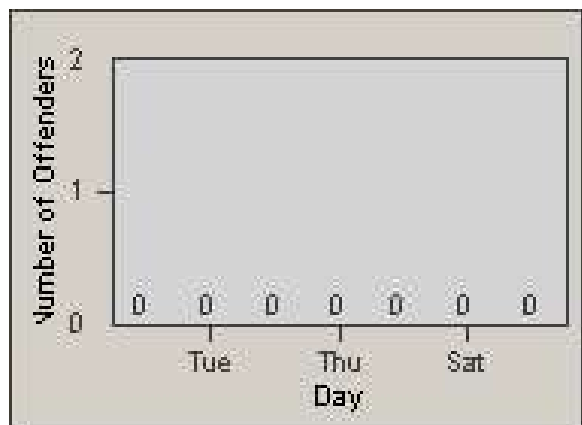

Redflex Redlight Offender Statistics

CONTRACT: Commerce
DATE FROM: 1/Sep/2009

LOCATION: COM-ATTG-03R Atlantic Blvd and Telegraph Rd
DATE TO: 30/Sep/2009

LANE 1

LANE 2

LANE 3

Redflex Redlight Offender Statistics

CONTRACT: Commerce
 DATE FROM: 1/Sep/2009

LOCATION: COM-ATTG-03R Atlantic Blvd and Telegraph Rd
 DATE TO: 30/Sep/2009

LANE 4

LANE 5

Redflex Redlight Offender Statistics

CONTRACT: Commerce
 DATE FROM: 1/Sep/2009