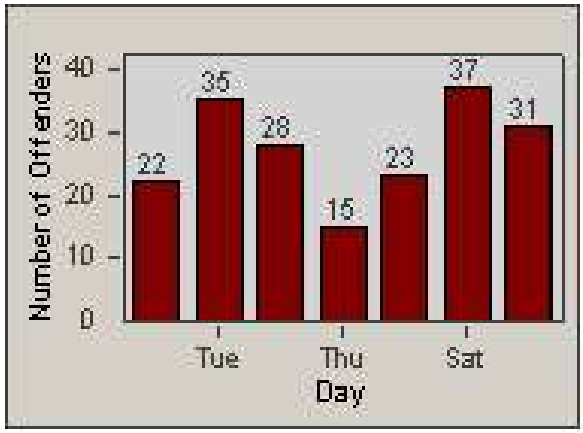

Redflex Redlight Offender Statistics

CONTRACT: Commerce
DATE FROM: 1/Sep/2009

LOCATION: COM-ATTG-03R Atlantic Blvd and Telegraph Rd
DATE TO: 30/Sep/2009