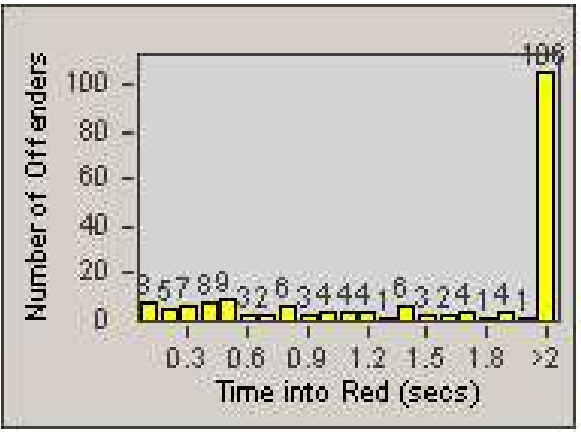

Redflex Redlight Offender Statistics

CONTRACT: Commerce
DATE FROM: 1/Sep/2009

LOCATION: COM-ATTG-03R Atlantic Blvd and Telegraph Rd
DATE TO: 30/Sep/2009