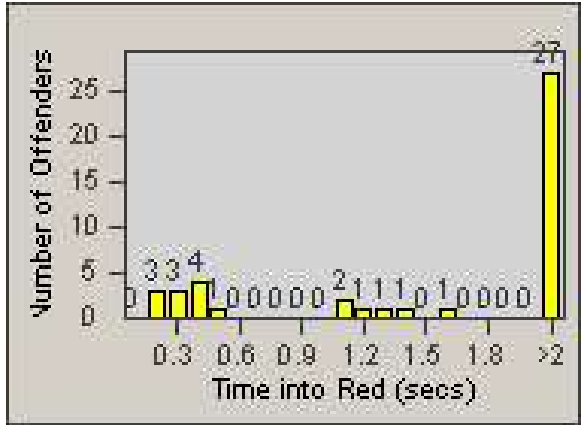

Redflex Redlight Offender Statistics

CONTRACT: Commerce
DATE FROM: 1/Sep/2009

LOCATION: COM-ATTG-03R Atlantic Blvd and Telegraph Rd
DATE TO: 30/Sep/2009

LANE 1

LANE 2

LANE 3

Redflex Redlight Offender Statistics

CONTRACT: Commerce
 DATE FROM: 1/Sep/2009

LOCATION: COM-ATTG-03R Atlantic Blvd and Telegraph Rd
 DATE TO: 30/Sep/2009

LANE 4

LANE 5

Redflex Redlight Offender Statistics

CONTRACT: Commerce
 DATE FROM: 1/Sep/2009