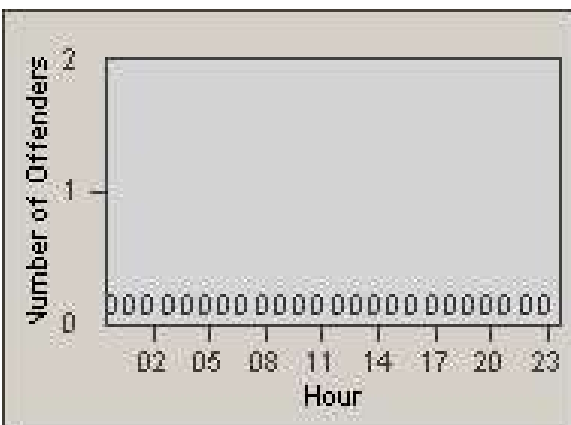

Redflex Redlight Offender Statistics

CONTRACT: Commerce
DATE FROM: 1/Sep/2009

LOCATION: COM-ATTG-03R Atlantic Blvd and Telegraph Rd
DATE TO: 30/Sep/2009

LANE 1

LANE 2

LANE 3

Redflex Redlight Offender Statistics

CONTRACT: Commerce
 DATE FROM: 1/Sep/2009

LOCATION: COM-ATTG-03R Atlantic Blvd and Telegraph Rd
 DATE TO: 30/Sep/2009

LANE 4

LANE 5

Redflex Redlight Offender Statistics

CONTRACT: Commerce
 DATE FROM: 1/Sep/2009