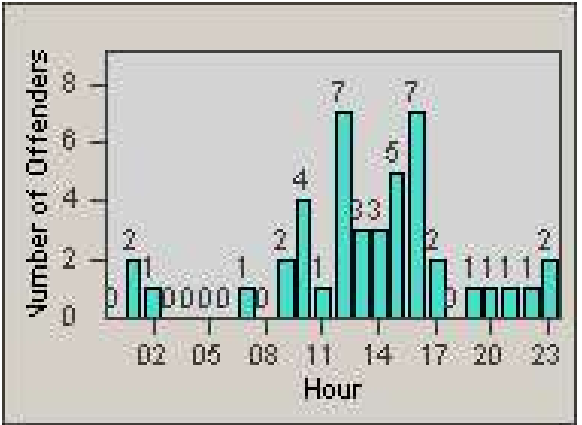

Redflex Redlight Offender Statistics

CONTRACT: Commerce
DATE FROM: 1/Sep/2009

LOCATION: COM-ATTG-03R Atlantic Blvd and Telegraph Rd
DATE TO: 30/Sep/2009

LANE 1

LANE 2

LANE 3

Redflex Redlight Offender Statistics

CONTRACT: Commerce
 DATE FROM: 1/Sep/2009

LOCATION: COM-ATTG-03R Atlantic Blvd and Telegraph Rd
 DATE TO: 30/Sep/2009

LANE 4

LANE 5

Redflex Redlight Offender Statistics

CONTRACT: Commerce
 DATE FROM: 1/Sep/2009