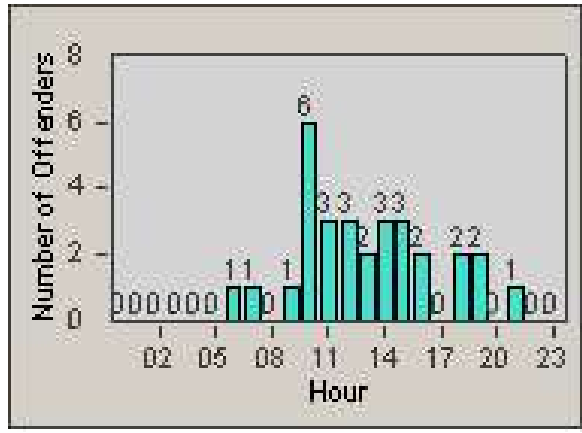

Redflex Redlight Offender Statistics

CONTRACT: Commerce
DATE FROM: 1/Sep/2009

LOCATION: COM-ATTG-03R Atlantic Blvd and Telegraph Rd
DATE TO: 30/Sep/2009

LANE 1

LANE 2

LANE 3

Redflex Redlight Offender Statistics

CONTRACT: Commerce
 DATE FROM: 1/Sep/2009

LOCATION: COM-ATTG-03R Atlantic Blvd and Telegraph Rd
 DATE TO: 30/Sep/2009

LANE 4

LANE 5

Redflex Redlight Offender Statistics

CONTRACT: Commerce
 DATE FROM: 1/Sep/2009