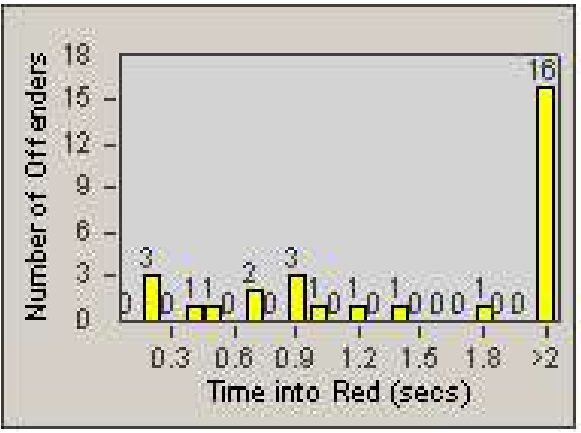

Redflex Redlight Offender Statistics

CONTRACT: Commerce
DATE FROM: 1/Sep/2009

LOCATION: COM-ATTG-03R Atlantic Blvd and Telegraph Rd
DATE TO: 30/Sep/2009

LANE 1

LANE 2

LANE 3

Redflex Redlight Offender Statistics

CONTRACT: Commerce
 DATE FROM: 1/Sep/2009

LOCATION: COM-ATTG-03R Atlantic Blvd and Telegraph Rd
 DATE TO: 30/Sep/2009

LANE 4

LANE 5

Redflex Redlight Offender Statistics

CONTRACT: Commerce
 DATE FROM: 1/Sep/2009