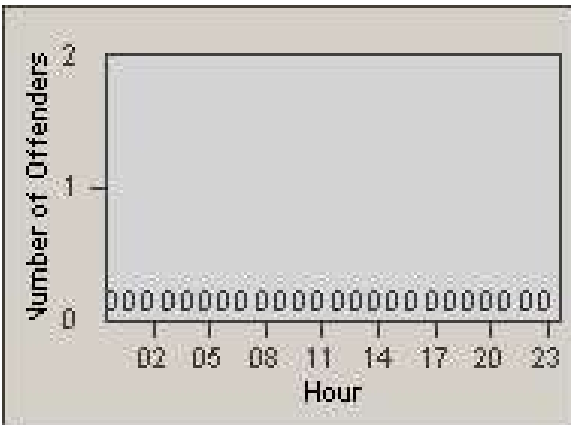

Redflex Redlight Offender Statistics

CONTRACT: Commerce
DATE FROM: 1/Sep/2009

LOCATION: COM-ATTG-03R Atlantic Blvd and Telegraph Rd
DATE TO: 30/Sep/2009

LANE 1

LANE 2

LANE 3

Redflex Redlight Offender Statistics

CONTRACT: Commerce
 DATE FROM: 1/Sep/2009

LOCATION: COM-ATTG-03R Atlantic Blvd and Telegraph Rd
 DATE TO: 30/Sep/2009

LANE 4

LANE 5

Redflex Redlight Offender Statistics

CONTRACT: Commerce
 DATE FROM: 1/Sep/2009