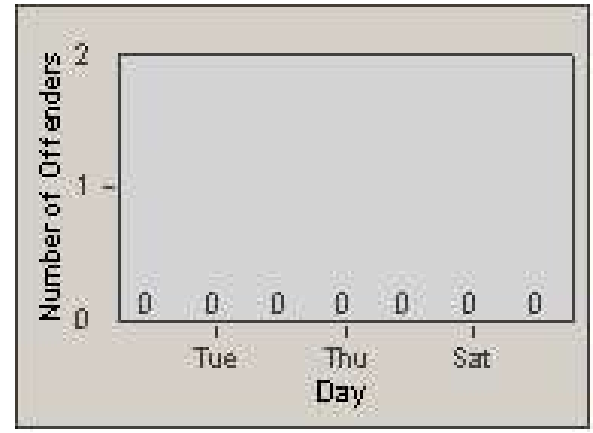

# Redflex Redlight Offender Statistics

CONTRACT: Commerce  
 DATE FROM: 1/Sep/2009

LOCATION: COM-SLEA-01 Slauson Ave and Eastern Ave  
 DATE TO: 30/Sep/2009

LANE 4

LANE 5

# Redflex Redlight Offender Statistics

CONTRACT: Commerce  
 DATE FROM: 1/Sep/2009

LOCATION: COM-SLEA-01 Slauson Ave and Eastern Ave  
 DATE TO: 30/Sep/2009