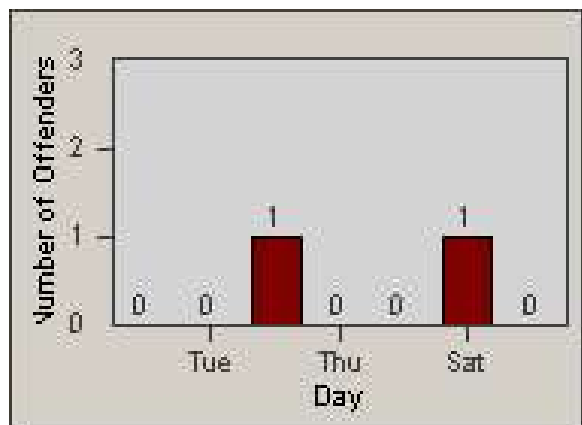

# Redflex Redlight Offender Statistics

CONTRACT: Commerce  
 DATE FROM: 1/Sep/2009

LOCATION: COM-SLEA-01 Slauson Ave and Eastern Ave  
 DATE TO: 30/Sep/2009

LANE 1

LANE 2

LANE 3

# Redflex Redlight Offender Statistics

CONTRACT: Commerce  
 DATE FROM: 1/Sep/2009

LOCATION: COM-SLEA-01 Slauson Ave and Eastern Ave  
 DATE TO: 30/Sep/2009

LANE 4

LANE 5