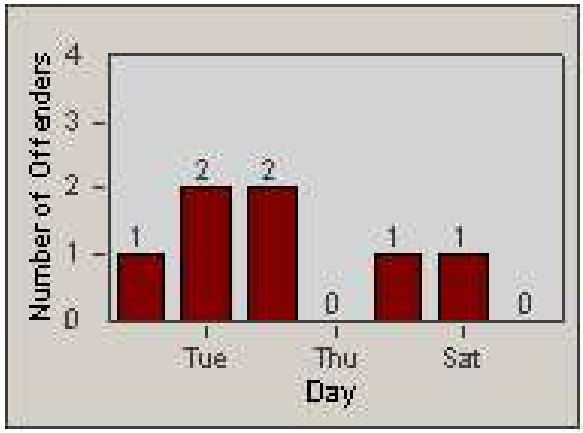

# Redflex Redlight Offender Statistics

CONTRACT: Commerce  
 DATE FROM: 1/Sep/2009

LOCATION: COM-SLEA-01 Slauson Ave and Eastern Ave  
 DATE TO: 30/Sep/2009

LANE 1

LANE 2

LANE 3

# Redflex Redlight Offender Statistics

CONTRACT: Commerce  
 DATE FROM: 1/Sep/2009

LOCATION: COM-SLEA-01 Slauson Ave and Eastern Ave  
 DATE TO: 30/Sep/2009

LANE 4

LANE 5