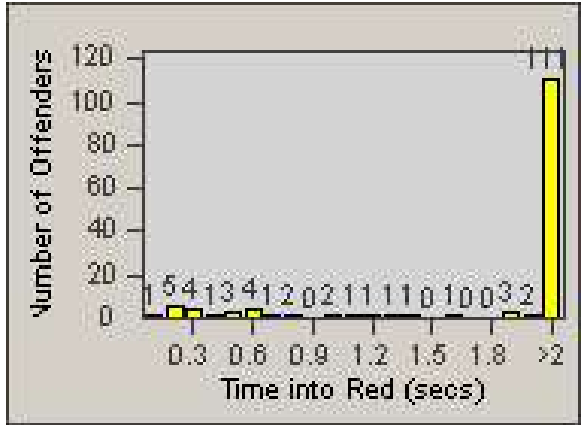

# Redflex Redlight Offender Statistics

CONTRACT: Commerce  
 DATE FROM: 1/Sep/2009

LOCATION: COM-SLEA-01 Slauson Ave and Eastern Ave  
 DATE TO: 30/Sep/2009

LANE 4

LANE 5

# Redflex Redlight Offender Statistics

CONTRACT: Commerce  
 DATE FROM: 1/Sep/2009

LOCATION: COM-SLEA-01 Slauson Ave and Eastern Ave  
 DATE TO: 30/Sep/2009