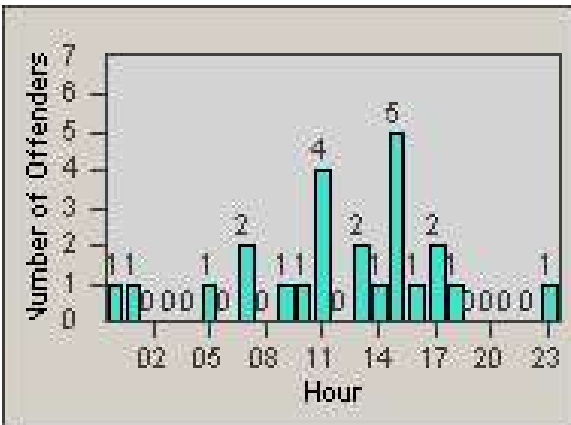

# Redflex Redlight Offender Statistics

CONTRACT: Commerce  
 DATE FROM: 1/Sep/2009

LOCATION: COM-SLEA-01 Slauson Ave and Eastern Ave  
 DATE TO: 30/Sep/2009

LANE 1

LANE 2

LANE 3

# Redflex Redlight Offender Statistics

CONTRACT: Commerce  
 DATE FROM: 1/Sep/2009

LOCATION: COM-SLEA-01 Slauson Ave and Eastern Ave  
 DATE TO: 30/Sep/2009

LANE 4

LANE 5

# Redflex Redlight Offender Statistics

CONTRACT: Commerce  
 DATE FROM: 1/Sep/2009

LOCATION: COM-SLEA-01 Slauson Ave and Eastern Ave  
 DATE TO: 30/Sep/2009