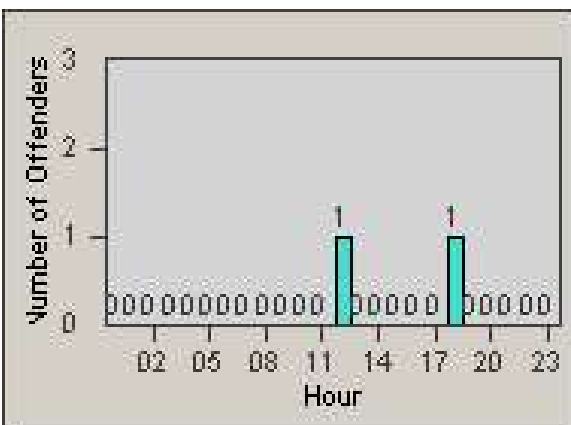

# Redflex Redlight Offender Statistics

CONTRACT: Commerce  
 DATE FROM: 1/Sep/2009

LOCATION: COM-SLEA-01 Slauson Ave and Eastern Ave  
 DATE TO: 30/Sep/2009

LANE 1

LANE 2

LANE 3

# Redflex Redlight Offender Statistics

CONTRACT: Commerce  
 DATE FROM: 1/Sep/2009

LOCATION: COM-SLEA-01 Slauson Ave and Eastern Ave  
 DATE TO: 30/Sep/2009

LANE 4

LANE 5