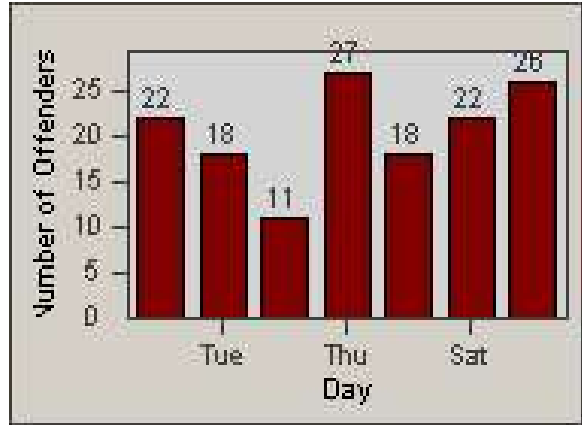

# Redflex Redlight Offender Statistics

CONTRACT: Commerce  
 DATE FROM: 1/Sep/2009

LOCATION: COM-SLEA-01 Slauson Ave and Eastern Ave  
 DATE TO: 30/Sep/2009

LANE 4

LANE 5

# Redflex Redlight Offender Statistics

CONTRACT: Commerce  
 DATE FROM: 1/Sep/2009

LOCATION: COM-SLEA-01 Slauson Ave and Eastern Ave  
 DATE TO: 30/Sep/2009