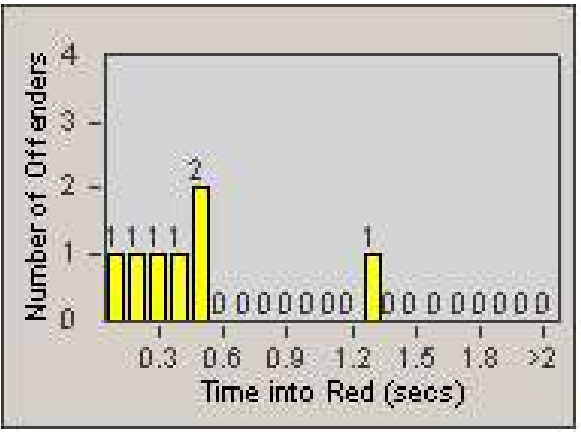

# Redflex Redlight Offender Statistics

CONTRACT: Commerce  
 DATE FROM: 1/Sep/2009

LOCATION: COM-SLEA-01 Slauson Ave and Eastern Ave  
 DATE TO: 30/Sep/2009

LANE 1

LANE 2

LANE 3

# Redflex Redlight Offender Statistics

CONTRACT: Commerce  
 DATE FROM: 1/Sep/2009

LOCATION: COM-SLEA-01 Slauson Ave and Eastern Ave  
 DATE TO: 30/Sep/2009

LANE 4

LANE 5