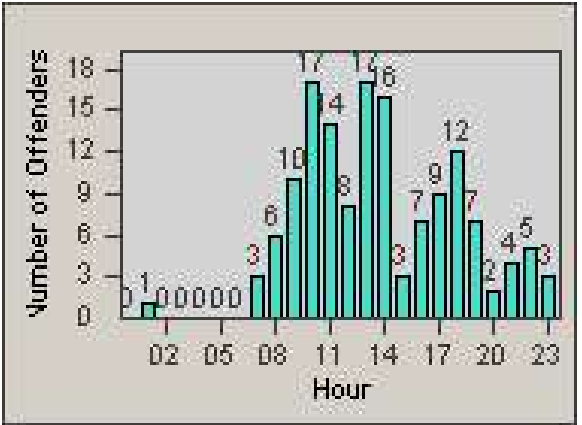

# Redflex Redlight Offender Statistics

CONTRACT: Commerce  
 DATE FROM: 1/Sep/2009

LOCATION: COM-SLEA-01 Slauson Ave and Eastern Ave  
 DATE TO: 30/Sep/2009

LANE 4

LANE 5

# Redflex Redlight Offender Statistics

CONTRACT: Commerce  
 DATE FROM: 1/Sep/2009

LOCATION: COM-SLEA-01 Slauson Ave and Eastern Ave  
 DATE TO: 30/Sep/2009