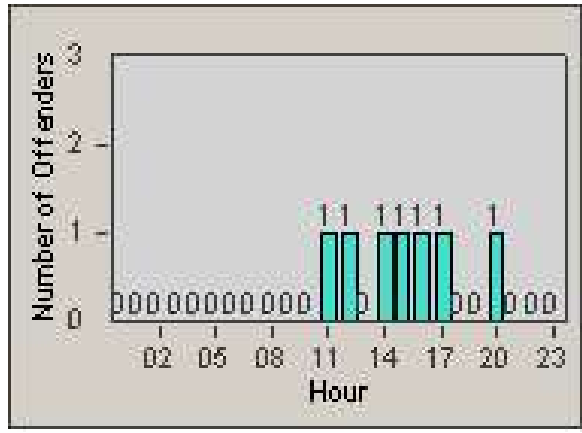

# Redflex Redlight Offender Statistics

CONTRACT: Commerce  
 DATE FROM: 1/Sep/2009

LOCATION: COM-SLEA-01 Slauson Ave and Eastern Ave  
 DATE TO: 30/Sep/2009

LANE 1

LANE 2

LANE 3

# Redflex Redlight Offender Statistics

CONTRACT: Commerce  
 DATE FROM: 1/Sep/2009

LOCATION: COM-SLEA-01 Slauson Ave and Eastern Ave  
 DATE TO: 30/Sep/2009

LANE 4

LANE 5

# Redflex Redlight Offender Statistics

CONTRACT: Commerce  
 DATE FROM: 1/Sep/2009

LOCATION: COM-SLEA-01 Slauson Ave and Eastern Ave  
 DATE TO: 30/Sep/2009