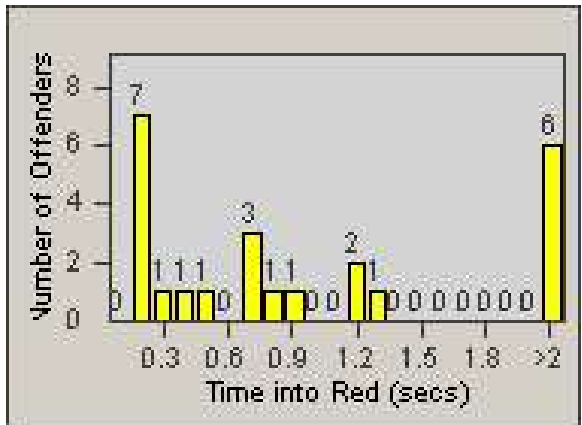

# Redflex Redlight Offender Statistics

CONTRACT: Commerce  
 DATE FROM: 1/Sep/2009

LOCATION: COM-SLEA-01 Slauson Ave and Eastern Ave  
 DATE TO: 30/Sep/2009

LANE 1

LANE 2

LANE 3

# Redflex Redlight Offender Statistics

CONTRACT: Commerce  
 DATE FROM: 1/Sep/2009

LOCATION: COM-SLEA-01 Slauson Ave and Eastern Ave  
 DATE TO: 30/Sep/2009

LANE 4

LANE 5

# Redflex Redlight Offender Statistics

CONTRACT: Commerce  
 DATE FROM: 1/Sep/2009

LOCATION: COM-SLEA-01 Slauson Ave and Eastern Ave  
 DATE TO: 30/Sep/2009