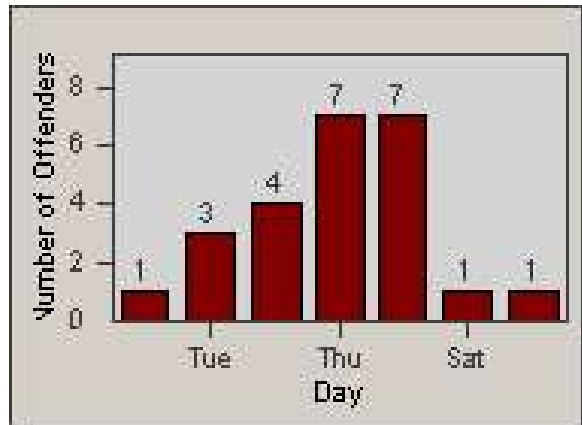

# Redflex Redlight Offender Statistics

CONTRACT: Commerce  
 DATE FROM: 1/Sep/2009

LOCATION: COM-SLEA-01 Slauson Ave and Eastern Ave  
 DATE TO: 30/Sep/2009

LANE 1

LANE 2

LANE 3

# Redflex Redlight Offender Statistics

CONTRACT: Commerce  
 DATE FROM: 1/Sep/2009

LOCATION: COM-SLEA-01 Slauson Ave and Eastern Ave  
 DATE TO: 30/Sep/2009

LANE 4

LANE 5