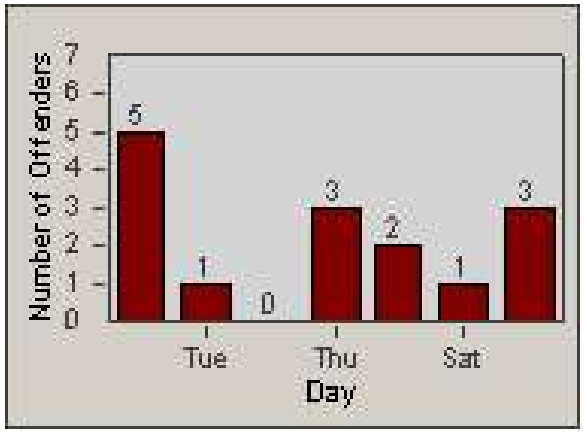

Redflex Redlight Offender Statistics

CONTRACT: Commerce
 DATE FROM: 1/Jan/2009

LOCATION: COM-SLGA-01 Slauson Ave and Gage Ave
 DATE TO: 31/Jan/2009

LANE 1

LANE 2

LANE 3

Redflex Redlight Offender Statistics

CONTRACT: Commerce
 DATE FROM: 1/Jan/2009

LOCATION: COM-SLGA-01 Slauson Ave and Gage Ave
 DATE TO: 31/Jan/2009

LANE 4

LANE 5

Redflex Redlight Offender Statistics

CONTRACT: Commerce
 DATE FROM: 1/Jan/2009

LOCATION: COM-SLGA-01 Slauson Ave and Gage Ave
 DATE TO: 31/Jan/2009