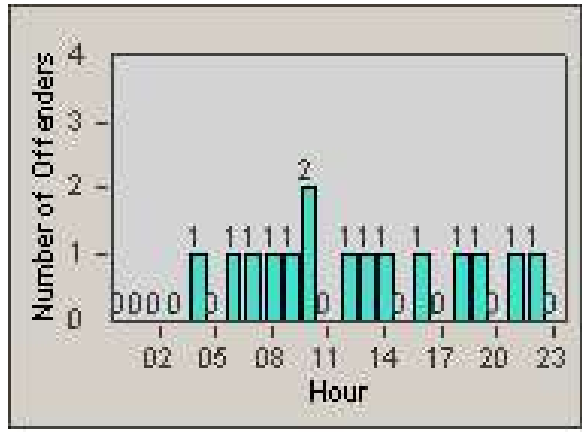

Redflex Redlight Offender Statistics

CONTRACT: Commerce
 DATE FROM: 1/Jan/2009

LOCATION: COM-SLGA-01 Slauson Ave and Gage Ave
 DATE TO: 31/Jan/2009

LANE 1

LANE 2

LANE 3

Redflex Redlight Offender Statistics

CONTRACT: Commerce
 DATE FROM: 1/Jan/2009

LOCATION: COM-SLGA-01 Slauson Ave and Gage Ave
 DATE TO: 31/Jan/2009

LANE 4

LANE 5

Redflex Redlight Offender Statistics

CONTRACT: Commerce
 DATE FROM: 1/Jan/2009

LOCATION: COM-SLGA-01 Slauson Ave and Gage Ave
 DATE TO: 31/Jan/2009