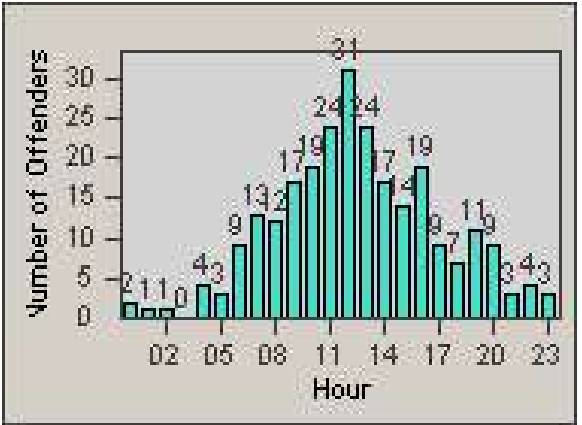

Redflex Redlight Offender Statistics

CONTRACT: Commerce
 DATE FROM: 1/Jan/2009

LOCATION: COM-SLGA-01 Slauson Ave and Gage Ave
 DATE TO: 31/Jan/2009

LANE 1

LANE 2

LANE 3

Redflex Redlight Offender Statistics

CONTRACT: Commerce
 DATE FROM: 1/Jan/2009

LOCATION: COM-SLGA-01 Slauson Ave and Gage Ave
 DATE TO: 31/Jan/2009

LANE 4

LANE 5

Redflex Redlight Offender Statistics

CONTRACT: Commerce
 DATE FROM: 1/Jan/2009

LOCATION: COM-SLGA-01 Slauson Ave and Gage Ave
 DATE TO: 31/Jan/2009