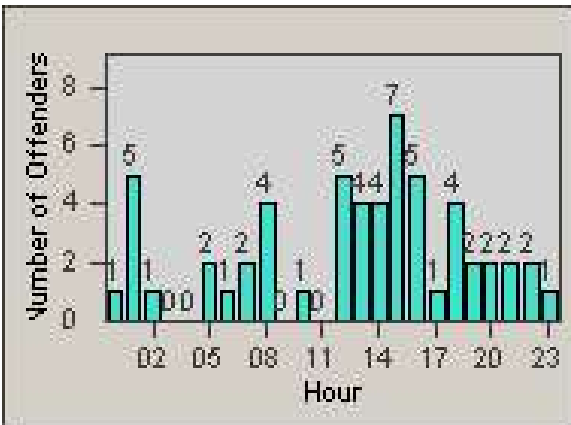

Redflex Redlight Offender Statistics

CONTRACT: Commerce
 DATE FROM: 1/Jan/2009

LOCATION: COM-SLGA-01 Slauson Ave and Gage Ave
 DATE TO: 31/Jan/2009

LANE 1

LANE 2

LANE 3

Redflex Redlight Offender Statistics

CONTRACT: Commerce
 DATE FROM: 1/Jan/2009

LOCATION: COM-SLGA-01 Slauson Ave and Gage Ave
 DATE TO: 31/Jan/2009

LANE 4

LANE 5

Redflex Redlight Offender Statistics

CONTRACT: Commerce
 DATE FROM: 1/Jan/2009

LOCATION: COM-SLGA-01 Slauson Ave and Gage Ave
 DATE TO: 31/Jan/2009