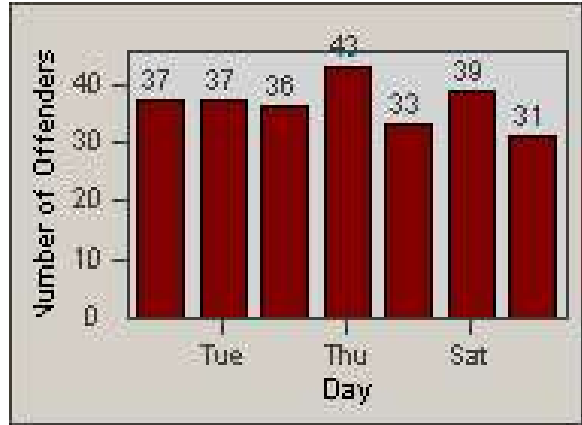

Redflex Redlight Offender Statistics

CONTRACT: Commerce
 DATE FROM: 1/Jan/2009

LOCATION: COM-SLGA-01 Slauson Ave and Gage Ave
 DATE TO: 31/Jan/2009

LANE 1

LANE 2

LANE 3

Redflex Redlight Offender Statistics

CONTRACT: Commerce
 DATE FROM: 1/Jan/2009

LOCATION: COM-SLGA-01 Slauson Ave and Gage Ave
 DATE TO: 31/Jan/2009

LANE 4

LANE 5

Redflex Redlight Offender Statistics

CONTRACT: Commerce
 DATE FROM: 1/Jan/2009

LOCATION: COM-SLGA-01 Slauson Ave and Gage Ave
 DATE TO: 31/Jan/2009