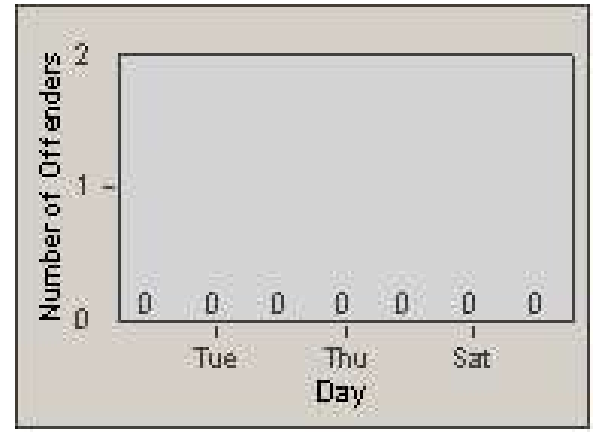

LOCATION: COM-SLGA-01 Slauson Ave and Gage Ave
 DATE TO: 31/Jan/2009

LANE 4

LANE 5

Redflex Redlight Offender Statistics

CONTRACT: Commerce
 DATE FROM: 1/Jan/2009

LOCATION: COM-SLGA-01 Slauson Ave and Gage Ave
 DATE TO: 31/Jan/2009