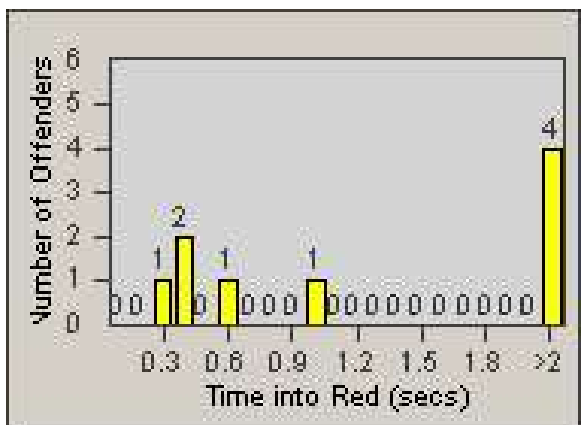

Redflex Redlight Offender Statistics

CONTRACT: Commerce
 DATE FROM: 1/Jan/2009

LOCATION: COM-SLGA-01 Slauson Ave and Gage Ave
 DATE TO: 31/Jan/2009

LANE 1

LANE 2

LANE 3

Redflex Redlight Offender Statistics

CONTRACT: Commerce
 DATE FROM: 1/Jan/2009

LOCATION: COM-SLGA-01 Slauson Ave and Gage Ave
 DATE TO: 31/Jan/2009

LANE 4

LANE 5

Redflex Redlight Offender Statistics

CONTRACT: Commerce
 DATE FROM: 1/Jan/2009

LOCATION: COM-SLGA-01 Slauson Ave and Gage Ave
 DATE TO: 31/Jan/2009