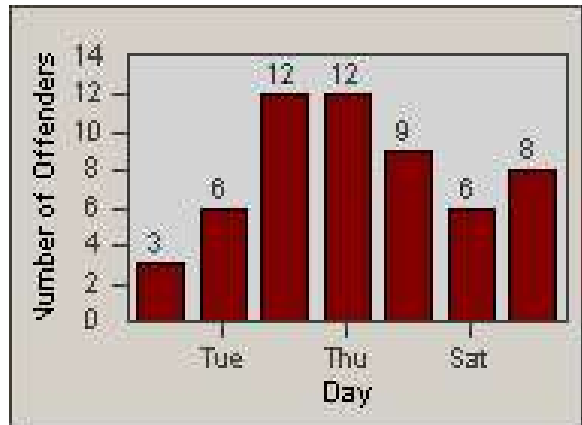

Redflex Redlight Offender Statistics

CONTRACT: Commerce
 DATE FROM: 1/Jan/2009

LOCATION: COM-SLGA-01 Slauson Ave and Gage Ave
 DATE TO: 31/Jan/2009

LANE 1

LANE 2

LANE 3

Redflex Redlight Offender Statistics

CONTRACT: Commerce
 DATE FROM: 1/Jan/2009

LOCATION: COM-SLGA-01 Slauson Ave and Gage Ave
 DATE TO: 31/Jan/2009

LANE 4

LANE 5

Redflex Redlight Offender Statistics

CONTRACT: Commerce
 DATE FROM: 1/Jan/2009

LOCATION: COM-SLGA-01 Slauson Ave and Gage Ave
 DATE TO: 31/Jan/2009