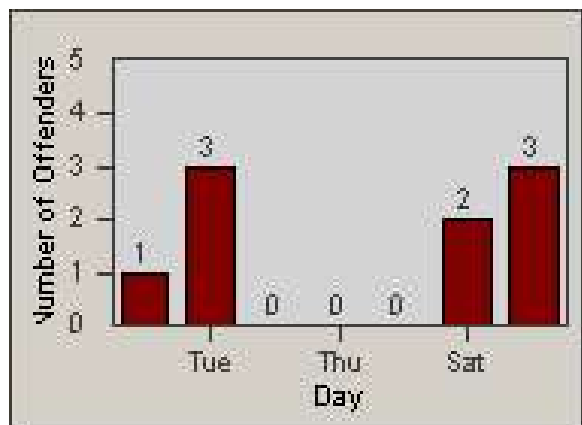

Redflex Redlight Offender Statistics

CONTRACT: Commerce
 DATE FROM: 1/Jan/2009

LOCATION: COM-SLGA-01 Slauson Ave and Gage Ave
 DATE TO: 31/Jan/2009

LANE 1

LANE 2

LANE 3

Redflex Redlight Offender Statistics

CONTRACT: Commerce
 DATE FROM: 1/Jan/2009

LOCATION: COM-SLGA-01 Slauson Ave and Gage Ave
 DATE TO: 31/Jan/2009

LANE 4

LANE 5

Redflex Redlight Offender Statistics

CONTRACT: Commerce
 DATE FROM: 1/Jan/2009

LOCATION: COM-SLGA-01 Slauson Ave and Gage Ave
 DATE TO: 31/Jan/2009