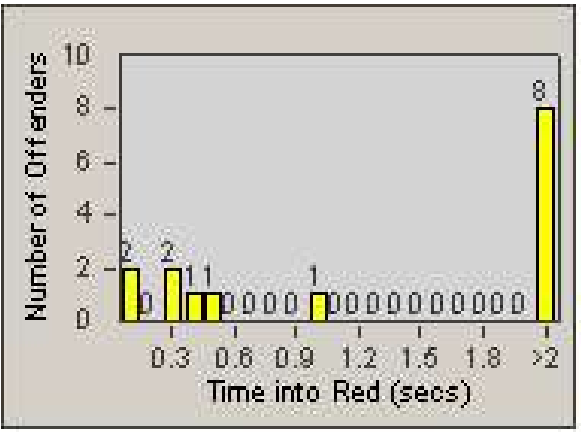

Redflex Redlight Offender Statistics

CONTRACT: Commerce
 DATE FROM: 1/Jan/2009

LOCATION: COM-SLGA-01 Slauson Ave and Gage Ave
 DATE TO: 31/Jan/2009

LANE 1

LANE 2

LANE 3

Redflex Redlight Offender Statistics

CONTRACT: Commerce
 DATE FROM: 1/Jan/2009

LOCATION: COM-SLGA-01 Slauson Ave and Gage Ave
 DATE TO: 31/Jan/2009

LANE 4

LANE 5

Redflex Redlight Offender Statistics

CONTRACT: Commerce
 DATE FROM: 1/Jan/2009

LOCATION: COM-SLGA-01 Slauson Ave and Gage Ave
 DATE TO: 31/Jan/2009