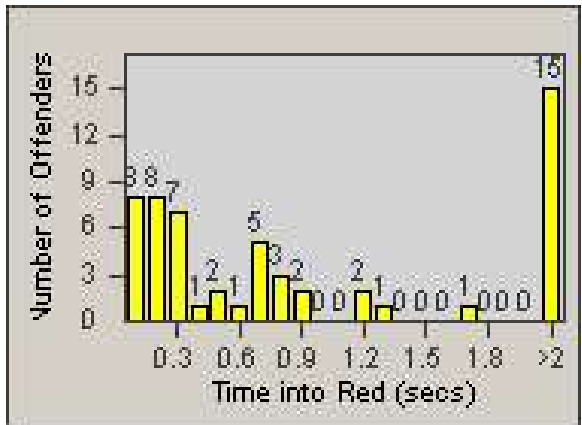

Redflex Redlight Offender Statistics

CONTRACT: Commerce
 DATE FROM: 1/Jan/2009

LOCATION: COM-SLGA-01 Slauson Ave and Gage Ave
 DATE TO: 31/Jan/2009

LANE 1

LANE 2

LANE 3

Redflex Redlight Offender Statistics

CONTRACT: Commerce
 DATE FROM: 1/Jan/2009

LOCATION: COM-SLGA-01 Slauson Ave and Gage Ave
 DATE TO: 31/Jan/2009

LANE 4

LANE 5

Redflex Redlight Offender Statistics

CONTRACT: Commerce
 DATE FROM: 1/Jan/2009

LOCATION: COM-SLGA-01 Slauson Ave and Gage Ave
 DATE TO: 31/Jan/2009