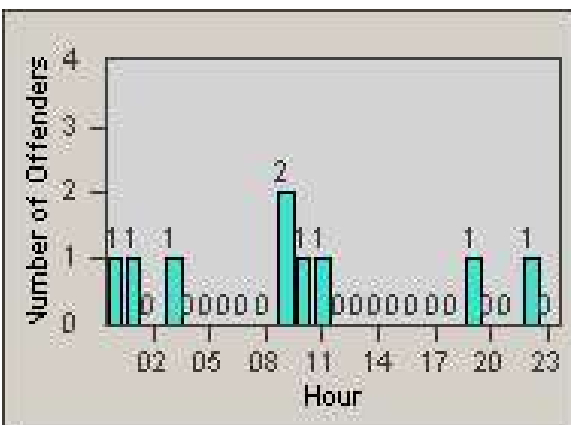

Redflex Redlight Offender Statistics

CONTRACT: Commerce
 DATE FROM: 1/Jan/2009

LOCATION: COM-SLGA-01 Slauson Ave and Gage Ave
 DATE TO: 31/Jan/2009

LANE 1

LANE 2

LANE 3

Redflex Redlight Offender Statistics

CONTRACT: Commerce
 DATE FROM: 1/Jan/2009

LOCATION: COM-SLGA-01 Slauson Ave and Gage Ave
 DATE TO: 31/Jan/2009

LANE 4

LANE 5

Redflex Redlight Offender Statistics

CONTRACT: Commerce
 DATE FROM: 1/Jan/2009

LOCATION: COM-SLGA-01 Slauson Ave and Gage Ave
 DATE TO: 31/Jan/2009