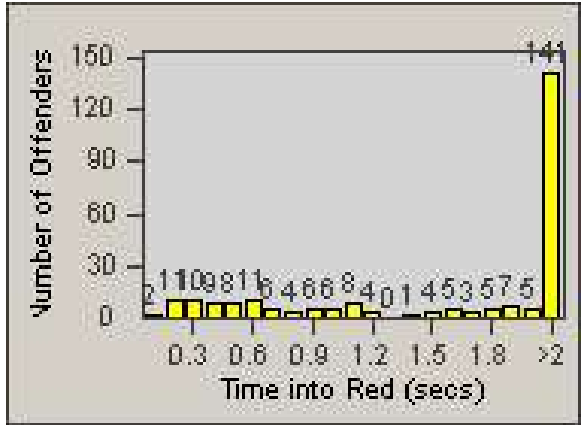

Redflex Redlight Offender Statistics

CONTRACT: Commerce
 DATE FROM: 1/Jan/2009

LOCATION: COM-SLGA-01 Slauson Ave and Gage Ave
 DATE TO: 31/Jan/2009

LANE 1

LANE 2

LANE 3

Redflex Redlight Offender Statistics

CONTRACT: Commerce
 DATE FROM: 1/Jan/2009

LOCATION: COM-SLGA-01 Slauson Ave and Gage Ave
 DATE TO: 31/Jan/2009

LANE 4

LANE 5

Redflex Redlight Offender Statistics

CONTRACT: Commerce
 DATE FROM: 1/Jan/2009

LOCATION: COM-SLGA-01 Slauson Ave and Gage Ave
 DATE TO: 31/Jan/2009