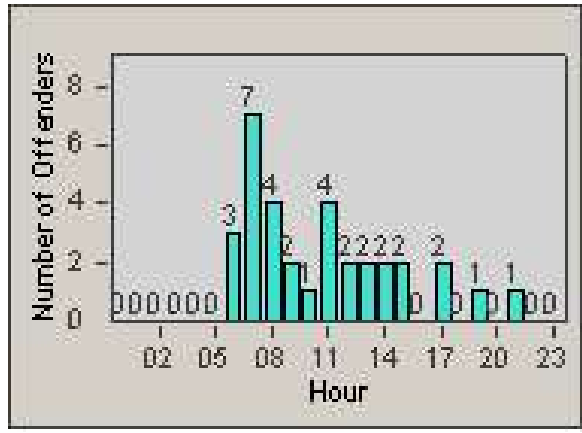

# Redflex Redlight Offender Statistics

CONTRACT: Corona  
 DATE FROM: 1/Jul/2009

LOCATION: COR-CAGO-01 Cajalco and Grand Oaks  
 DATE TO: 31/Jul/2009

LANE 1

LANE 2

LANE 3

# Redflex Redlight Offender Statistics

**CONTRACT:** Corona  
**DATE FROM:** 1/Jul/2009

**LOCATION:** COR-CAGO-01 Cajalco and Grand Oaks  
**DATE TO:** 31/Jul/2009

LANE 4

LANE 5

# Redflex Redlight Offender Statistics

CONTRACT: Corona  
DATE FROM: 1/Jul/2009

LOCATION: COR-CAGO-01 Cajalco and Grand Oaks  
DATE TO: 31/Jul/2009

LANE 6

LANE TOTAL

# Redflex Redlight Offender Statistics

CONTRACT: Corona  
 DATE FROM: 1/Jul/2009

LOCATION: COR-CAGO-01 Cajalco and Grand Oaks  
 DATE TO: 31/Jul/2009