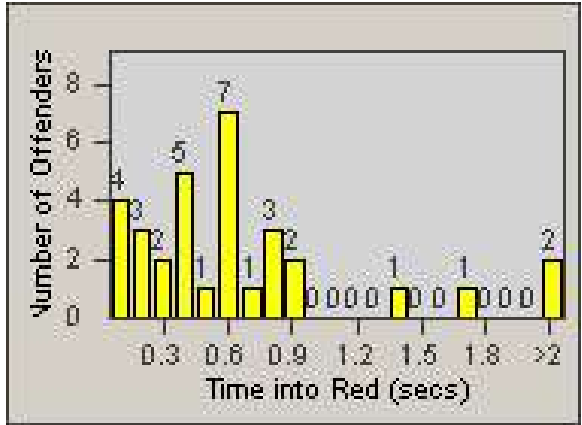

# Redflex Redlight Offender Statistics

**CONTRACT:** Corona  
**DATE FROM:** 1/Jul/2009

**LOCATION:** COR-CAGO-01 Cajalco and Grand Oaks  
**DATE TO:** 31/Jul/2009

LANE 4

LANE 5

# Redflex Redlight Offender Statistics

CONTRACT: Corona  
DATE FROM: 1/Jul/2009

LOCATION: COR-CAGO-01 Cajalco and Grand Oaks  
DATE TO: 31/Jul/2009

LANE 6

LANE TOTAL