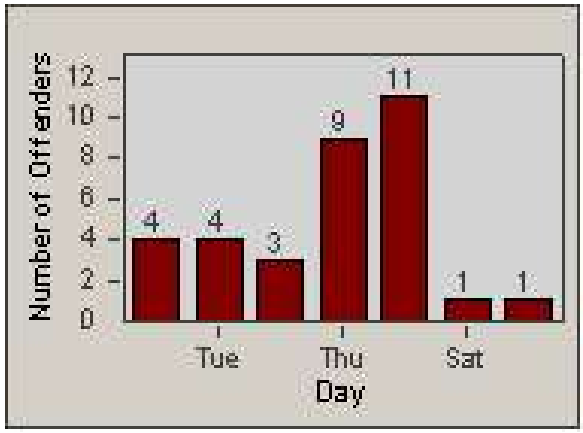

# Redflex Redlight Offender Statistics

CONTRACT: Corona  
 DATE FROM: 1/Jul/2009

LOCATION: COR-CAGO-01 Cajalco and Grand Oaks  
 DATE TO: 31/Jul/2009

LANE 1

LANE 2

LANE 3

# Redflex Redlight Offender Statistics

**CONTRACT:** Corona  
**DATE FROM:** 1/Jul/2009

**LOCATION:** COR-CAGO-01 Cajalco and Grand Oaks  
**DATE TO:** 31/Jul/2009

LANE 4

LANE 5

# Redflex Redlight Offender Statistics

CONTRACT: Corona  
DATE FROM: 1/Jul/2009

LOCATION: COR-CAGO-01 Cajalco and Grand Oaks  
DATE TO: 31/Jul/2009

LANE 6

LANE TOTAL