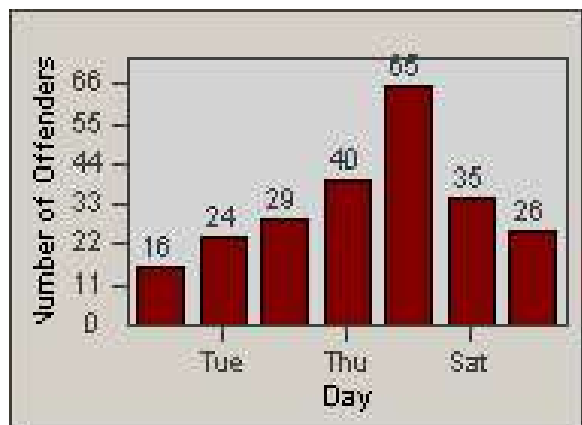

# Redflex Redlight Offender Statistics

CONTRACT: Corona  
 DATE FROM: 1/Jul/2009

LOCATION: COR-CAGO-01 Cajalco and Grand Oaks  
 DATE TO: 31/Jul/2009

LANE 1

LANE 2

LANE 3

# Redflex Redlight Offender Statistics

**CONTRACT:** Corona  
**DATE FROM:** 1/Jul/2009

**LOCATION:** COR-CAGO-01 Cajalco and Grand Oaks  
**DATE TO:** 31/Jul/2009

LANE 4

LANE 5