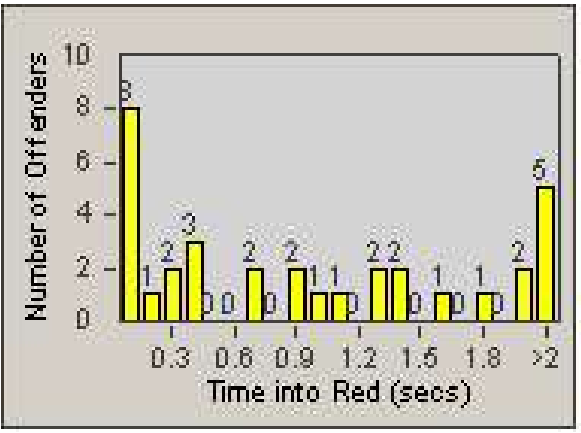

# Redflex Redlight Offender Statistics

CONTRACT: Corona  
 DATE FROM: 1/Jul/2009

LOCATION: COR-CAGO-01 Cajalco and Grand Oaks  
 DATE TO: 31/Jul/2009

LANE 1

LANE 2

LANE 3

# Redflex Redlight Offender Statistics

**CONTRACT:** Corona  
**DATE FROM:** 1/Jul/2009

**LOCATION:** COR-CAGO-01 Cajalco and Grand Oaks  
**DATE TO:** 31/Jul/2009

LANE 4

LANE 5

# Redflex Redlight Offender Statistics

CONTRACT: Corona  
DATE FROM: 1/Jul/2009

LOCATION: COR-CAGO-01 Cajalco and Grand Oaks  
DATE TO: 31/Jul/2009

LANE 6

LANE TOTAL