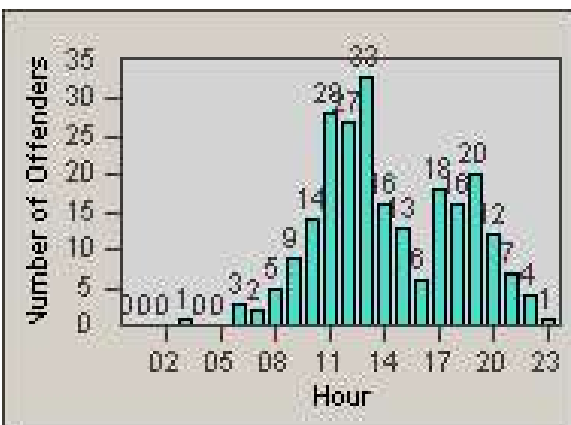

# Redflex Redlight Offender Statistics

CONTRACT: Corona  
 DATE FROM: 1/Jul/2009

LOCATION: COR-CAGO-01 Cajalco and Grand Oaks  
 DATE TO: 31/Jul/2009

LANE 1

LANE 2

LANE 3

# Redflex Redlight Offender Statistics

**CONTRACT:** Corona  
**DATE FROM:** 1/Jul/2009

**LOCATION:** COR-CAGO-01 Cajalco and Grand Oaks  
**DATE TO:** 31/Jul/2009

LANE 4

LANE 5

# Redflex Redlight Offender Statistics

CONTRACT: Corona  
DATE FROM: 1/Jul/2009

LOCATION: COR-CAGO-01 Cajalco and Grand Oaks  
DATE TO: 31/Jul/2009

LANE 6

LANE TOTAL