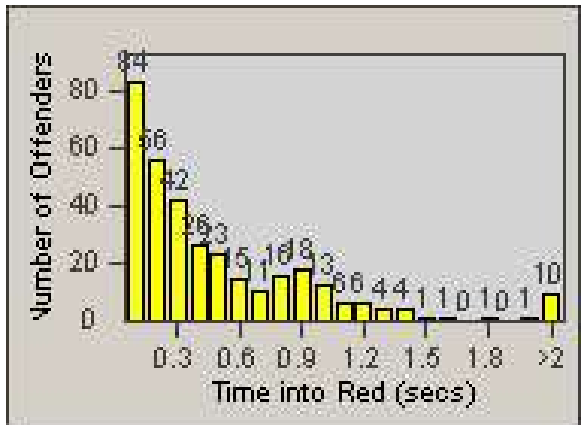

# Redflex Redlight Offender Statistics

CONTRACT: Corona  
 DATE FROM: 1/Jul/2009

LOCATION: COR-CAGO-01 Cajalco and Grand Oaks  
 DATE TO: 31/Jul/2009

LANE 1

LANE 2

LANE 3

# Redflex Redlight Offender Statistics

**CONTRACT:** Corona  
**DATE FROM:** 1/Jul/2009

**LOCATION:** COR-CAGO-01 Cajalco and Grand Oaks  
**DATE TO:** 31/Jul/2009

LANE 4

LANE 5

# Redflex Redlight Offender Statistics

CONTRACT: Corona  
DATE FROM: 1/Jul/2009

LOCATION: COR-CAGO-01 Cajalco and Grand Oaks  
DATE TO: 31/Jul/2009

LANE 6

LANE TOTAL