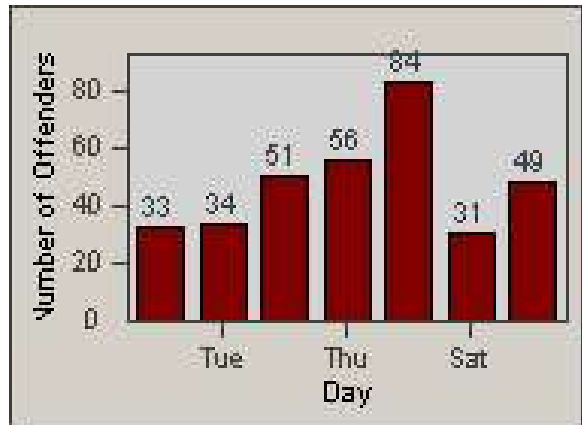

# Redflex Redlight Offender Statistics

CONTRACT: Corona  
 DATE FROM: 1/Jul/2009

LOCATION: COR-CAGO-01 Cajalco and Grand Oaks  
 DATE TO: 31/Jul/2009

LANE 1

LANE 2

LANE 3

# Redflex Redlight Offender Statistics

**CONTRACT:** Corona  
**DATE FROM:** 1/Jul/2009

**LOCATION:** COR-CAGO-01 Cajalco and Grand Oaks  
**DATE TO:** 31/Jul/2009

LANE 4

LANE 5