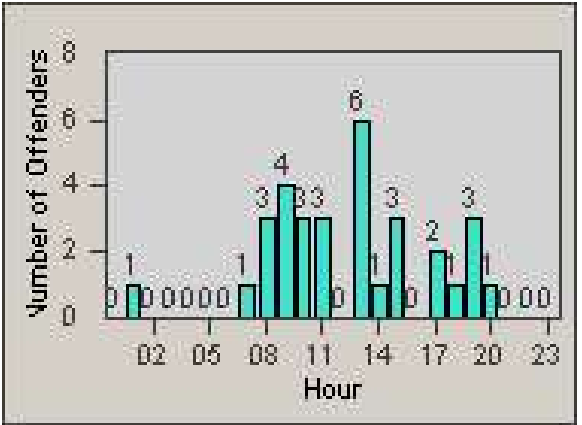

# Redflex Redlight Offender Statistics

**CONTRACT:** Corona  
**DATE FROM:** 1/Jul/2009

**LOCATION:** COR-CAGO-01 Cajalco and Grand Oaks  
**DATE TO:** 31/Jul/2009

LANE 4

LANE 5

# Redflex Redlight Offender Statistics

CONTRACT: Corona  
DATE FROM: 1/Jul/2009

LOCATION: COR-CAGO-01 Cajalco and Grand Oaks  
DATE TO: 31/Jul/2009

LANE 6

LANE TOTAL