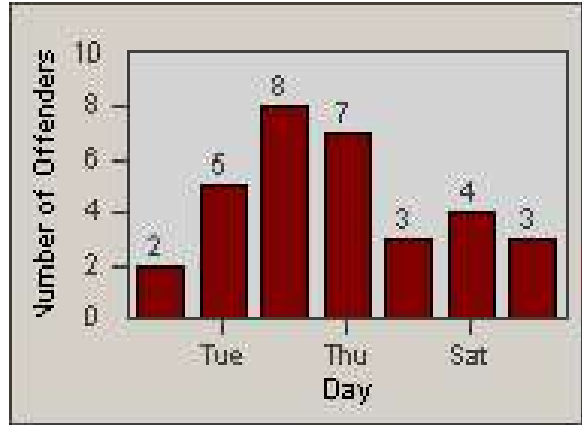

# Redflex Redlight Offender Statistics

**CONTRACT:** Corona  
**DATE FROM:** 1/Jul/2009

**LOCATION:** COR-CAGO-01 Cajalco and Grand Oaks  
**DATE TO:** 31/Jul/2009

LANE 4

LANE 5

# Redflex Redlight Offender Statistics

CONTRACT: Corona  
DATE FROM: 1/Jul/2009

LOCATION: COR-CAGO-01 Cajalco and Grand Oaks  
DATE TO: 31/Jul/2009

LANE 6

LANE TOTAL