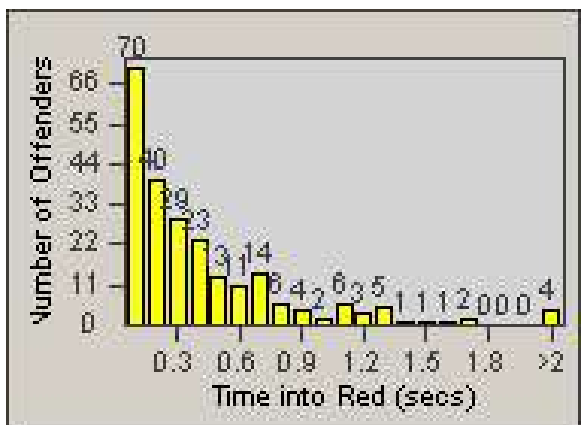

# Redflex Redlight Offender Statistics

CONTRACT: Corona  
 DATE FROM: 1/Jul/2009

LOCATION: COR-CAGO-01 Cajalco and Grand Oaks  
 DATE TO: 31/Jul/2009

LANE 1

LANE 2

LANE 3

# Redflex Redlight Offender Statistics

**CONTRACT:** Corona  
**DATE FROM:** 1/Jul/2009

**LOCATION:** COR-CAGO-01 Cajalco and Grand Oaks  
**DATE TO:** 31/Jul/2009

LANE 4

LANE 5

# Redflex Redlight Offender Statistics

CONTRACT: Corona  
DATE FROM: 1/Jul/2009

LOCATION: COR-CAGO-01 Cajalco and Grand Oaks  
DATE TO: 31/Jul/2009

LANE 6

LANE TOTAL