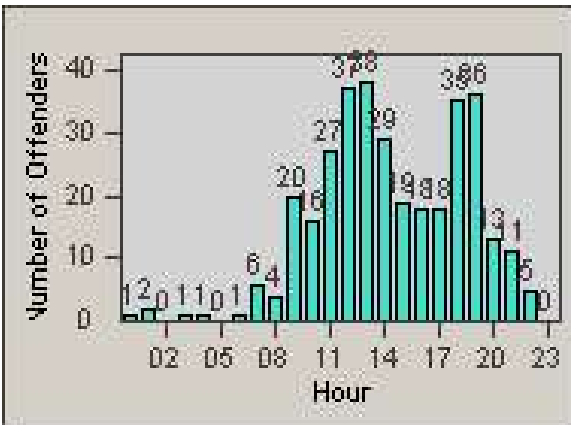

# Redflex Redlight Offender Statistics

CONTRACT: Corona  
 DATE FROM: 1/Jul/2009

LOCATION: COR-CAGO-01 Cajalco and Grand Oaks  
 DATE TO: 31/Jul/2009

LANE 1

LANE 2

LANE 3

# Redflex Redlight Offender Statistics

**CONTRACT:** Corona  
**DATE FROM:** 1/Jul/2009

**LOCATION:** COR-CAGO-01 Cajalco and Grand Oaks  
**DATE TO:** 31/Jul/2009

LANE 4

LANE 5

# Redflex Redlight Offender Statistics

CONTRACT: Corona  
DATE FROM: 1/Jul/2009

LOCATION: COR-CAGO-01 Cajalco and Grand Oaks  
DATE TO: 31/Jul/2009

LANE 6

LANE TOTAL