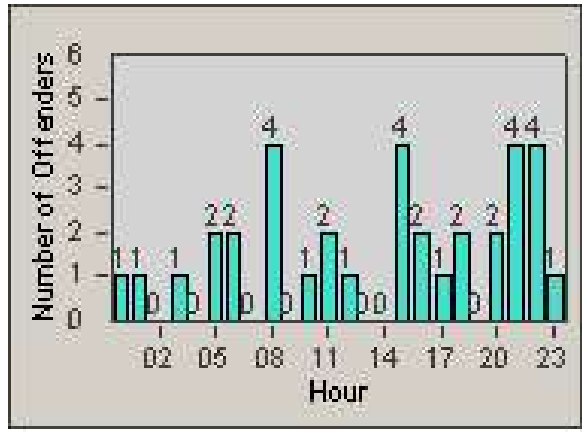

LOCATION: COR-MCGR-01 McKinley and Griffin
 DATE TO: 31/Jul/2009

LANE 4

LANE 5

Redflex Redlight Offender Statistics

CONTRACT: Corona
DATE FROM: 1/Jul/2009

LOCATION: COR-MCGR-01 McKinley and Griffin
DATE TO: 31/Jul/2009

LANE 6

LANE TOTAL

Redflex Redlight Offender Statistics

CONTRACT: Corona
 DATE FROM: 1/Jul/2009

LOCATION: COR-MCGR-01 McKinley and Griffin
 DATE TO: 31/Jul/2009