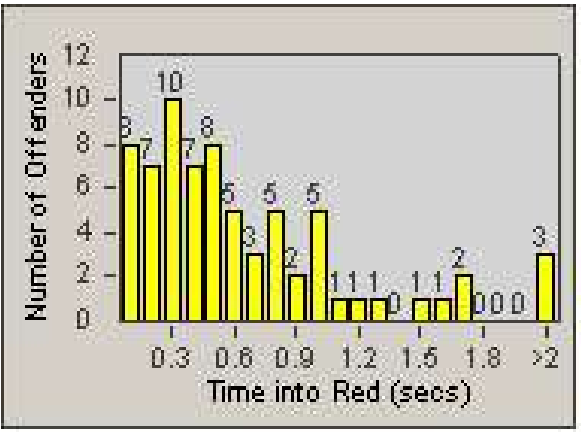

Redflex Redlight Offender Statistics

CONTRACT: Corona
 DATE FROM: 1/Jul/2009

LOCATION: COR-MCGR-01 McKinley and Griffin
 DATE TO: 31/Jul/2009

LANE 1

LANE 2

LANE 3

Redflex Redlight Offender Statistics

CONTRACT: Corona
 DATE FROM: 1/Jul/2009

LOCATION: COR-MCGR-01 McKinley and Griffin
 DATE TO: 31/Jul/2009

LANE 4

LANE 5

Redflex Redlight Offender Statistics

CONTRACT: Corona
DATE FROM: 1/Jul/2009

LOCATION: COR-MCGR-01 McKinley and Griffin
DATE TO: 31/Jul/2009

LANE 6

LANE TOTAL

Redflex Redlight Offender Statistics

CONTRACT: Corona
 DATE FROM: 1/Jul/2009

LOCATION: COR-MCGR-01 McKinley and Griffin
 DATE TO: 31/Jul/2009