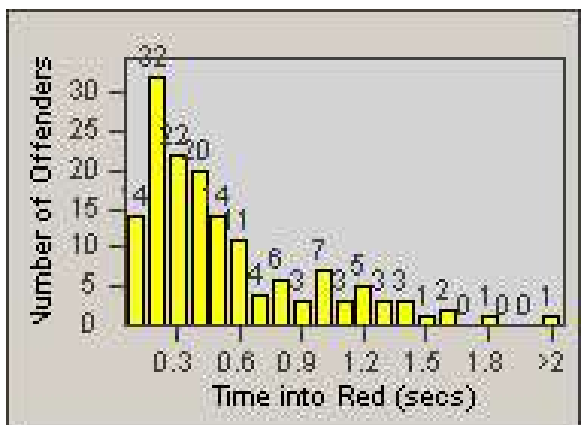

Redflex Redlight Offender Statistics

CONTRACT: Corona
 DATE FROM: 1/Jul/2009

LOCATION: COR-MCGR-01 McKinley and Griffin
 DATE TO: 31/Jul/2009

LANE 1

LANE 2

LANE 3

Redflex Redlight Offender Statistics

CONTRACT: Corona
 DATE FROM: 1/Jul/2009

LOCATION: COR-MCGR-01 McKinley and Griffin
 DATE TO: 31/Jul/2009

LANE 4

LANE 5

Redflex Redlight Offender Statistics

CONTRACT: Corona
DATE FROM: 1/Jul/2009

LOCATION: COR-MCGR-01 McKinley and Griffin
DATE TO: 31/Jul/2009

LANE 6

LANE TOTAL

Redflex Redlight Offender Statistics

CONTRACT: Corona
 DATE FROM: 1/Jul/2009

LOCATION: COR-MCGR-01 McKinley and Griffin
 DATE TO: 31/Jul/2009