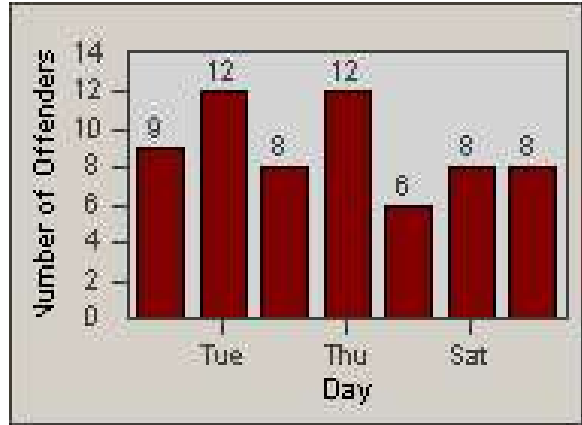

Redflex Redlight Offender Statistics

CONTRACT: Corona
DATE FROM: 1/Jul/2009

LOCATION: COR-MCGR-01 McKinley and Griffin
DATE TO: 31/Jul/2009

LANE 4

LANE 5