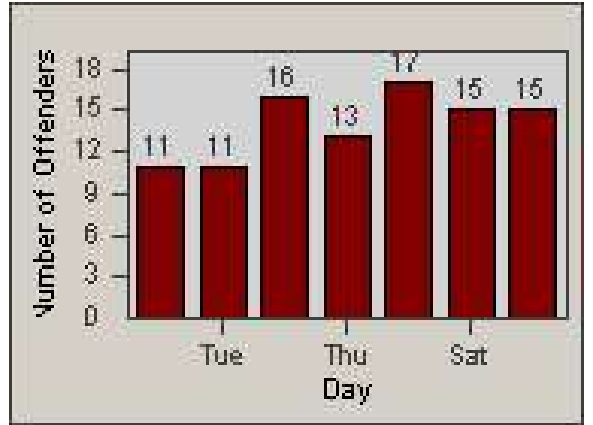

Redflex Redlight Offender Statistics

CONTRACT: Corona
DATE FROM: 1/Jul/2009

LOCATION: COR-MCGR-01 McKinley and Griffin
DATE TO: 31/Jul/2009

LANE 6