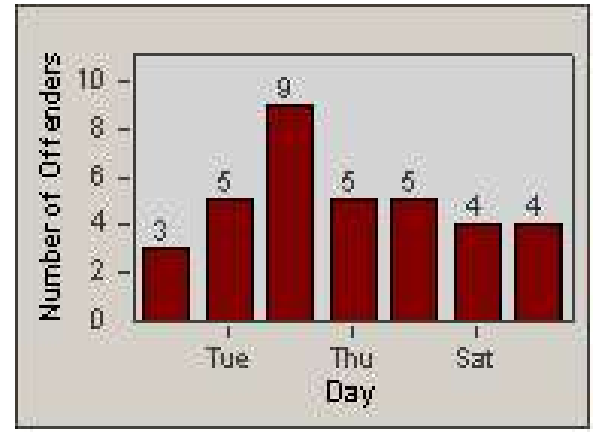

LOCATION: COR-MCGR-01 McKinley and Griffin
 DATE TO: 31/Jul/2009

LANE 4

LANE 5

Redflex Redlight Offender Statistics

CONTRACT: Corona
DATE FROM: 1/Jul/2009

LOCATION: COR-MCGR-01 McKinley and Griffin
DATE TO: 31/Jul/2009