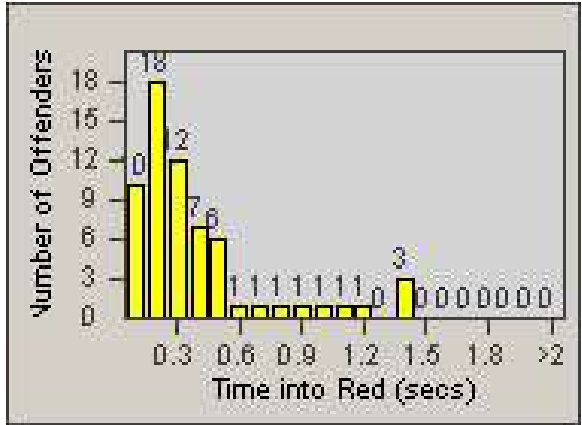

Redflex Redlight Offender Statistics

CONTRACT: Corona
 DATE FROM: 1/Jul/2009

LOCATION: COR-MCGR-01 McKinley and Griffin
 DATE TO: 31/Jul/2009

LANE 1

LANE 2

LANE 3

Redflex Redlight Offender Statistics

CONTRACT: Corona
 DATE FROM: 1/Jul/2009

LOCATION: COR-MCGR-01 McKinley and Griffin
 DATE TO: 31/Jul/2009

LANE 4

LANE 5

Redflex Redlight Offender Statistics

CONTRACT: Corona
DATE FROM: 1/Jul/2009

LOCATION: COR-MCGR-01 McKinley and Griffin
DATE TO: 31/Jul/2009

LANE 6

LANE TOTAL

Redflex Redlight Offender Statistics

CONTRACT: Corona
 DATE FROM: 1/Jul/2009

LOCATION: COR-MCGR-01 McKinley and Griffin
 DATE TO: 31/Jul/2009