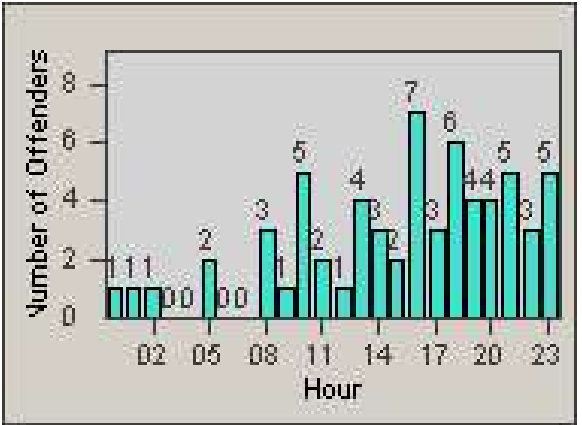

Redflex Redlight Offender Statistics

CONTRACT: Corona
 DATE FROM: 1/Jul/2009

LOCATION: COR-MCGR-01 McKinley and Griffin
 DATE TO: 31/Jul/2009

LANE 1

LANE 2

LANE 3

Redflex Redlight Offender Statistics

CONTRACT: Corona
 DATE FROM: 1/Jul/2009

LOCATION: COR-MCGR-01 McKinley and Griffin
 DATE TO: 31/Jul/2009

LANE 4

LANE 5

Redflex Redlight Offender Statistics

CONTRACT: Corona
DATE FROM: 1/Jul/2009

LOCATION: COR-MCGR-01 McKinley and Griffin
DATE TO: 31/Jul/2009

LANE 6

LANE TOTAL

Redflex Redlight Offender Statistics

CONTRACT: Corona
 DATE FROM: 1/Jul/2009

LOCATION: COR-MCGR-01 McKinley and Griffin
 DATE TO: 31/Jul/2009