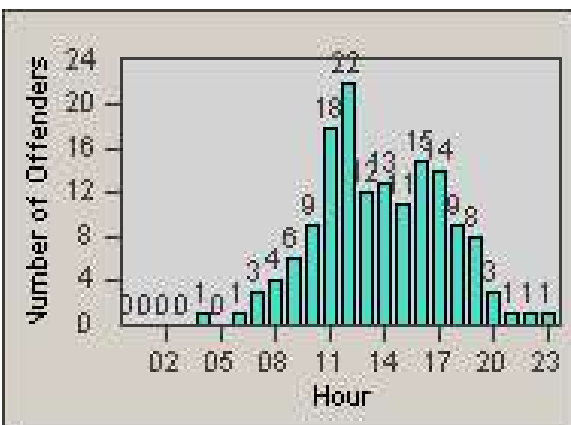

Redflex Redlight Offender Statistics

CONTRACT: Corona
 DATE FROM: 1/Jul/2009

LOCATION: COR-MCGR-01 McKinley and Griffin
 DATE TO: 31/Jul/2009

LANE 1

LANE 2

LANE 3

Redflex Redlight Offender Statistics

CONTRACT: Corona
 DATE FROM: 1/Jul/2009

LOCATION: COR-MCGR-01 McKinley and Griffin
 DATE TO: 31/Jul/2009

LANE 4

LANE 5

Redflex Redlight Offender Statistics

CONTRACT: Corona
DATE FROM: 1/Jul/2009

LOCATION: COR-MCGR-01 McKinley and Griffin
DATE TO: 31/Jul/2009

LANE 6

LANE TOTAL

Redflex Redlight Offender Statistics

CONTRACT: Corona
 DATE FROM: 1/Jul/2009

LOCATION: COR-MCGR-01 McKinley and Griffin
 DATE TO: 31/Jul/2009