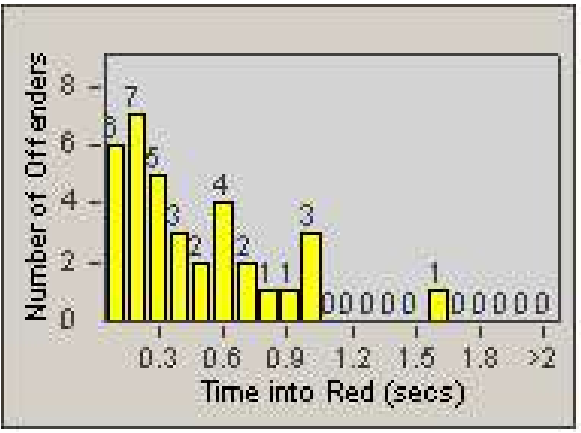

LOCATION: COR-MCGR-01 McKinley and Griffin
 DATE TO: 31/Jul/2009

LANE 4

LANE 5

Redflex Redlight Offender Statistics

CONTRACT: Corona
DATE FROM: 1/Jul/2009

LOCATION: COR-MCGR-01 McKinley and Griffin
DATE TO: 31/Jul/2009

LANE 6

LANE TOTAL

Redflex Redlight Offender Statistics

CONTRACT: Corona
 DATE FROM: 1/Jul/2009

LOCATION: COR-MCGR-01 McKinley and Griffin
 DATE TO: 31/Jul/2009