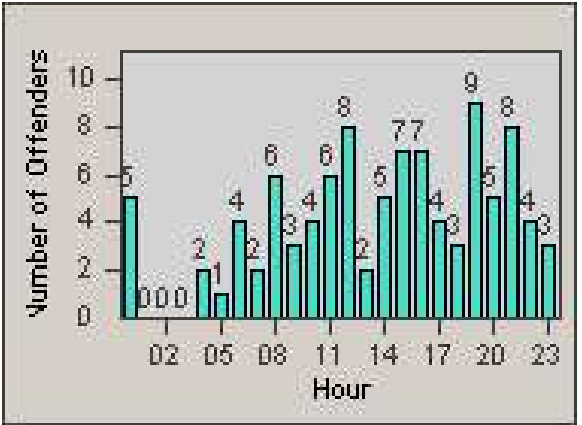

LOCATION: COR-MCGR-01 McKinley and Griffin
 DATE TO: 31/Jul/2009

LANE 4

LANE 5

Redflex Redlight Offender Statistics

CONTRACT: Corona
DATE FROM: 1/Jul/2009

LOCATION: COR-MCGR-01 McKinley and Griffin
DATE TO: 31/Jul/2009

LANE 6

LANE TOTAL

Redflex Redlight Offender Statistics

CONTRACT: Corona
 DATE FROM: 1/Jul/2009

LOCATION: COR-MCGR-01 McKinley and Griffin
 DATE TO: 31/Jul/2009