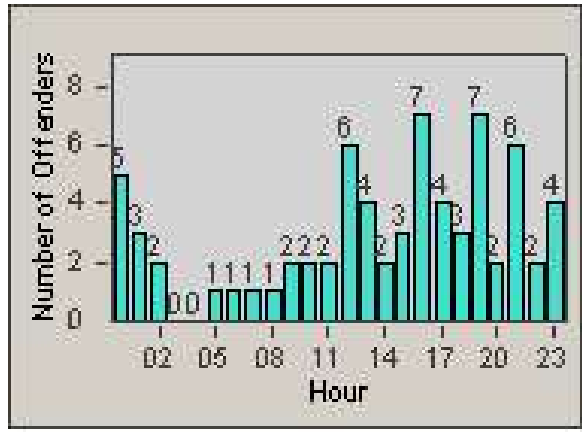

Redflex Redlight Offender Statistics

CONTRACT: Corona
 DATE FROM: 1/Jul/2009

LOCATION: COR-MCGR-01 McKinley and Griffin
 DATE TO: 31/Jul/2009

LANE 1

LANE 2

LANE 3

Redflex Redlight Offender Statistics

CONTRACT: Corona
 DATE FROM: 1/Jul/2009

LOCATION: COR-MCGR-01 McKinley and Griffin
 DATE TO: 31/Jul/2009

LANE 4

LANE 5

Redflex Redlight Offender Statistics

CONTRACT: Corona
DATE FROM: 1/Jul/2009

LOCATION: COR-MCGR-01 McKinley and Griffin
DATE TO: 31/Jul/2009

LANE 6

LANE TOTAL

Redflex Redlight Offender Statistics

CONTRACT: Corona
 DATE FROM: 1/Jul/2009

LOCATION: COR-MCGR-01 McKinley and Griffin
 DATE TO: 31/Jul/2009