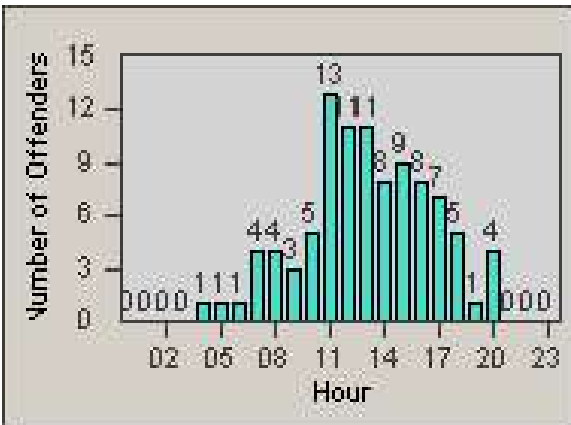

Redflex Redlight Offender Statistics

CONTRACT: Corona
 DATE FROM: 1/Jul/2009

LOCATION: COR-MCGR-01 McKinley and Griffin
 DATE TO: 31/Jul/2009

LANE 1

LANE 2

LANE 3

Redflex Redlight Offender Statistics

CONTRACT: Corona
 DATE FROM: 1/Jul/2009

LOCATION: COR-MCGR-01 McKinley and Griffin
 DATE TO: 31/Jul/2009

LANE 4

LANE 5

Redflex Redlight Offender Statistics

CONTRACT: Corona
DATE FROM: 1/Jul/2009

LOCATION: COR-MCGR-01 McKinley and Griffin
DATE TO: 31/Jul/2009

LANE 6

LANE TOTAL

Redflex Redlight Offender Statistics

CONTRACT: Corona
 DATE FROM: 1/Jul/2009

LOCATION: COR-MCGR-01 McKinley and Griffin
 DATE TO: 31/Jul/2009