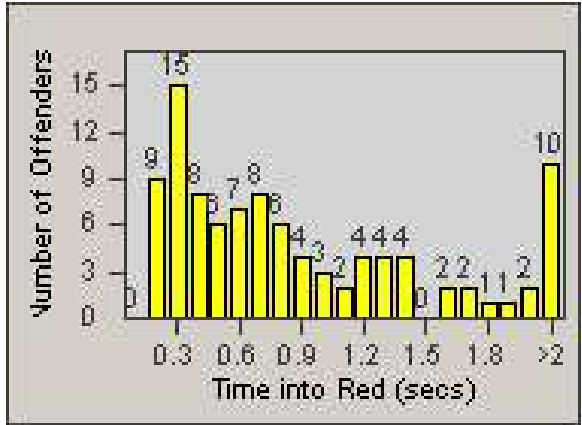

Redflex Redlight Offender Statistics

CONTRACT: Corona
 DATE FROM: 1/Jul/2009

LOCATION: COR-MCGR-01 McKinley and Griffin
 DATE TO: 31/Jul/2009

LANE 1

LANE 2

LANE 3

Redflex Redlight Offender Statistics

CONTRACT: Corona
 DATE FROM: 1/Jul/2009

LOCATION: COR-MCGR-01 McKinley and Griffin
 DATE TO: 31/Jul/2009

LANE 4

LANE 5

Redflex Redlight Offender Statistics

CONTRACT: Corona
DATE FROM: 1/Jul/2009

LOCATION: COR-MCGR-01 McKinley and Griffin
DATE TO: 31/Jul/2009

LANE 6

LANE TOTAL

Redflex Redlight Offender Statistics

CONTRACT: Corona
 DATE FROM: 1/Jul/2009

LOCATION: COR-MCGR-01 McKinley and Griffin
 DATE TO: 31/Jul/2009