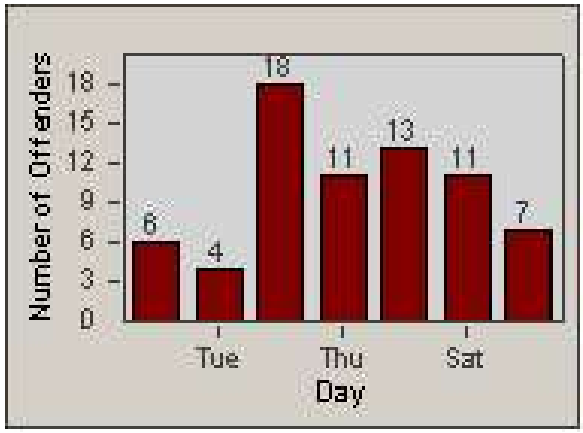

Redflex Redlight Offender Statistics

CONTRACT: Corona
DATE FROM: 1/Jul/2009

LOCATION: COR-MCGR-01 McKinley and Griffin
DATE TO: 31/Jul/2009

LANE 4