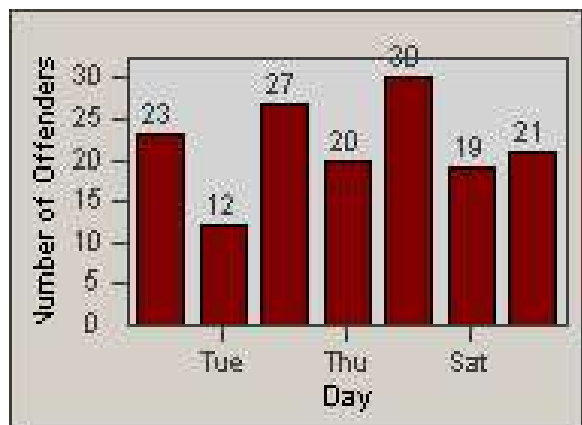

Redflex Redlight Offender Statistics

CONTRACT: Corona
 DATE FROM: 1/Jul/2009

LOCATION: COR-MCGR-01 McKinley and Griffin
 DATE TO: 31/Jul/2009

LANE 1

LANE 2

LANE 3

Redflex Redlight Offender Statistics

CONTRACT: Corona
 DATE FROM: 1/Jul/2009