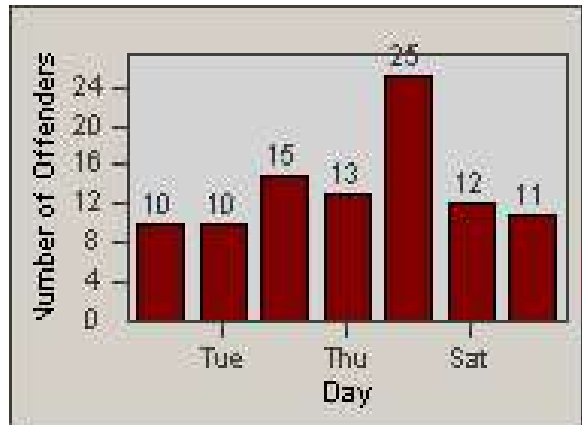

Redflex Redlight Offender Statistics

CONTRACT: Corona
 DATE FROM: 1/Jul/2009

LOCATION: COR-MCGR-01 McKinley and Griffin
 DATE TO: 31/Jul/2009

LANE 1

LANE 2

LANE 3

Redflex Redlight Offender Statistics

CONTRACT: Corona
 DATE FROM: 1/Jul/2009