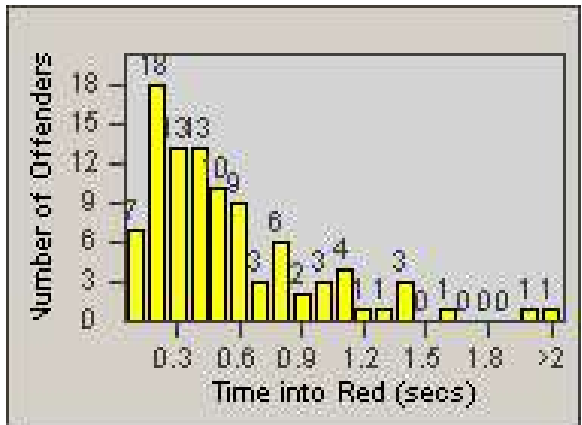

Redflex Redlight Offender Statistics

CONTRACT: Corona
 DATE FROM: 1/Jul/2009

LOCATION: COR-MCGR-01 McKinley and Griffin
 DATE TO: 31/Jul/2009

LANE 1

LANE 2

LANE 3

Redflex Redlight Offender Statistics

CONTRACT: Corona
 DATE FROM: 1/Jul/2009

LOCATION: COR-MCGR-01 McKinley and Griffin
 DATE TO: 31/Jul/2009

LANE 4

LANE 5

Redflex Redlight Offender Statistics

CONTRACT: Corona
DATE FROM: 1/Jul/2009

LOCATION: COR-MCGR-01 McKinley and Griffin
DATE TO: 31/Jul/2009

LANE 6

LANE TOTAL

Redflex Redlight Offender Statistics

CONTRACT: Corona
 DATE FROM: 1/Jul/2009

LOCATION: COR-MCGR-01 McKinley and Griffin
 DATE TO: 31/Jul/2009