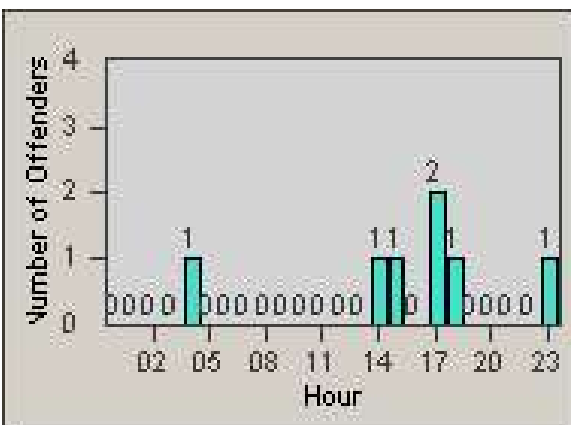

Redflex Redlight Offender Statistics

CONTRACT: Corona
 DATE FROM: 1/May/2009

LOCATION: COR-ONCA-01 California Avenue and Ontario Avenue
 DATE TO: 31/May/2009

LANE 1

LANE 2

LANE 3

Redflex Redlight Offender Statistics

CONTRACT: Corona
 DATE FROM: 1/May/2009

LOCATION: COR-ONCA-01 California Avenue and Ontario Avenue
 DATE TO: 31/May/2009

LANE 4

LANE 5

Redflex Redlight Offender Statistics

CONTRACT: Corona
 DATE FROM: 1/May/2009

LOCATION: COR-ONCA-01 California Avenue and Ontario Avenue
 DATE TO: 31/May/2009

LANE 6

LANE TOTAL

Redflex Redlight Offender Statistics

CONTRACT: Corona
 DATE FROM: 1/May/2009

LOCATION: COR-ONCA-01 California Avenue and Ontario Avenue
 DATE TO: 31/May/2009