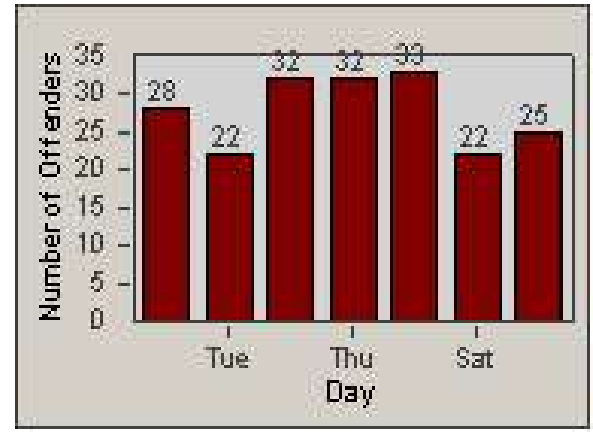

CONTRACT: Corona
 DATE FROM: 1/May/2009

LOCATION: COR-ONCA-01 California Avenue and Ontario Avenue
 DATE TO: 31/May/2009

LANE 4

LANE 5

Redflex Redlight Offender Statistics

CONTRACT: Corona
 DATE FROM: 1/May/2009

LOCATION: COR-ONCA-01 California Avenue and Ontario Avenue
 DATE TO: 31/May/2009

LANE 6

LANE TOTAL

Redflex Redlight Offender Statistics

CONTRACT: Corona
 DATE FROM: 1/May/2009

LOCATION: COR-ONCA-01 California Avenue and Ontario Avenue
 DATE TO: 31/May/2009