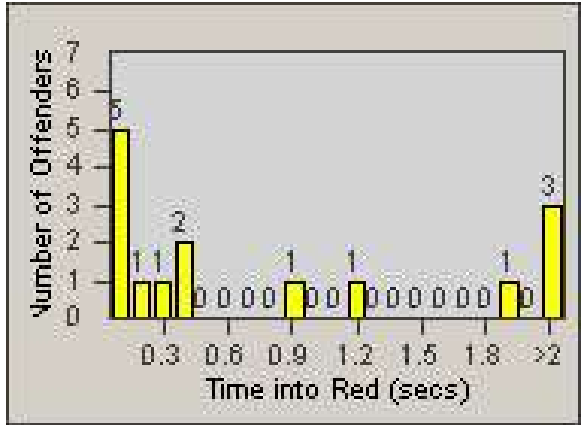

Redflex Redlight Offender Statistics

CONTRACT: Corona
 DATE FROM: 1/May/2009

LOCATION: COR-ONCA-01 California Avenue and Ontario Avenue
 DATE TO: 31/May/2009

LANE 1

LANE 2

LANE 3

Redflex Redlight Offender Statistics

CONTRACT: Corona
 DATE FROM: 1/May/2009

LOCATION: COR-ONCA-01 California Avenue and Ontario Avenue
 DATE TO: 31/May/2009

LANE 4

LANE 5

Redflex Redlight Offender Statistics

CONTRACT: Corona
 DATE FROM: 1/May/2009

LOCATION: COR-ONCA-01 California Avenue and Ontario Avenue
 DATE TO: 31/May/2009

LANE 6

LANE TOTAL

Redflex Redlight Offender Statistics

CONTRACT: Corona
 DATE FROM: 1/May/2009

LOCATION: COR-ONCA-01 California Avenue and Ontario Avenue
 DATE TO: 31/May/2009