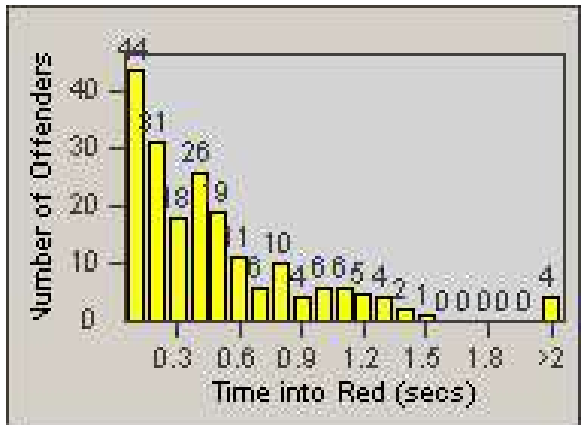

Redflex Redlight Offender Statistics

CONTRACT: Corona
 DATE FROM: 1/May/2009

LOCATION: COR-ONCA-01 California Avenue and Ontario Avenue
 DATE TO: 31/May/2009

LANE 1

LANE 2

LANE 3

Redflex Redlight Offender Statistics

CONTRACT: Corona
 DATE FROM: 1/May/2009

LOCATION: COR-ONCA-01 California Avenue and Ontario Avenue
 DATE TO: 31/May/2009

LANE 4

LANE 5

Redflex Redlight Offender Statistics

CONTRACT: Corona
 DATE FROM: 1/May/2009

LOCATION: COR-ONCA-01 California Avenue and Ontario Avenue
 DATE TO: 31/May/2009

LANE 6

LANE TOTAL

Redflex Redlight Offender Statistics

CONTRACT: Corona
 DATE FROM: 1/May/2009

LOCATION: COR-ONCA-01 California Avenue and Ontario Avenue
 DATE TO: 31/May/2009