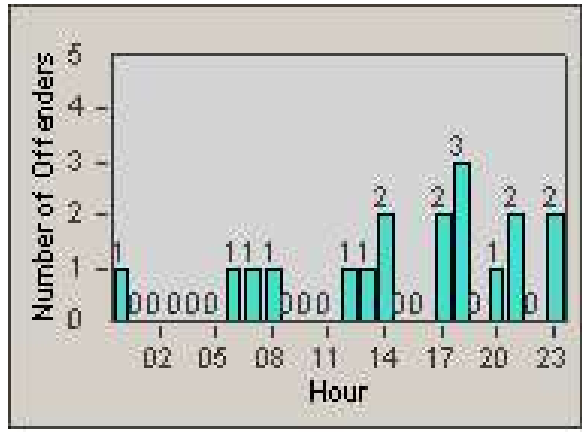

Redflex Redlight Offender Statistics

CONTRACT: Corona
 DATE FROM: 1/May/2009

LOCATION: COR-ONCA-01 California Avenue and Ontario Avenue
 DATE TO: 31/May/2009

LANE 1

LANE 2

LANE 3

Redflex Redlight Offender Statistics

CONTRACT: Corona
 DATE FROM: 1/May/2009

LOCATION: COR-ONCA-01 California Avenue and Ontario Avenue
 DATE TO: 31/May/2009

LANE 4

LANE 5

Redflex Redlight Offender Statistics

CONTRACT: Corona
 DATE FROM: 1/May/2009

LOCATION: COR-ONCA-01 California Avenue and Ontario Avenue
 DATE TO: 31/May/2009

LANE 6

LANE TOTAL

Redflex Redlight Offender Statistics

CONTRACT: Corona
 DATE FROM: 1/May/2009

LOCATION: COR-ONCA-01 California Avenue and Ontario Avenue
 DATE TO: 31/May/2009