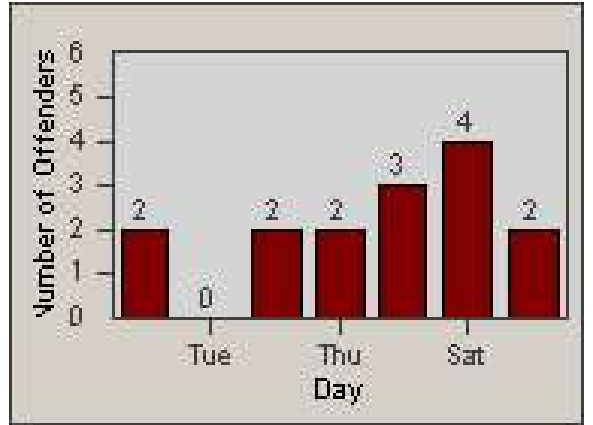

Redflex Redlight Offender Statistics

CONTRACT: Corona
 DATE FROM: 1/May/2009

LOCATION: COR-ONCA-01 California Avenue and Ontario Avenue
 DATE TO: 31/May/2009

LANE 1

LANE 2

LANE 3

Redflex Redlight Offender Statistics

CONTRACT: Corona
 DATE FROM: 1/May/2009

LOCATION: COR-ONCA-01 California Avenue and Ontario Avenue
 DATE TO: 31/May/2009

LANE 4

LANE 5

Redflex Redlight Offender Statistics

CONTRACT: Corona
 DATE FROM: 1/May/2009