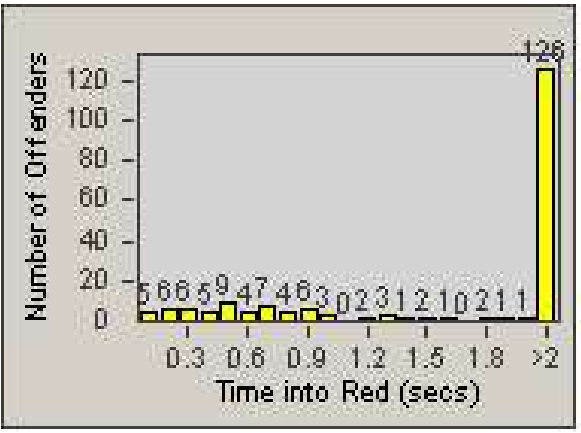

Redflex Redlight Offender Statistics

CONTRACT: Corona
 DATE FROM: 1/May/2009

LOCATION: COR-ONCA-01 California Avenue and Ontario Avenue
 DATE TO: 31/May/2009

LANE 1

LANE 2

LANE 3

Redflex Redlight Offender Statistics

CONTRACT: Corona
 DATE FROM: 1/May/2009

LOCATION: COR-ONCA-01 California Avenue and Ontario Avenue
 DATE TO: 31/May/2009

LANE 4

LANE 5

Redflex Redlight Offender Statistics

CONTRACT: Corona
 DATE FROM: 1/May/2009

LOCATION: COR-ONCA-01 California Avenue and Ontario Avenue
 DATE TO: 31/May/2009

LANE 6

LANE TOTAL

Redflex Redlight Offender Statistics

CONTRACT: Corona
 DATE FROM: 1/May/2009

LOCATION: COR-ONCA-01 California Avenue and Ontario Avenue
 DATE TO: 31/May/2009