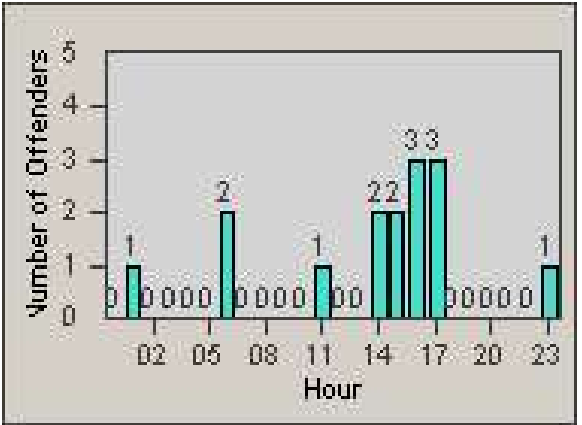

Redflex Redlight Offender Statistics

CONTRACT: Corona
 DATE FROM: 1/May/2009

LOCATION: COR-ONCA-01 California Avenue and Ontario Avenue
 DATE TO: 31/May/2009

LANE 1

LANE 2

LANE 3

Redflex Redlight Offender Statistics

CONTRACT: Corona
 DATE FROM: 1/May/2009

LOCATION: COR-ONCA-01 California Avenue and Ontario Avenue
 DATE TO: 31/May/2009

LANE 4

LANE 5

Redflex Redlight Offender Statistics

CONTRACT: Corona
 DATE FROM: 1/May/2009

LOCATION: COR-ONCA-01 California Avenue and Ontario Avenue
 DATE TO: 31/May/2009

LANE 6

LANE TOTAL

Redflex Redlight Offender Statistics

CONTRACT: Corona
 DATE FROM: 1/May/2009

LOCATION: COR-ONCA-01 California Avenue and Ontario Avenue
 DATE TO: 31/May/2009