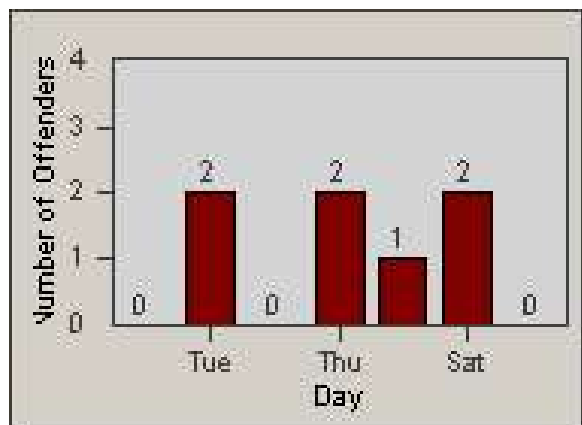

Redflex Redlight Offender Statistics

CONTRACT: Corona
 DATE FROM: 1/May/2009

LOCATION: COR-ONCA-01 California Avenue and Ontario Avenue
 DATE TO: 31/May/2009

LANE 1

LANE 2

LANE 3

Redflex Redlight Offender Statistics

CONTRACT: Corona
 DATE FROM: 1/May/2009

LOCATION: COR-ONCA-01 California Avenue and Ontario Avenue
 DATE TO: 31/May/2009

LANE 4

LANE 5

Redflex Redlight Offender Statistics

CONTRACT: Corona
 DATE FROM: 1/May/2009