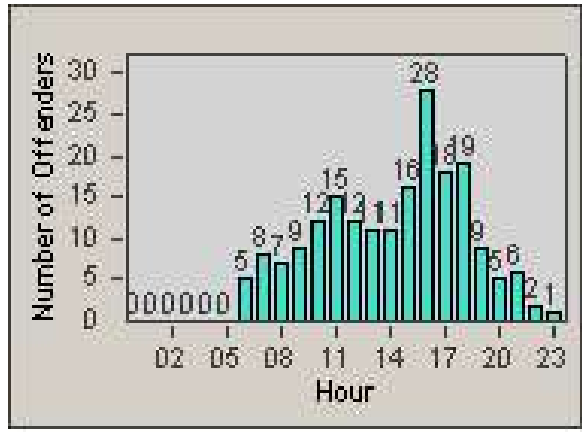

Redflex Redlight Offender Statistics

CONTRACT: Corona
 DATE FROM: 1/May/2009

LOCATION: COR-ONCA-01 California Avenue and Ontario Avenue
 DATE TO: 31/May/2009

LANE 1

LANE 2

LANE 3

Redflex Redlight Offender Statistics

CONTRACT: Corona
 DATE FROM: 1/May/2009

LOCATION: COR-ONCA-01 California Avenue and Ontario Avenue
 DATE TO: 31/May/2009

LANE 4

LANE 5

Redflex Redlight Offender Statistics

CONTRACT: Corona
 DATE FROM: 1/May/2009

LOCATION: COR-ONCA-01 California Avenue and Ontario Avenue
 DATE TO: 31/May/2009

LANE 6

LANE TOTAL

Redflex Redlight Offender Statistics

CONTRACT: Corona
 DATE FROM: 1/May/2009

LOCATION: COR-ONCA-01 California Avenue and Ontario Avenue
 DATE TO: 31/May/2009