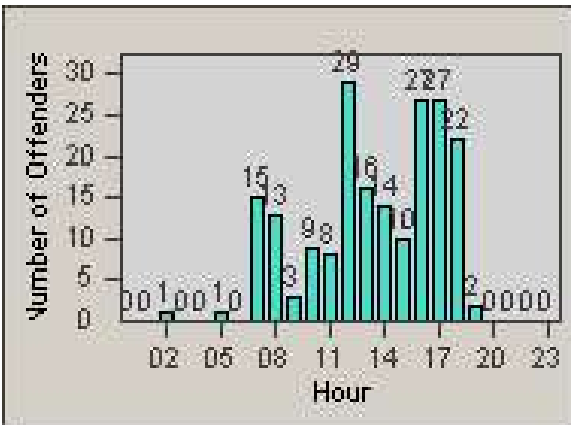

Redflex Redlight Offender Statistics

CONTRACT: Corona
 DATE FROM: 1/May/2009

LOCATION: COR-ONCA-01 California Avenue and Ontario Avenue
 DATE TO: 31/May/2009

LANE 1

LANE 2

LANE 3

Redflex Redlight Offender Statistics

CONTRACT: Corona
 DATE FROM: 1/May/2009

LOCATION: COR-ONCA-01 California Avenue and Ontario Avenue
 DATE TO: 31/May/2009

LANE 4

LANE 5

Redflex Redlight Offender Statistics

CONTRACT: Corona
 DATE FROM: 1/May/2009

LOCATION: COR-ONCA-01 California Avenue and Ontario Avenue
 DATE TO: 31/May/2009

LANE 6

LANE TOTAL

Redflex Redlight Offender Statistics

CONTRACT: Corona
 DATE FROM: 1/May/2009

LOCATION: COR-ONCA-01 California Avenue and Ontario Avenue
 DATE TO: 31/May/2009