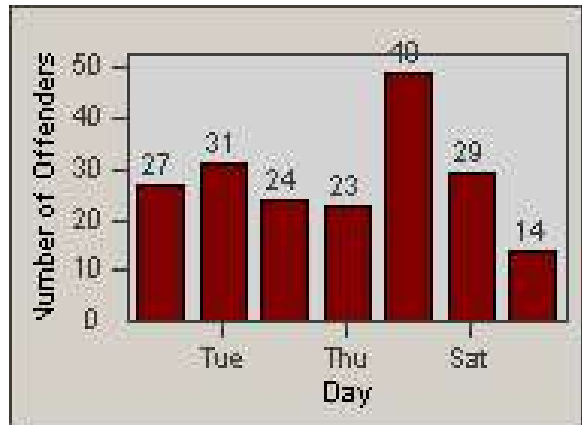

Redflex Redlight Offender Statistics

CONTRACT: Corona
 DATE FROM: 1/May/2009

LOCATION: COR-ONCA-01 California Avenue and Ontario Avenue
 DATE TO: 31/May/2009

LANE 1

LANE 2

LANE 3

Redflex Redlight Offender Statistics

CONTRACT: Corona
 DATE FROM: 1/May/2009

LOCATION: COR-ONCA-01 California Avenue and Ontario Avenue
 DATE TO: 31/May/2009

LANE 4

LANE 5

Redflex Redlight Offender Statistics

CONTRACT: Corona
 DATE FROM: 1/May/2009

LOCATION: COR-ONCA-01 California Avenue and Ontario Avenue
 DATE TO: 31/May/2009

LANE 6

LANE TOTAL

Redflex Redlight Offender Statistics

CONTRACT: Corona
 DATE FROM: 1/May/2009

LOCATION: COR-ONCA-01 California Avenue and Ontario Avenue
 DATE TO: 31/May/2009