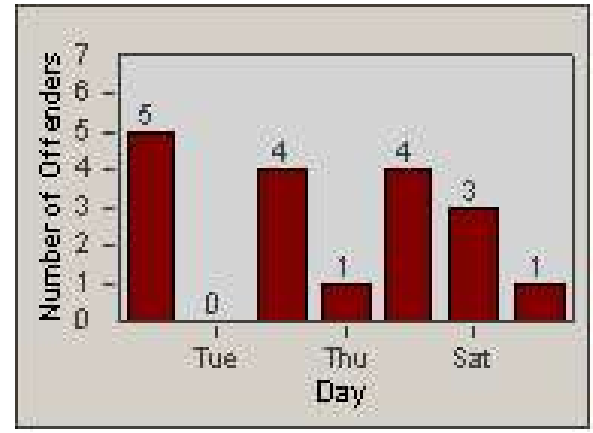

Redflex Redlight Offender Statistics

CONTRACT: Corona
 DATE FROM: 1/May/2009

LOCATION: COR-ONCA-01 California Avenue and Ontario Avenue
 DATE TO: 31/May/2009

LANE 1

LANE 2

LANE 3

Redflex Redlight Offender Statistics

CONTRACT: Corona
 DATE FROM: 1/May/2009

LOCATION: COR-ONCA-01 California Avenue and Ontario Avenue
 DATE TO: 31/May/2009

LANE 4

LANE 5

Redflex Redlight Offender Statistics

CONTRACT: Corona
 DATE FROM: 1/May/2009

LOCATION: COR-ONCA-01 California Avenue and Ontario Avenue
 DATE TO: 31/May/2009

LANE 6

LANE TOTAL

Redflex Redlight Offender Statistics

CONTRACT: Corona
 DATE FROM: 1/May/2009

LOCATION: COR-ONCA-01 California Avenue and Ontario Avenue
 DATE TO: 31/May/2009