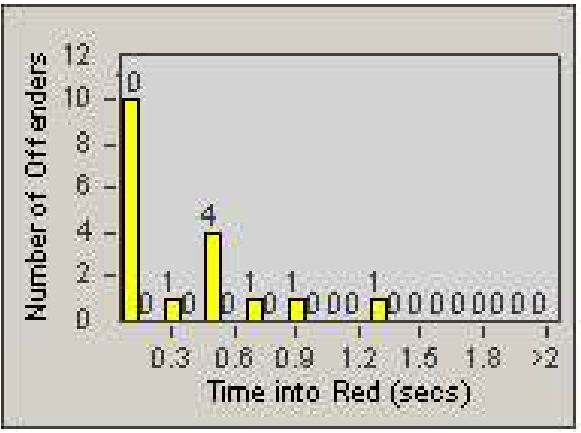

Redflex Redlight Offender Statistics

CONTRACT: Corona
 DATE FROM: 1/May/2009

LOCATION: COR-ONCA-01 California Avenue and Ontario Avenue
 DATE TO: 31/May/2009

LANE 1

LANE 2

LANE 3

Redflex Redlight Offender Statistics

CONTRACT: Corona
 DATE FROM: 1/May/2009

LOCATION: COR-ONCA-01 California Avenue and Ontario Avenue
 DATE TO: 31/May/2009

LANE 4

LANE 5

Redflex Redlight Offender Statistics

CONTRACT: Corona
 DATE FROM: 1/May/2009

LOCATION: COR-ONCA-01 California Avenue and Ontario Avenue
 DATE TO: 31/May/2009

LANE 6

LANE TOTAL

Redflex Redlight Offender Statistics

CONTRACT: Corona
 DATE FROM: 1/May/2009

LOCATION: COR-ONCA-01 California Avenue and Ontario Avenue
 DATE TO: 31/May/2009